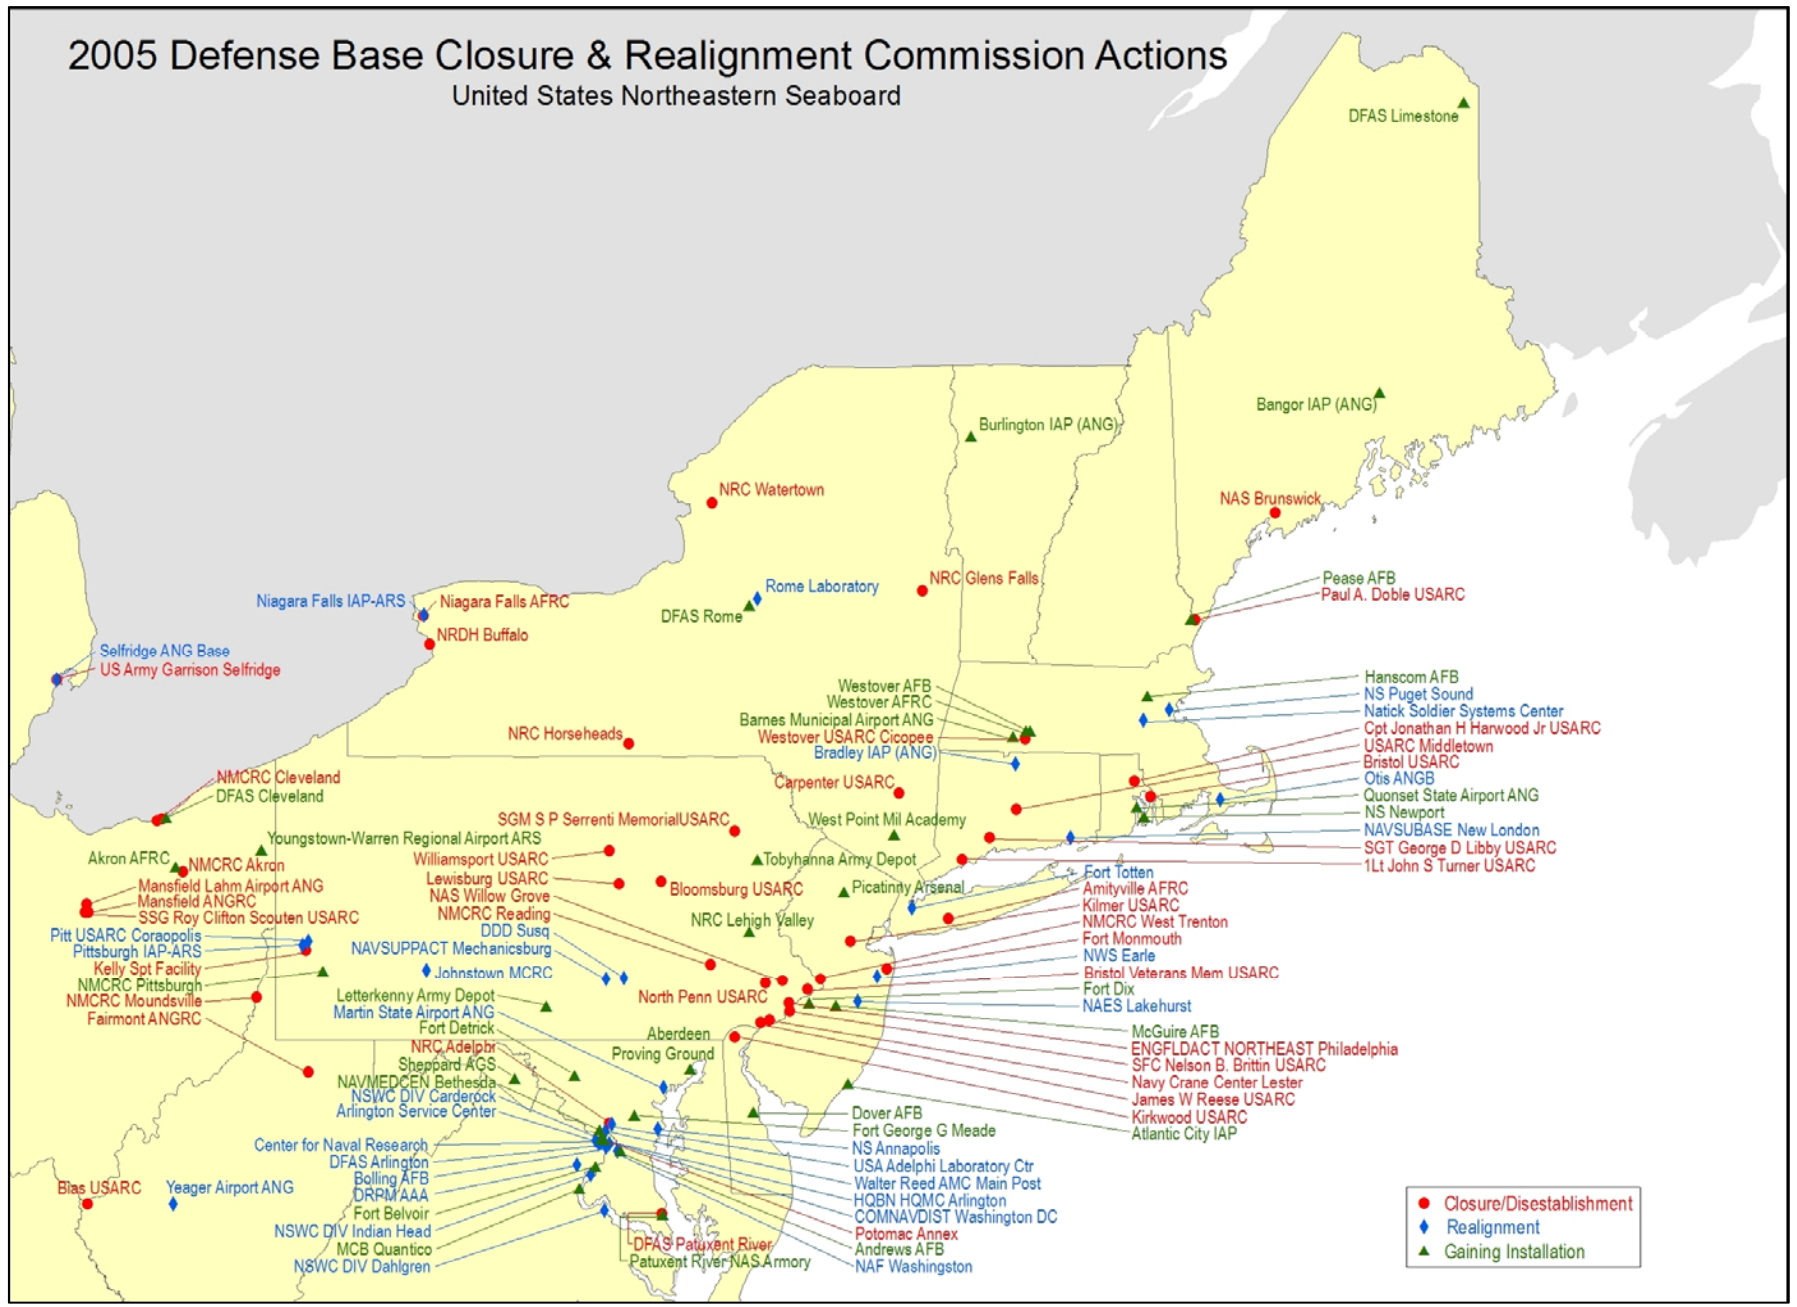

APPENDIX T MAPS

2005 Defense Base Closure & Realignment Commission Actions

United States Northeastern Seaboard

2005 Defense Base Closure & Realignment Commission Actions United States Great Lakes Region

2005 Defense Base Closure & Realignment Commission Actions

United States Northwest Region

- Closure/Disestablishment
- ◆ Realignment
- ▲ Gaining Installation

2005 Defense Base Closure & Realignment Commission Actions United States West Coast Region

(THIS PAGE INTENTIONALLY LEFT BLANK)