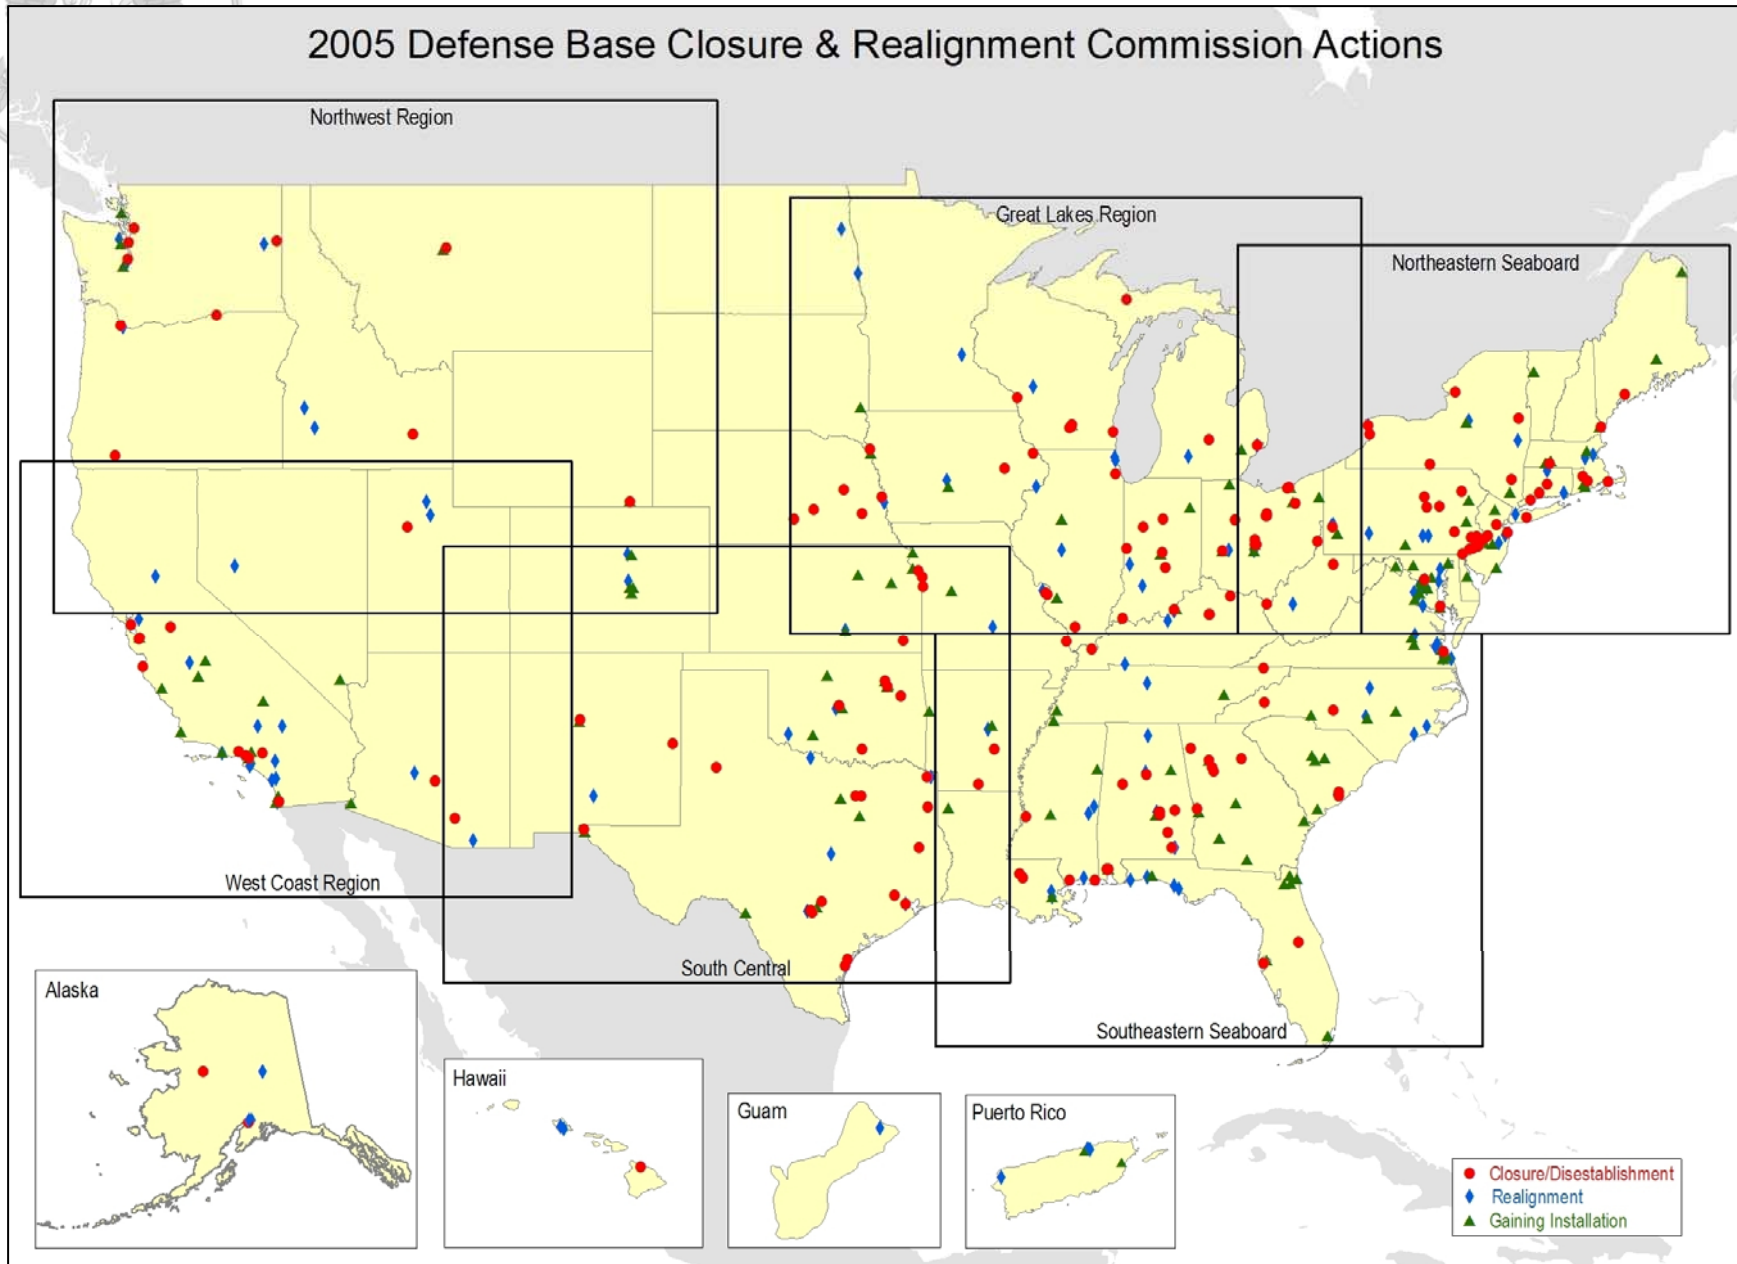

APPENDIX T MAPS

2005 Defense Base Closure & Realignment Commission Actions

United States Northeastern Seaboard

2005 Defense Base Closure & Realignment Commission Actions United States Great Lakes Region

2005 Defense Base Closure & Realignment Commission Actions

United States Northwest Region

- Closure/Disestablishment
- ◆ Realignment
- ▲ Gaining Installation

2005 Defense Base Closure & Realignment Commission Actions United States West Coast Region

(THIS PAGE INTENTIONALLY LEFT BLANK)