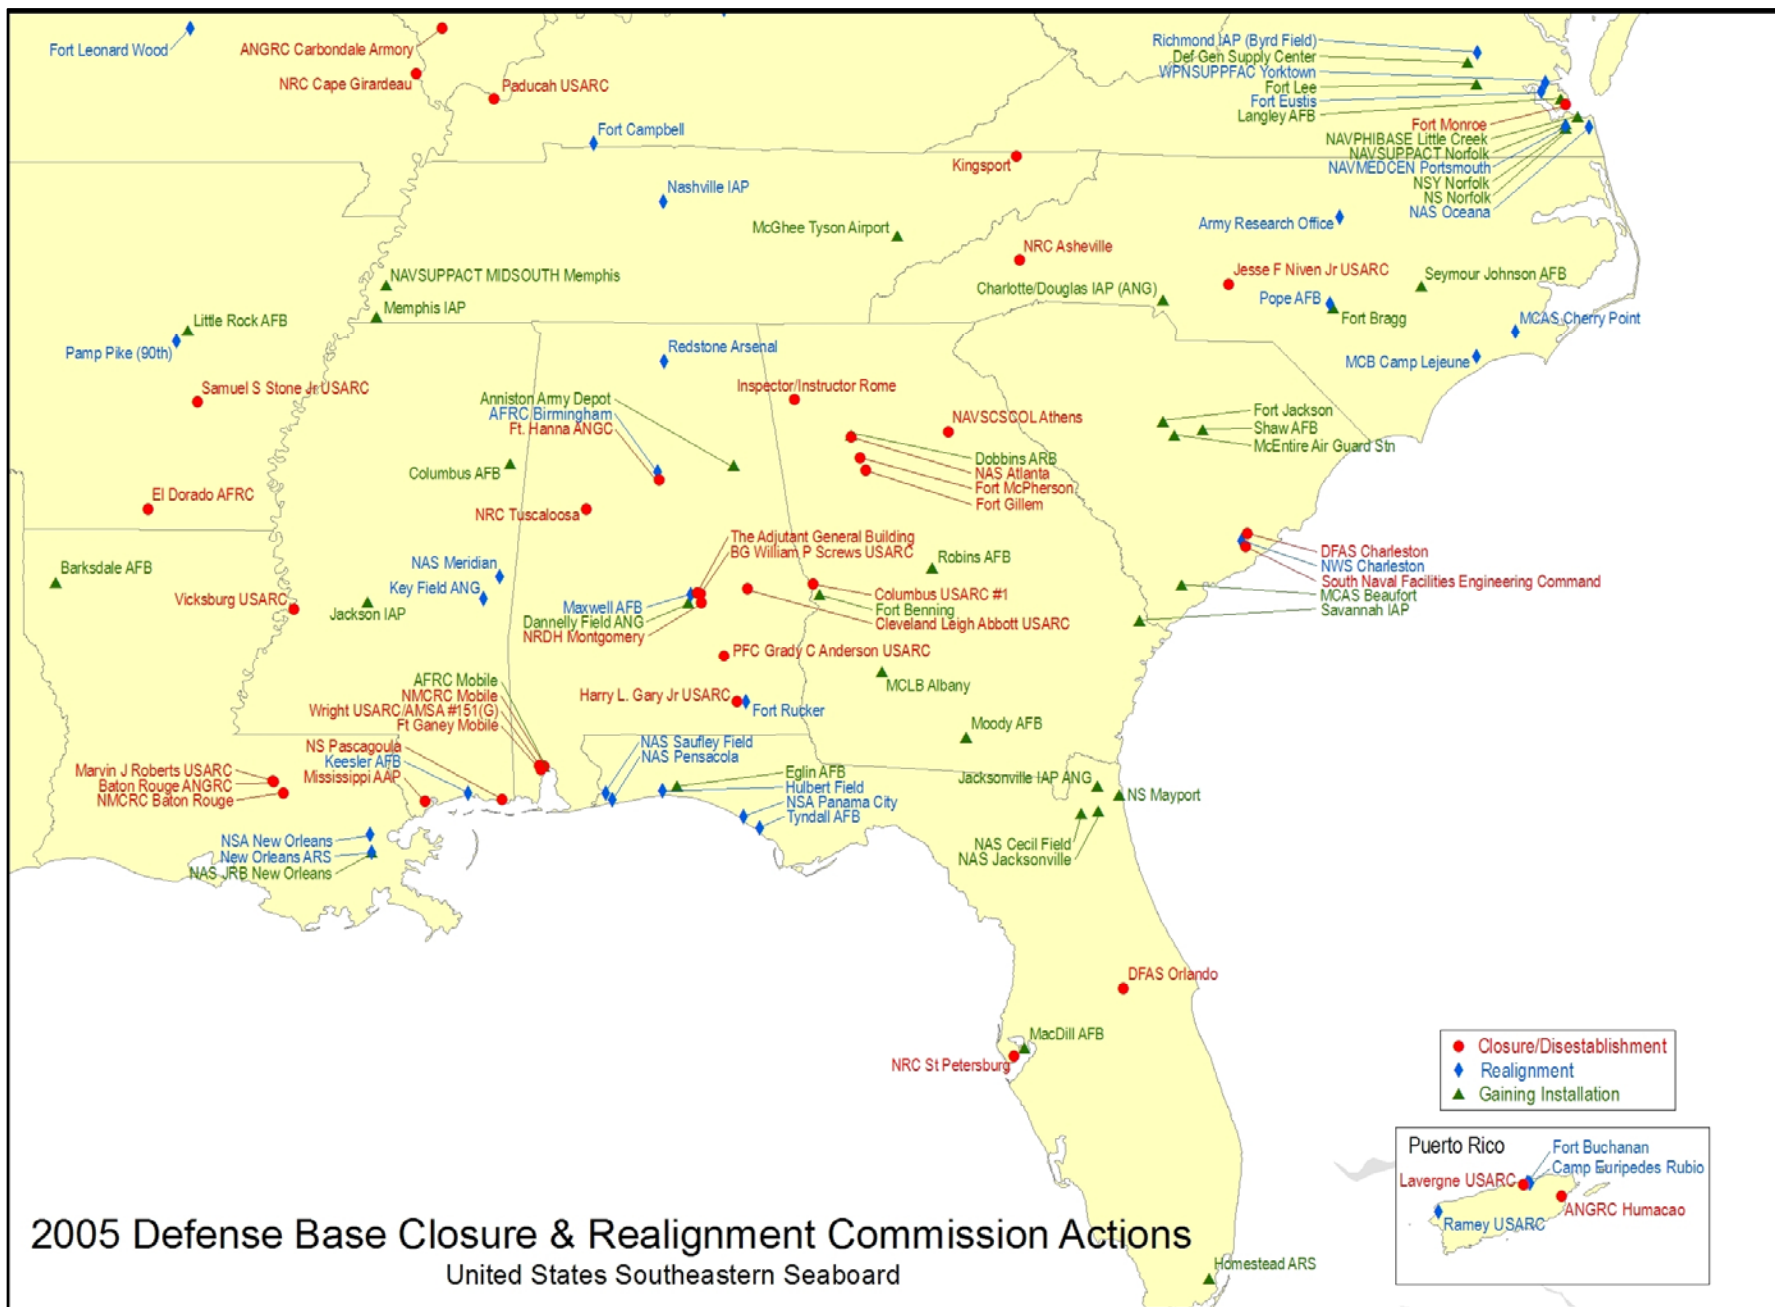

APPENDIX T MAPS

2005 Defense Base Closure & Realignment Commission Actions

United States Northeastern Seaboard

2005 Defense Base Closure & Realignment Commission Actions United States Great Lakes Region

2005 Defense Base Closure & Realignment Commission Actions

United States Northwest Region

- Closure/Disestablishment
- ◆ Realignment
- ▲ Gaining Installation

2005 Defense Base Closure & Realignment Commission Actions United States West Coast Region

(THIS PAGE INTENTIONALLY LEFT BLANK)