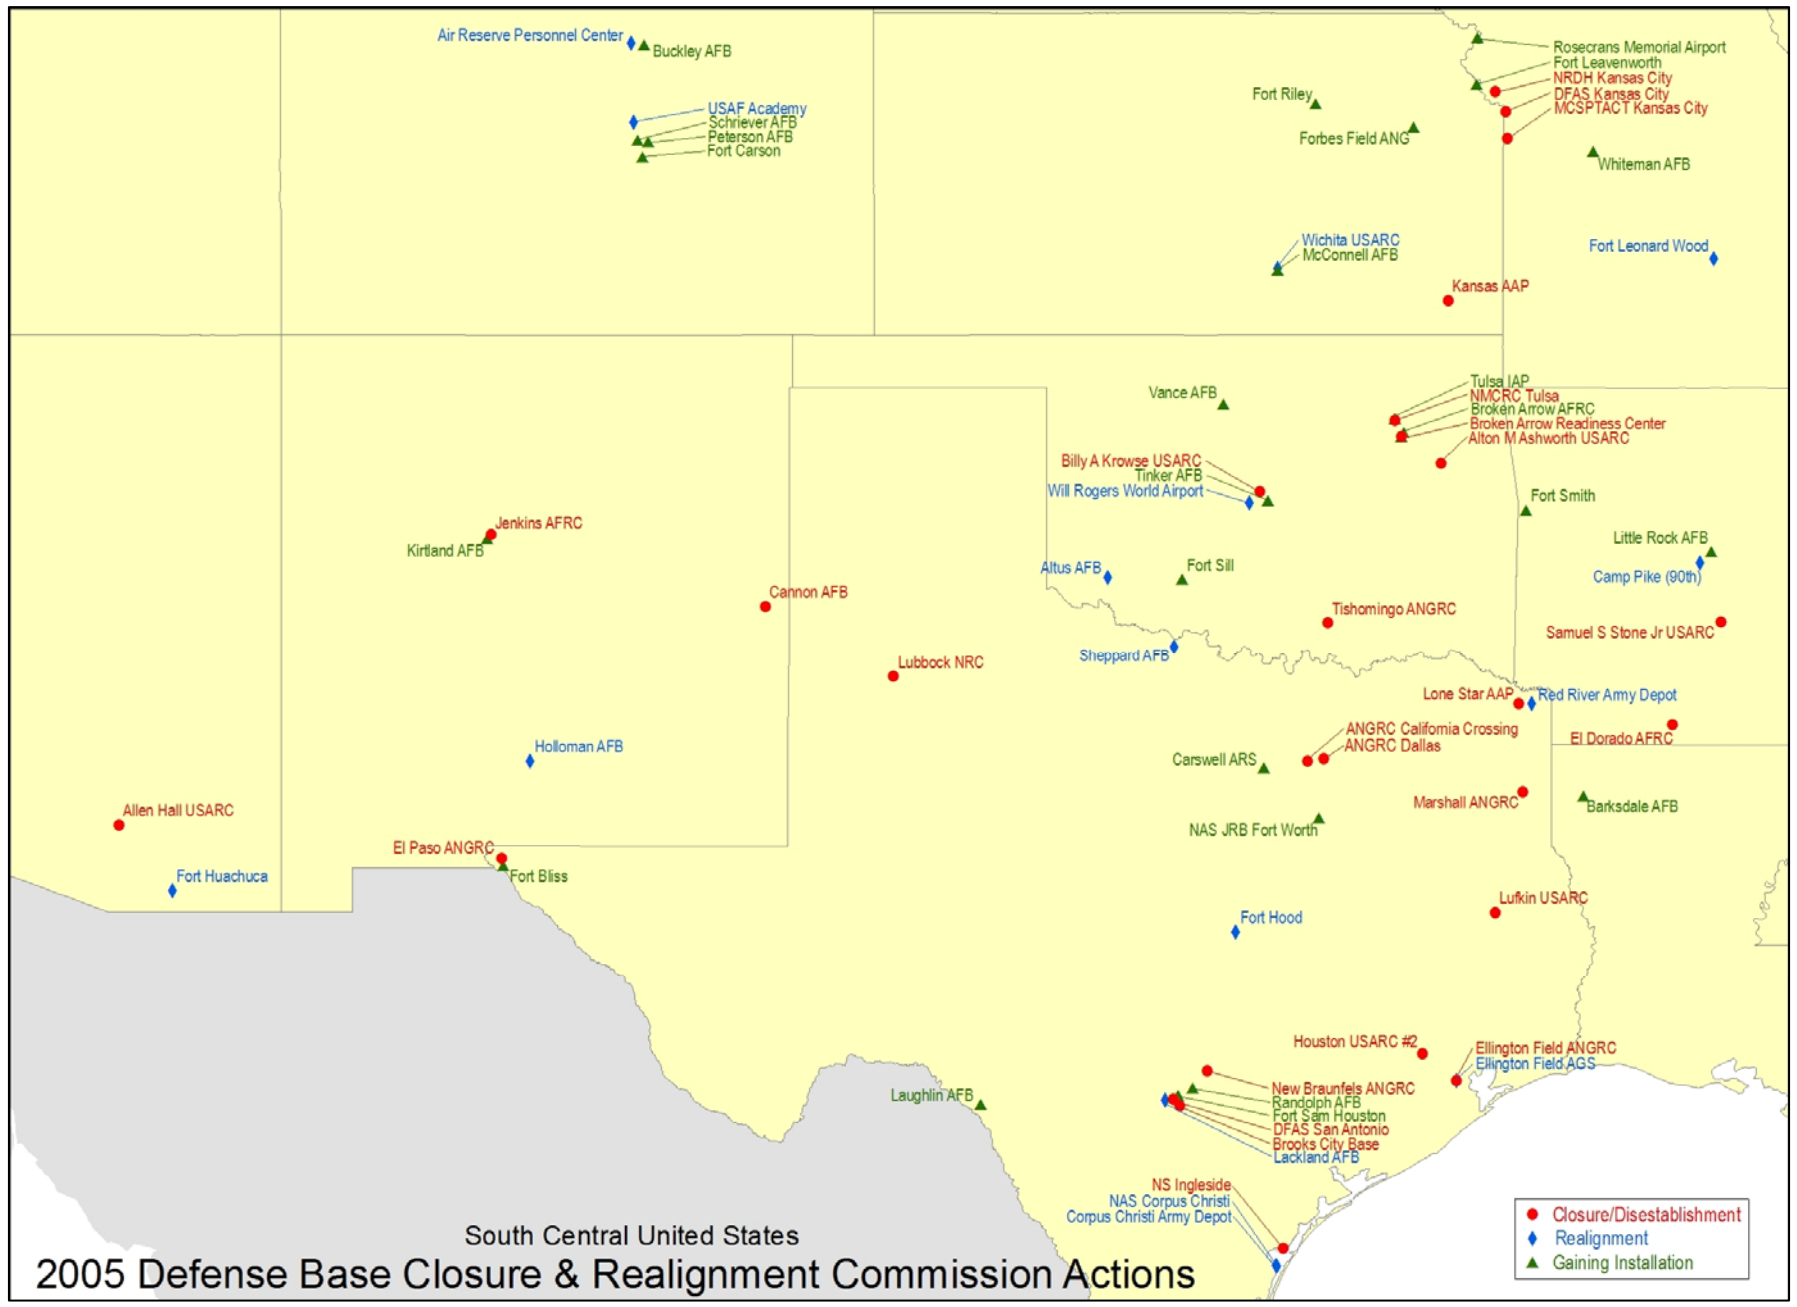

APPENDIX T MAPS

2005 Defense Base Closure & Realignment Commission Actions

United States Northeastern Seaboard

2005 Defense Base Closure & Realignment Commission Actions United States Great Lakes Region

2005 Defense Base Closure & Realignment Commission Actions

United States Northwest Region

- Closure/Disestablishment
- ◆ Realignment
- ▲ Gaining Installation

2005 Defense Base Closure & Realignment Commission Actions United States West Coast Region

(THIS PAGE INTENTIONALLY LEFT BLANK)