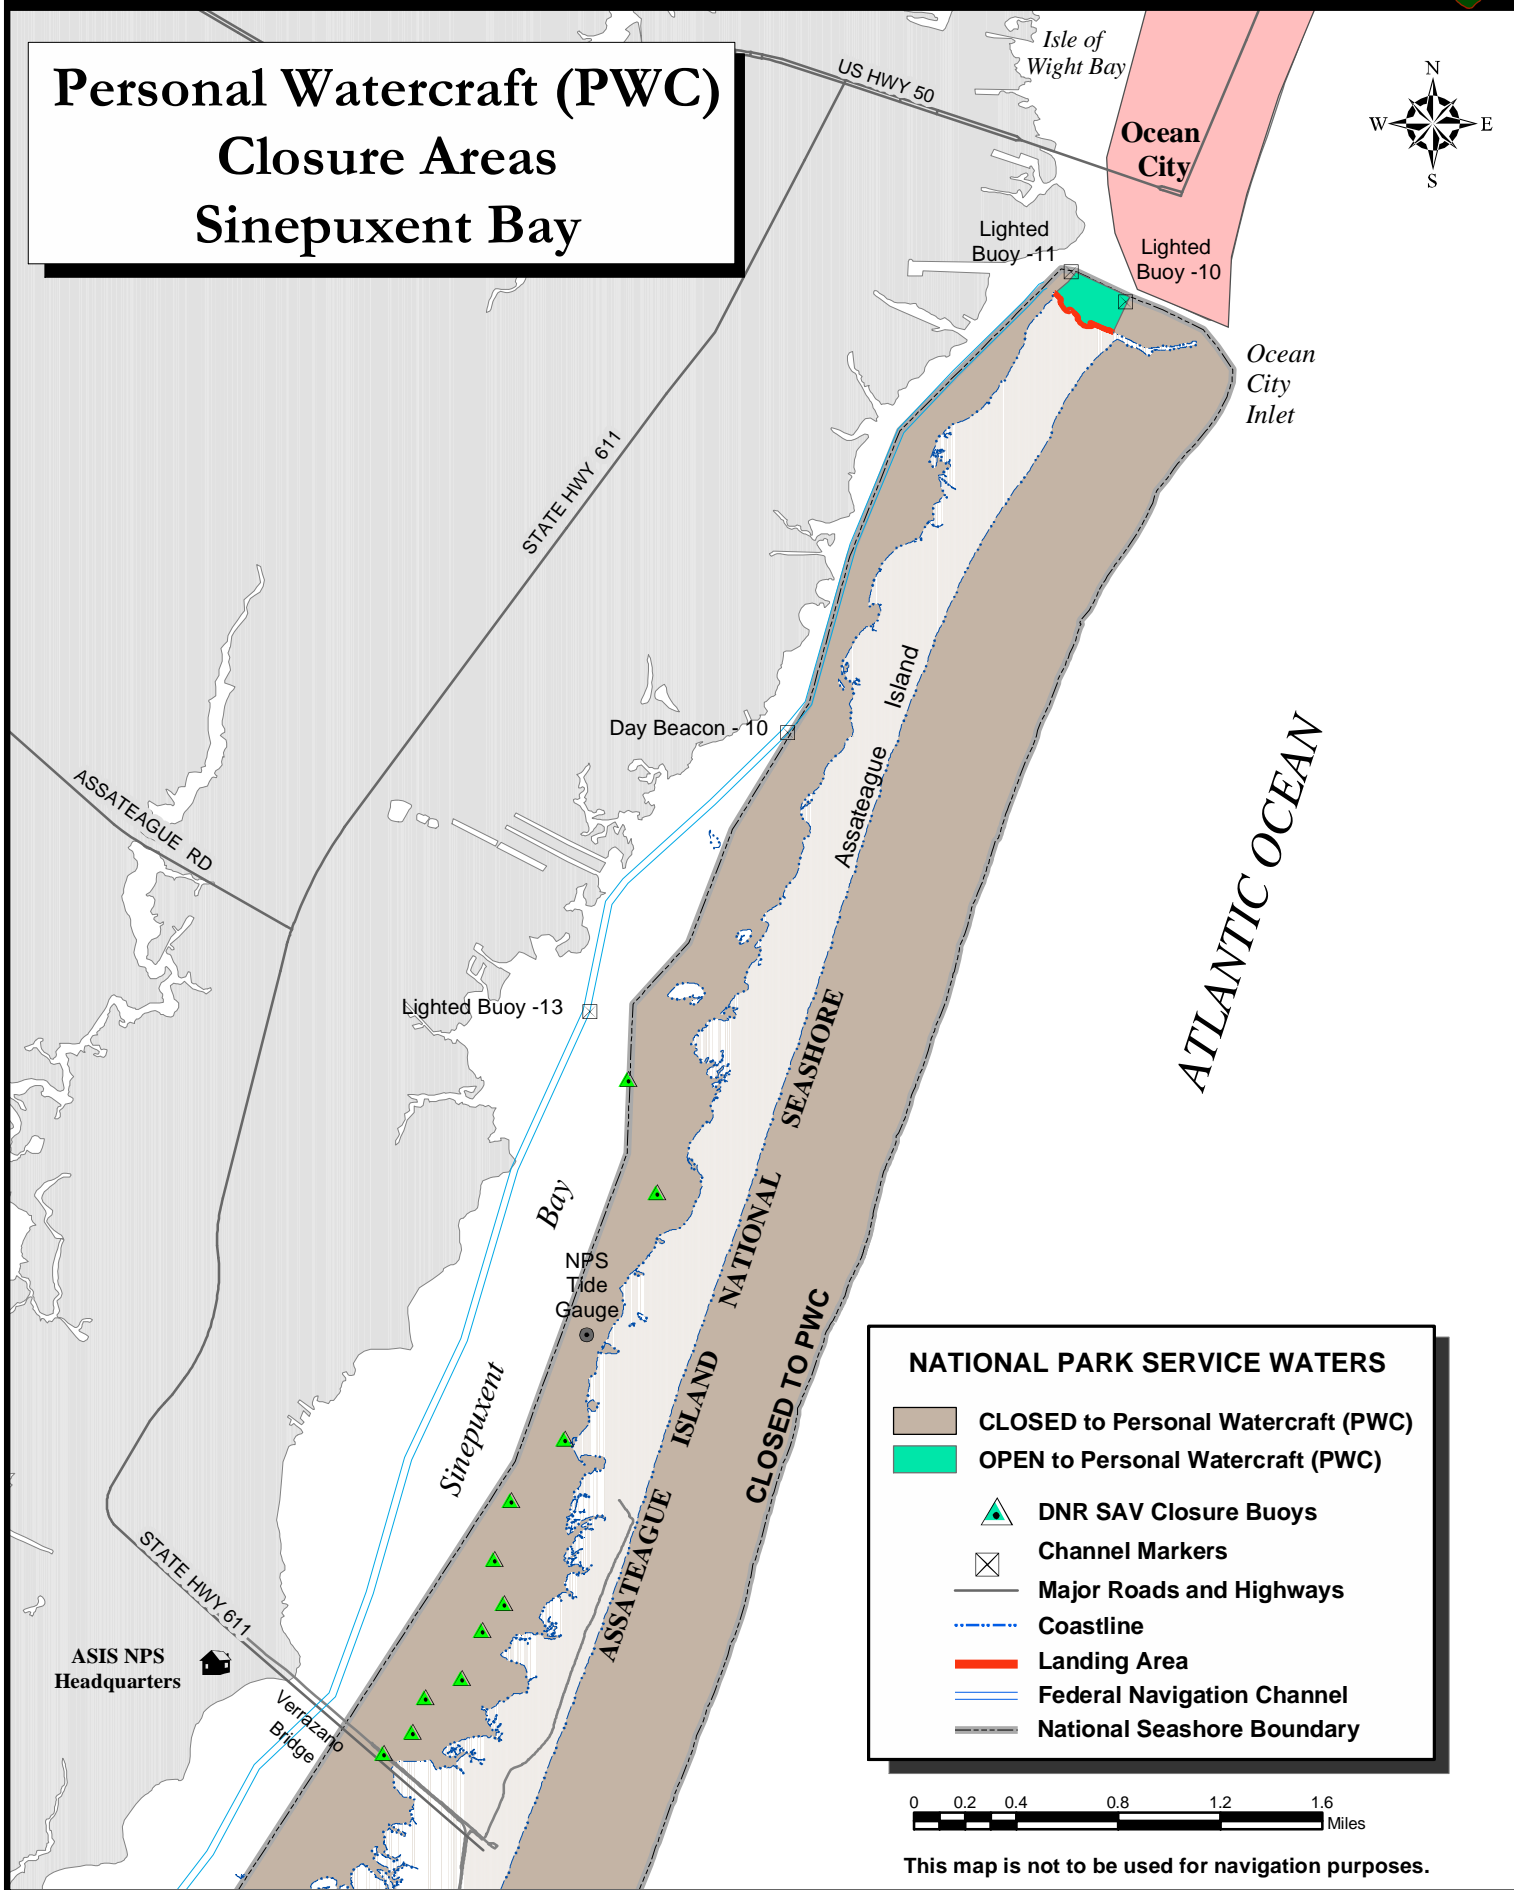

Personal Watercraft (PWC) Closure Areas Sinepuxent Bay

NATIONAL PARK SERVICE WATERS

- CLOSED to Personal Watercraft (PWC)
- OPEN to Personal Watercraft (PWC)

DNR SAV Closure Buoys

Channel Markers

Major Roads and Highways

Coastline

Landing Area

Federal Navigation Channel

National Seashore Boundary

This map is not to be used for navigation purposes.