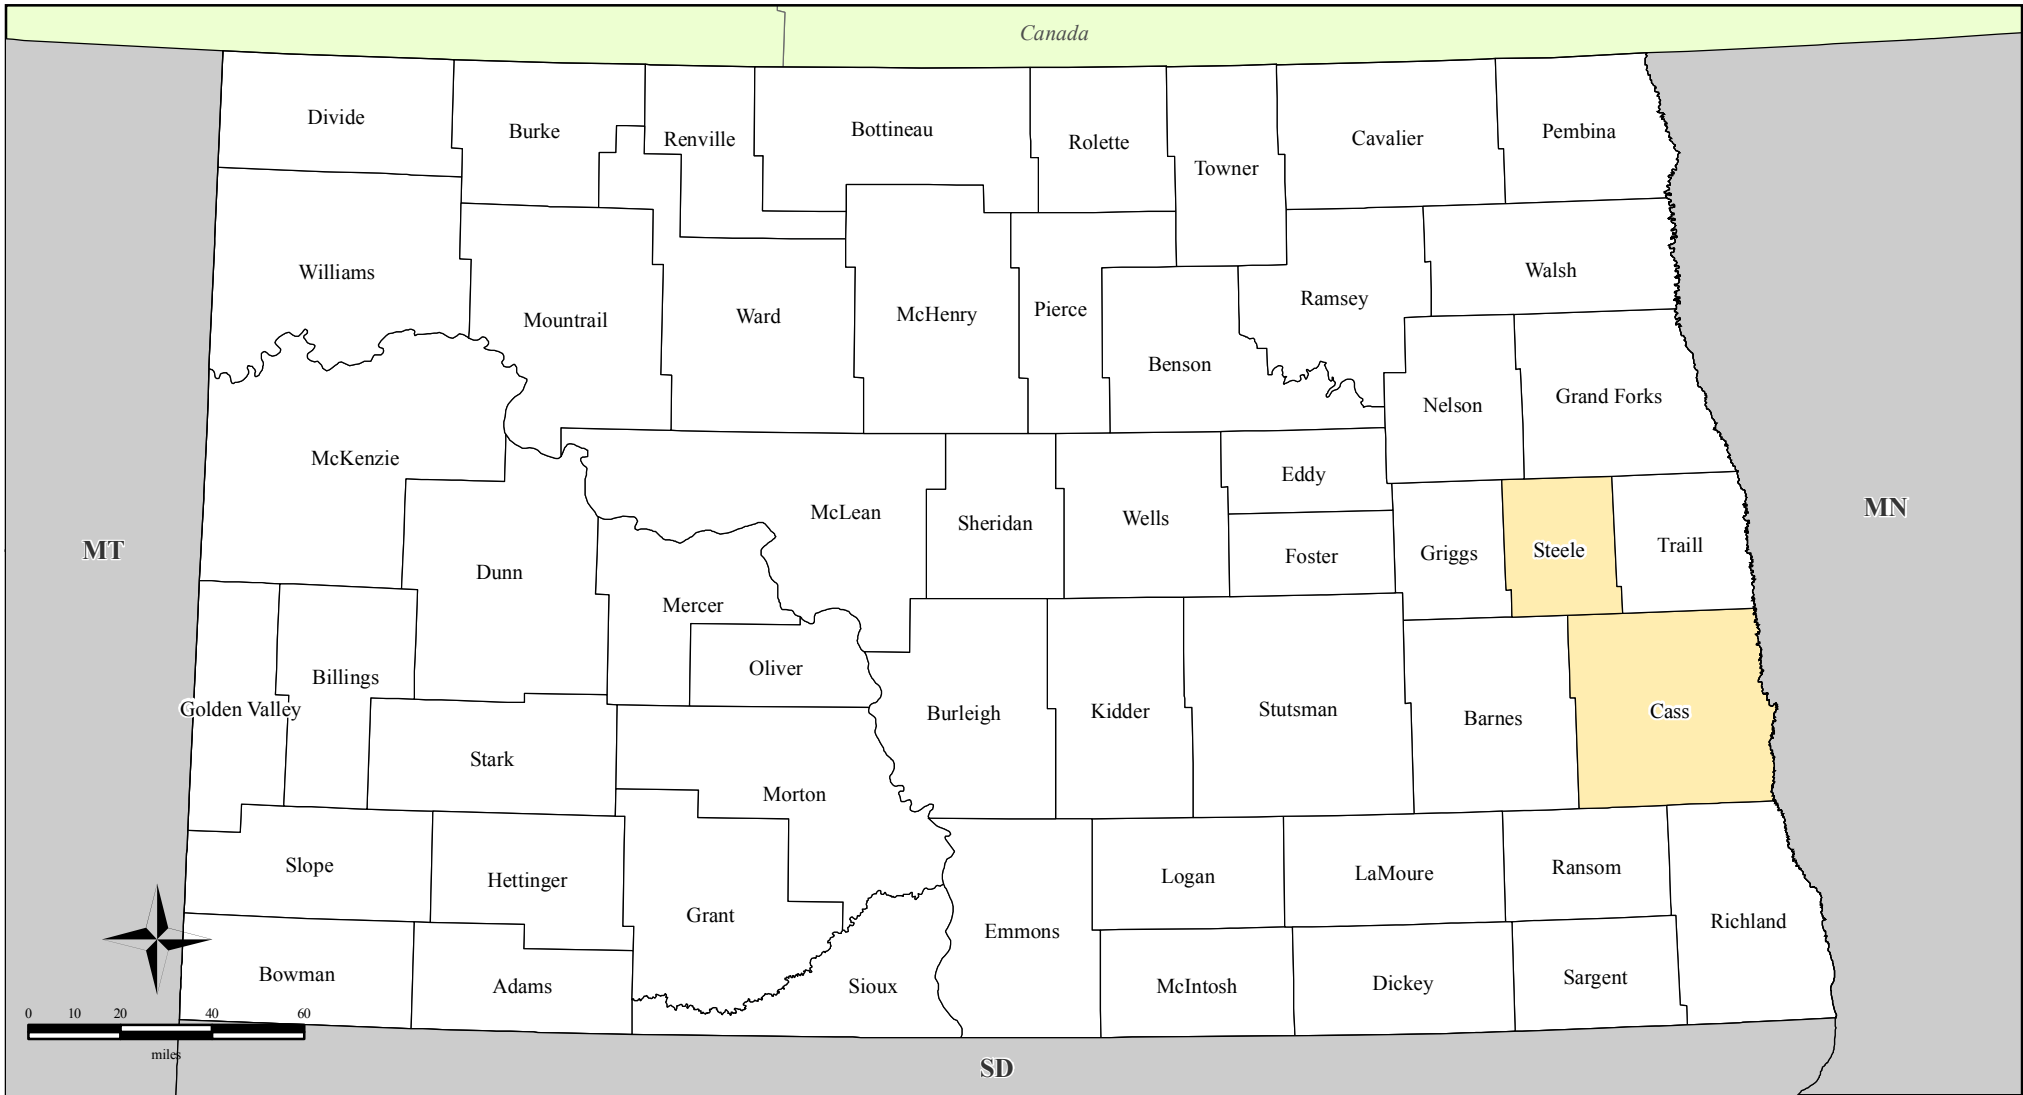

FEMA-1725-DR, North Dakota

Disaster Declaration as of 09/07/2007

Location Map

Legend

Designated Counties	
	No Designation
	Public Assistance

All counties and tribes are eligible for Hazard Mitigation

*ITS Mapping & Analysis Center
Washington, DC
09/10/07 -- 10:25 AM EDT*