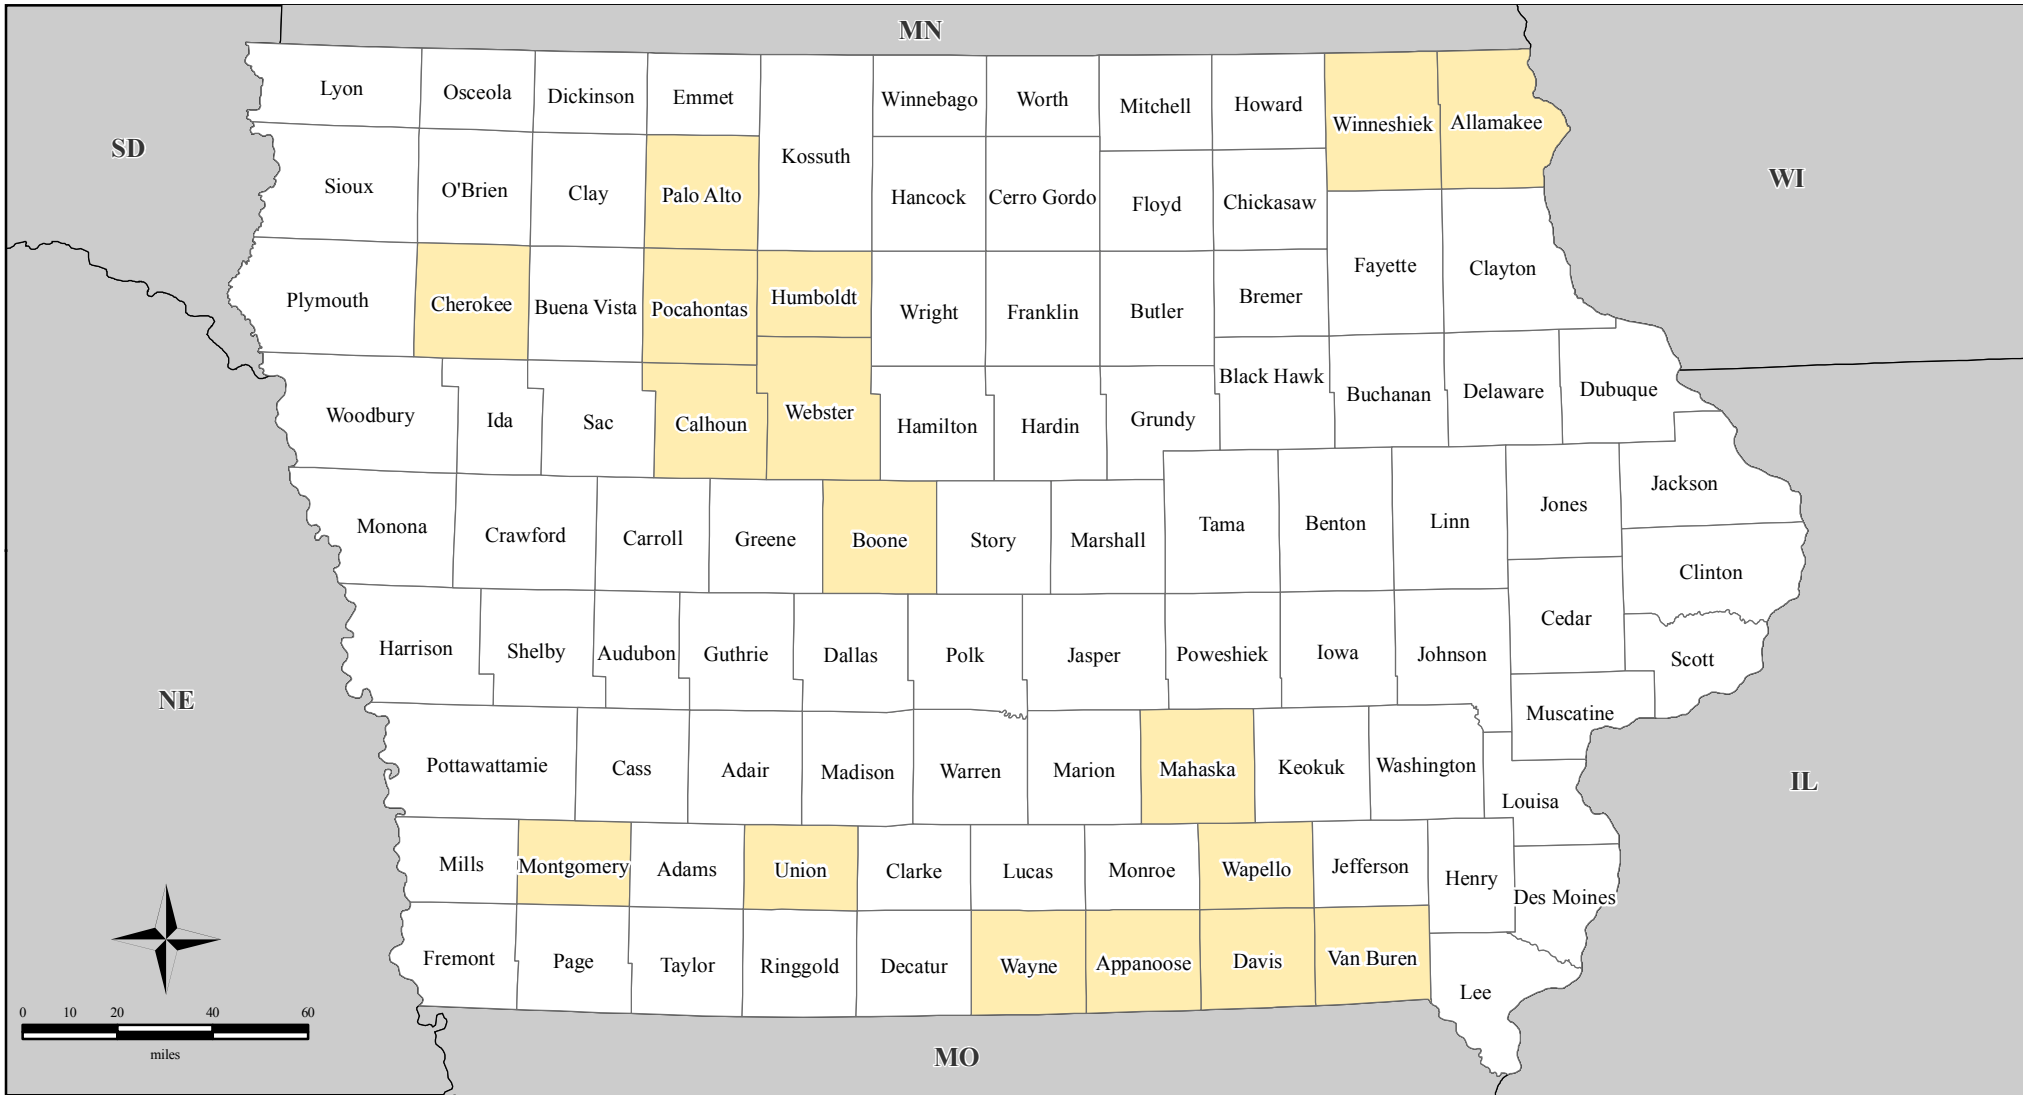

FEMA-1727-DR, Iowa

Disaster Declaration as of 10/10/2007

Location Map

Legend

All counties are eligible for Hazard Mitigation

*ITS Mapping & Analysis Center
Washington, DC
10/10/07 -- 04:22 PM EDT*

*Source: Disaster Federal Registry Notice
Amendment No. 1 - 10/10/2007*