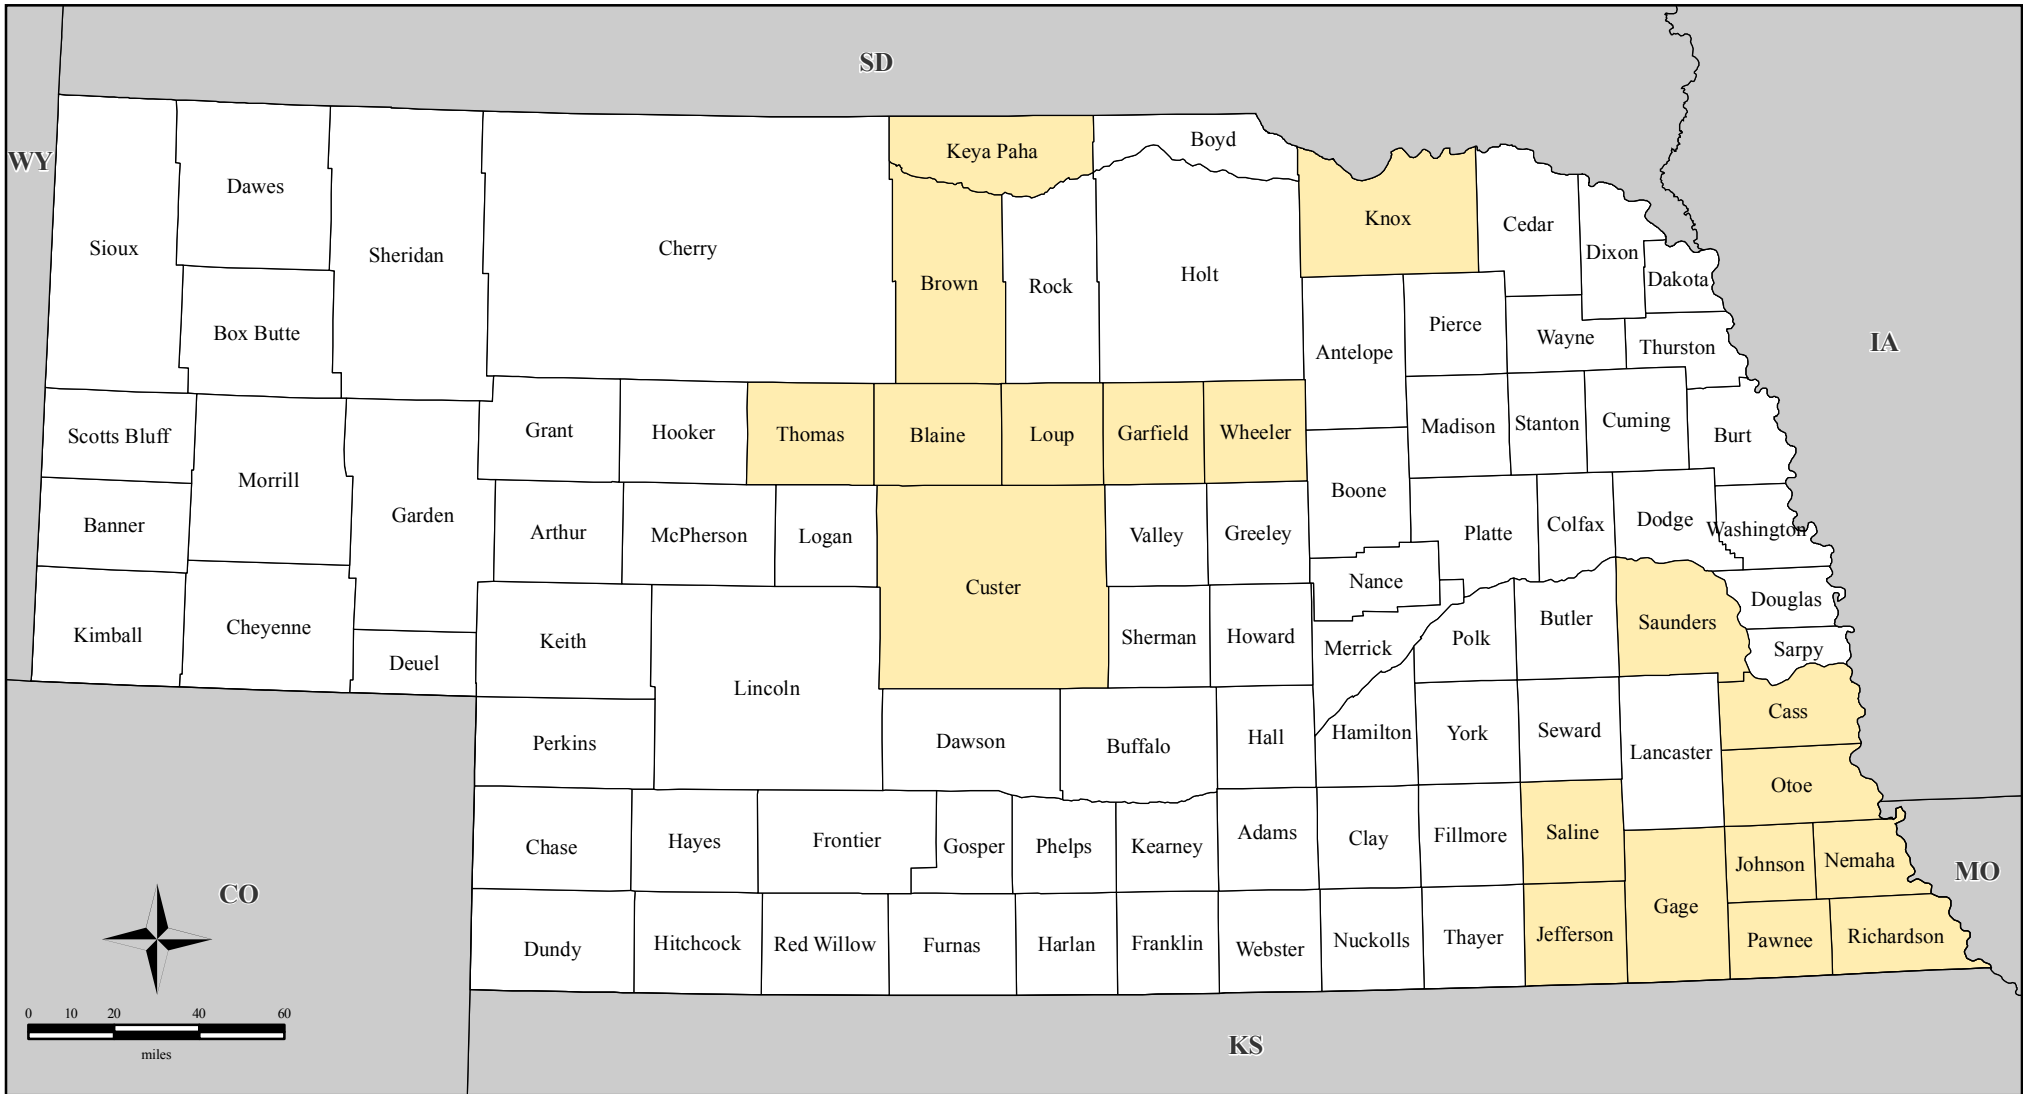

FEMA-1706-DR, Nebraska

Disaster Declaration as of 07/06/2007

CO

Location Map

Legend

Designated Counties

- No Designation
- Public Assistance

All counties are eligible for Hazard Mitigation