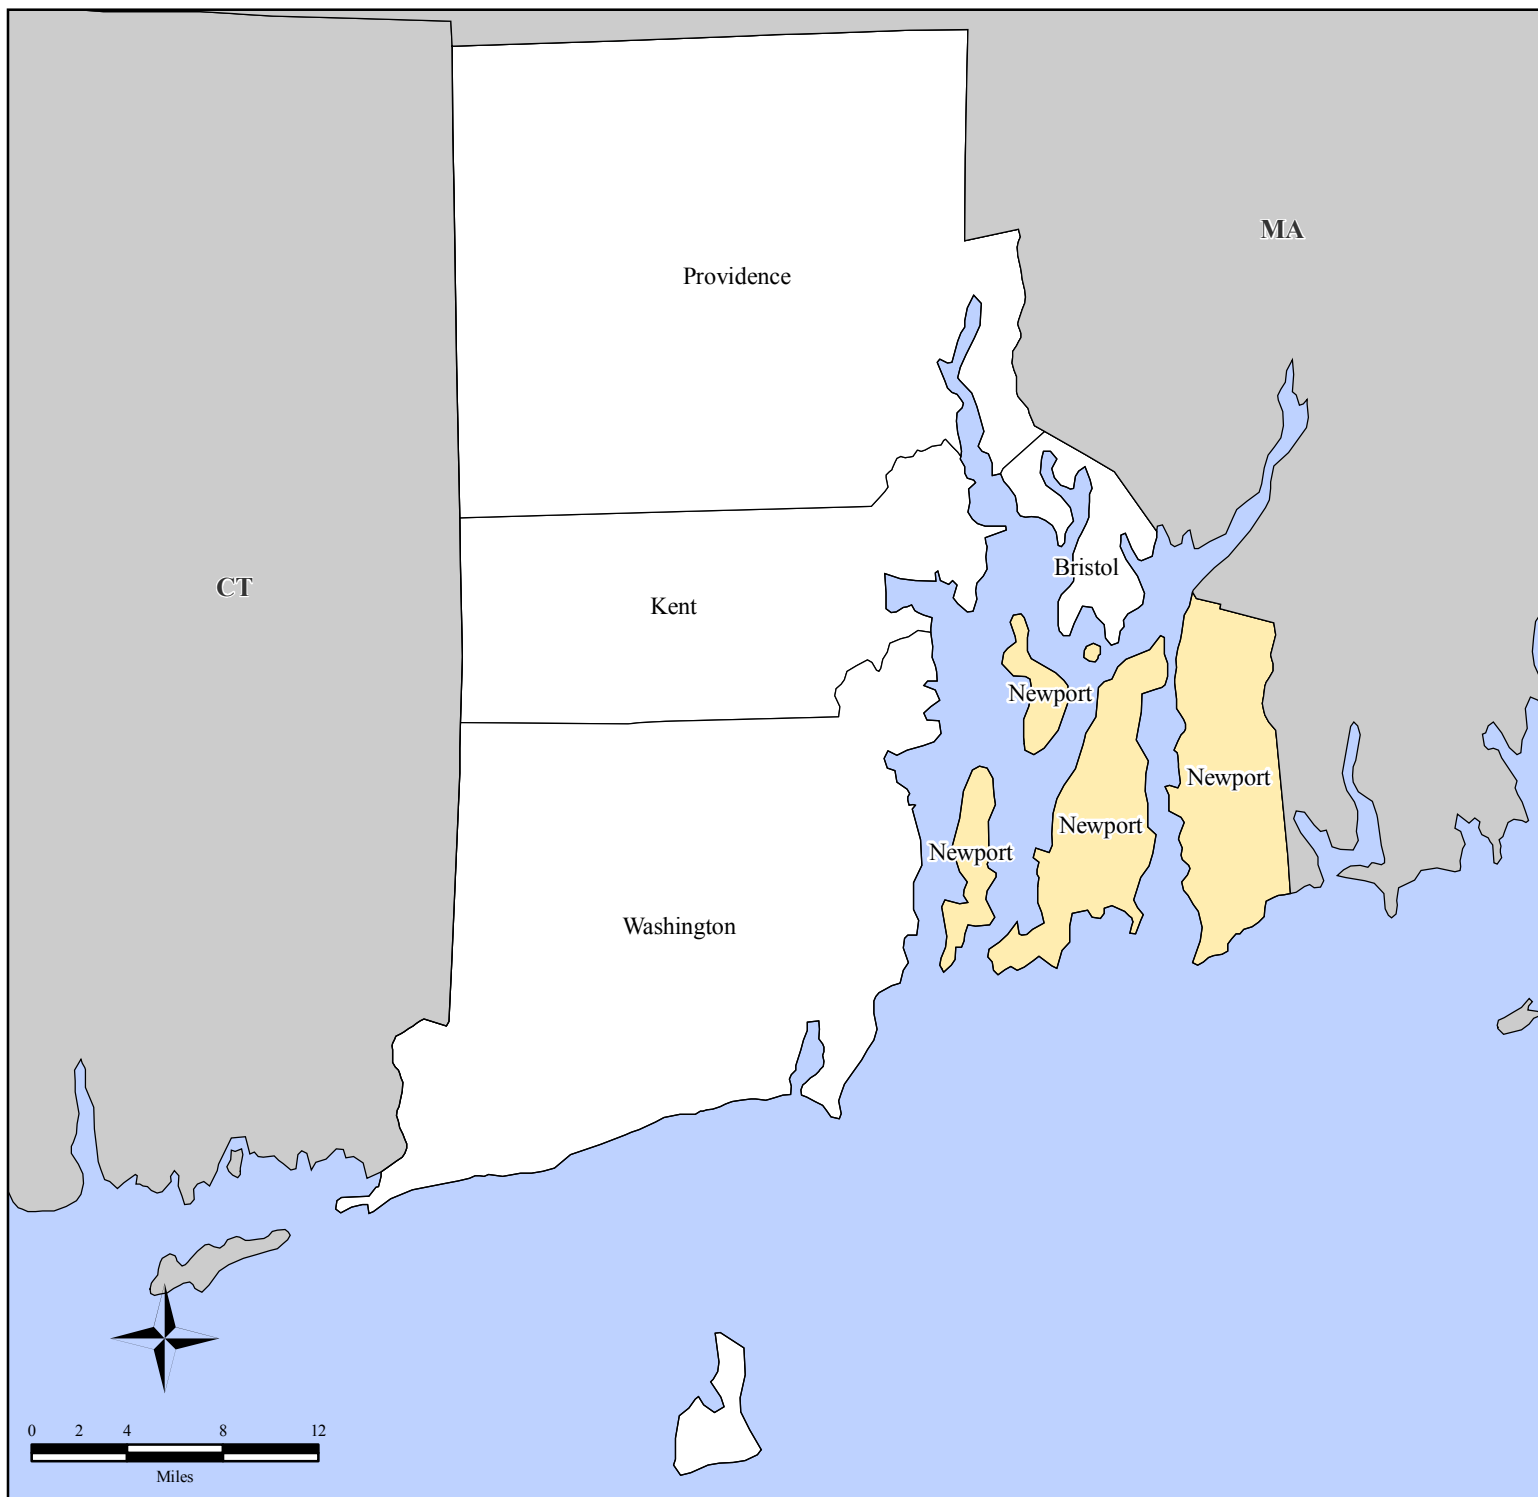

FEMA-1704-DR, Rhode Island Disaster Declaration as of 05/25/2007

Location Map

Legend

Designated Counties

- No Designation
- Public Assistance

*All counties are eligible
for Hazard Mitigation*

FEMA

*ITS Mapping & Analysis Center
Washington, DC*