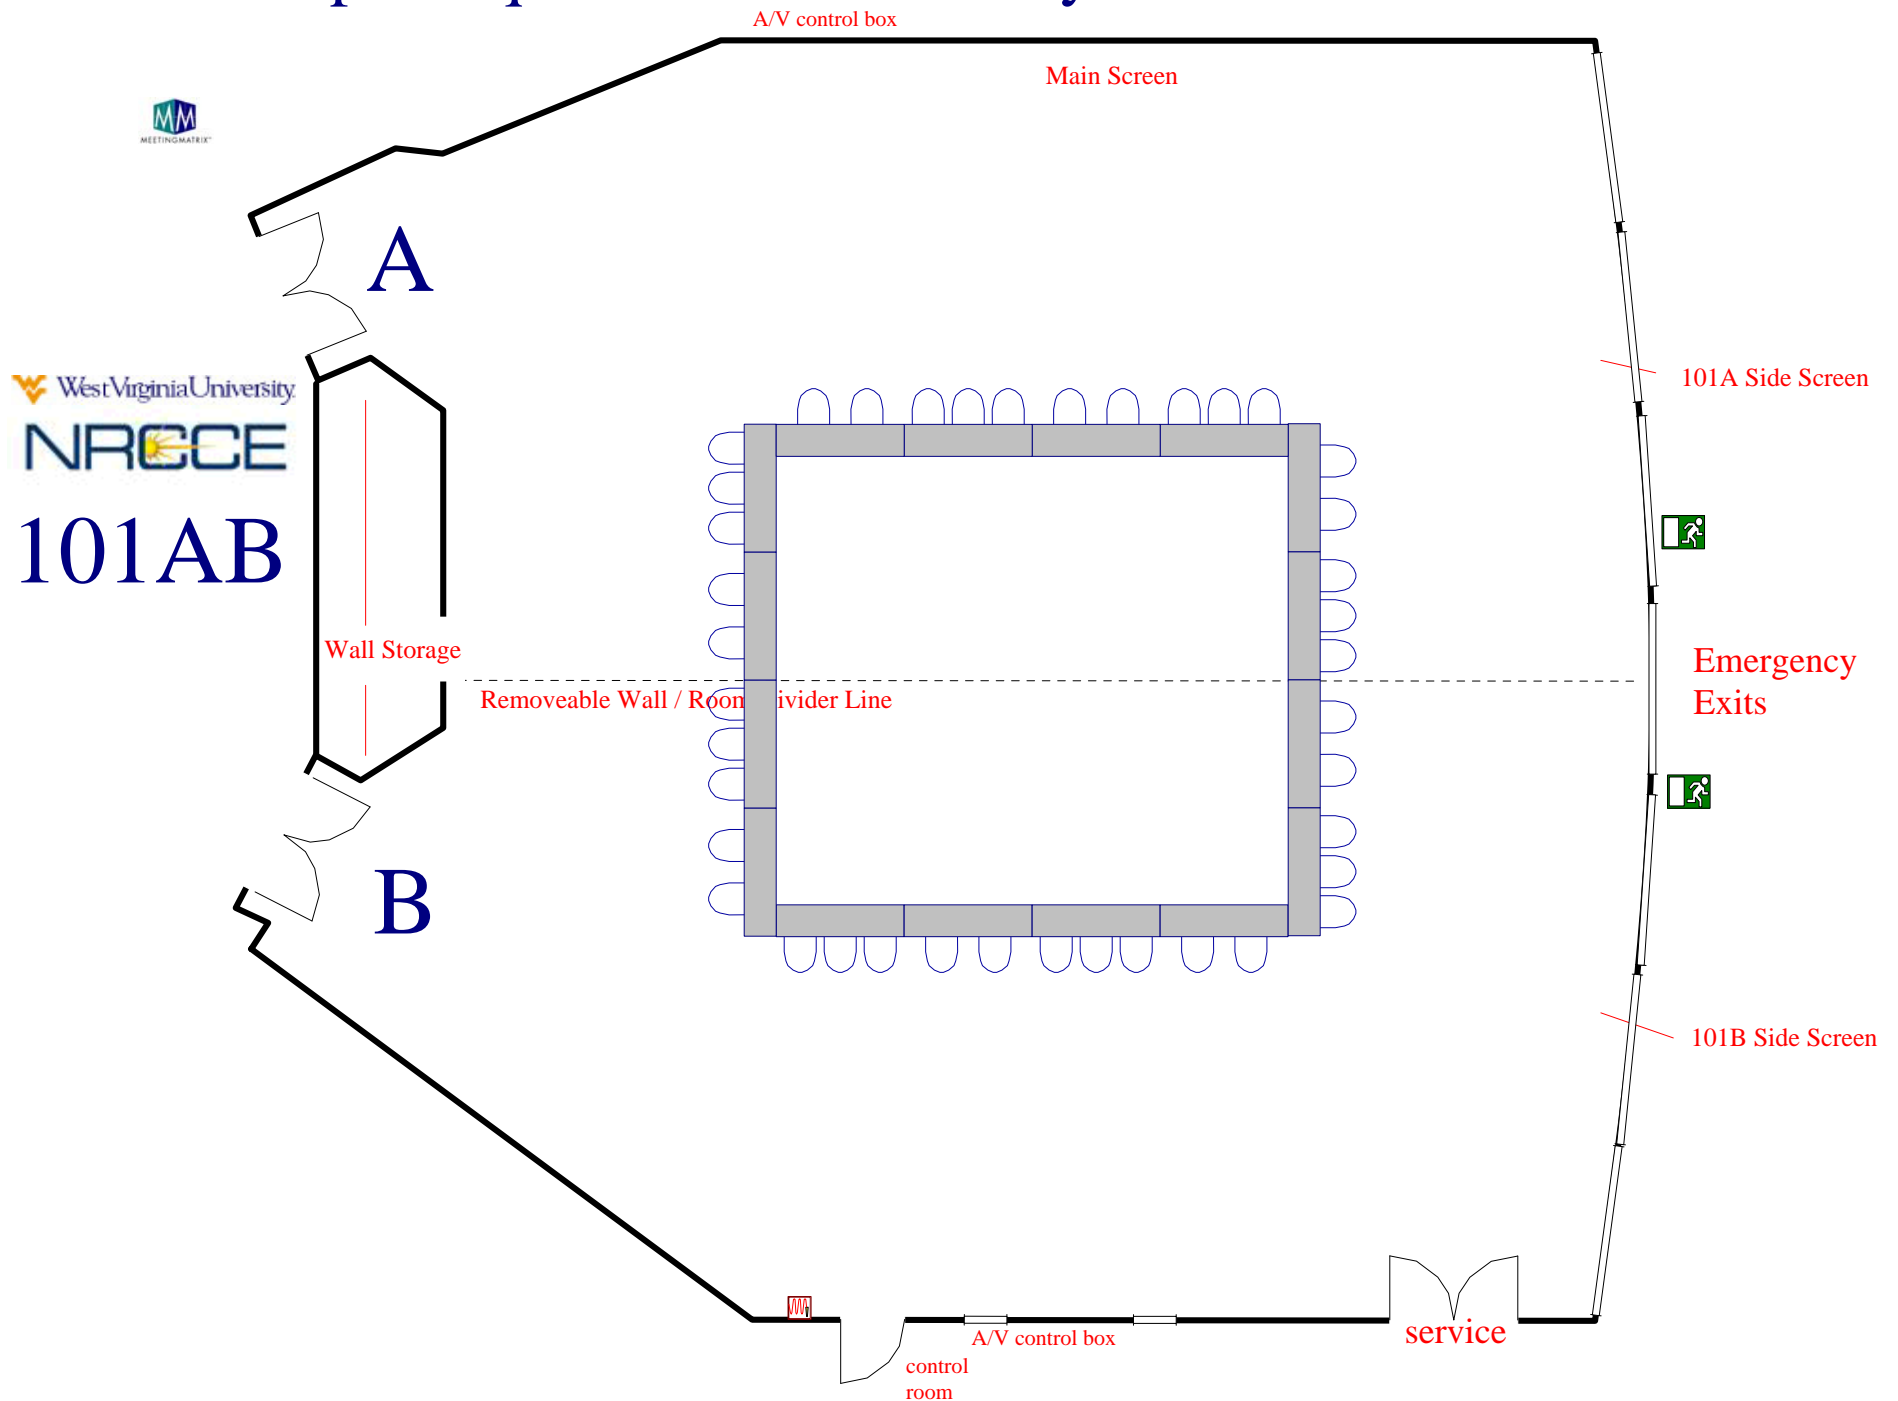

**CONFERENCE
ROOMS
PORTFOLIO
For**

Conference Room 101AB

Room Information
And
Setups

Classroom for 100 attendees

Classroom for 144 attendees

101 AB: 60 Chevron Style

Theater Style: Max seating 264

120 Luncheon max

Exhibit Displays: 30

Exhibit Displays: 43 Capacity

A/V control box

West Virginia University
NRCCE
101AB

Capacity of 43 display tables
Space per display table is 6ft x 3ft and 2ft 4in high

Open Square Conference Style for 40 attendees

101 A side: 50 Classroom - main screen

101A side: 50 Classroom - side screen

101AB spaced 50 Classroom

Chevron style for 50 attendees 101 A or B option

101B side: 50 Classroom

101 B side: 30 U-shape

101 B side: 50 Luncheon

101 A 50 Classroom / 101 B 50 Luncheon

101 A 30 U-shape / 101 B 30 Luncheon for 30

Conference Room 125AB

Room Information
And
Setups

West Virginia University
NRCCE
125AB

Conference Style Closed Square for 12 attendees