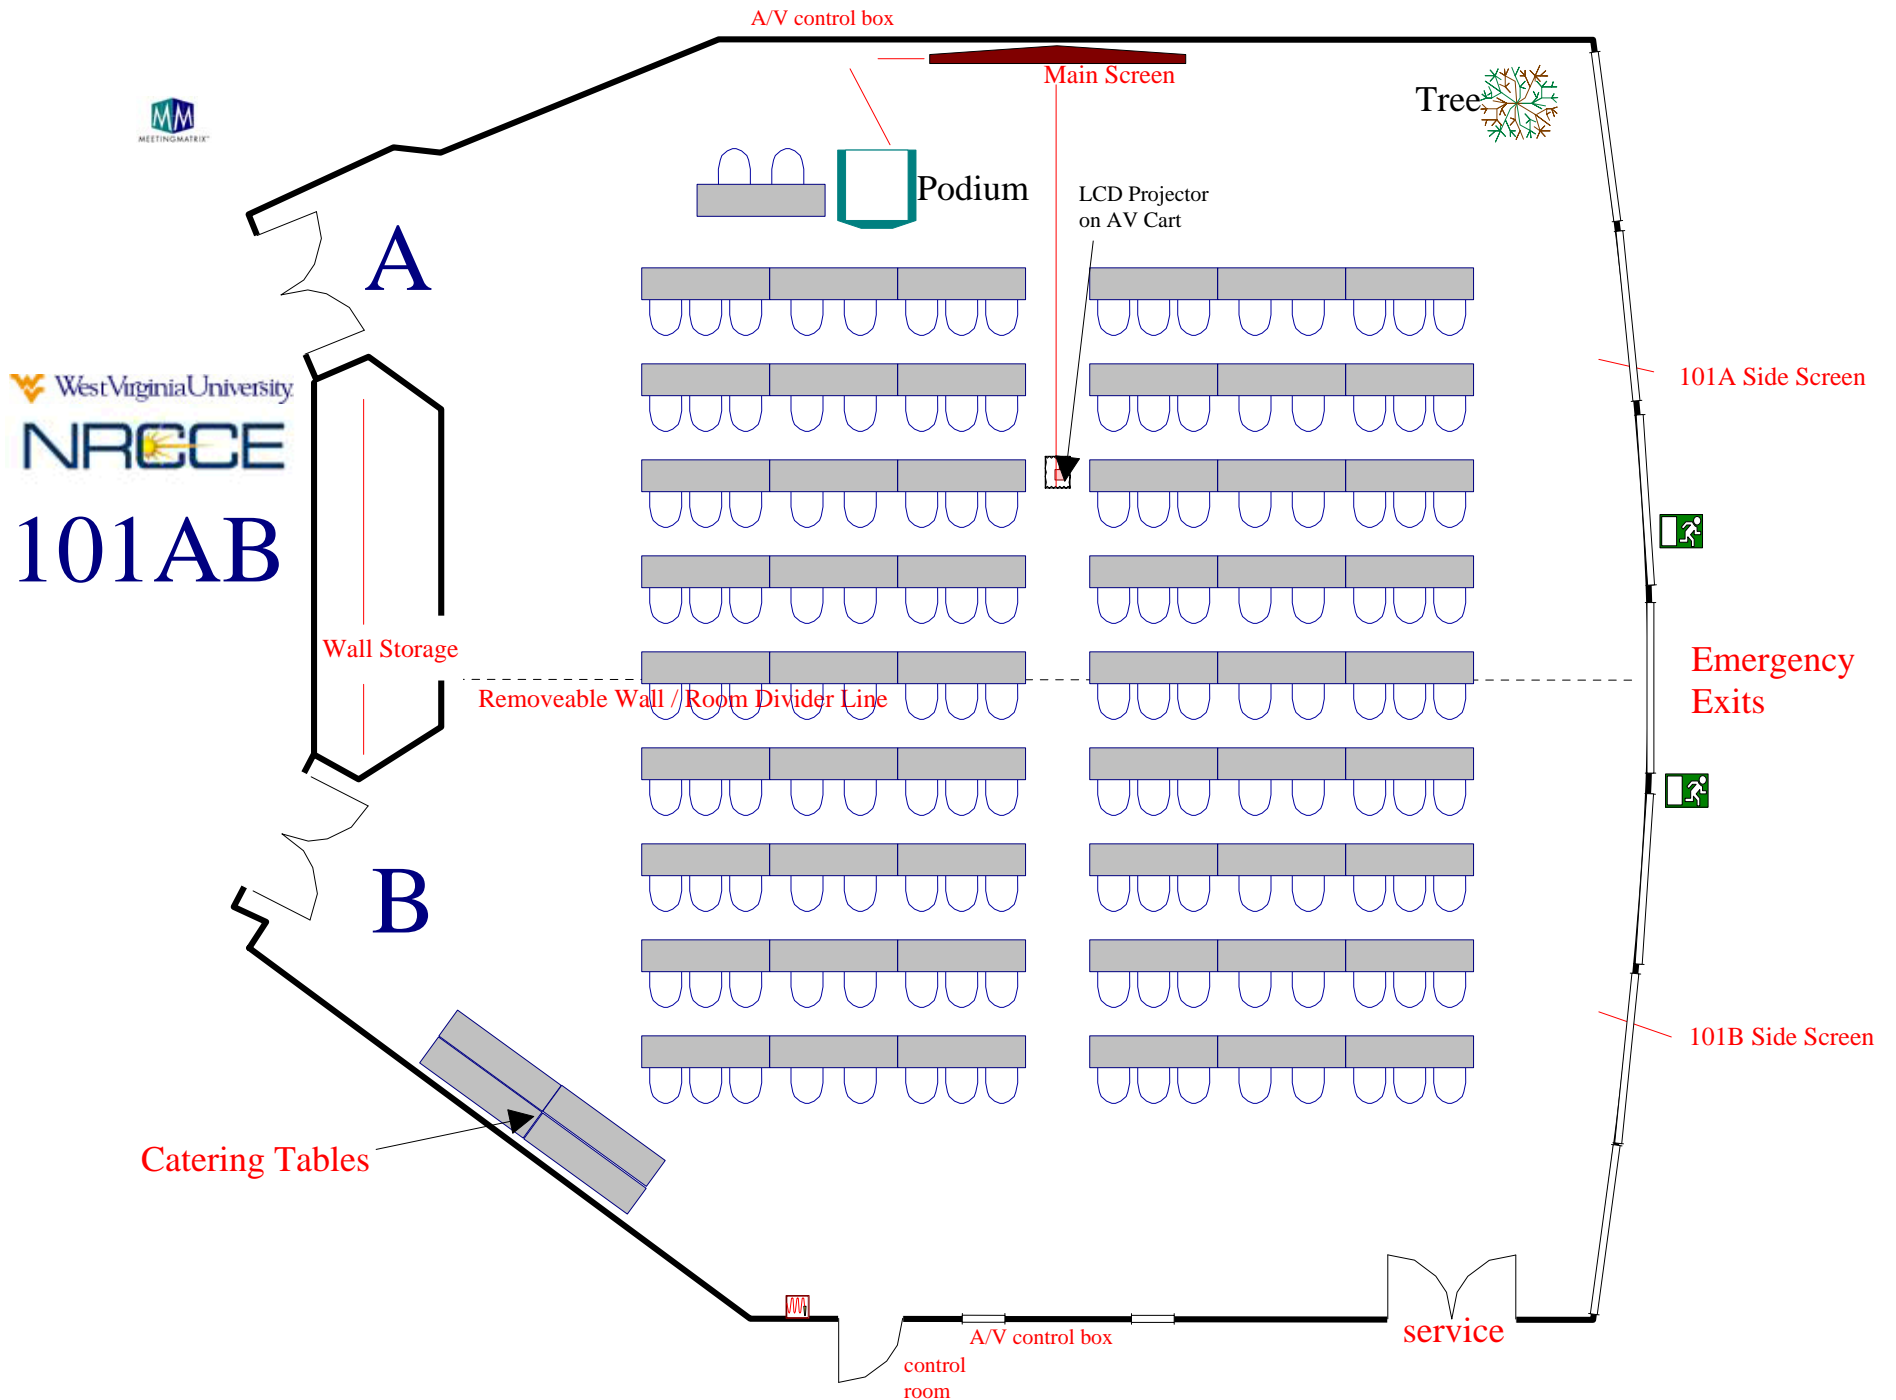

**CONFERENCE
ROOMS
PORTFOLIO
For**

Conference Room 101AB

Room Information
And
Setups

Classroom for 100 attendees

Classroom for 144 attendees

101 AB: 60 Chevron Style

Theater Style: Max seating 264

120 Luncheon max

Exhibit Displays: 30

Exhibit Displays: 43 Capacity

A/V control box

West Virginia University
NRCCE
101AB

Capacity of 43 display tables
Space per display table is 6ft x 3ft and 2ft 4in high

Open Square Conference Style for 40 attendees

101 A side: 50 Classroom - main screen

101A side: 50 Classroom - side screen

101AB spaced 50 Classroom

Chevron style for 50 attendees 101 A or B option

101B side: 50 Classroom

101 B side: 30 U-shape

101 B side: 50 Luncheon

101 A 50 Classroom / 101 B 50 Luncheon

101 A 30 U-shape / 101 B 30 Luncheon for 30

Conference Room 125AB

Room Information
And
Setups

West Virginia University
NRCCE
125AB

Conference Style Closed Square for 12 attendees