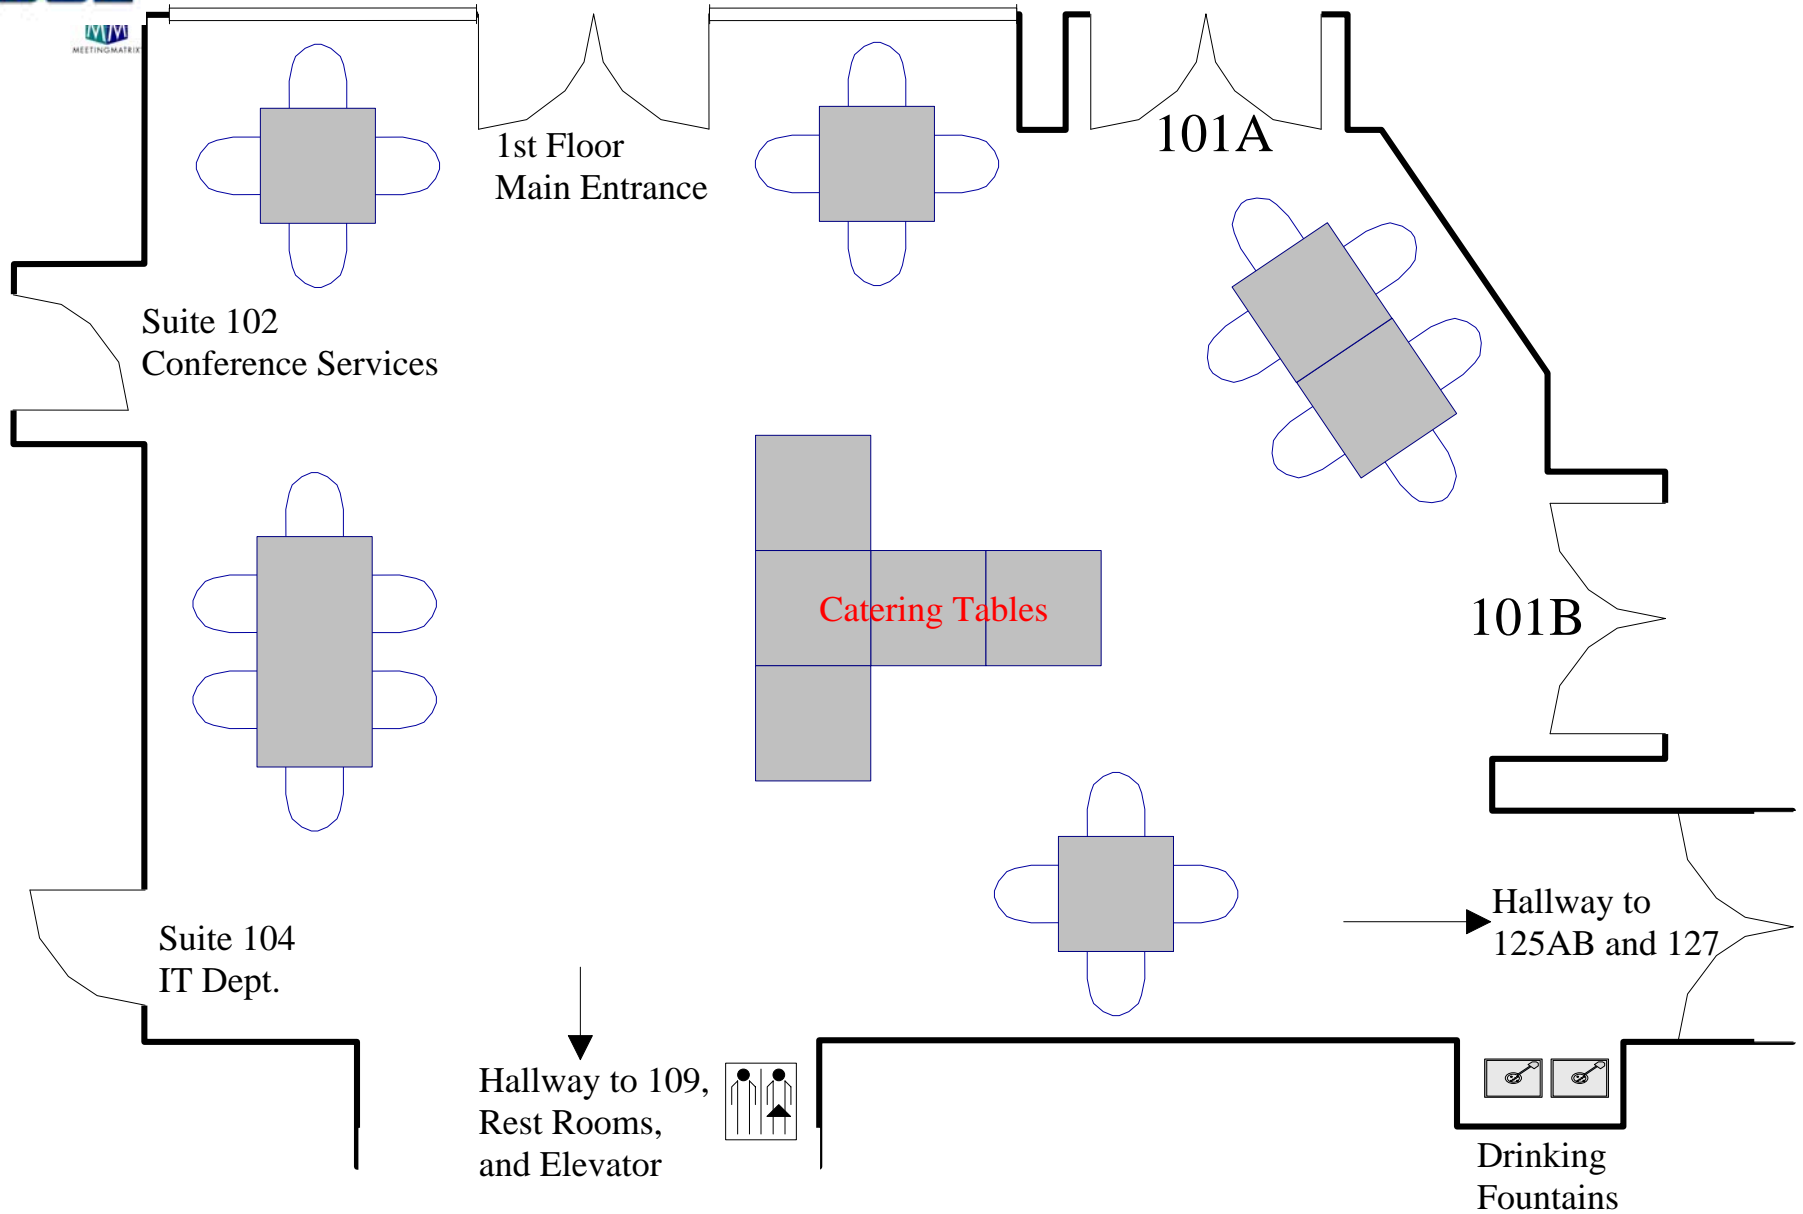

Luncheon for 25

Conference Room 109

Room Information
And
Setups

Room 109

Conference Room Lobby

Room Information
And
Setups

NRCCE LOBBY

NRCCE LOBBY

Basic Setup

NRCCE LOBBY

Luncheon for 24

NRCCE LOBBY

Luncheon for 24

NRCCE LOBBY

Catering in Lobby

NRCCE LOBBY

Exhibits Setup: 12 Display Capacity

Custom Setups

Faculty Senate Setup

101 AB: New Employee Welcome Reception

CEMR Commencement Brunch

Holiday Open House

CEMR Advisory Board Meeting

Chemical Engineering Senior Design Setup