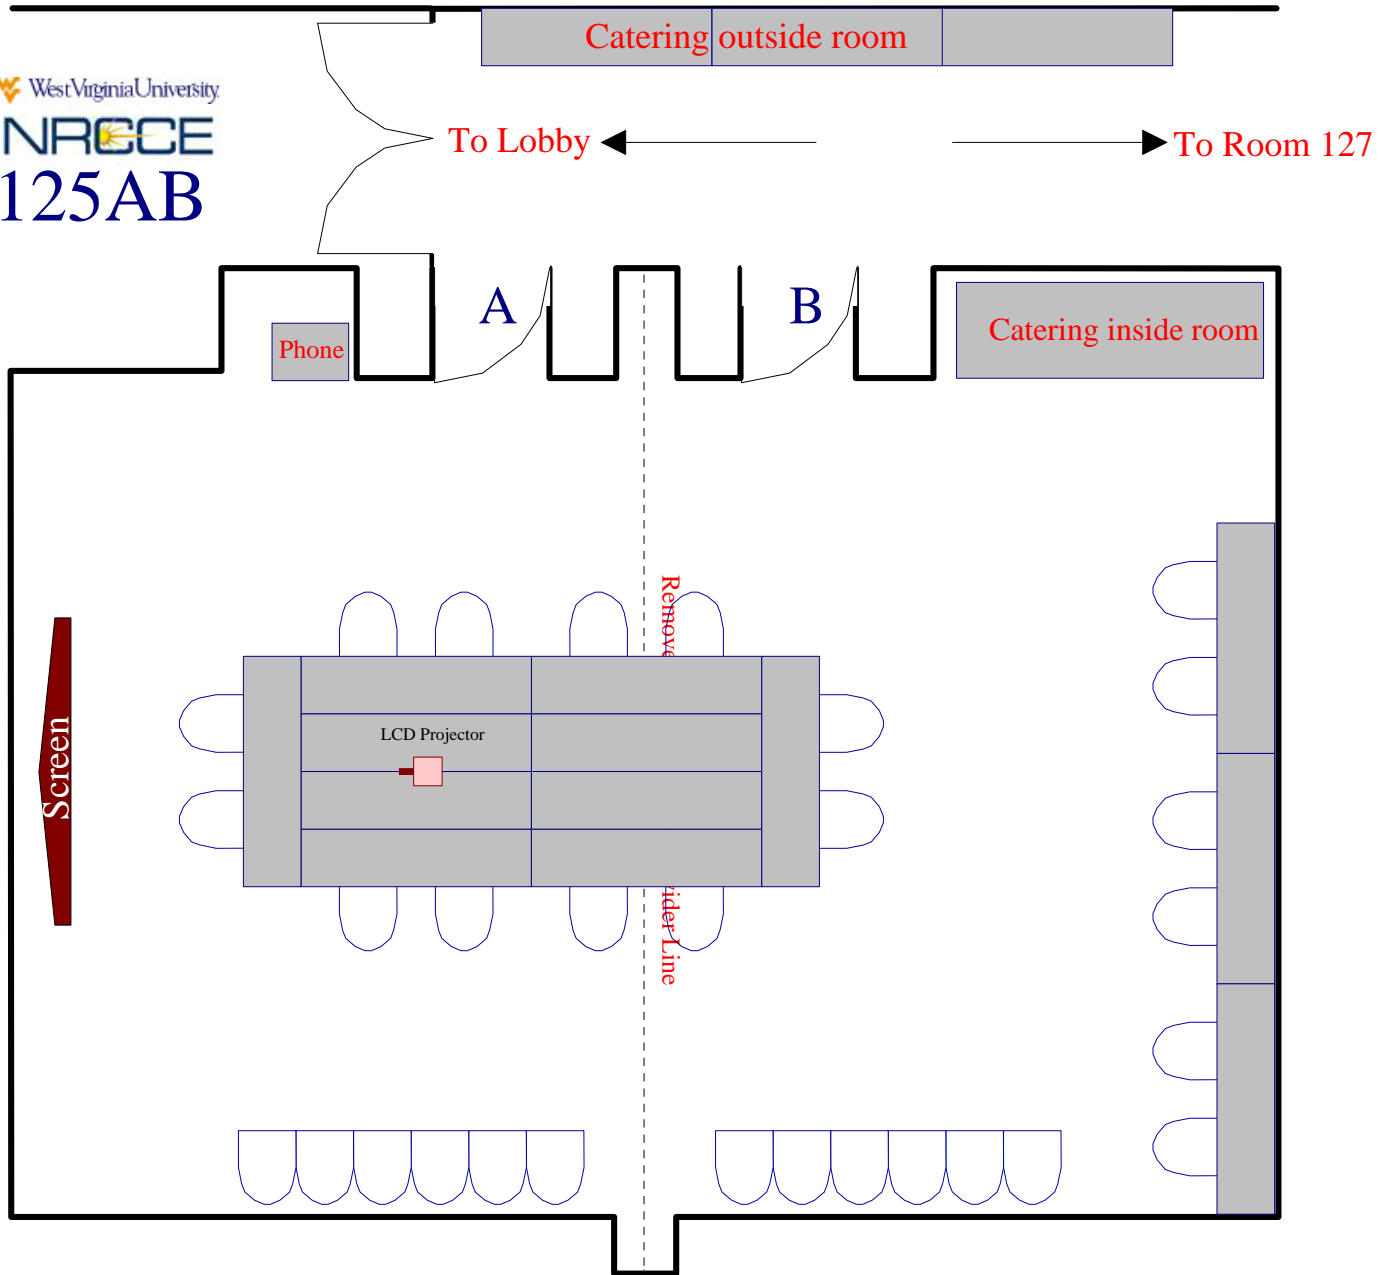

**CONFERENCE
ROOMS
PORTFOLIO
For**

Conference Room 101AB

Room Information
And
Setups

Classroom for 100 attendees

Classroom for 144 attendees

101 AB: 60 Chevron Style

Theater Style: Max seating 264

120 Luncheon max

101 A side: 50 Classroom - main screen

101A side: 50 Classroom - side screen

101AB spaced 50 Classroom

Chevron style for 50 attendees 101 A or B option

101B side: 50 Classroom

101 B side: 30 U-shape

101 B side: 50 Luncheon

101 A 50 Classroom / 101 B 50 Luncheon

101 A 30 U-shape / 101 B 30 Luncheon for 30

Conference Room 125AB

Room Information
And
Setups

West Virginia University
NRCCE
125AB

Conference Style Closed Square for 12 attendees

West Virginia University
NRCCE
125AB

Large Conference Style for 16 attendees

West Virginia University
NRCCE
125AB

Classroom for 30 attendees

West Virginia University
NRCCE
125AB

U-shape for 20

West Virginia University
NRCCE
125AB