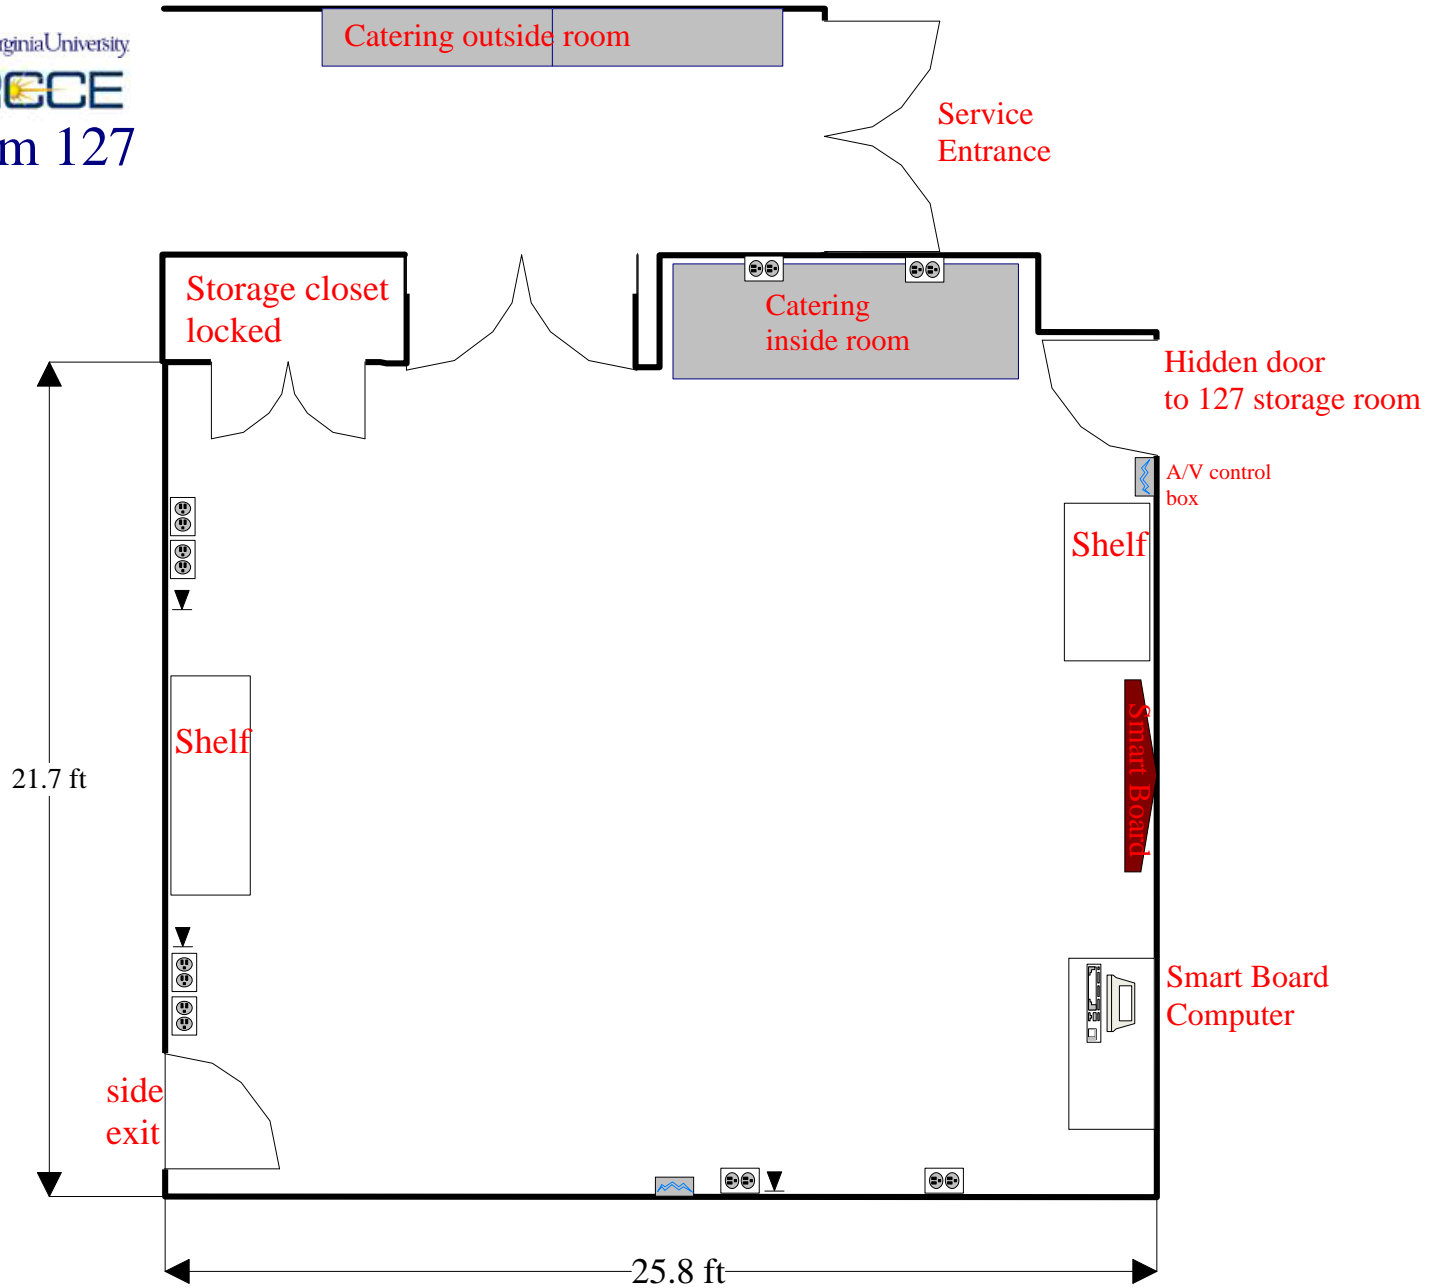

Theater style for 60

West Virginia University
NRCCE
125AB

Chevron style for 16 attendees

West Virginia University
NRCCE
125AB

Luncheon for 30

West Virginia University
NRCCE
125AB

Luncheon for 36

West Virginia University
NRCCE
125AB

Room Divider: Conference Closed Square 8 attendees each

West Virginia University
NRCCE
125AB

A Conference style 12 attendees / B Luncheon for 12

West Virginia University
NRCCE
125AB

Split Classroom

West Virginia University
NRCCE
125AB

Conference Room 127

Room Information
And
Setups

Conference Style: Closed Square for 12 attendees

Classroom for 16 attendees

Classroom for 22 attendees

Chevron for 16 attendees

Theater style for 40

U-shaped for 12

Luncheon for 25

Conference Room 109

Room Information
And
Setups

Room 109

Conference Room Lobby

Room Information
And
Setups

NRCCE LOBBY

NRCCE LOBBY