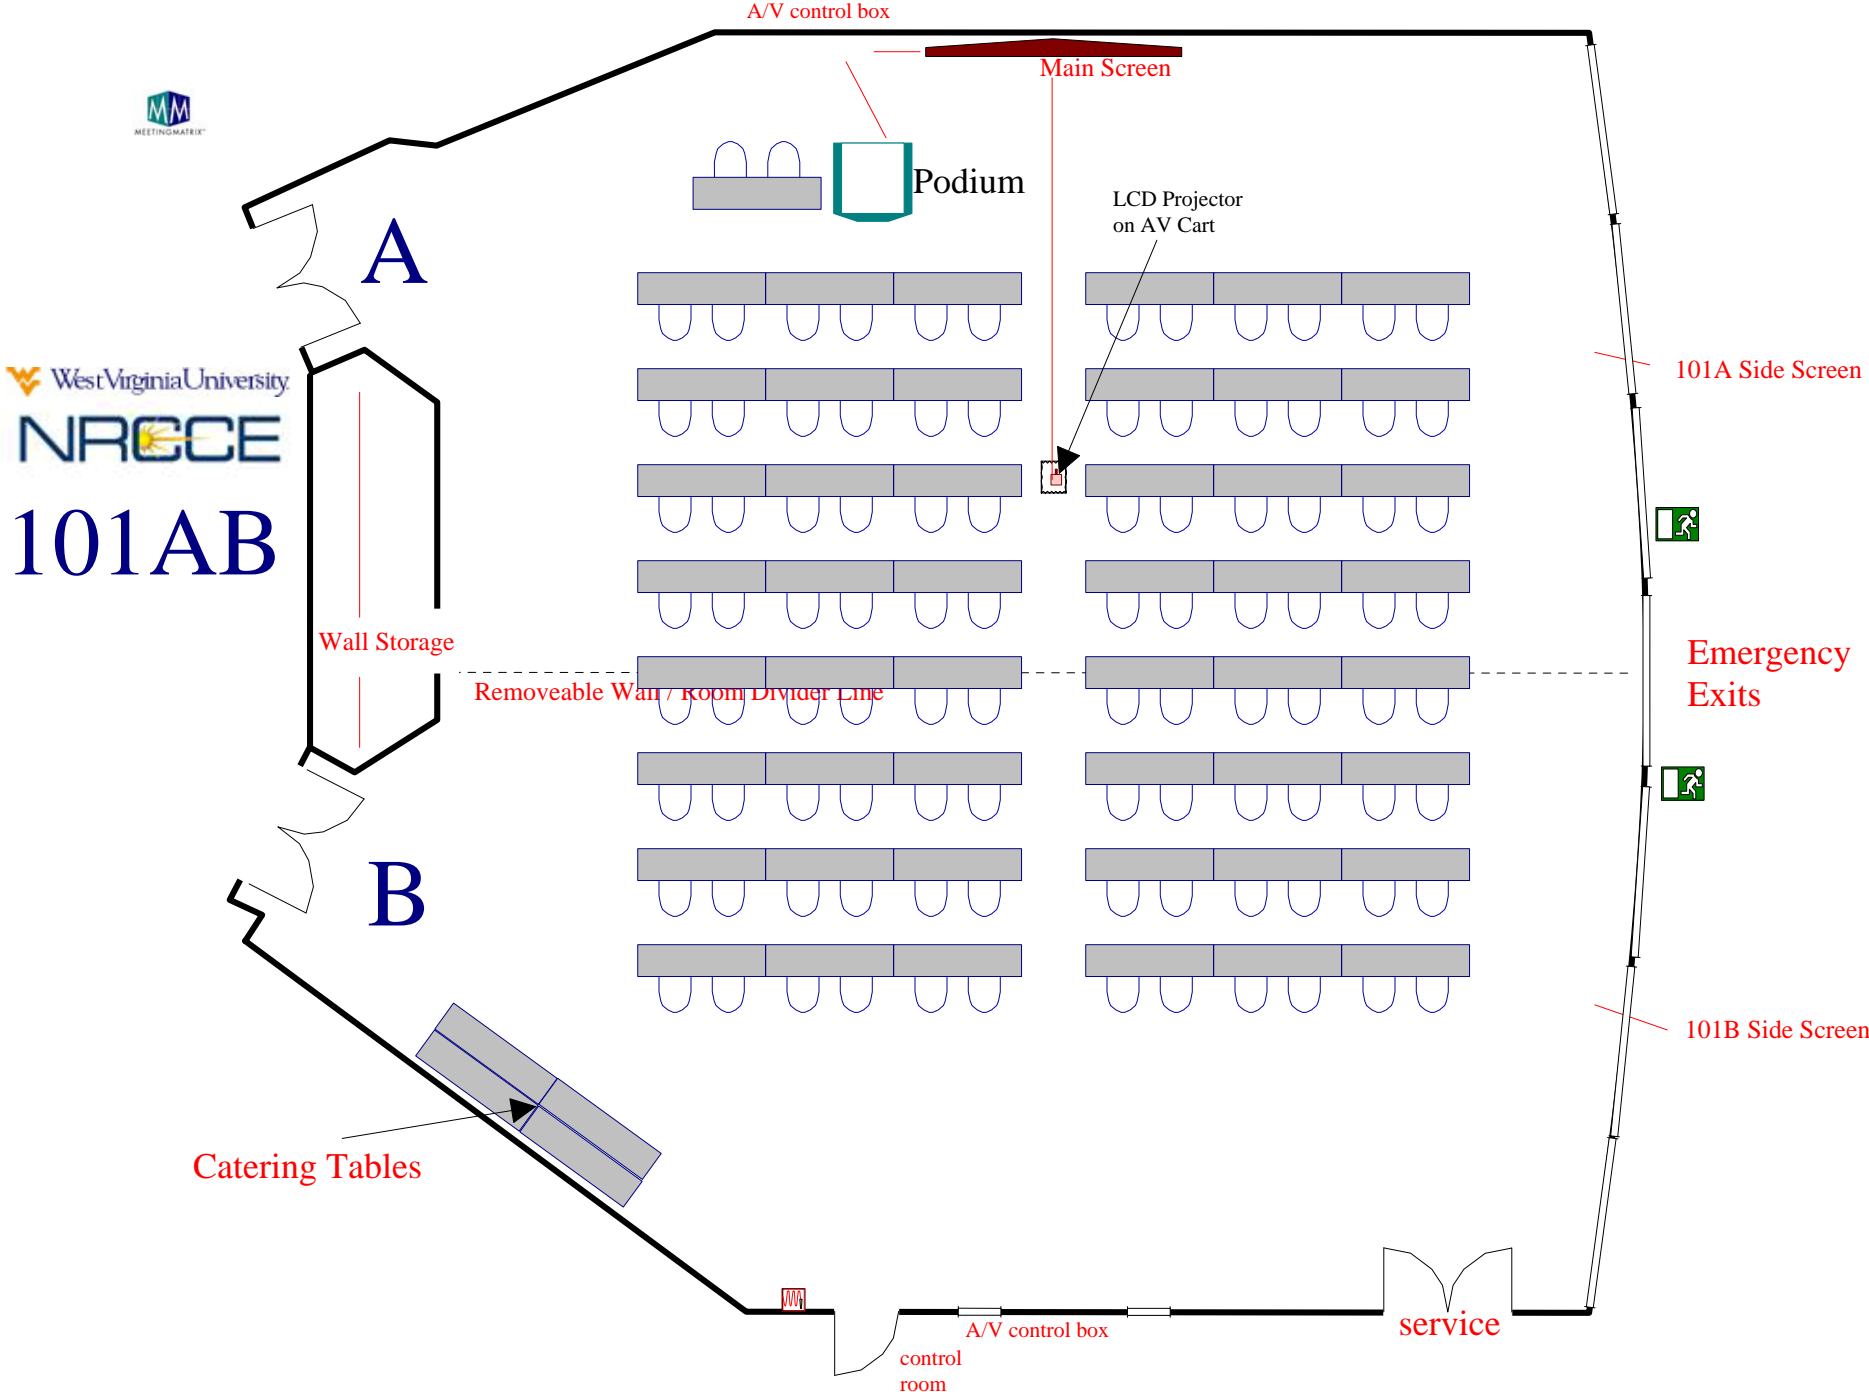

**CONFERENCE
ROOMS
PORTFOLIO
For**

Conference Room 101AB

Room Information
And
Setups

Classroom for 100 attendees

Classroom for 144 attendees

101 AB: 60 Chevron Style

Theater Style: Max seating 264

120 Luncheon max

Exhibit Displays: 30

Exhibit Displays: 43 Capacity

A/V control box

West Virginia University
NRCCE
101AB

Capacity of 43 display tables
Space per display table is 6ft x 3ft and 2ft 4in high

Open Square Conference Style for 40 attendees

101 A side: 50 Classroom - main screen

101A side: 50 Classroom - side screen

101AB spaced 50 Classroom

Chevron style for 50 attendees 101 A or B option

101B side: 50 Classroom

101 B side: 30 U-shape

101 B side: 50 Luncheon

101 A 50 Classroom / 101 B 50 Luncheon

101 A 30 U-shape / 101 B 30 Luncheon for 30

Conference Room 125AB

Room Information
And
Setups

West Virginia University
NRCCE
125AB

Conference Style Closed Square for 12 attendees