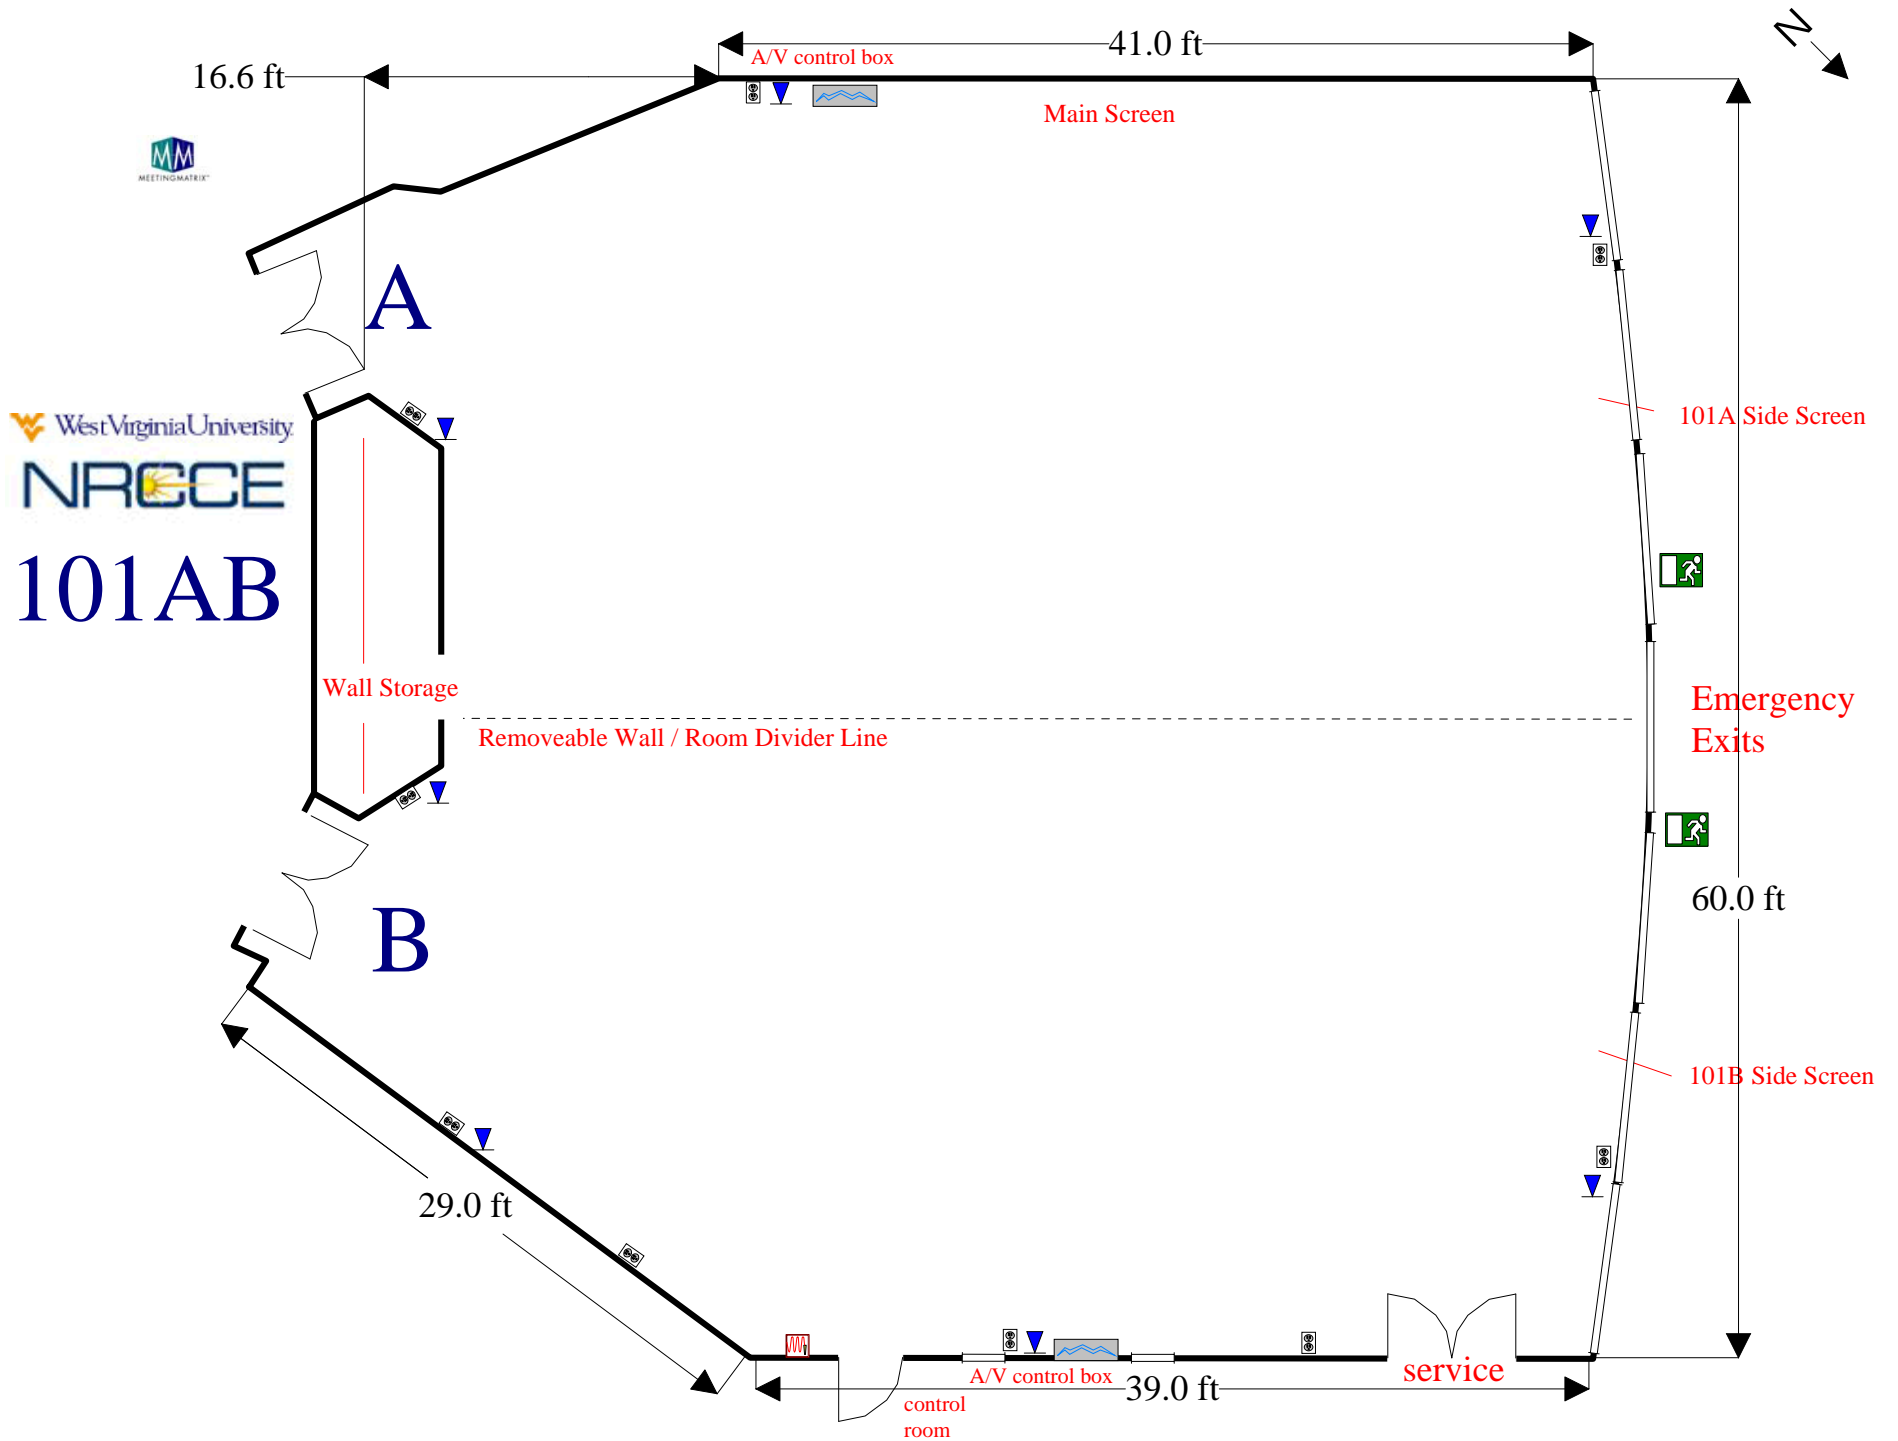

**CONFERENCE
ROOMS
PORTFOLIO
For**

Conference Room 101AB

Room Information
And
Setups

Classroom for 100 attendees

Classroom for 144 attendees

101 AB: 60 Chevron Style

Theater Style: Max seating 264

120 Luncheon max

Exhibit Displays: 30

Exhibit Displays: 43 Capacity

A/V control box

West Virginia University
NRCCE
101AB

Capacity of 43 display tables
Space per display table is 6ft x 3ft and 2ft 4in high

Open Square Conference Style for 40 attendees

101 A side: 50 Classroom - main screen

101A side: 50 Classroom - side screen

101AB spaced 50 Classroom

Chevron style for 50 attendees 101 A or B option

101B side: 50 Classroom

101 B side: 30 U-shape

101 B side: 50 Luncheon

101 A 50 Classroom / 101 B 50 Luncheon

101 A 30 U-shape / 101 B 30 Luncheon for 30

Conference Room 125AB

Room Information
And
Setups

West Virginia University
NRCCE
125AB

Conference Style Closed Square for 12 attendees