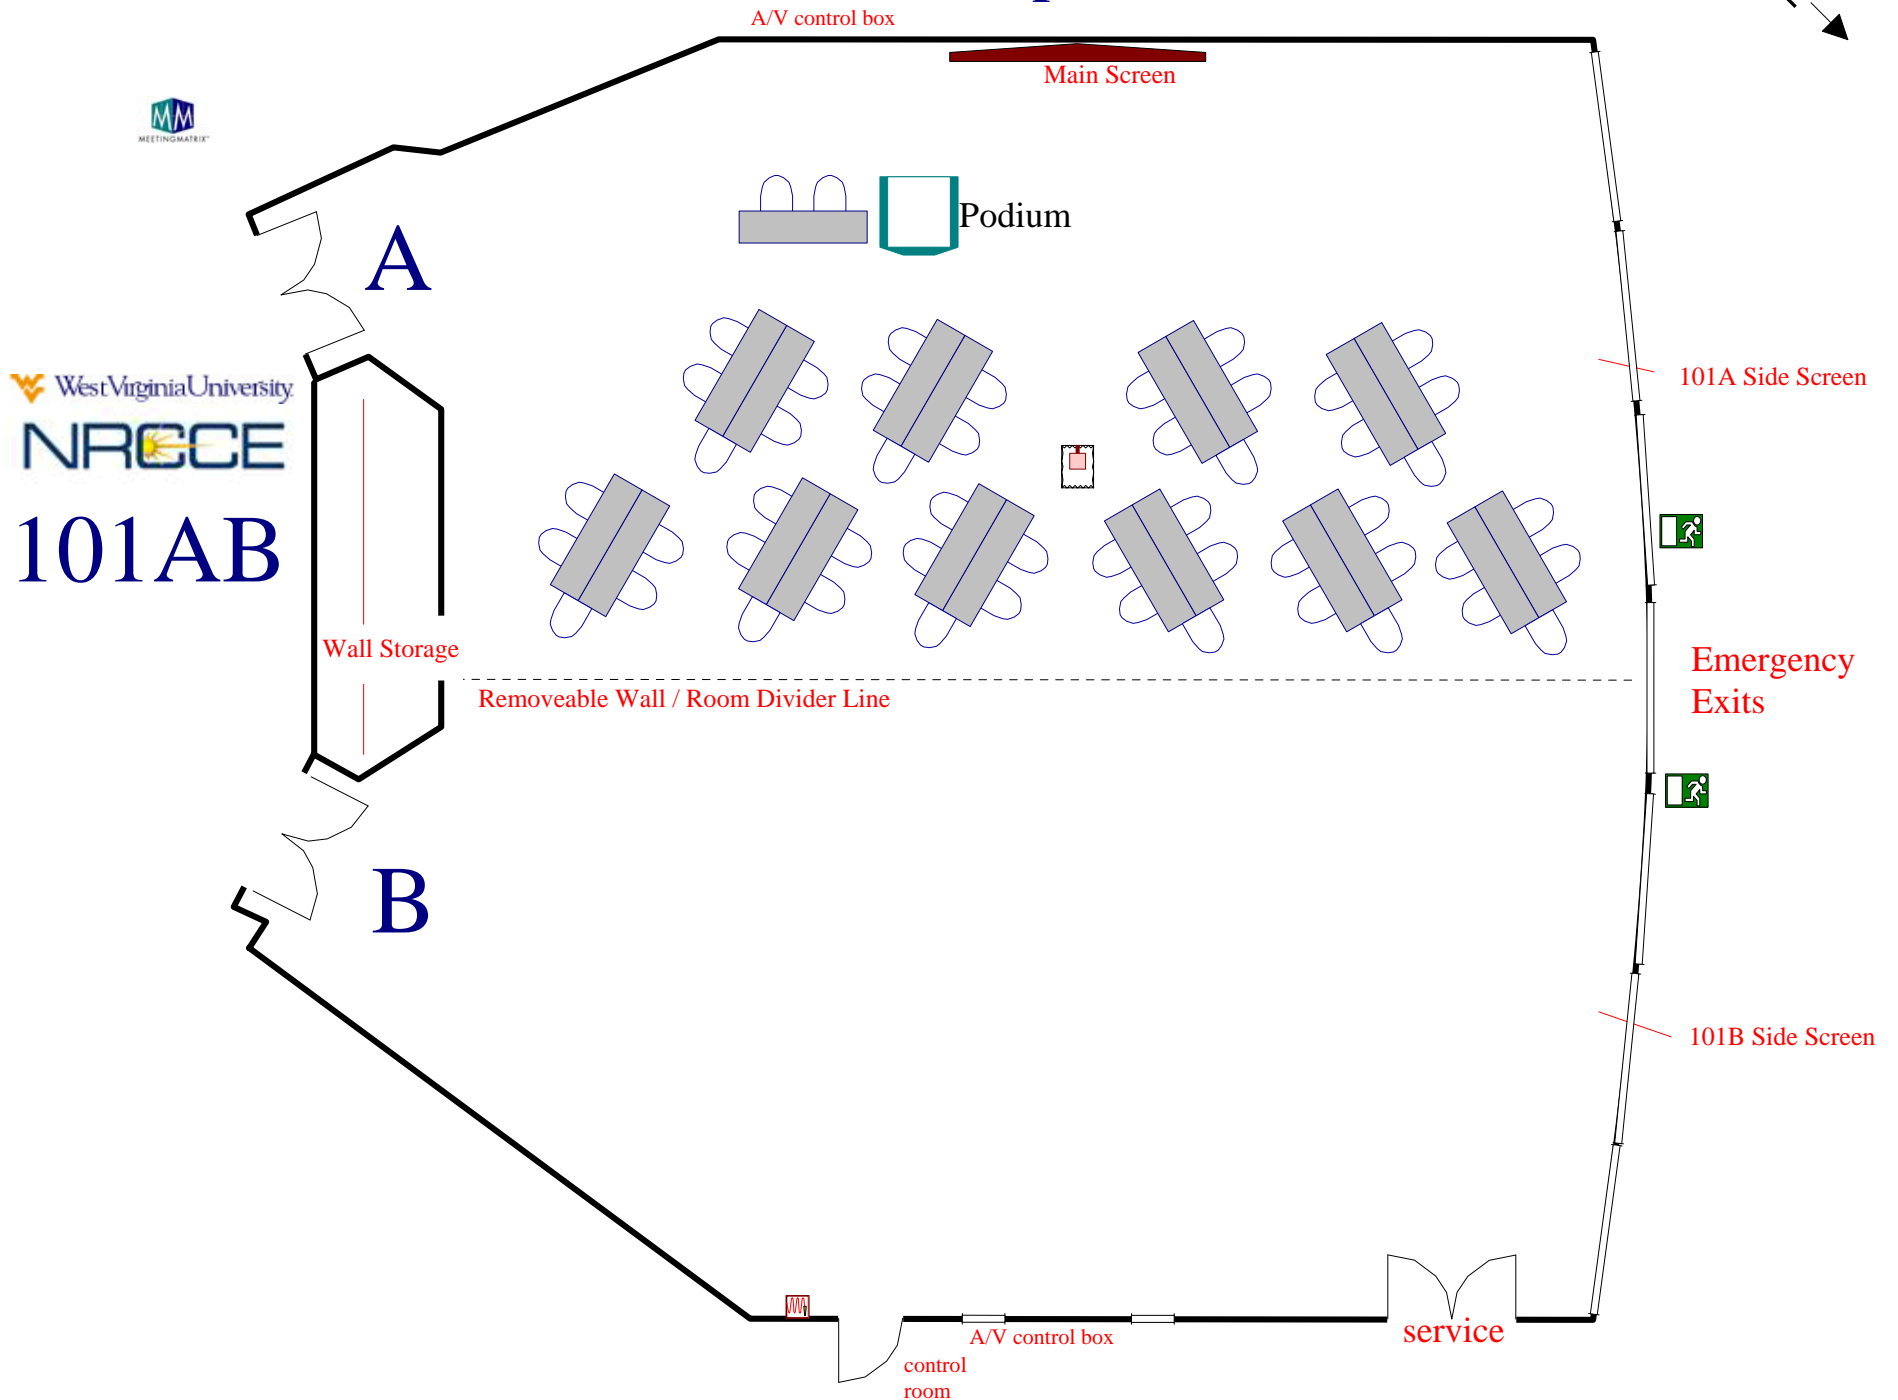

Lots of Pizza!

Wall Storage

Removal of Wall / Room Division

101A Side Screen

Emergency Exits

B

Exit

101B Side Screen

A/V control box
control room

service

Davis College 27 Exhibits

Custom Theater Setup for 70 plus Luncheon

40 Focus Group Clusters

Focus Group Clusters 25

Duel Screens Setup 64 plus Stage and Panelist

Multiple Screens: 124 Max Seating