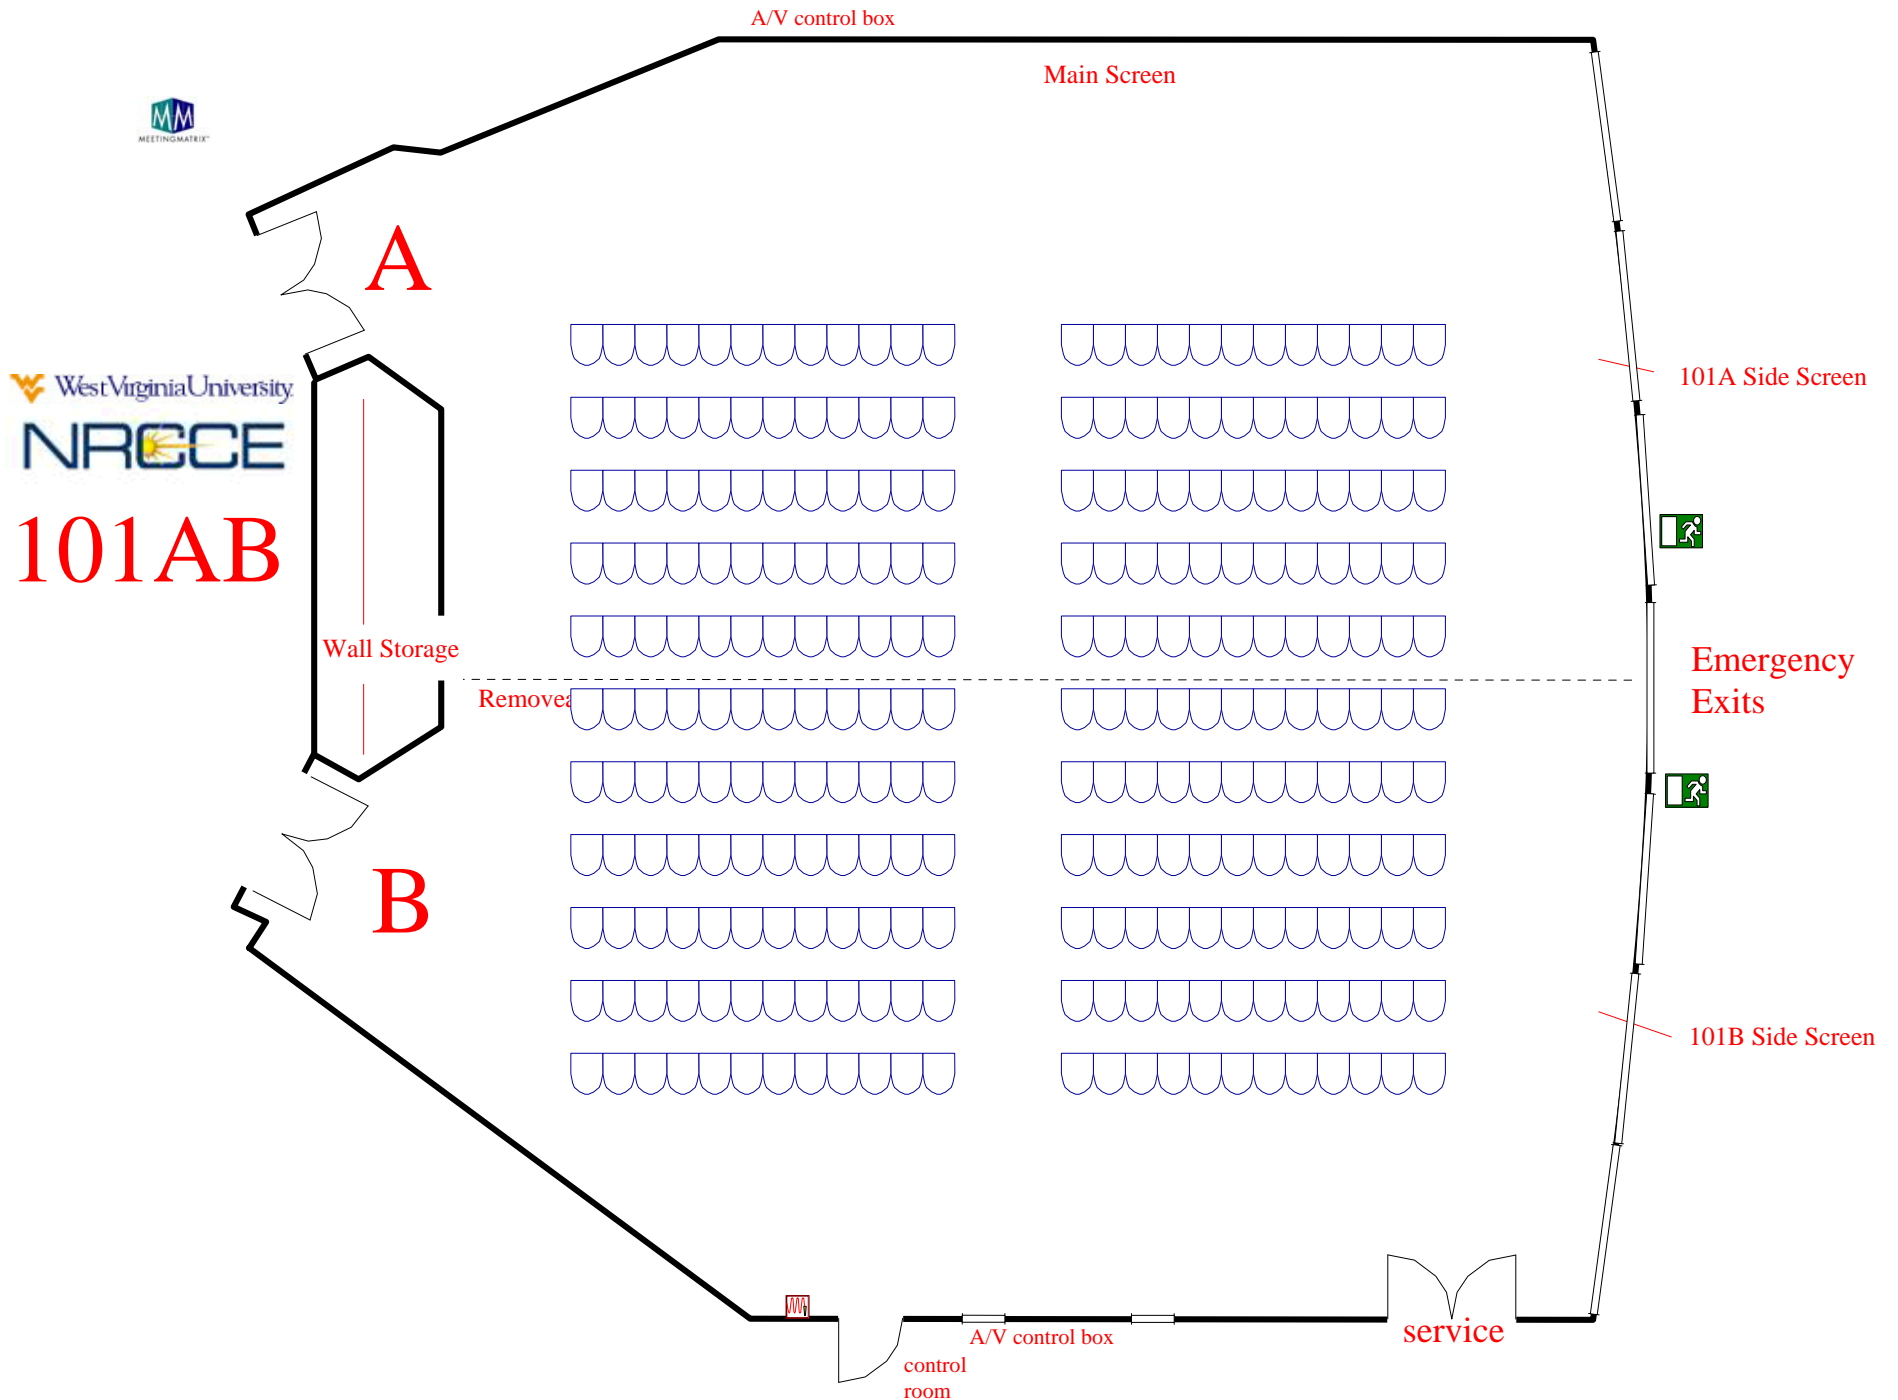

**CONFERENCE
ROOMS
PORTFOLIO
For**

Conference Room 101AB

Room Information
And
Setups

Classroom for 100 attendees

Classroom for 144 attendees

101 AB: 60 Chevron Style

Theater Style: Max seating 264

120 Luncheon max

Exhibit Displays: 30

Exhibit Displays: 43 Capacity

A/V control box

West Virginia University
NRCCE
101AB

Capacity of 43 display tables
Space per display table is 6ft x 3ft and 2ft 4in high

Open Square Conference Style for 40 attendees

101 A side: 50 Classroom - main screen

101A side: 50 Classroom - side screen

101AB spaced 50 Classroom

Chevron style for 50 attendees 101 A or B option

101B side: 50 Classroom

101 B side: 30 U-shape

101 B side: 50 Luncheon

101 A 50 Classroom / 101 B 50 Luncheon

101 A 30 U-shape / 101 B 30 Luncheon for 30

Conference Room 125AB

Room Information
And
Setups

West Virginia University
NRCCE
125AB

Conference Style Closed Square for 12 attendees