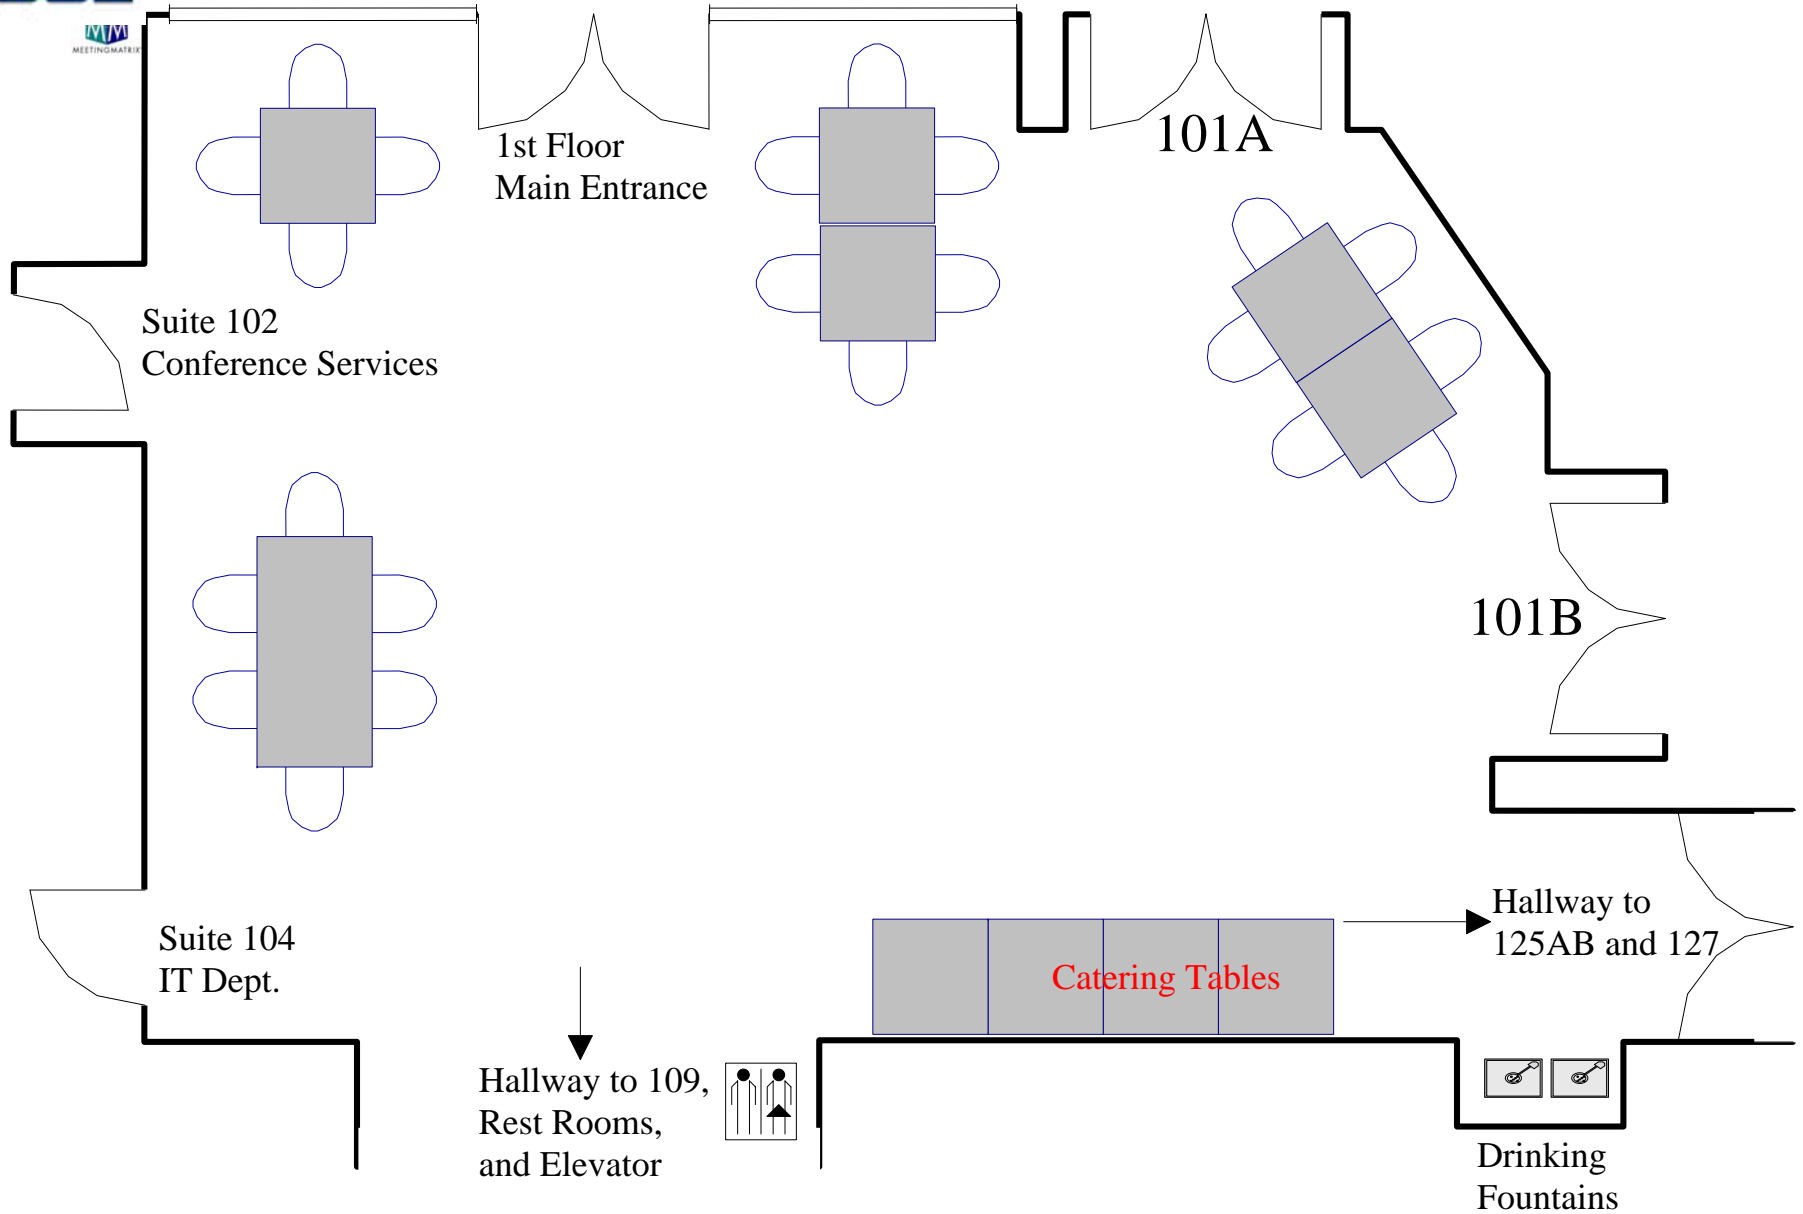

Luncheon for 25

Conference Room 109

Room Information
And
Setups

Room 109

Conference Room Lobby

Room Information
And
Setups

NRCCE LOBBY

NRCCE LOBBY

Basic Setup

NRCCE LOBBY

Luncheon for 24

NRCCE LOBBY

Luncheon for 24

NRCCE LOBBY

Catering in Lobby

NRCCE LOBBY

Exhibits Setup: 12 Display Capacity

Custom Setups

Faculty Senate Setup

101 AB: New Employee Welcome Reception

CEMR Commencement Brunch

Holiday Open House

CEMR Advisory Board Meeting

Chemical Engineering Senior Design Setup