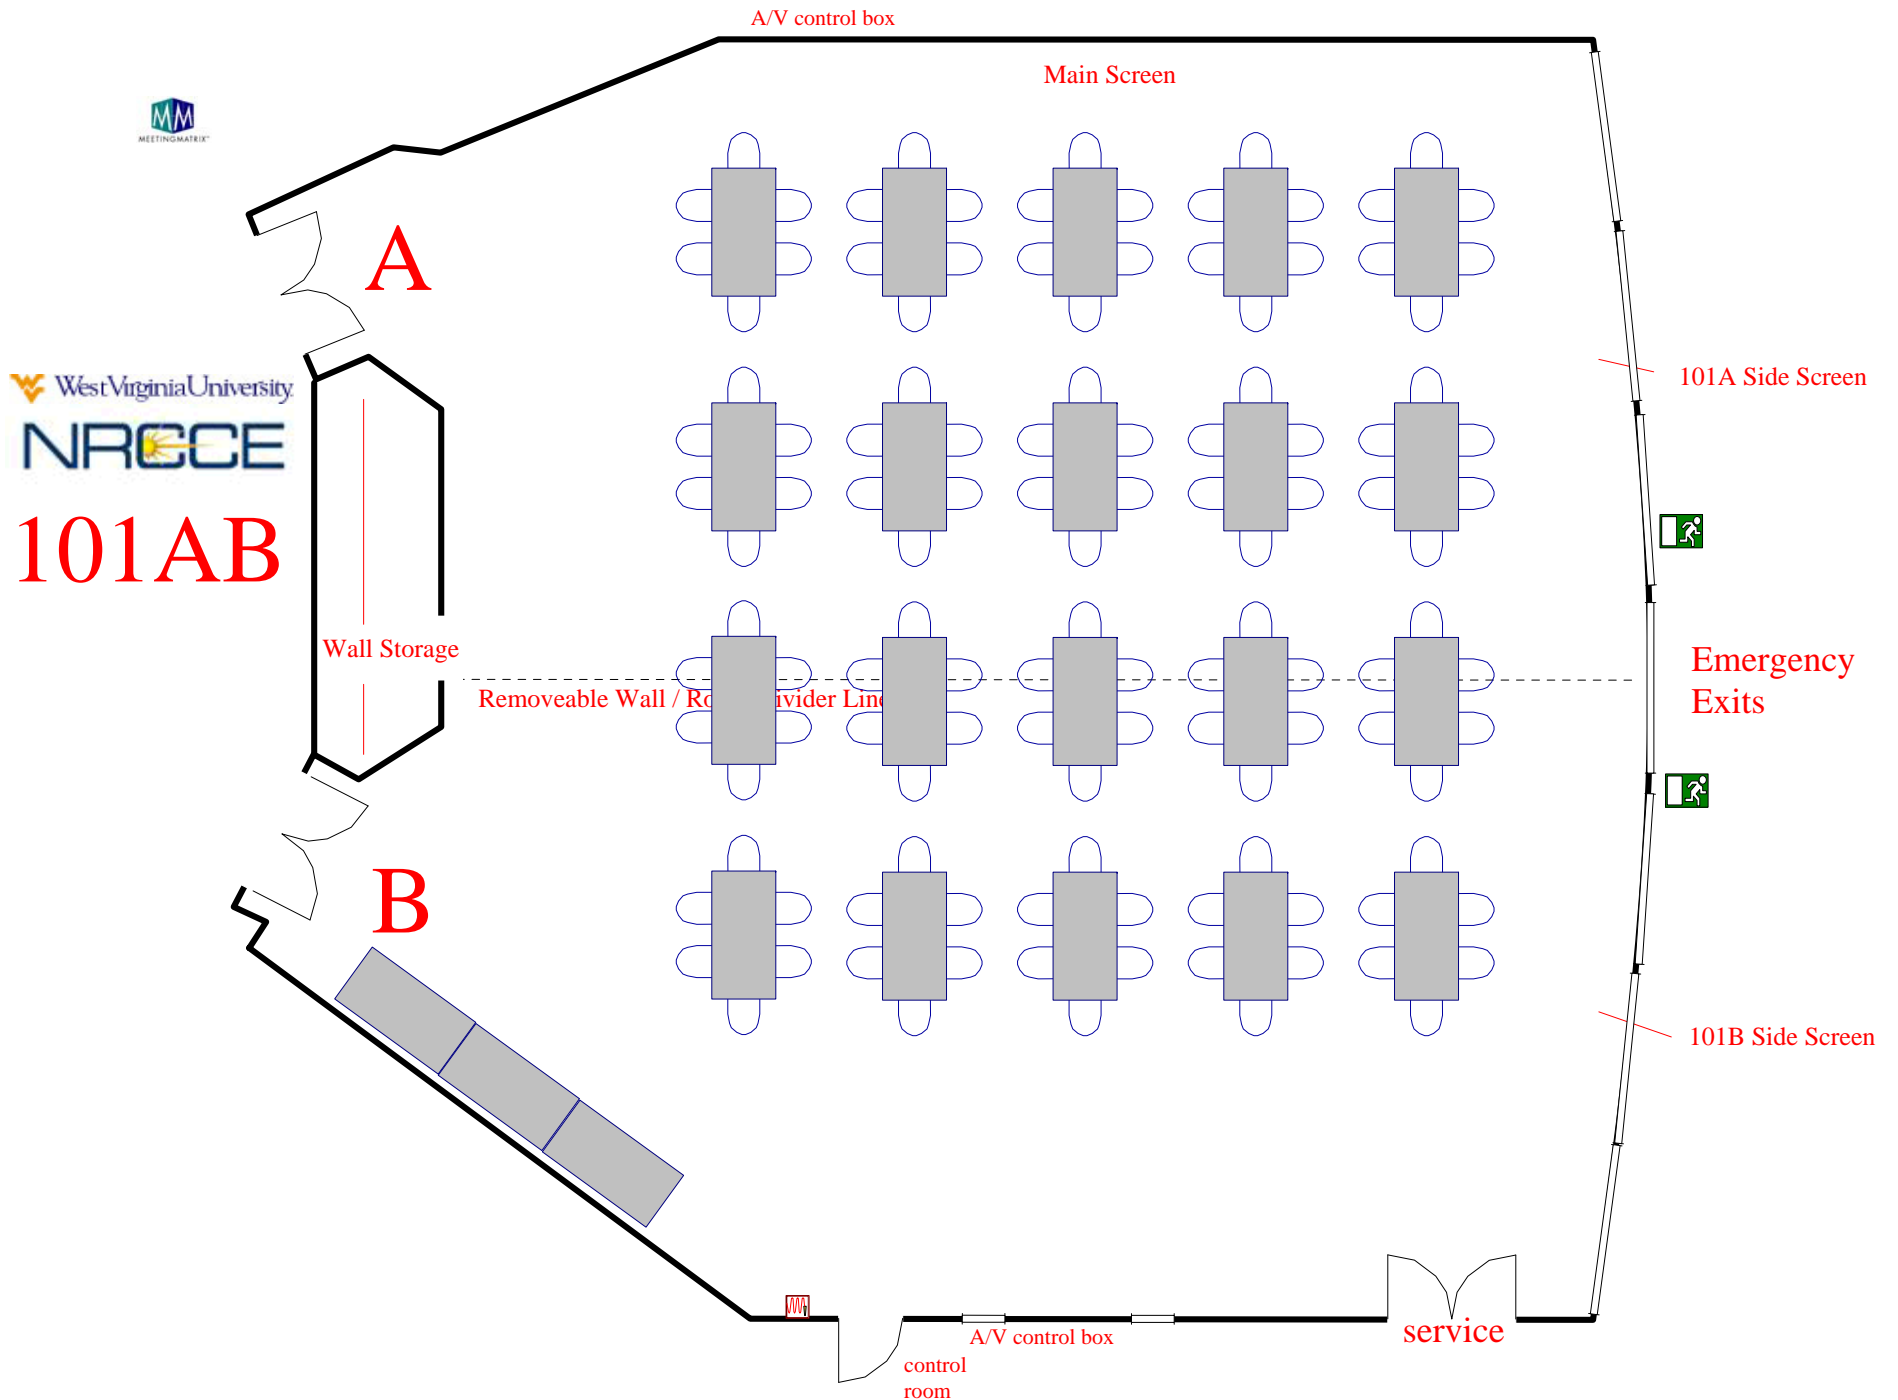

**CONFERENCE
ROOMS
PORTFOLIO
For**

Conference Room 101AB

Room Information
And
Setups

Classroom for 100 attendees

Classroom for 144 attendees

101 AB: 60 Chevron Style

Theater Style: Max seating 264

120 Luncheon max

Exhibit Displays: 30

Exhibit Displays: 43 Capacity

A/V control box

West Virginia University
NRCCE
101AB

Capacity of 43 display tables
Space per display table is 6ft x 3ft and 2ft 4in high

Open Square Conference Style for 40 attendees

101 A side: 50 Classroom - main screen

101A side: 50 Classroom - side screen

101AB spaced 50 Classroom

Chevron style for 50 attendees 101 A or B option

101B side: 50 Classroom

101 B side: 30 U-shape

101 B side: 50 Luncheon

101 A 50 Classroom / 101 B 50 Luncheon

101 A 30 U-shape / 101 B 30 Luncheon for 30

Conference Room 125AB

Room Information
And
Setups

West Virginia University
NRCCE
125AB

Conference Style Closed Square for 12 attendees