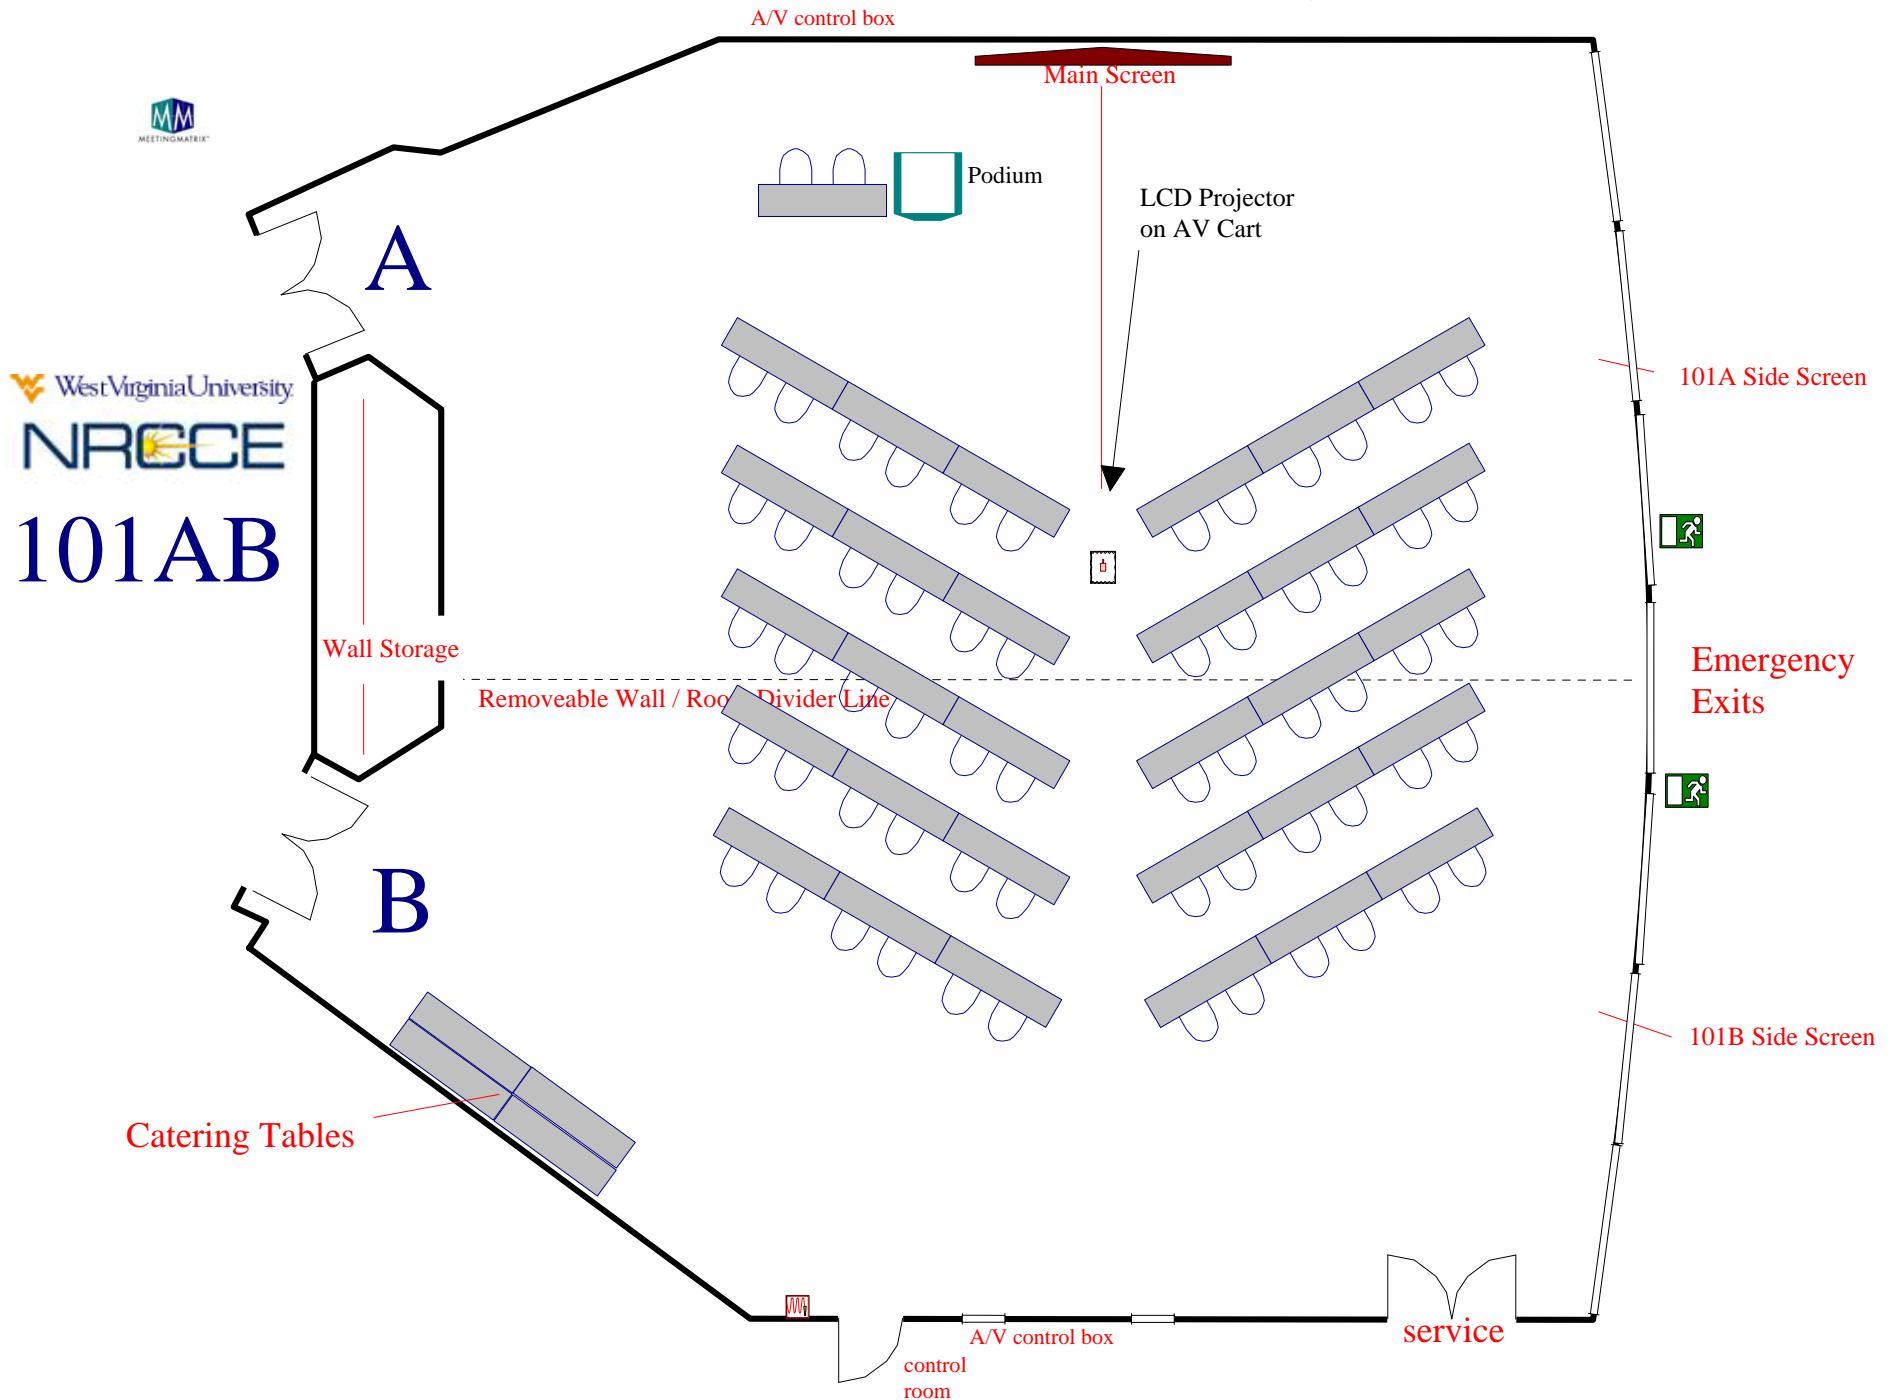

**CONFERENCE
ROOMS
PORTFOLIO
For**

Conference Room 101AB

Room Information
And
Setups

Classroom for 100 attendees

Classroom for 144 attendees

101 AB: 60 Chevron Style

Theater Style: Max seating 264

120 Luncheon max

Exhibit Displays: 30

Exhibit Displays: 43 Capacity

A/V control box

West Virginia University
NRCCE
101AB

Capacity of 43 display tables
Space per display table is 6ft x 3ft and 2ft 4in high

Open Square Conference Style for 40 attendees

101 A side: 50 Classroom - main screen

101A side: 50 Classroom - side screen

101AB spaced 50 Classroom

Chevron style for 50 attendees 101 A or B option

101B side: 50 Classroom

101 B side: 30 U-shape

101 B side: 50 Luncheon

101 A 50 Classroom / 101 B 50 Luncheon

101 A 30 U-shape / 101 B 30 Luncheon for 30

Conference Room 125AB

Room Information
And
Setups

West Virginia University
NRCCE
125AB

Conference Style Closed Square for 12 attendees