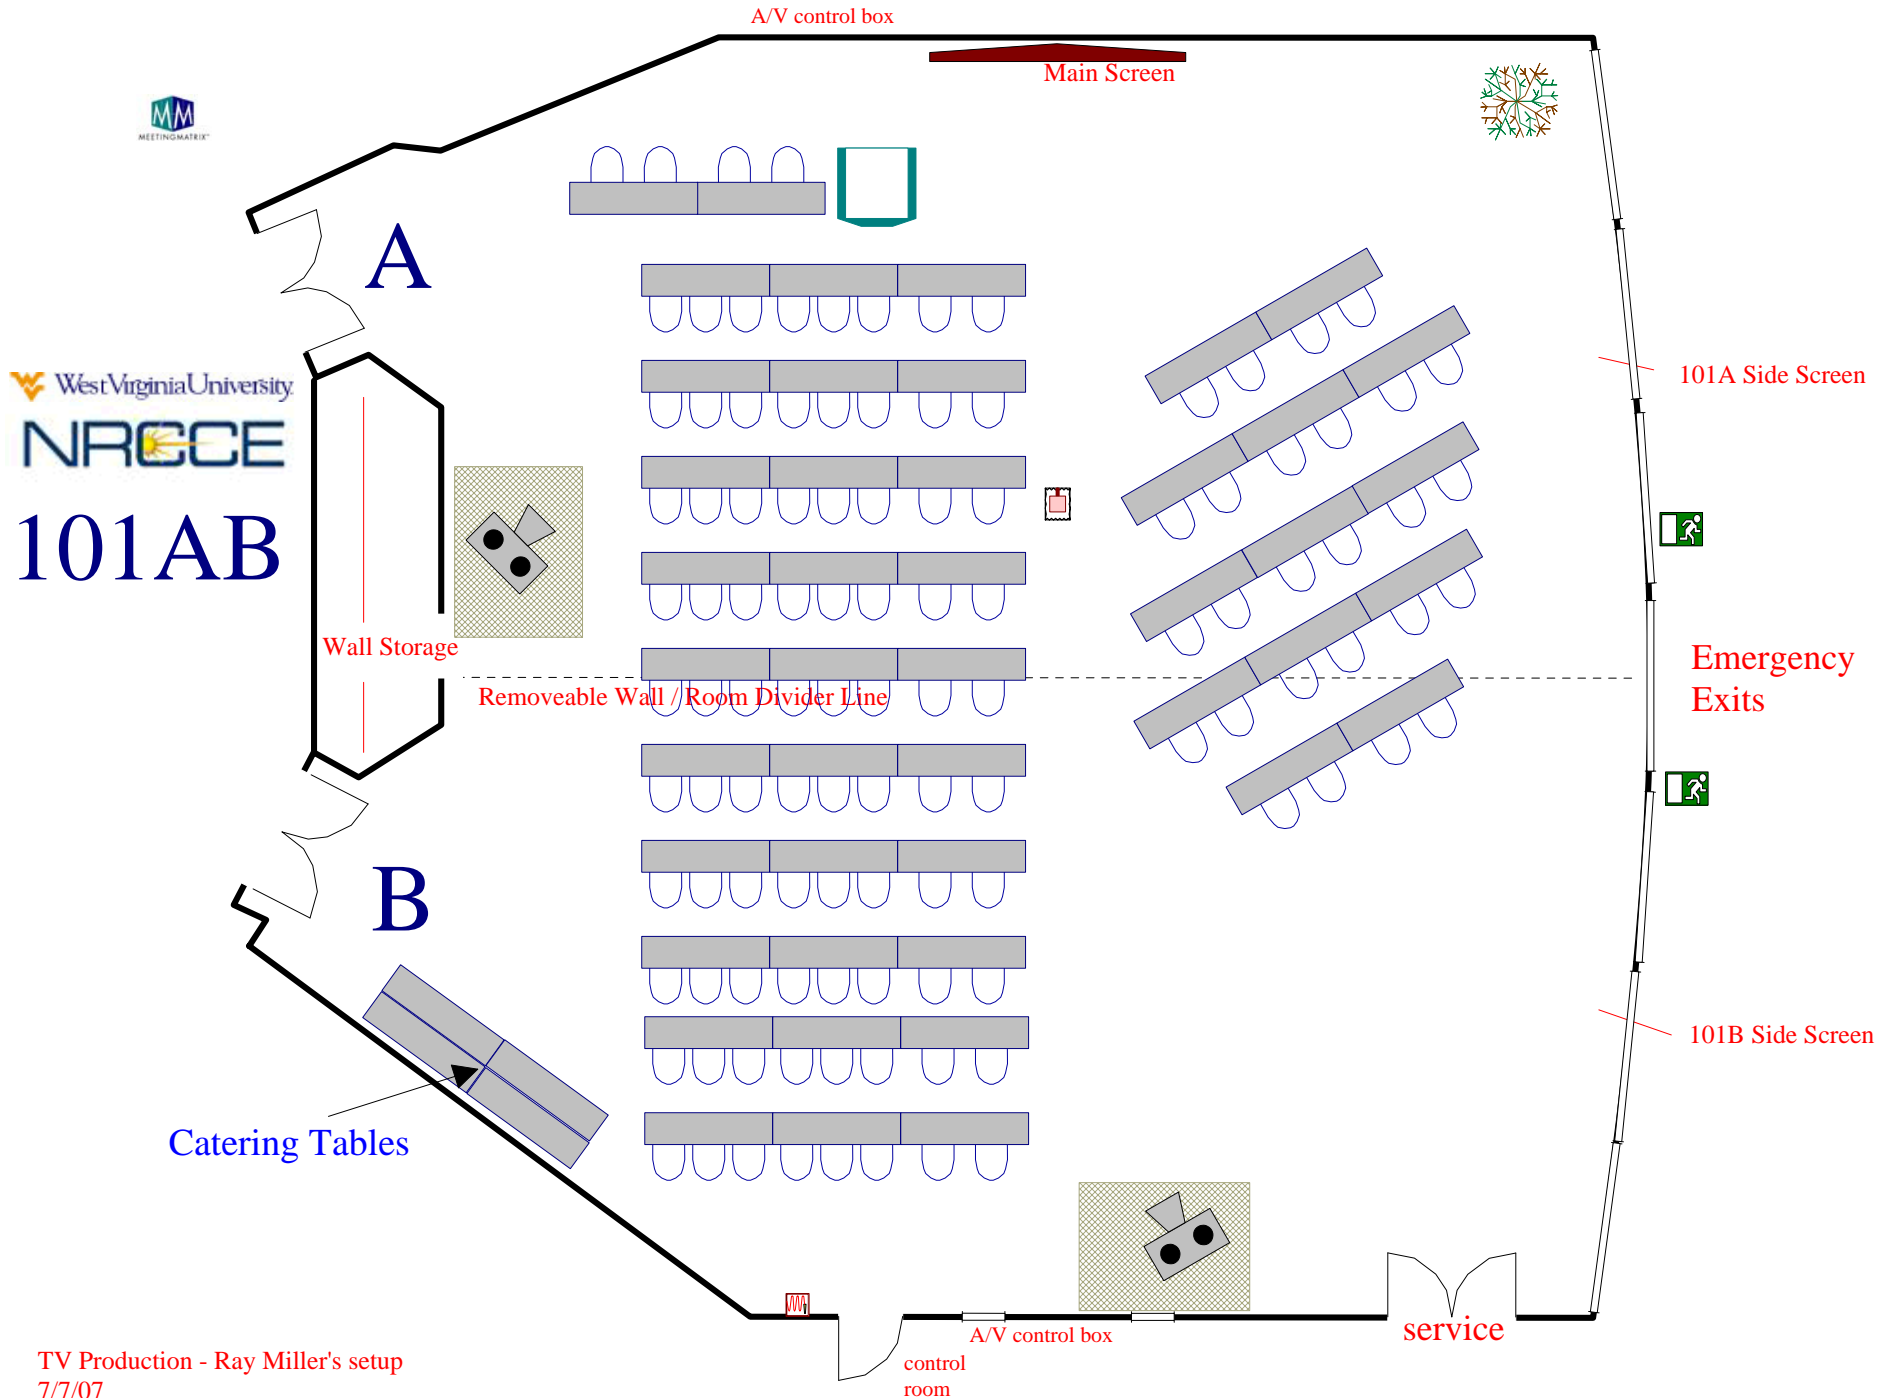

Luncheon for 25

Conference Room 109

Room Information
And
Setups

Room 109

Conference Room Lobby

Room Information
And
Setups

NRCCE LOBBY

NRCCE LOBBY

Basic Setup

NRCCE LOBBY

Luncheon for 24

NRCCE LOBBY

Luncheon for 24

NRCCE LOBBY

Catering in Lobby

NRCCE LOBBY

Exhibits Setup: 12 Display Capacity

Custom Setups

Faculty Senate Setup

101 AB: New Employee Welcome Reception

CEMR Commencement Brunch

Holiday Open House

CEMR Advisory Board Meeting

Chemical Engineering Senior Design Setup