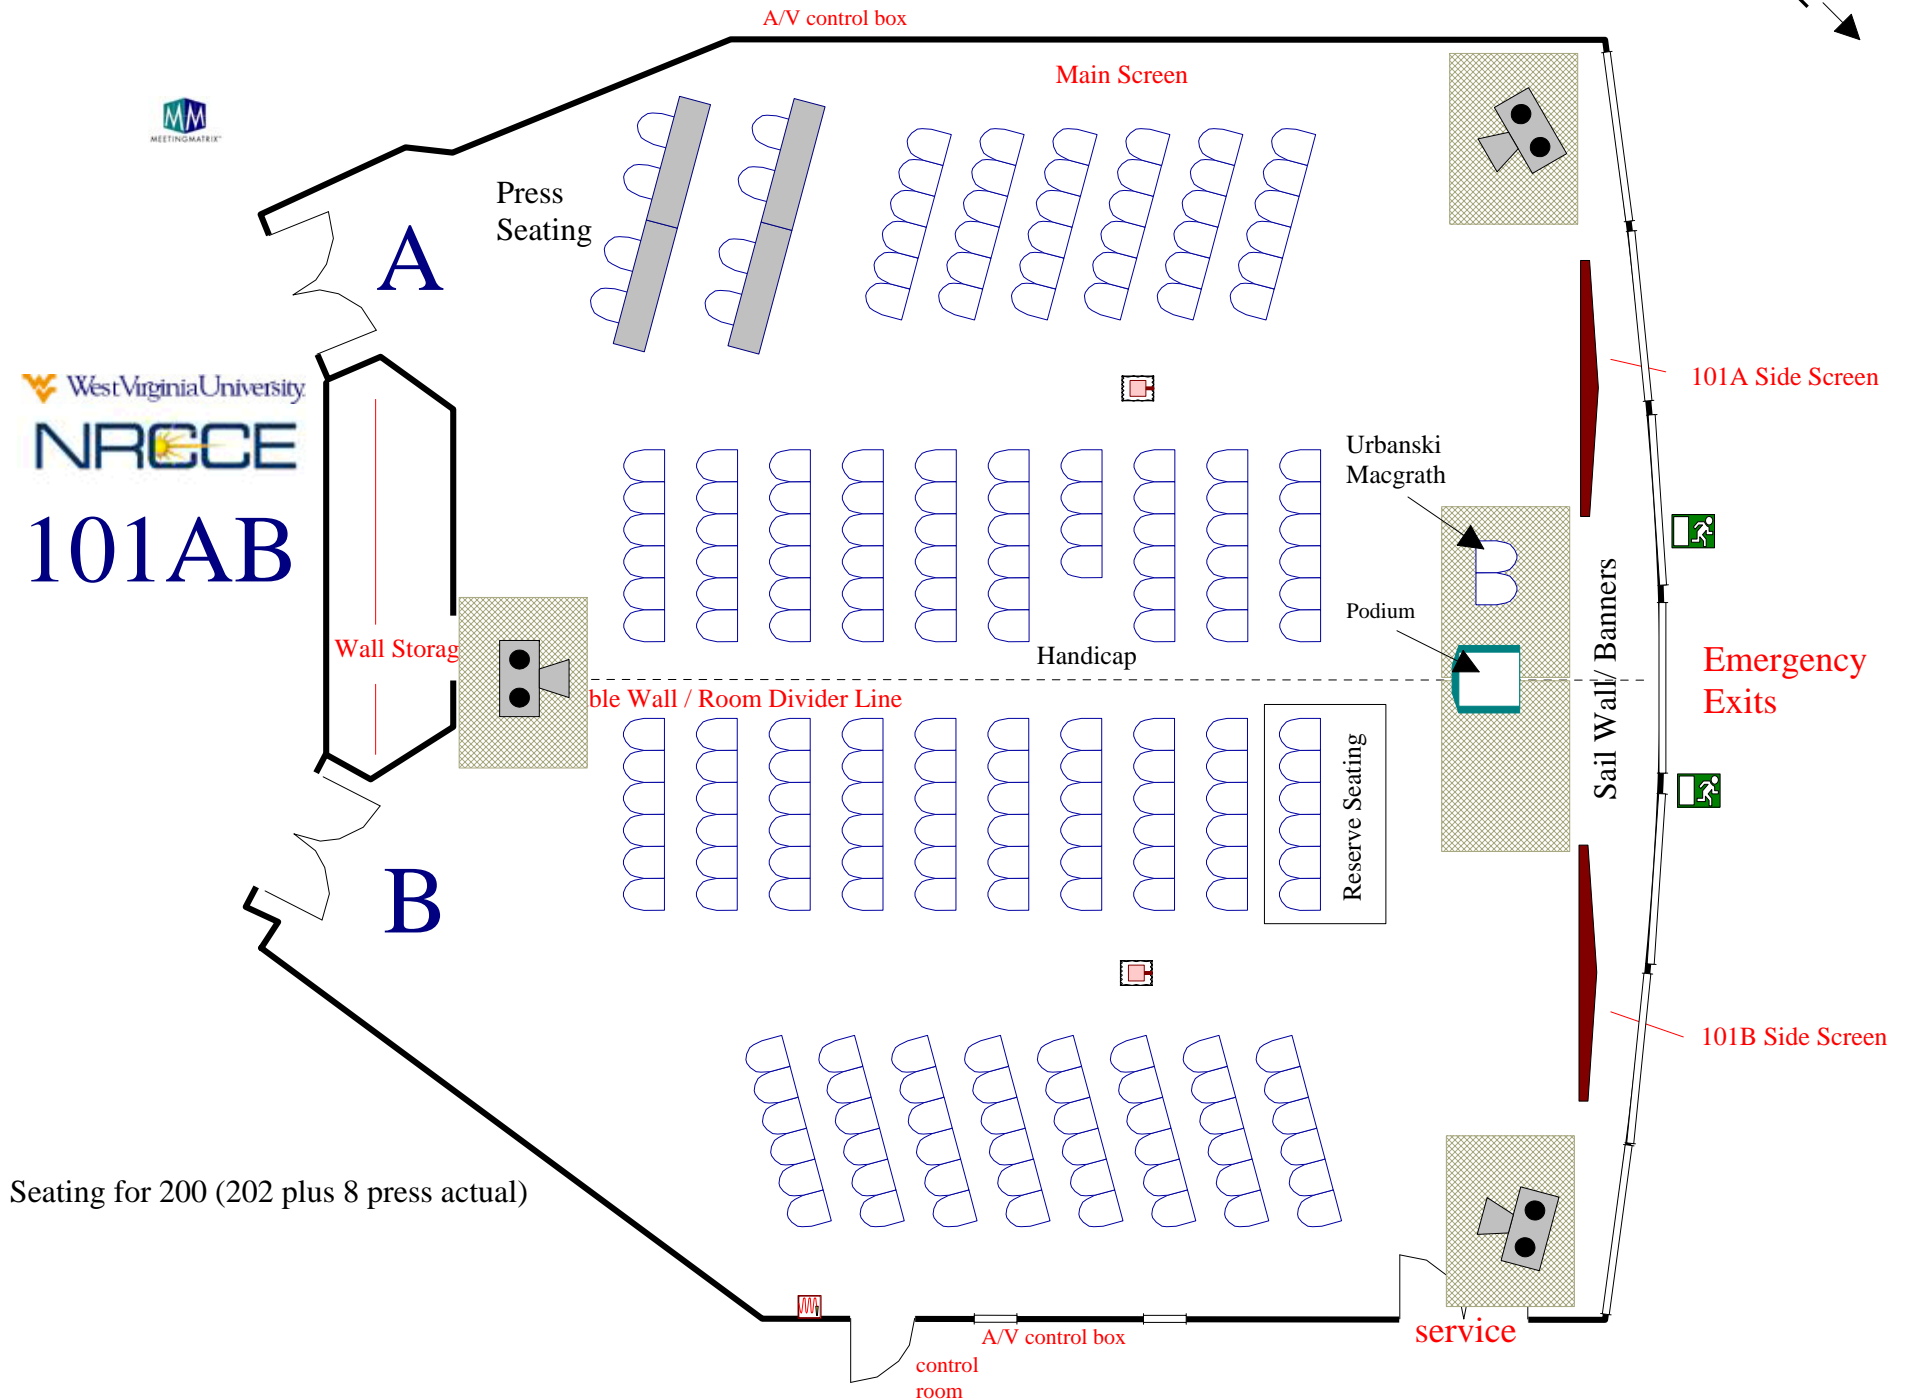

WVU National Press Club Teleconference