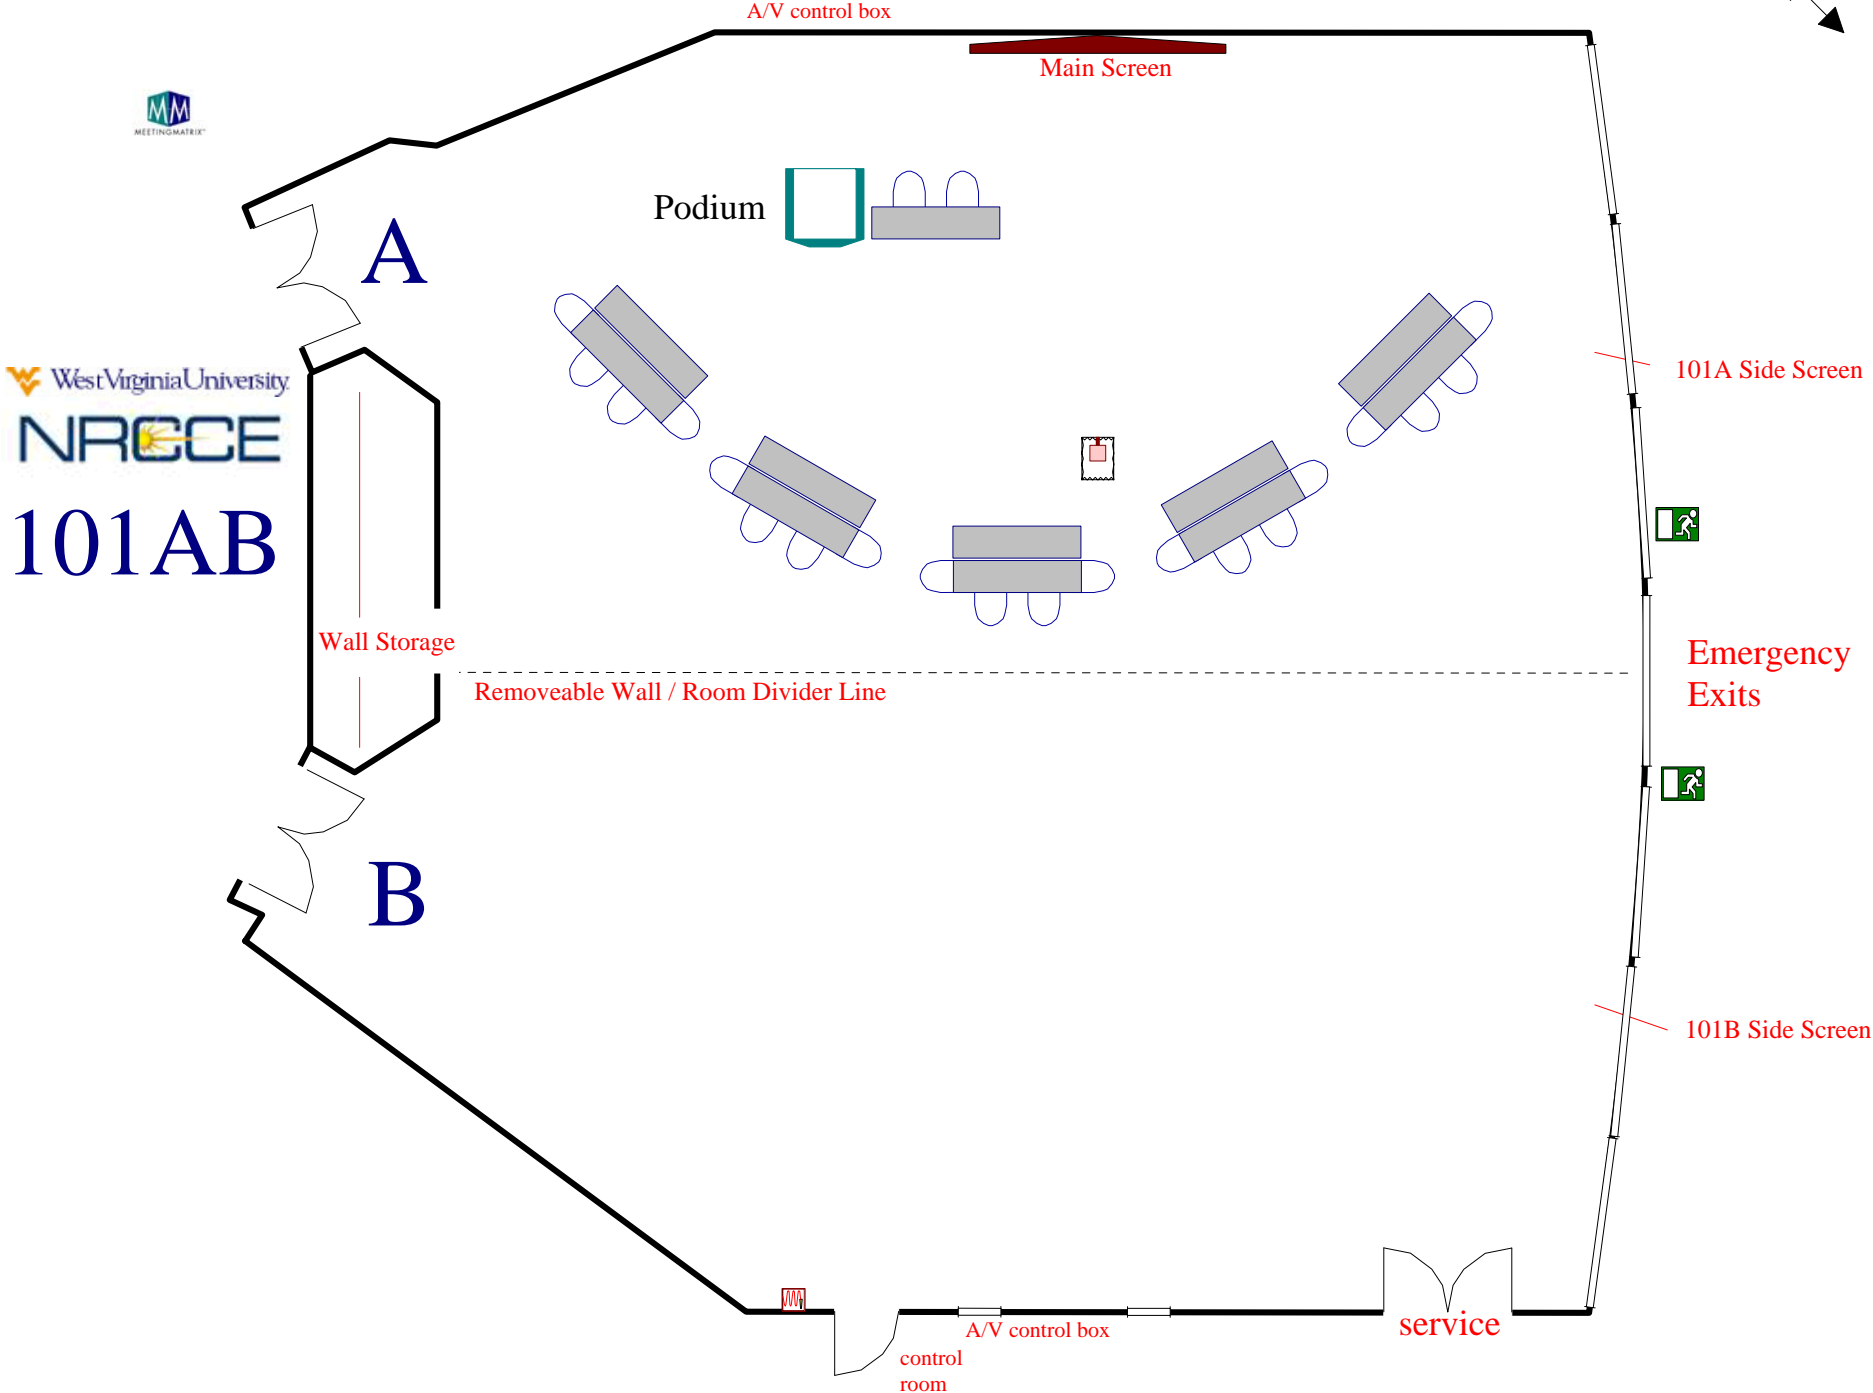

Lots of Pizza!

Wall Storage

Removal of Wall / Room Division

101A Side Screen

Emergency Exits

B

Exit

101B Side Screen

A/V control box
control room

service

Davis College 27 Exhibits

Custom Theater Setup for 70 plus Luncheon

40 Focus Group Clusters

Focus Group Clusters 25

Duel Screens Setup 64 plus Stage and Panelist

Multiple Screens: 124 Max Seating