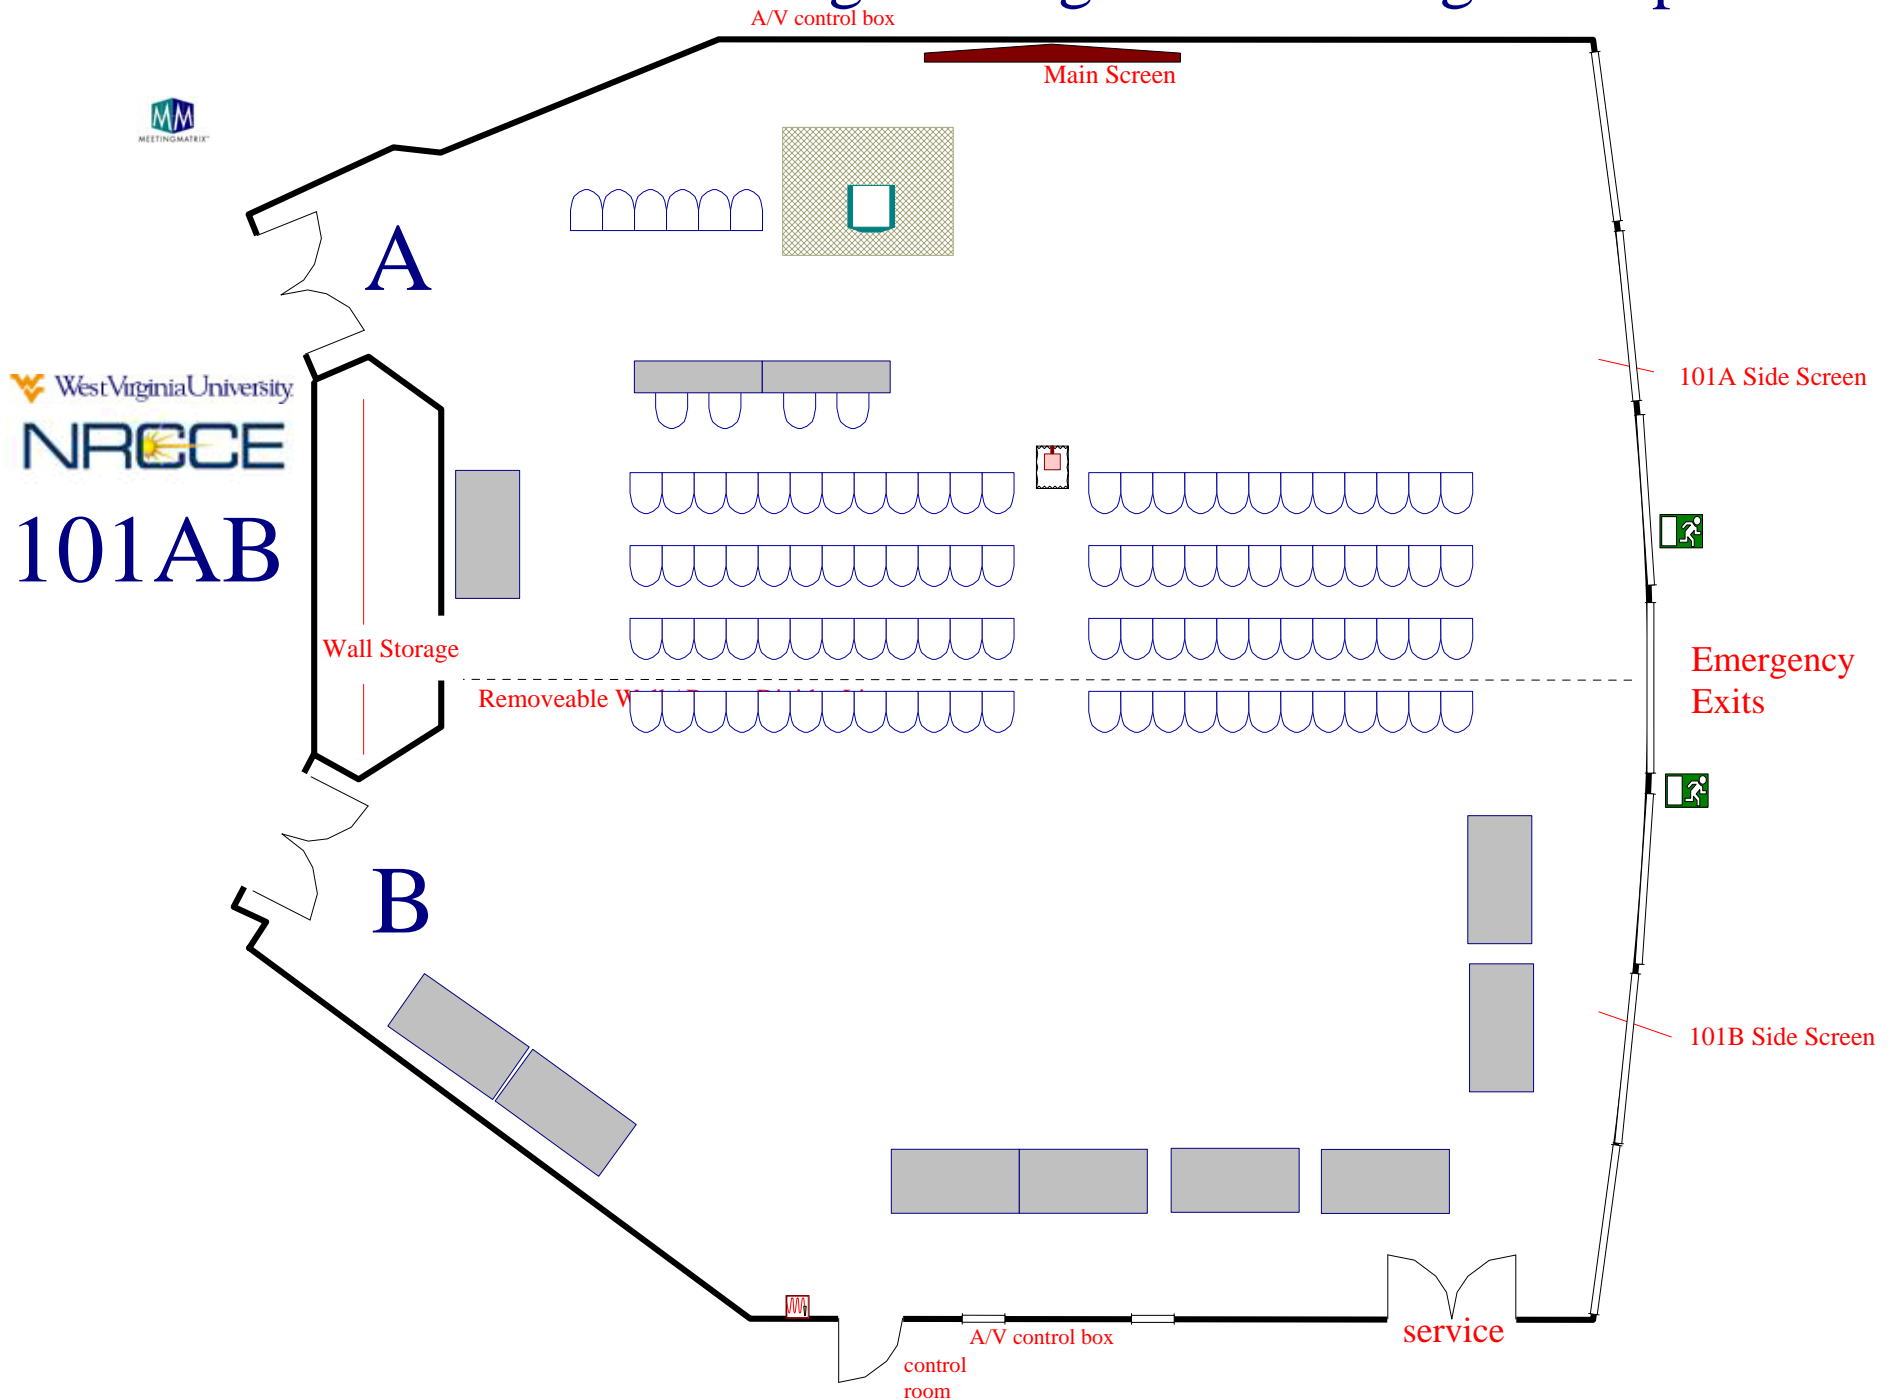

Basic Setup

NRCCE LOBBY

Luncheon for 24

NRCCE LOBBY

Luncheon for 24

NRCCE LOBBY

Catering in Lobby

NRCCE LOBBY

Exhibits Setup: 12 Display Capacity

Custom Setups

Faculty Senate Setup

101 AB: New Employee Welcome Reception

CEMR Commencement Brunch

Holiday Open House

CEMR Advisory Board Meeting

Chemical Engineering Senior Design Setup