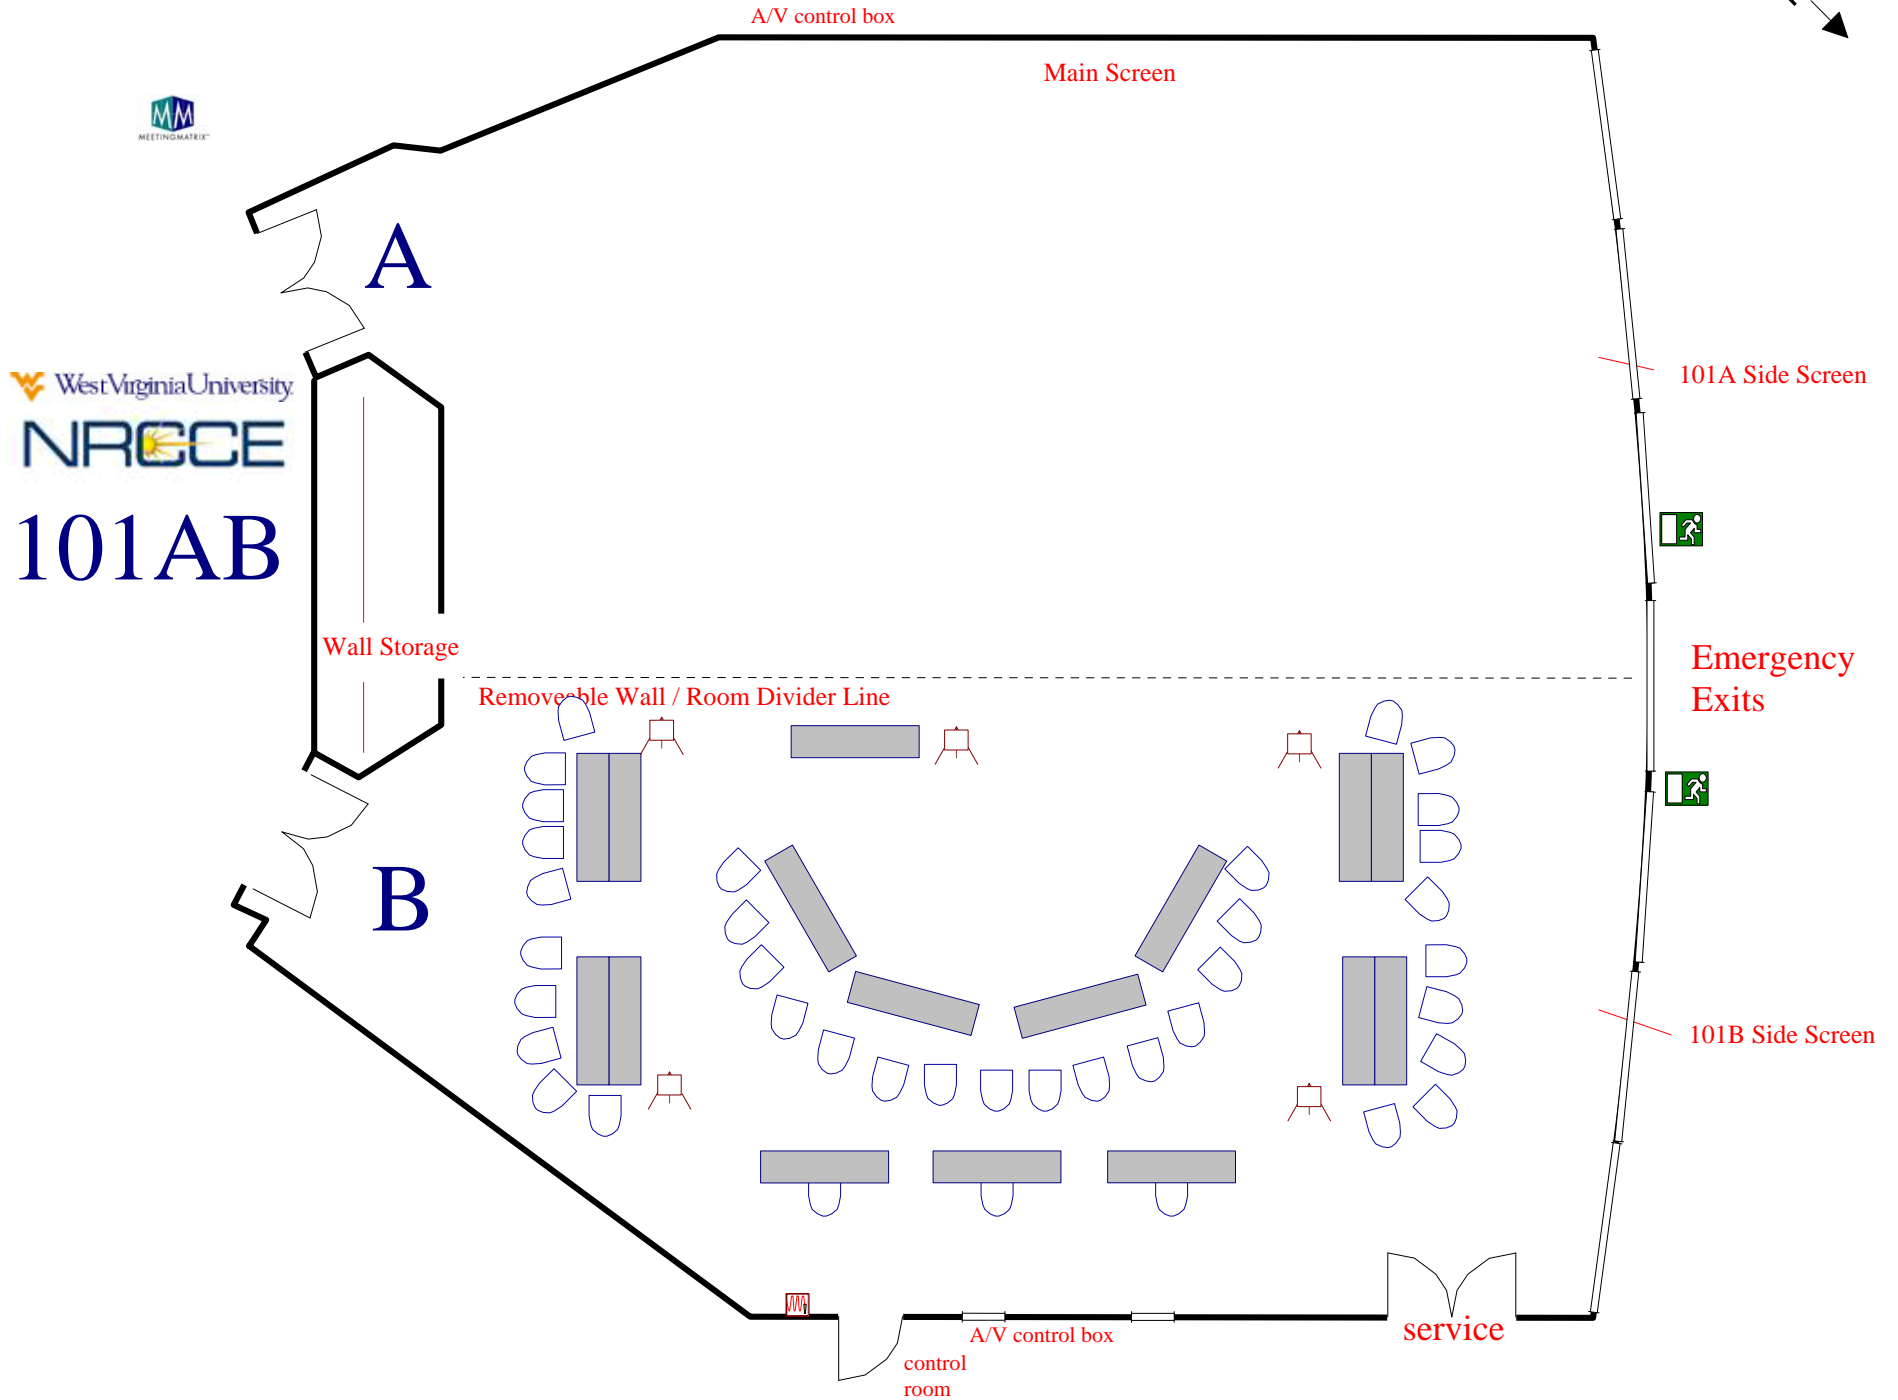

MLA Request