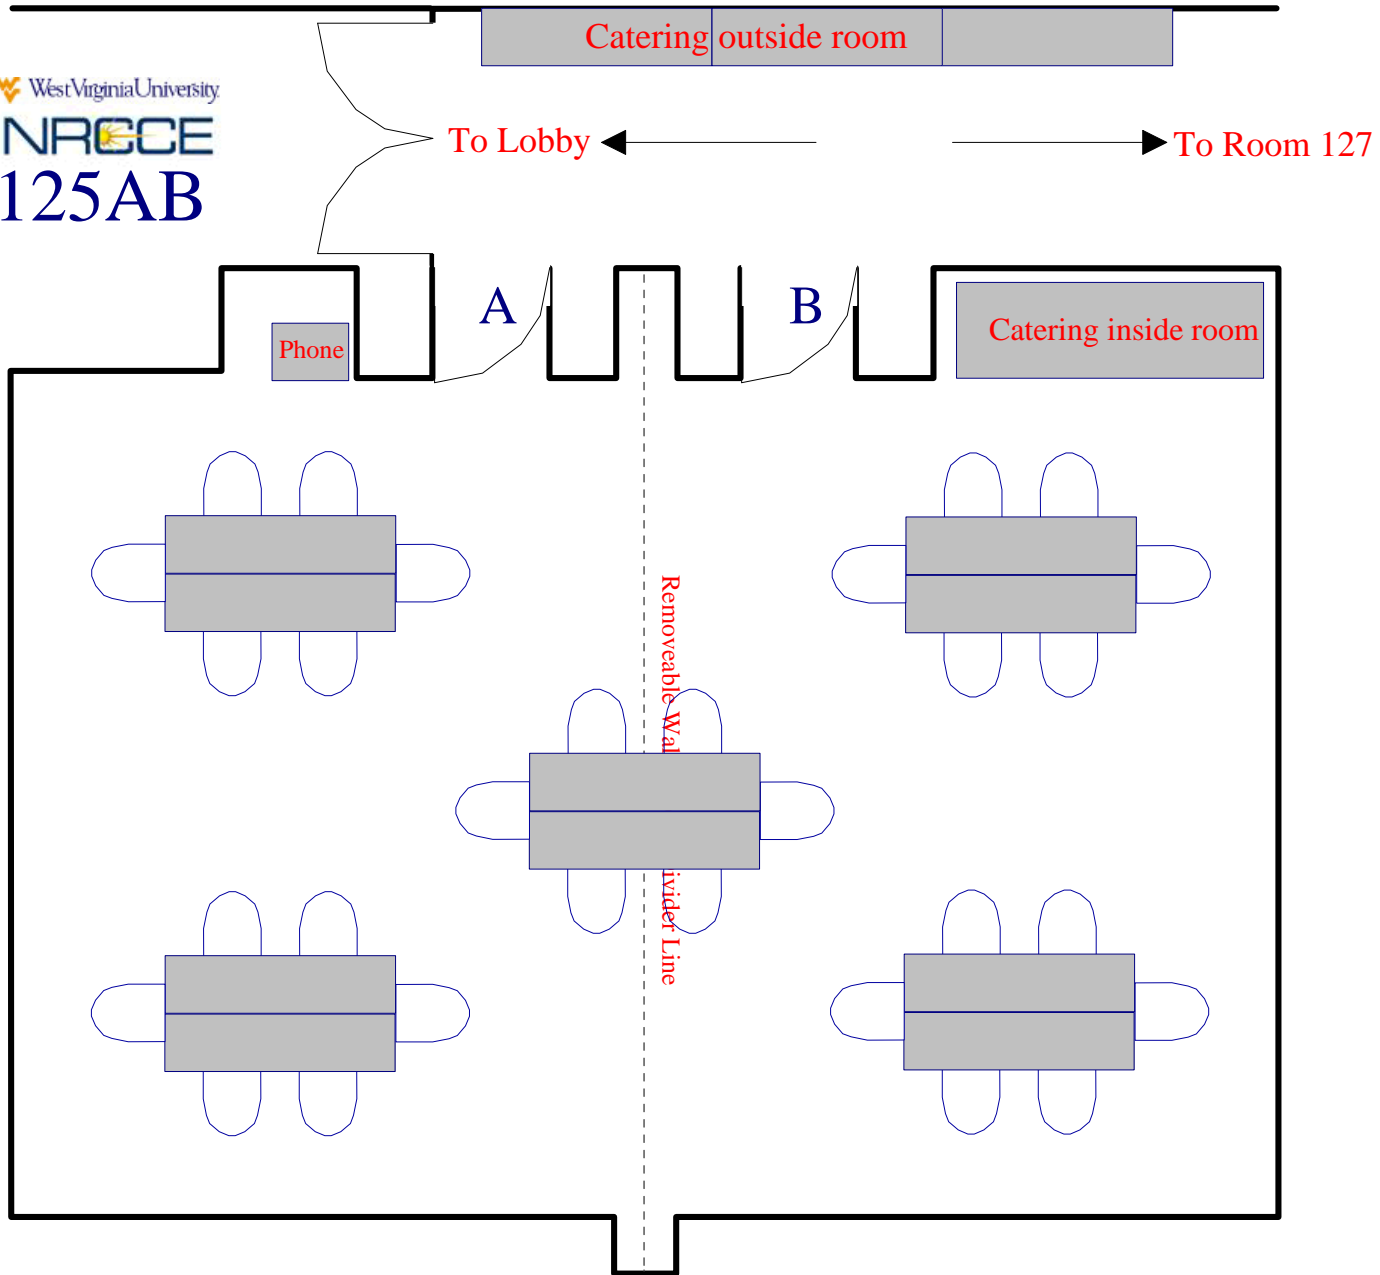

101 A side: 50 Classroom - main screen

101A side: 50 Classroom - side screen

101AB spaced 50 Classroom

Chevron style for 50 attendees 101 A or B option

101B side: 50 Classroom

101 B side: 30 U-shape

101 B side: 50 Luncheon

101 A 50 Classroom / 101 B 50 Luncheon

101 A 30 U-shape / 101 B 30 Luncheon for 30

Conference Room 125AB

Room Information
And
Setups

West Virginia University
NRCCE
125AB

Conference Style Closed Square for 12 attendees

Theater style for 60

West Virginia University
NRCCE
125AB

Chevron style for 16 attendees

West Virginia University
NRCCE
125AB

Luncheon for 30

West Virginia University
NRCCE
125AB

Luncheon for 36

West Virginia University
NRCCE
125AB

Room Divider: Conference Closed Square 8 attendees each

West Virginia University
NRCCE
125AB

A Conference style 12 attendees / B Luncheon for 12

West Virginia University
NRCCE
125AB

Split Classroom

West Virginia University
NRCCE
125AB