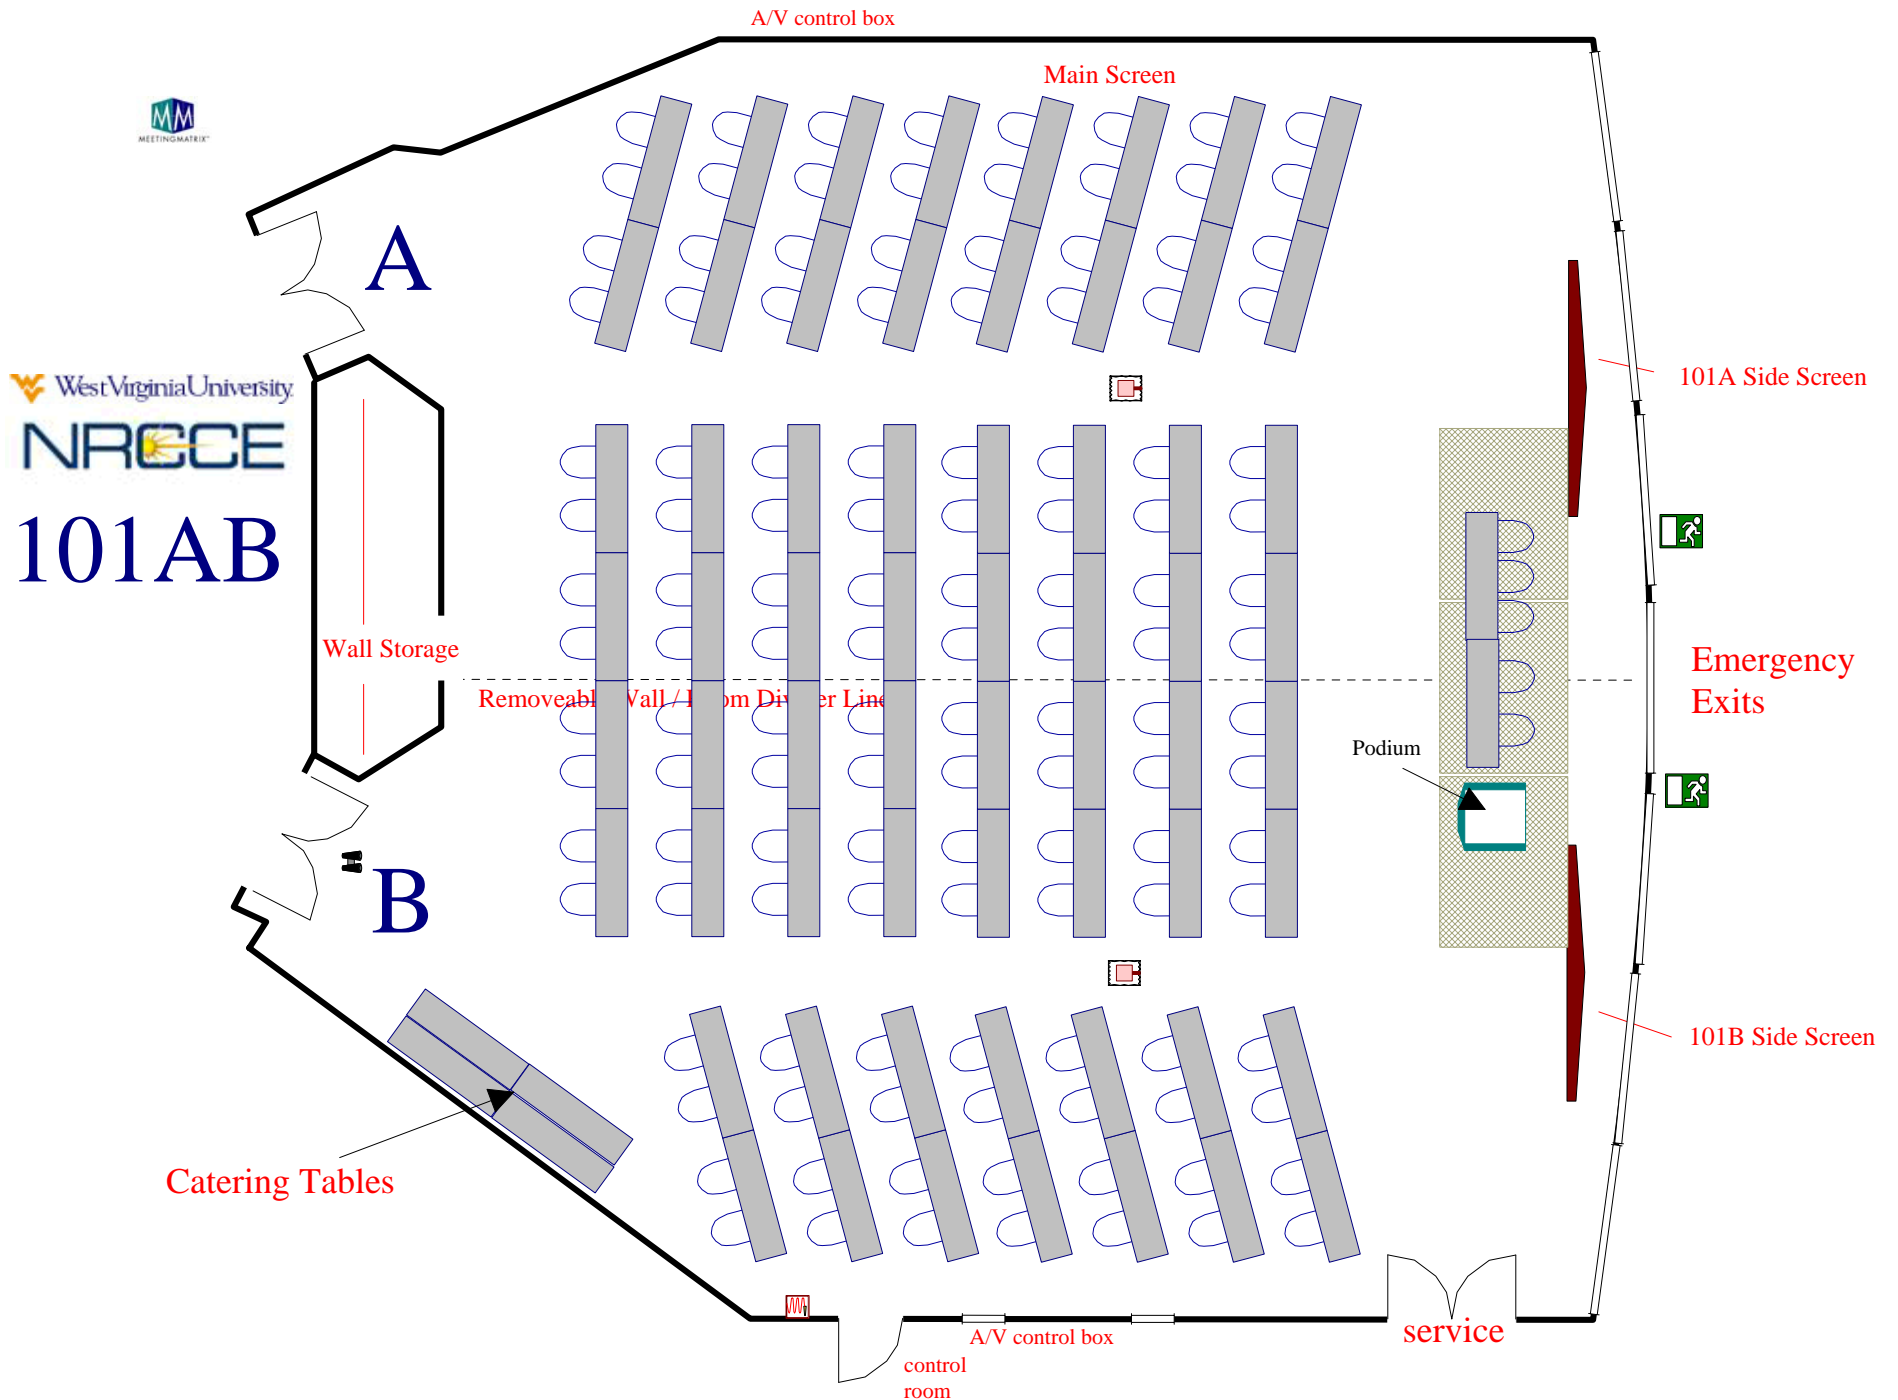

Conference Room 127

Room Information
And
Setups

Conference Style: Closed Square for 12 attendees

Classroom for 16 attendees

Classroom for 22 attendees

Chevron for 16 attendees

Theater style for 40

U-shaped for 12

A/V control box
control room

service

Davis College 27 Exhibits

Custom Theater Setup for 70 plus Luncheon

40 Focus Group Clusters

Focus Group Clusters 25

Duel Screens Setup 64 plus Stage and Panelist

Multiple Screens: 124 Max Seating