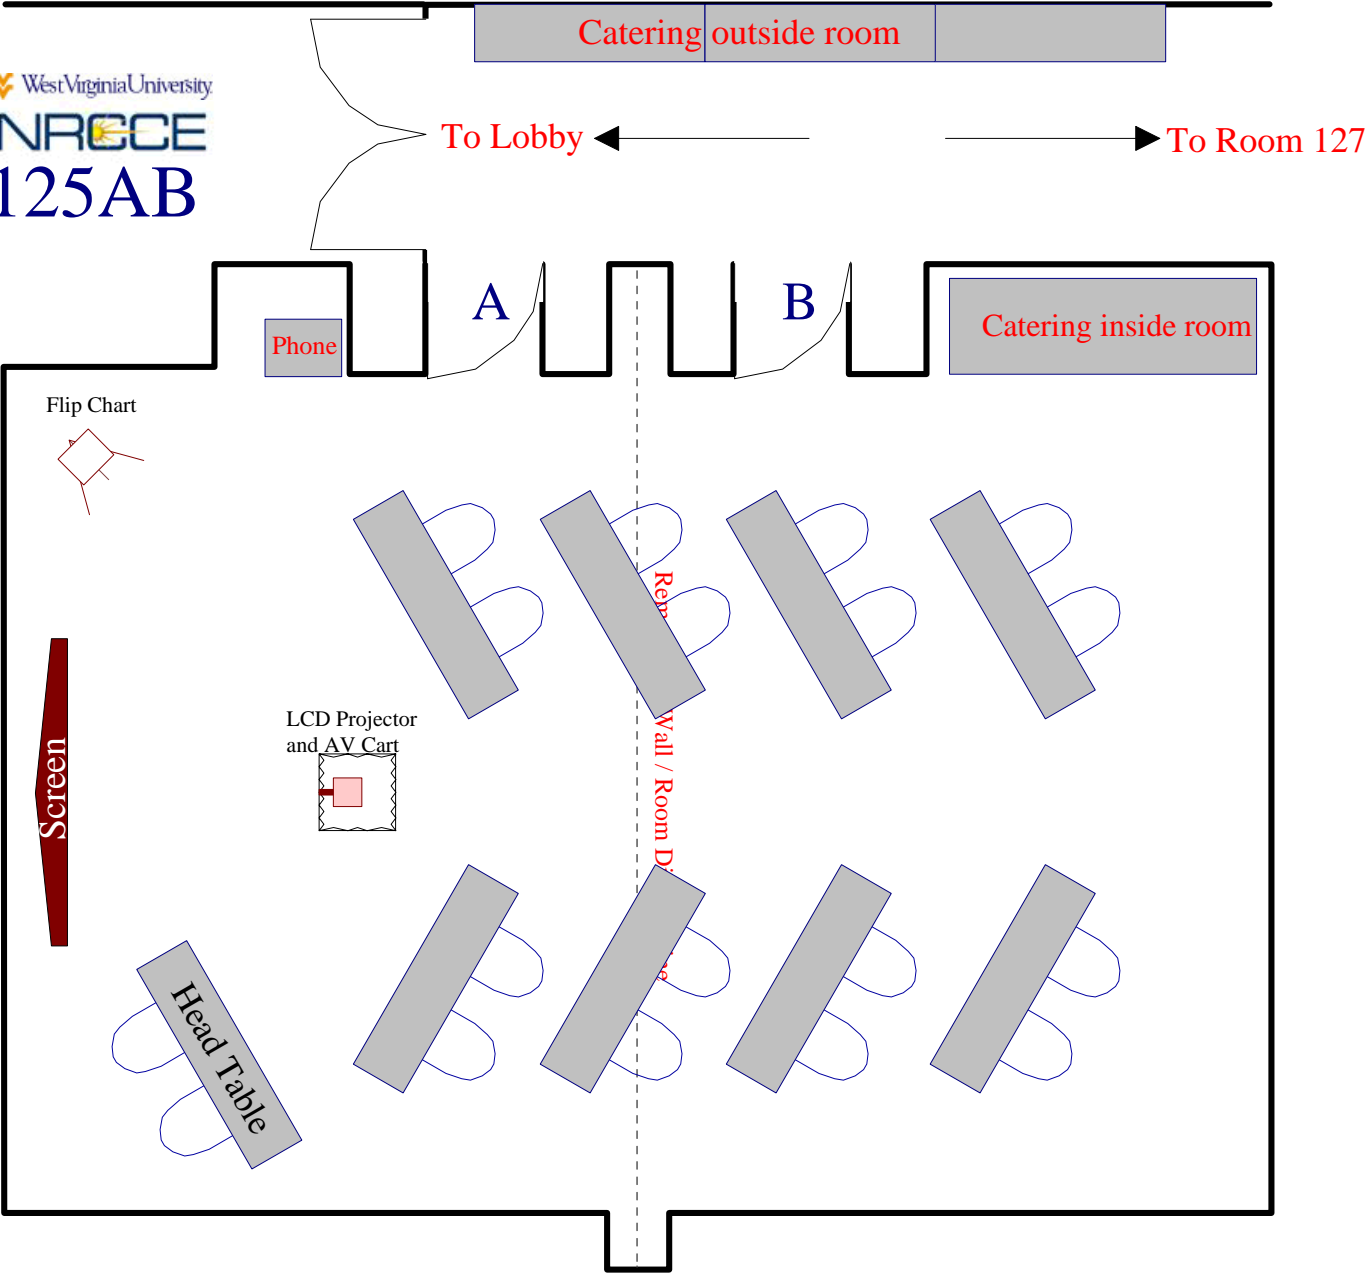

101 A 50 Classroom / 101 B 50 Luncheon

101 A 30 U-shape / 101 B 30 Luncheon for 30

Conference Room 125AB

Room Information
And
Setups

West Virginia University
NRCCE
125AB

Conference Style Closed Square for 12 attendees

Theater style for 60

West Virginia University
NRCCE
125AB

Chevron style for 16 attendees

West Virginia University
NRCCE
125AB

Luncheon for 30

West Virginia University
NRCCE
125AB

Luncheon for 36

West Virginia University
NRCCE
125AB

Room Divider: Conference Closed Square 8 attendees each

West Virginia University
NRCCE
125AB

A Conference style 12 attendees / B Luncheon for 12

West Virginia University
NRCCE
125AB

Split Classroom

West Virginia University
NRCCE
125AB