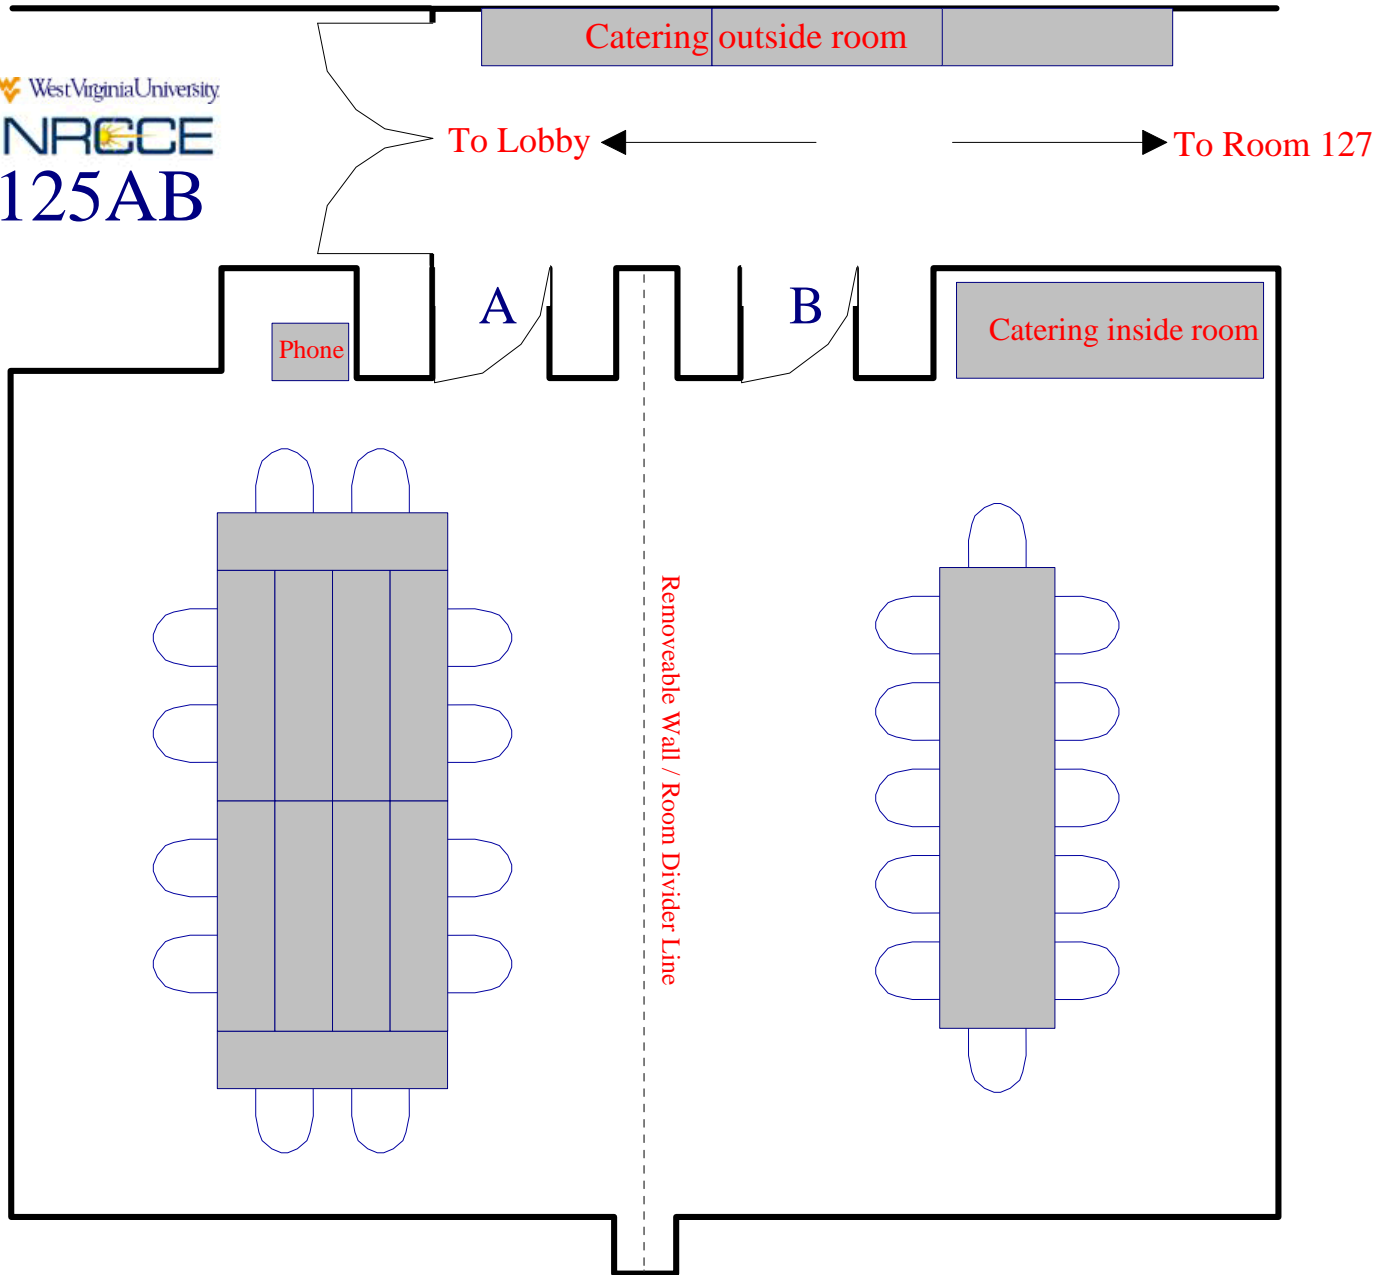

Theater style for 60

West Virginia University
NRCCE
125AB

Chevron style for 16 attendees

West Virginia University
NRCCE
125AB

Luncheon for 30

West Virginia University
NRCCE
125AB

Luncheon for 36

West Virginia University
NRCCE
125AB

Room Divider: Conference Closed Square 8 attendees each

West Virginia University
NRCCE
125AB

A Conference style 12 attendees / B Luncheon for 12

West Virginia University
NRCCE
125AB

Split Classroom

West Virginia University
NRCCE
125AB

Conference Room 127

Room Information
And
Setups

Conference Style: Closed Square for 12 attendees

Classroom for 16 attendees

Classroom for 22 attendees

Chevron for 16 attendees

Theater style for 40

U-shaped for 12

Luncheon for 25

Conference Room 109

Room Information
And
Setups

Room 109

Conference Room Lobby

Room Information
And
Setups

NRCCE LOBBY

NRCCE LOBBY