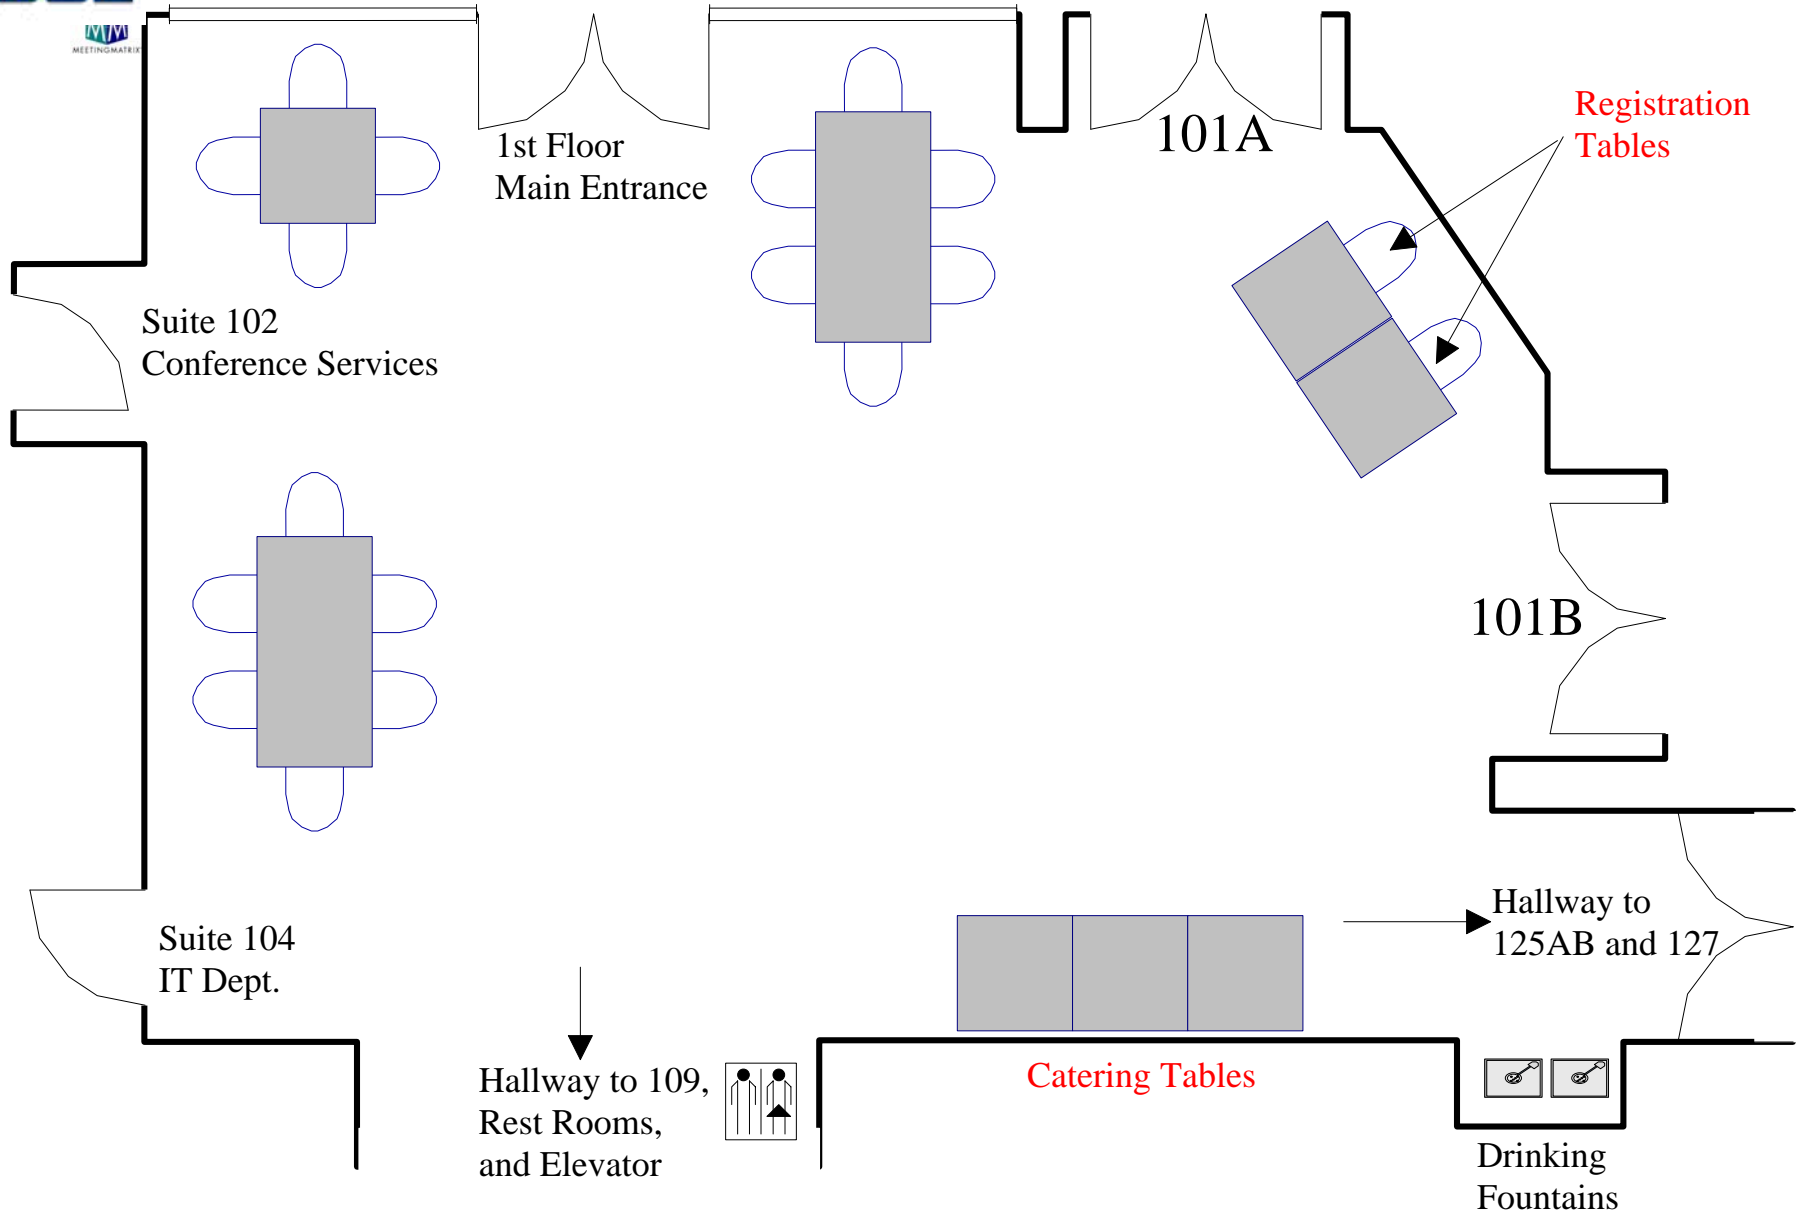

Conference Room 127

Room Information
And
Setups

Conference Style: Closed Square for 12 attendees

Classroom for 16 attendees

Classroom for 22 attendees

Chevron for 16 attendees

Theater style for 40

U-shaped for 12

Luncheon for 25

Conference Room 109

Room Information
And
Setups

Room 109

Conference Room Lobby

Room Information
And
Setups

NRCCE LOBBY

NRCCE LOBBY

Basic Setup

NRCCE LOBBY

Luncheon for 24

NRCCE LOBBY

Luncheon for 24

NRCCE LOBBY

Catering in Lobby

NRCCE LOBBY

Exhibits Setup: 12 Display Capacity

Custom Setups

Faculty Senate Setup

101 AB: New Employee Welcome Reception

CEMR Commencement Brunch

Holiday Open House

CEMR Advisory Board Meeting

Chemical Engineering Senior Design Setup