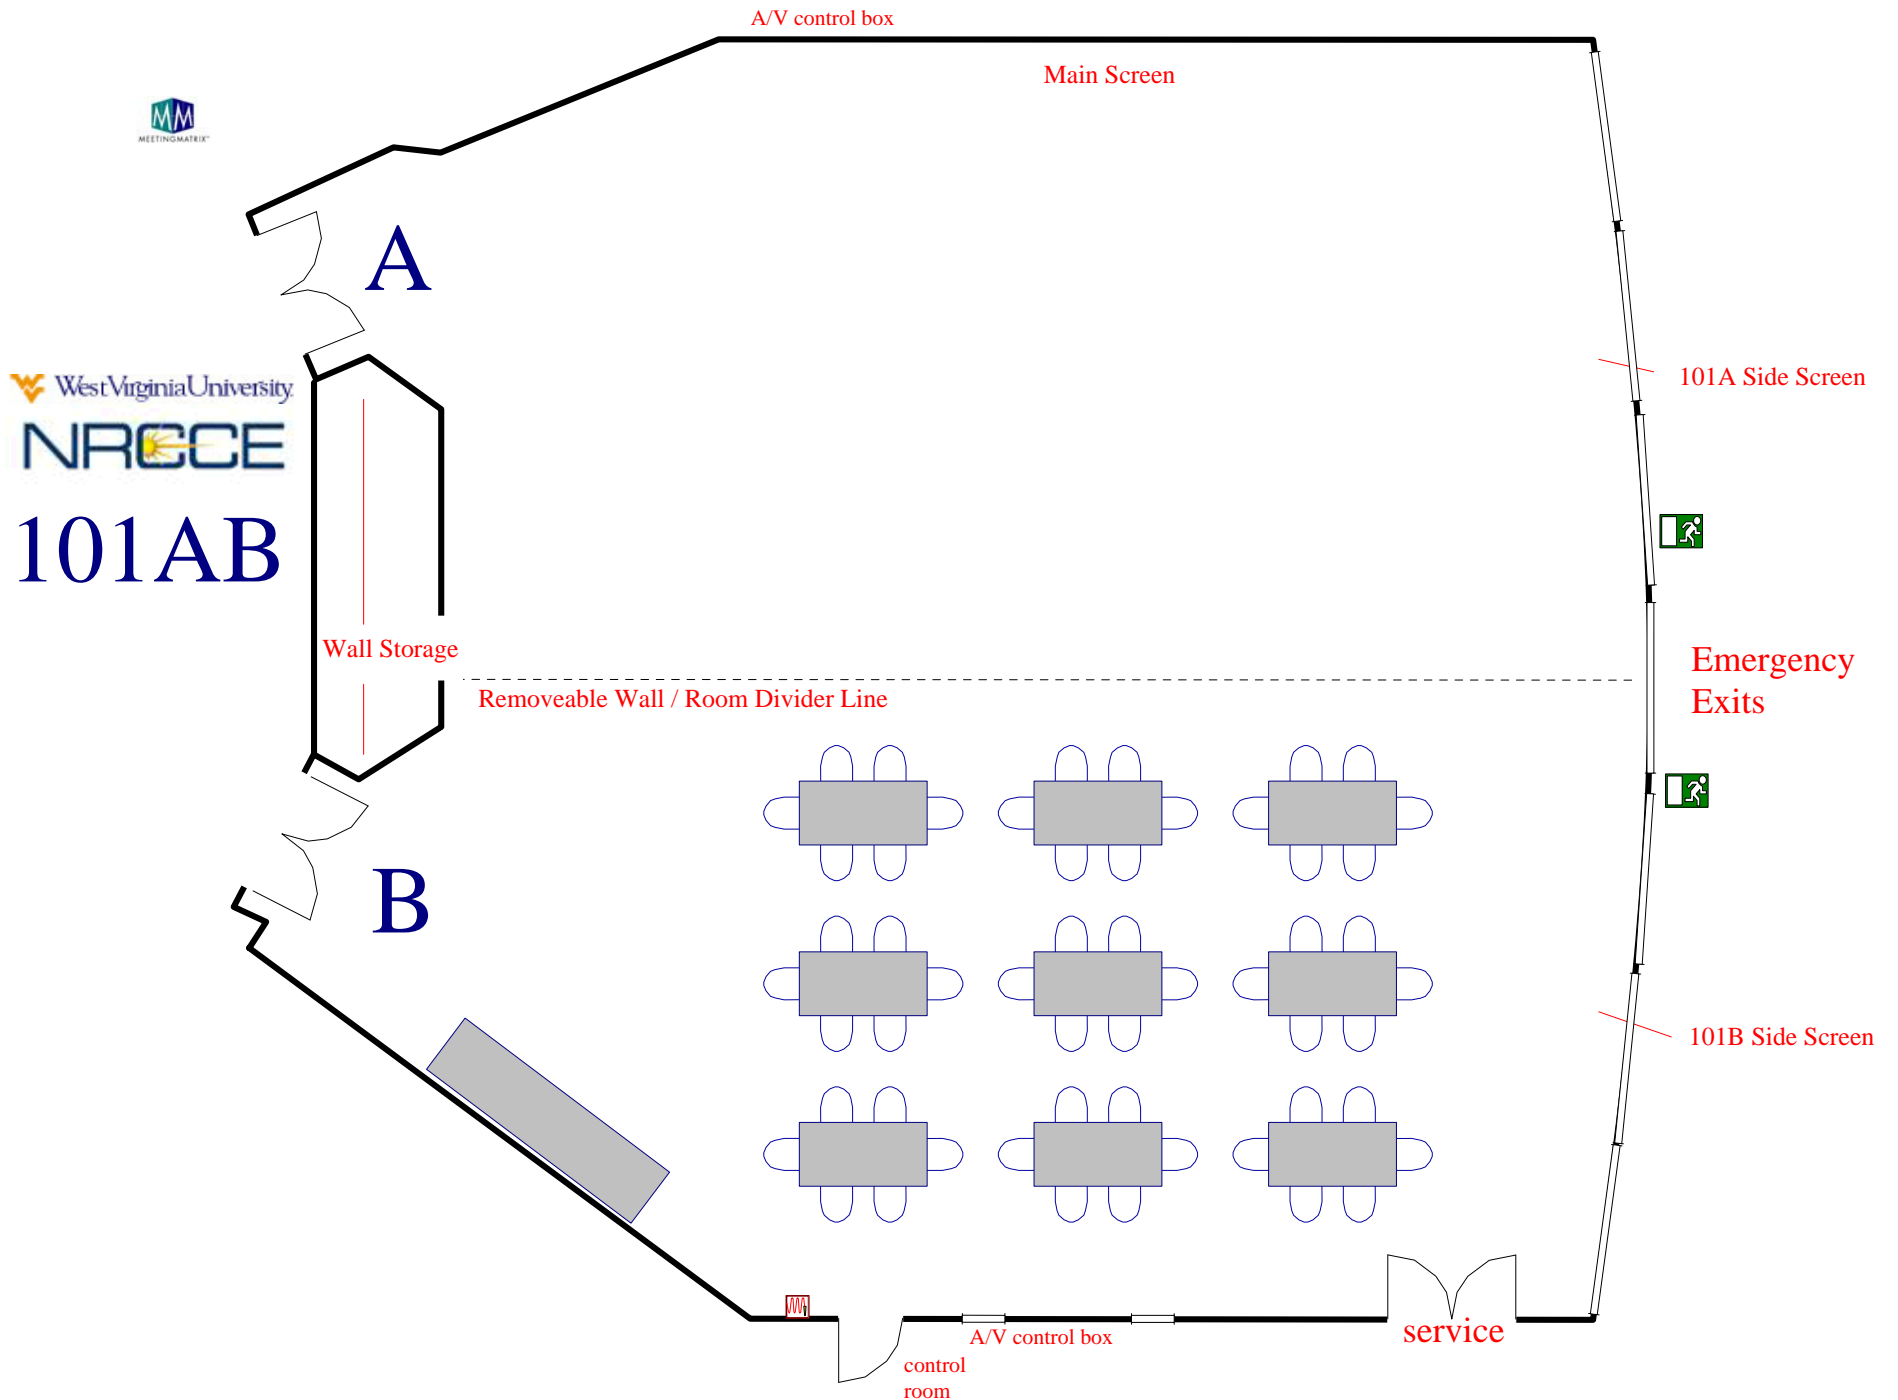

**CONFERENCE
ROOMS
PORTFOLIO
For**

Conference Room 101AB

Room Information
And
Setups

Classroom for 100 attendees

Classroom for 144 attendees

101 AB: 60 Chevron Style

Theater Style: Max seating 264

120 Luncheon max

Exhibit Displays: 30

Exhibit Displays: 43 Capacity

A/V control box

West Virginia University
NRCCE
101AB

Capacity of 43 display tables
Space per display table is 6ft x 3ft and 2ft 4in high

Open Square Conference Style for 40 attendees

101 A side: 50 Classroom - main screen

101A side: 50 Classroom - side screen

101AB spaced 50 Classroom

Chevron style for 50 attendees 101 A or B option

101B side: 50 Classroom

101 B side: 30 U-shape

101 B side: 50 Luncheon

101 A 50 Classroom / 101 B 50 Luncheon

101 A 30 U-shape / 101 B 30 Luncheon for 30

Conference Room 125AB

Room Information
And
Setups

West Virginia University
NRCCE
125AB

Conference Style Closed Square for 12 attendees