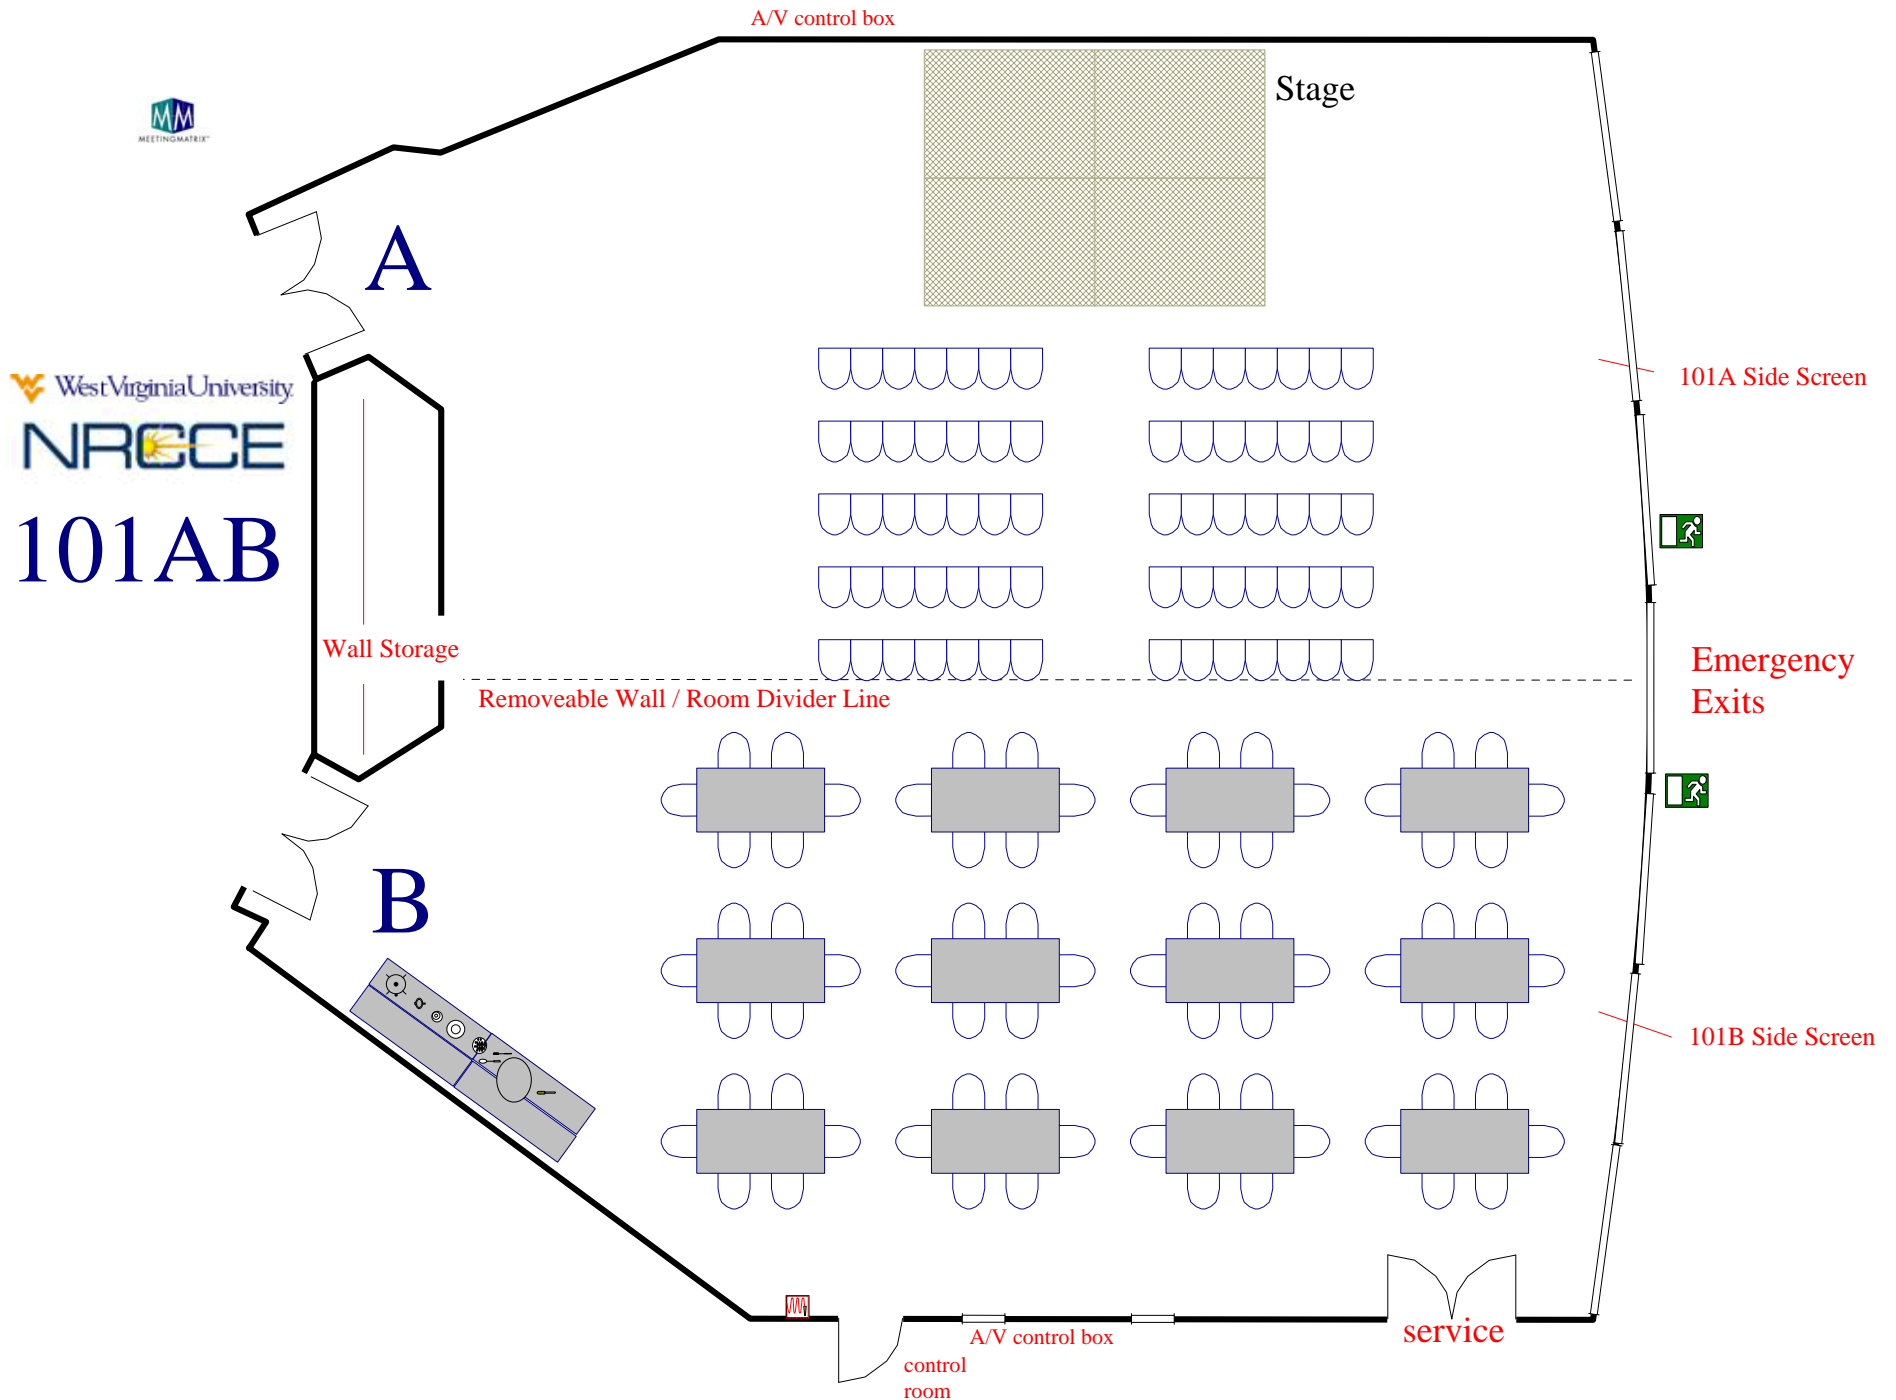

Conference Room 127

Room Information
And
Setups

Conference Style: Closed Square for 12 attendees

Classroom for 16 attendees

Classroom for 22 attendees

Chevron for 16 attendees

Theater style for 40

U-shaped for 12

Lots of Pizza!

Wall Storage

Removal of Wall / Room Division

101A Side Screen

Emergency Exits

B

Exit

101B Side Screen

A/V control box
control room

service

Davis College 27 Exhibits

Custom Theater Setup for 70 plus Luncheon

40 Focus Group Clusters

Focus Group Clusters 25

Duel Screens Setup 64 plus Stage and Panelist

Multiple Screens: 124 Max Seating