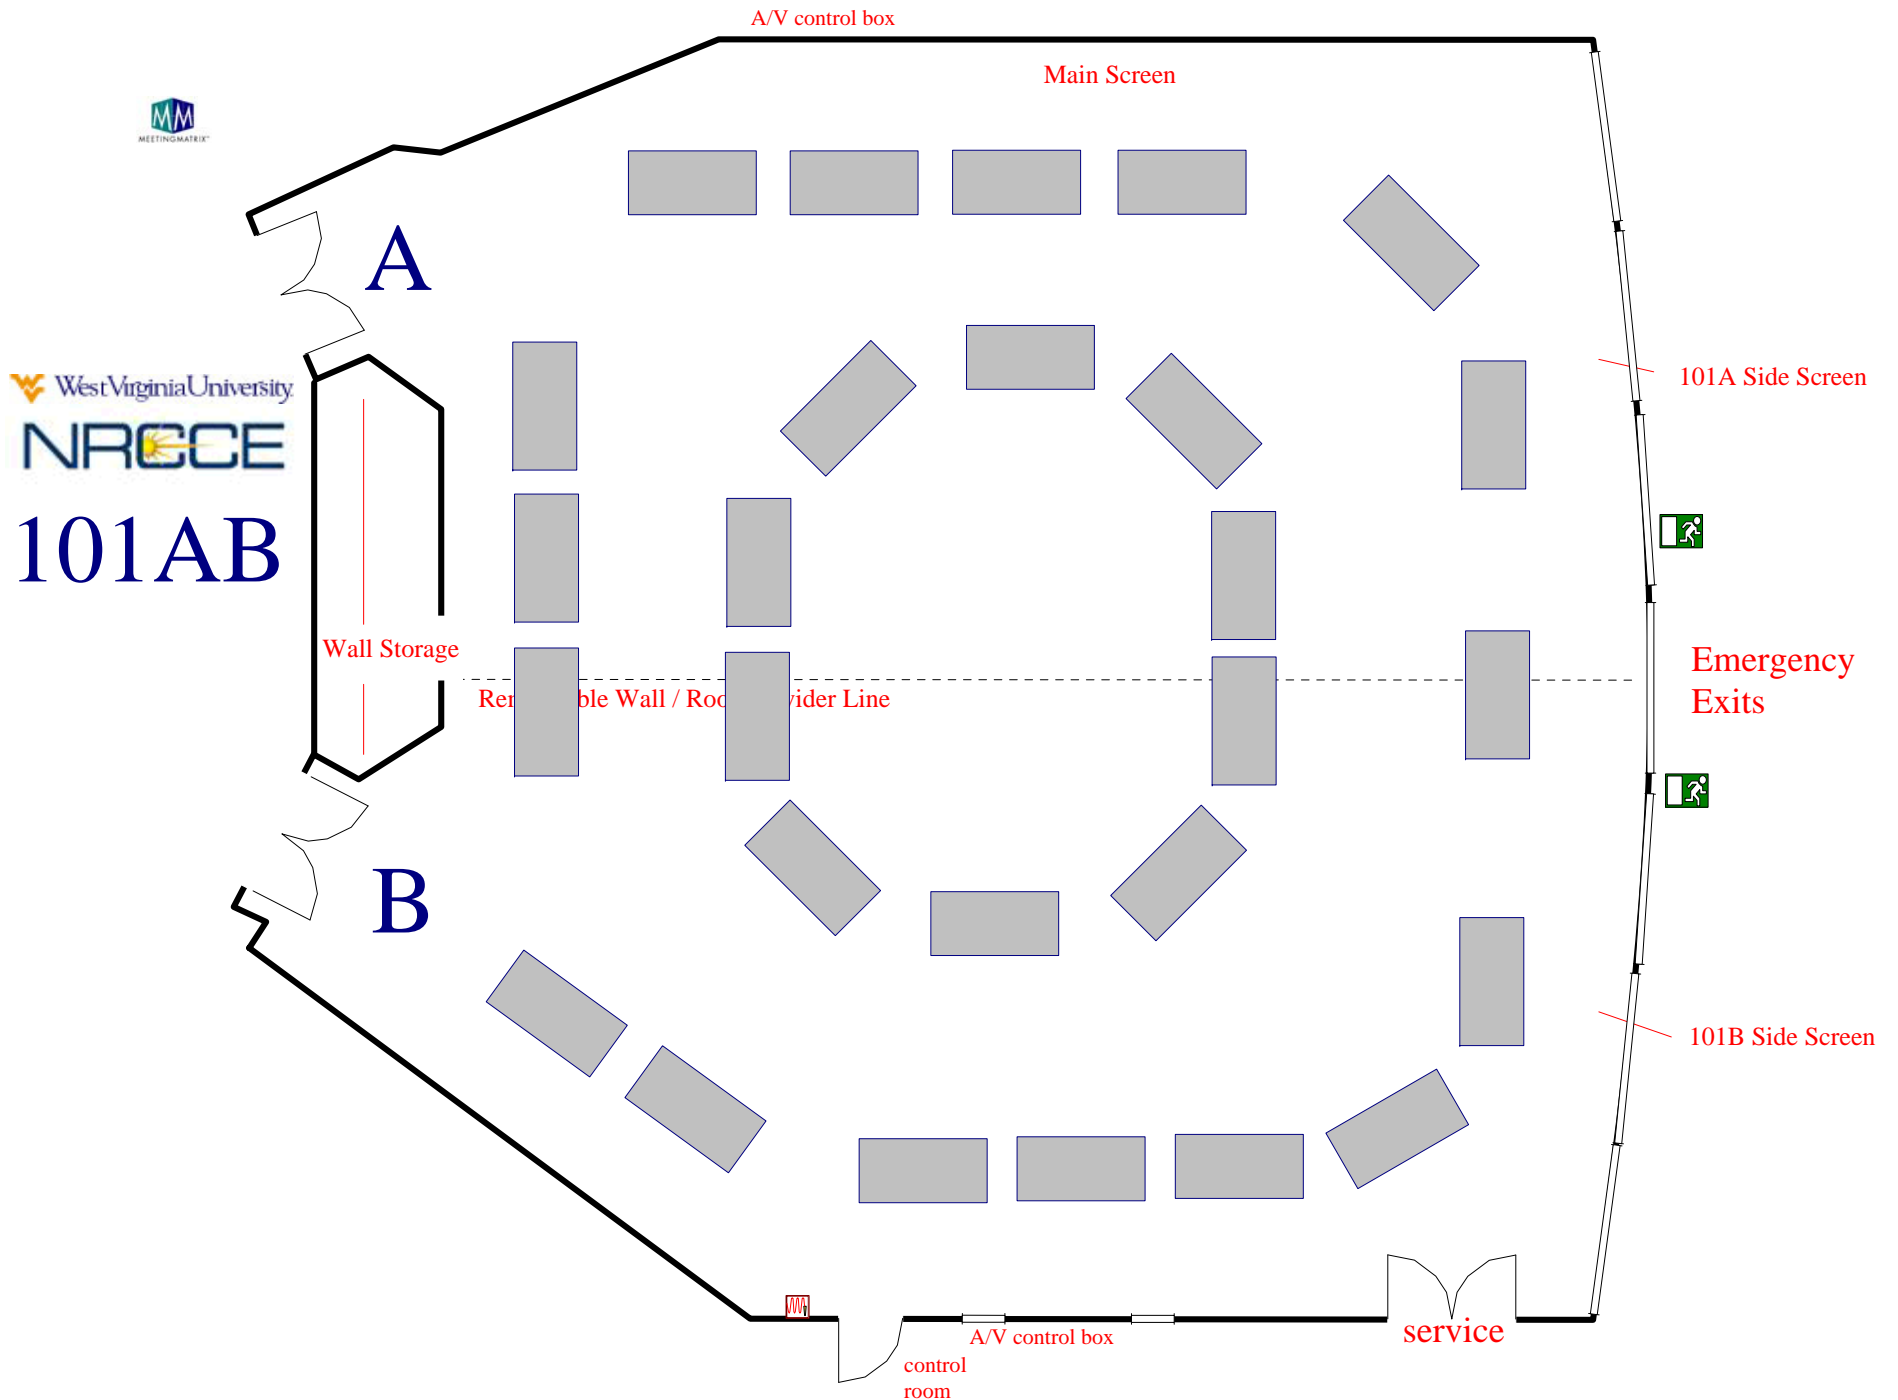

Exhibits Setup: 12 Display Capacity

Custom Setups

Faculty Senate Setup

101 AB: New Employee Welcome Reception

CEMR Commencement Brunch

Holiday Open House

CEMR Advisory Board Meeting

Chemical Engineering Senior Design Setup

Lots of Pizza!

Wall Storage

Removal of Wall / Room Division

101A Side Screen

Emergency Exits

B

Exit

101B Side Screen

A/V control box
control room

service

Davis College 27 Exhibits

Custom Theater Setup for 70 plus Luncheon

40 Focus Group Clusters

Focus Group Clusters 25

Duel Screens Setup 64 plus Stage and Panelist

Multiple Screens: 124 Max Seating