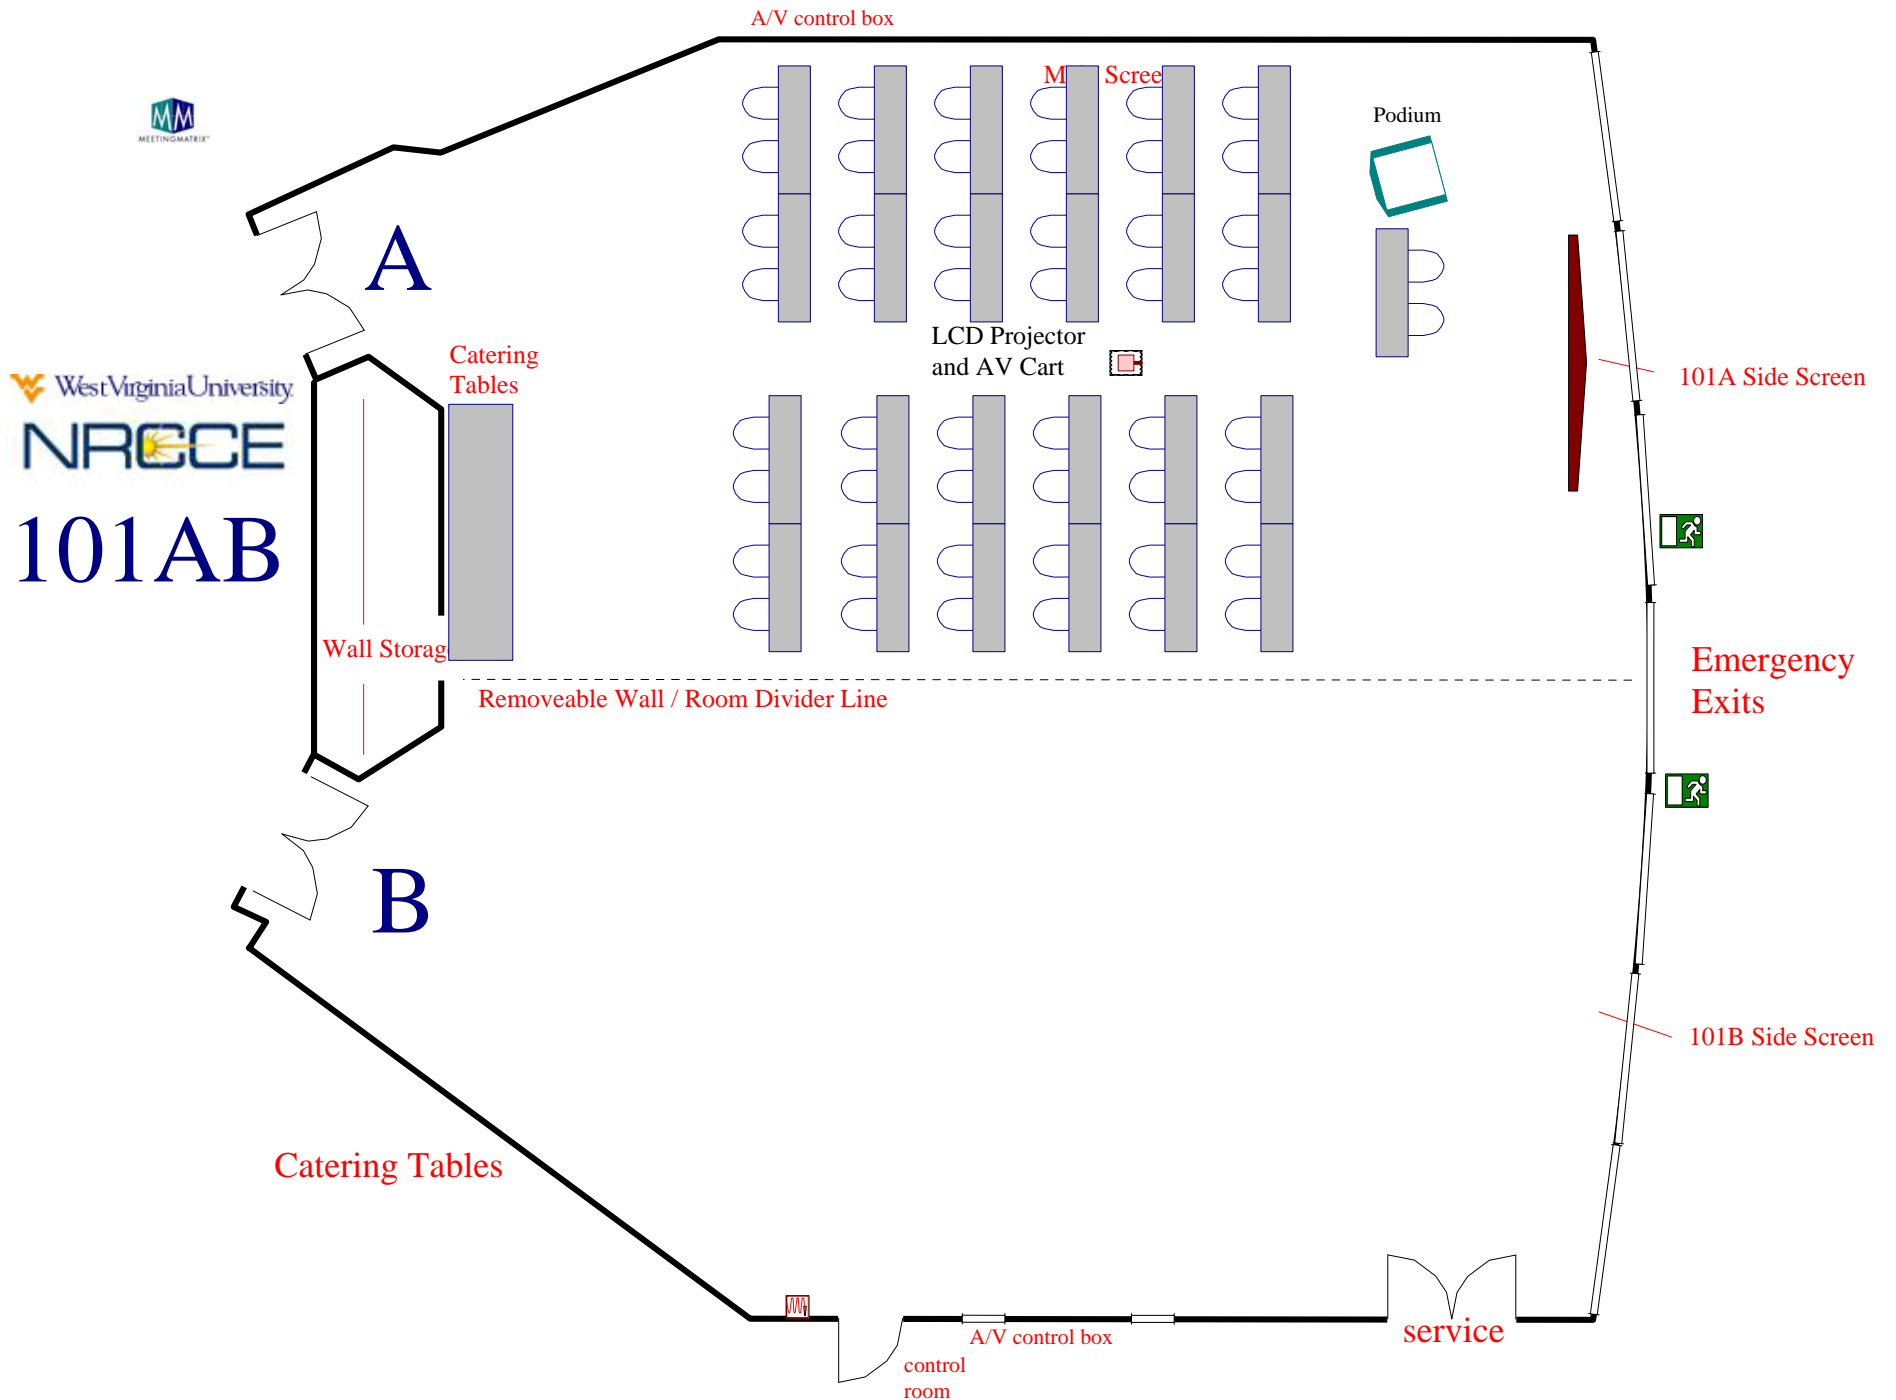

**CONFERENCE
ROOMS
PORTFOLIO
For**

Conference Room 101AB

Room Information
And
Setups

Classroom for 100 attendees

Classroom for 144 attendees

101 AB: 60 Chevron Style

Theater Style: Max seating 264

120 Luncheon max

Exhibit Displays: 30

Exhibit Displays: 43 Capacity

A/V control box

West Virginia University
NRCCE
101AB

Capacity of 43 display tables
Space per display table is 6ft x 3ft and 2ft 4in high

Open Square Conference Style for 40 attendees

101 A side: 50 Classroom - main screen

101A side: 50 Classroom - side screen

101AB spaced 50 Classroom

Chevron style for 50 attendees 101 A or B option

101B side: 50 Classroom

101 B side: 30 U-shape

101 B side: 50 Luncheon

101 A 50 Classroom / 101 B 50 Luncheon

101 A 30 U-shape / 101 B 30 Luncheon for 30

Conference Room 125AB

Room Information
And
Setups

West Virginia University
NRCCE
125AB

Conference Style Closed Square for 12 attendees