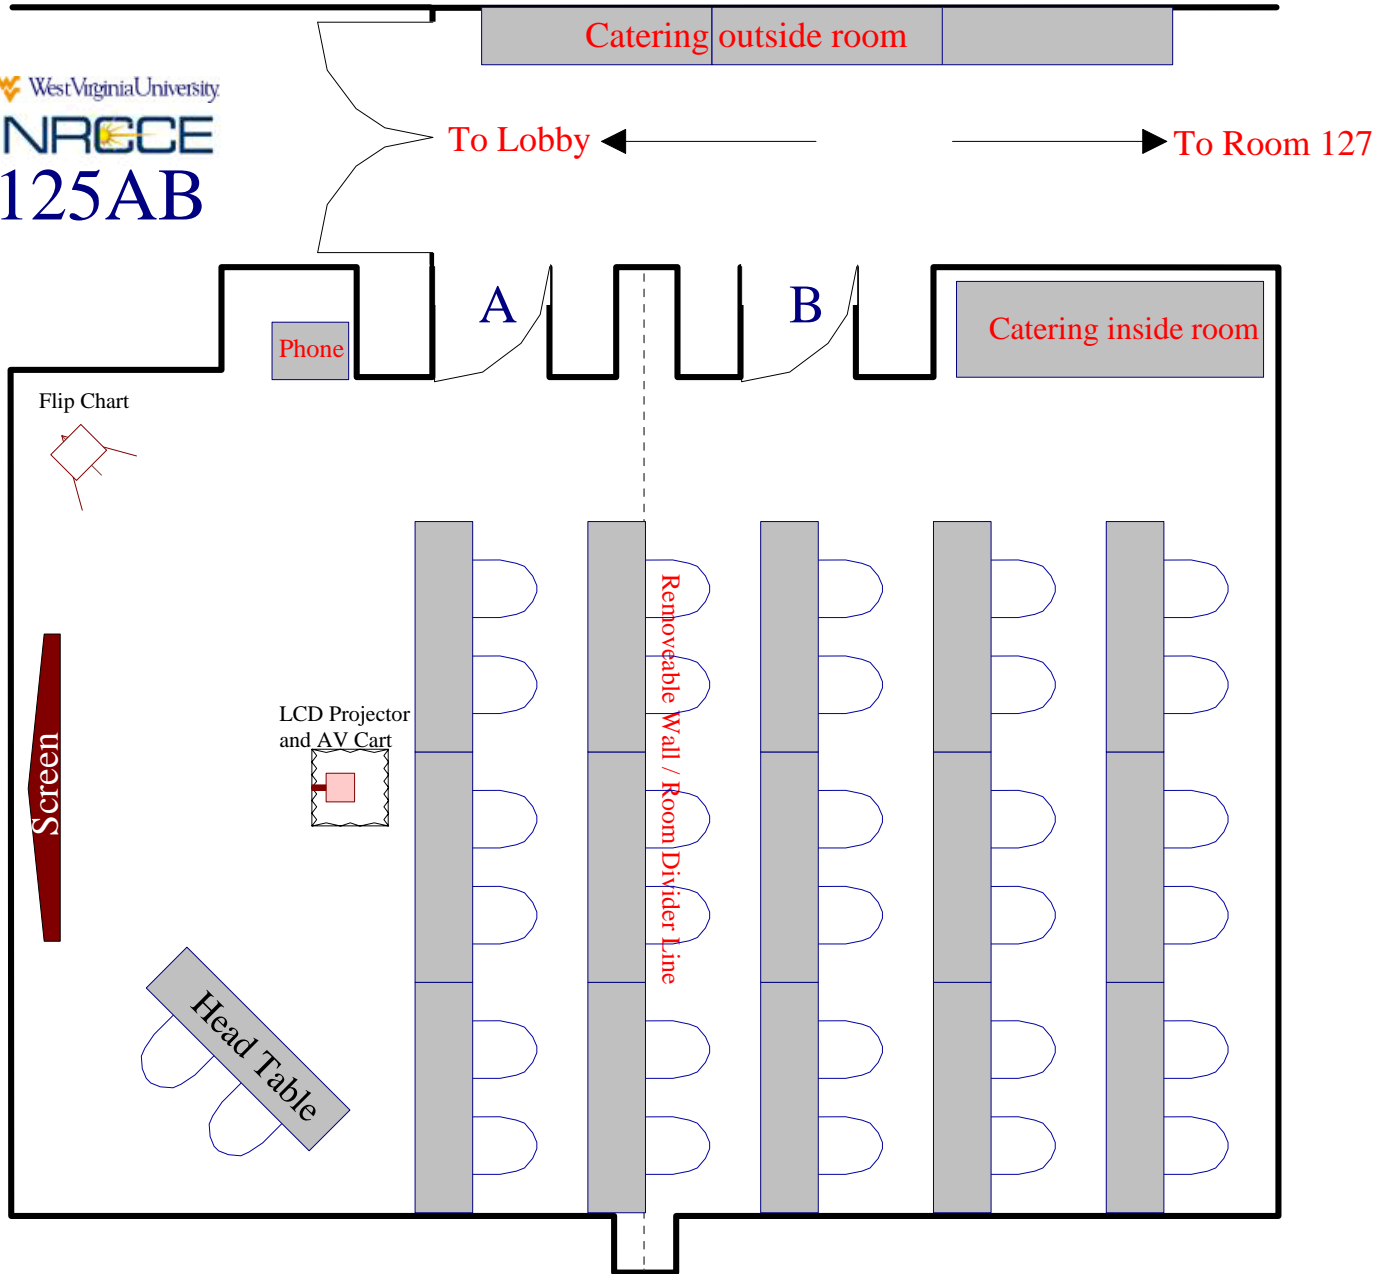

101 A 50 Classroom / 101 B 50 Luncheon

101 A 30 U-shape / 101 B 30 Luncheon for 30

Conference Room 125AB

Room Information
And
Setups

West Virginia University
NRCCE
125AB

Conference Style Closed Square for 12 attendees

West Virginia University
NRCCE
125AB

Large Conference Style for 16 attendees

West Virginia University
NRCCE
125AB

Classroom for 30 attendees

West Virginia University
NRCCE
125AB

U-shape for 20

West Virginia University
NRCCE
125AB

Theater style for 60

West Virginia University
NRCCE
125AB

Chevron style for 16 attendees

West Virginia University
NRCCE
125AB

Luncheon for 30

West Virginia University
NRCCE
125AB

Luncheon for 36

West Virginia University
NRCCE
125AB

Room Divider: Conference Closed Square 8 attendees each

West Virginia University
NRCCE
125AB

A Conference style 12 attendees / B Luncheon for 12

West Virginia University
NRCCE
125AB

Split Classroom

West Virginia University
NRCCE
125AB