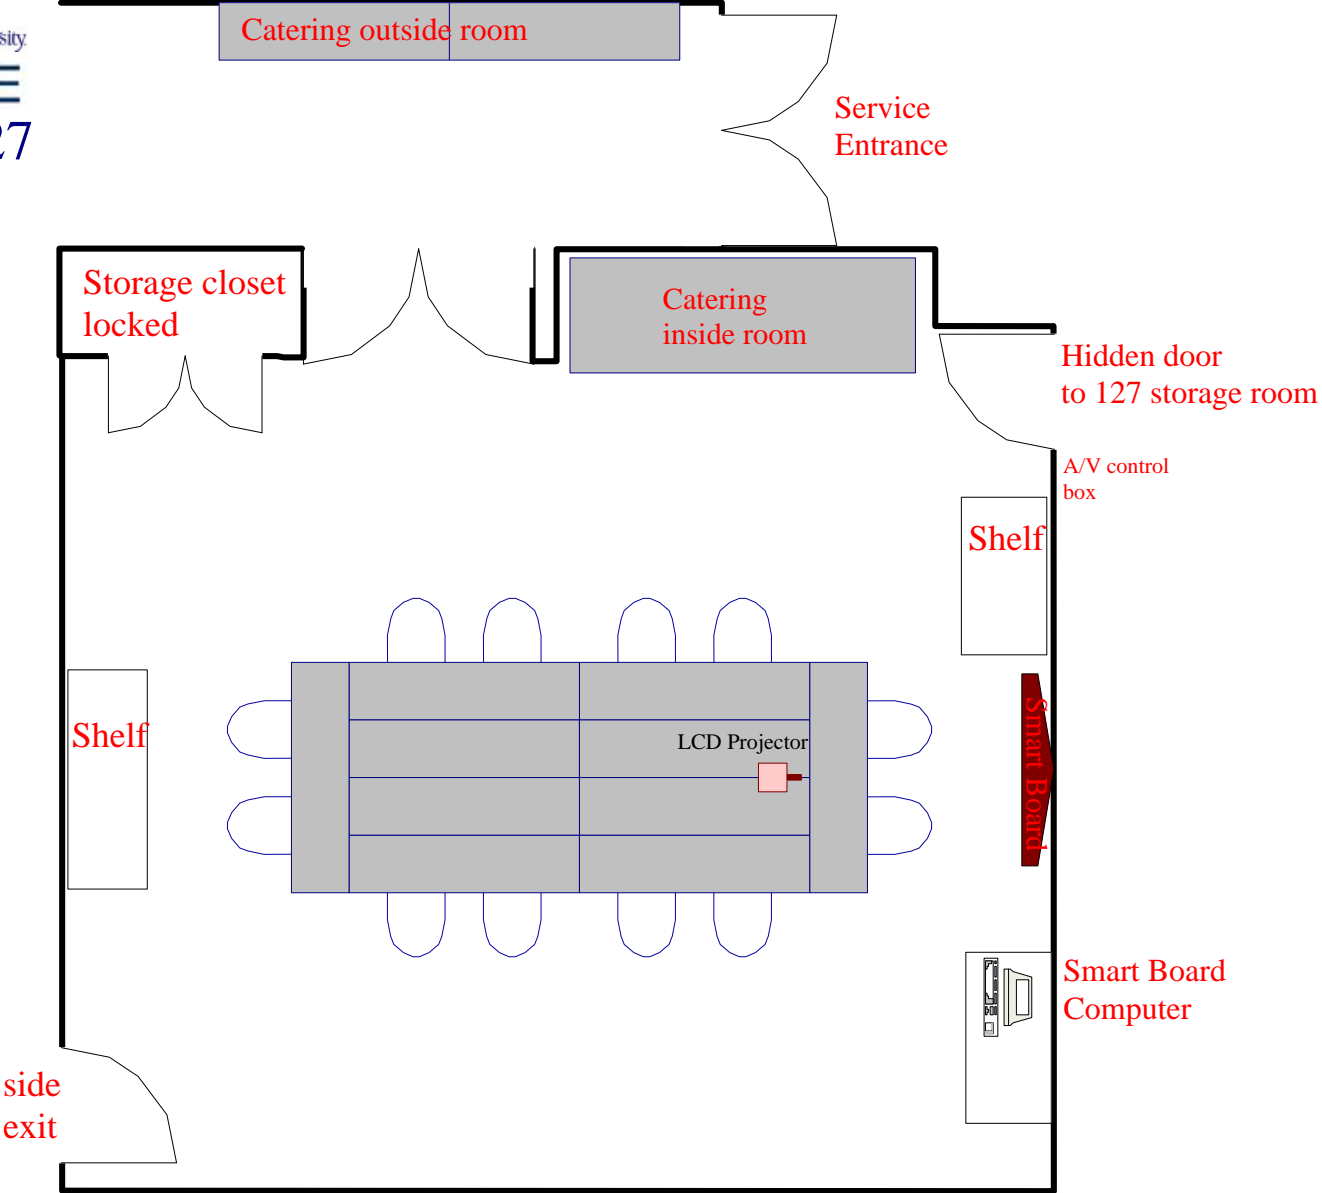

Theater style for 60

West Virginia University
NRCCE
125AB

Chevron style for 16 attendees

West Virginia University
NRCCE
125AB

Luncheon for 30

West Virginia University
NRCCE
125AB

Luncheon for 36

West Virginia University
NRCCE
125AB

Room Divider: Conference Closed Square 8 attendees each

West Virginia University
NRCCE
125AB

A Conference style 12 attendees / B Luncheon for 12

West Virginia University
NRCCE
125AB

Split Classroom

West Virginia University
NRCCE
125AB

Conference Room 127

Room Information
And
Setups

Conference Style: Closed Square for 12 attendees

Classroom for 16 attendees

Classroom for 22 attendees

Chevron for 16 attendees

Theater style for 40

U-shaped for 12

Luncheon for 25

Conference Room 109

Room Information
And
Setups

Room 109

Conference Room Lobby

Room Information
And
Setups

NRCCE LOBBY

NRCCE LOBBY