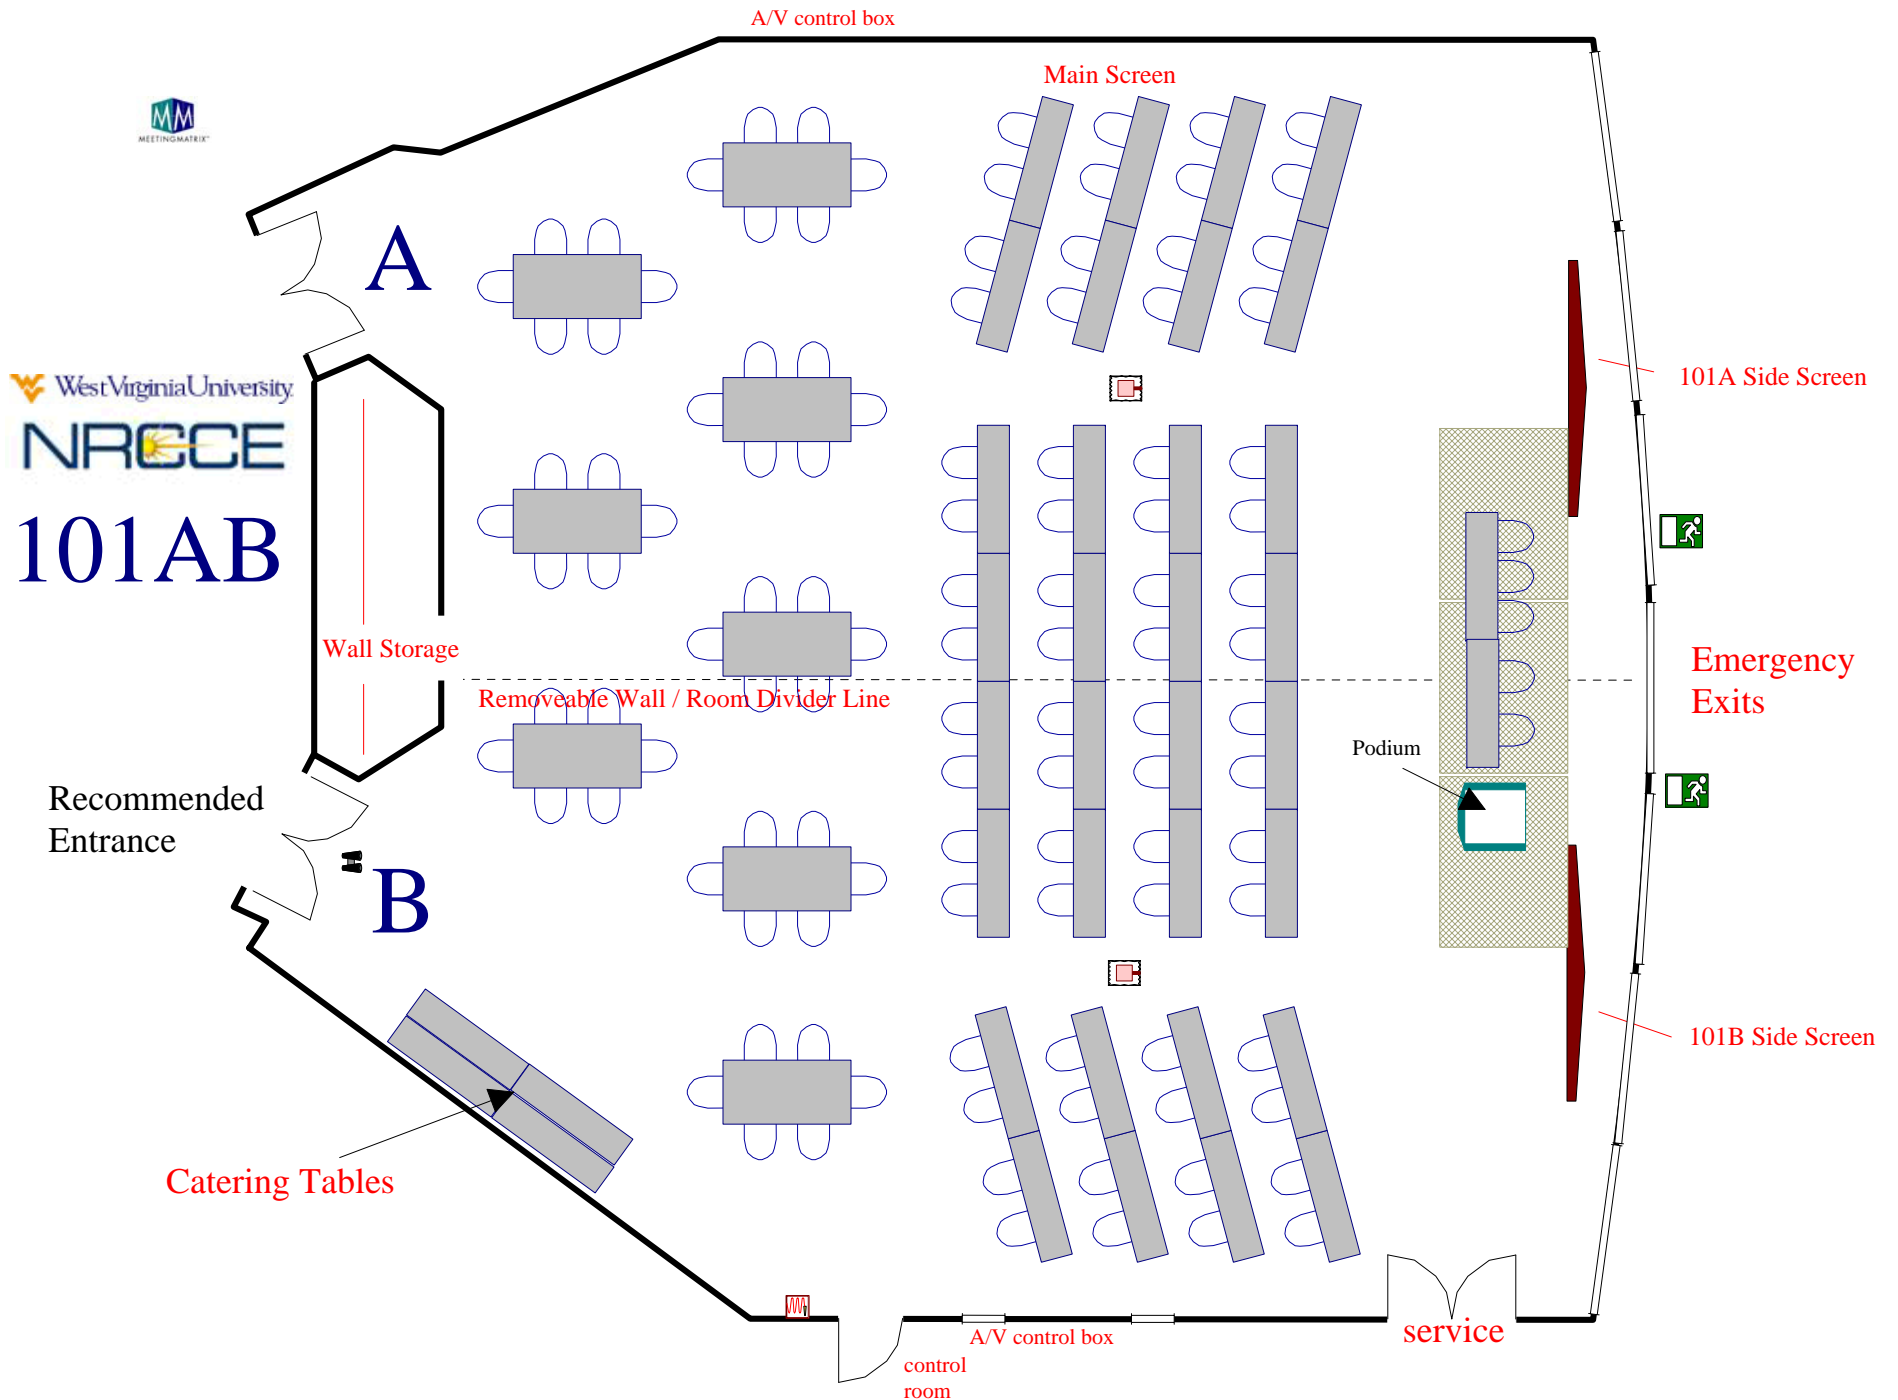

Conference Room 127

Room Information
And
Setups

Conference Style: Closed Square for 12 attendees

Classroom for 16 attendees

Classroom for 22 attendees

Chevron for 16 attendees

Theater style for 40

U-shaped for 12

A/V control box
control room

service

Davis College 27 Exhibits

Custom Theater Setup for 70 plus Luncheon

40 Focus Group Clusters

Focus Group Clusters 25

Duel Screens Setup 64 plus Stage and Panelist

Multiple Screens: 124 Max Seating