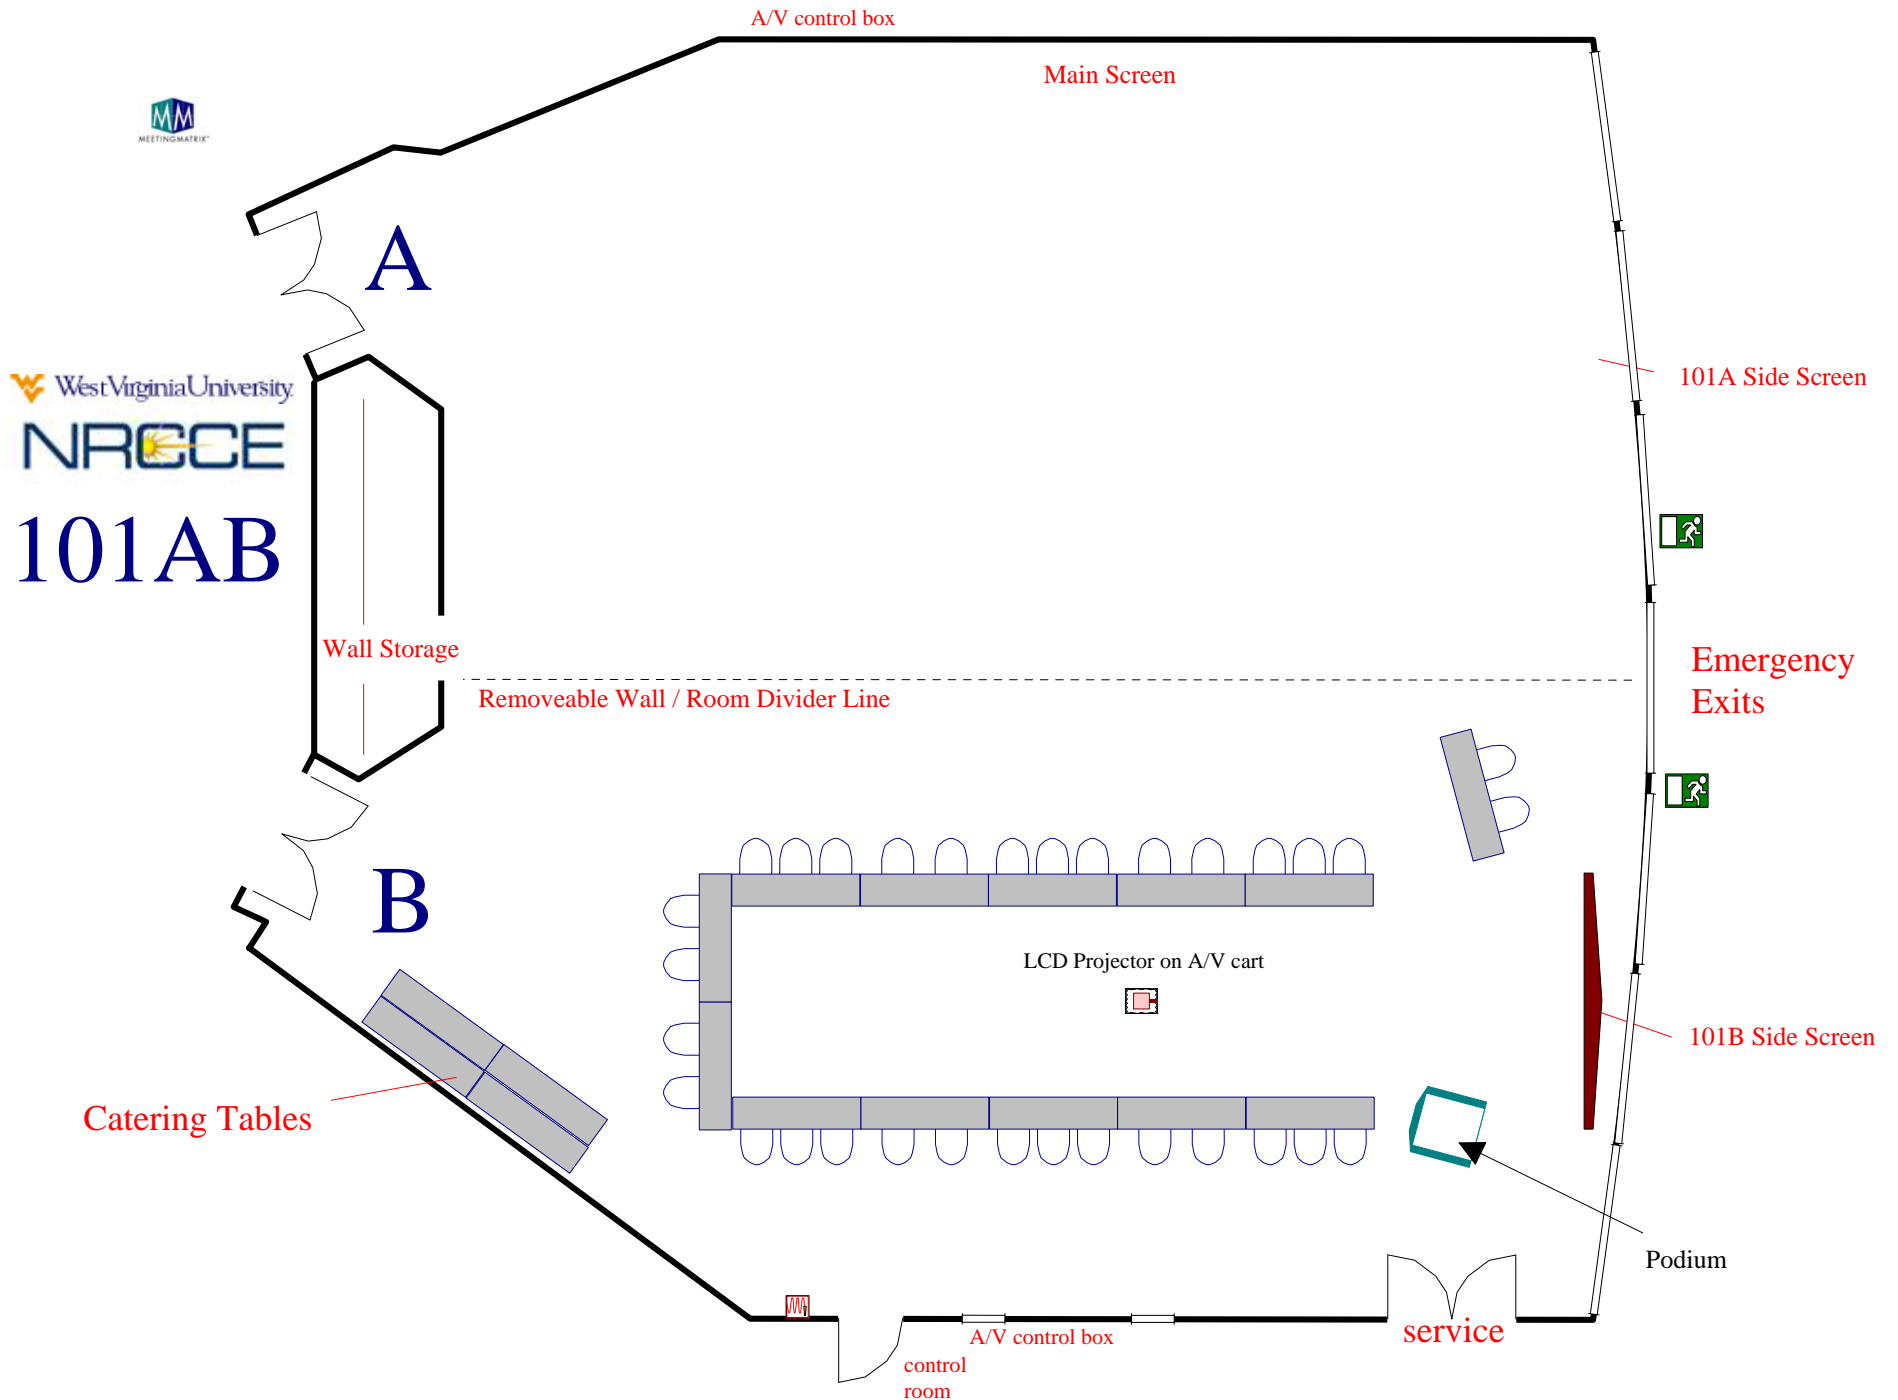

**CONFERENCE
ROOMS
PORTFOLIO
For**

Conference Room 101AB

Room Information
And
Setups

Classroom for 100 attendees

Classroom for 144 attendees

101 AB: 60 Chevron Style

Theater Style: Max seating 264

120 Luncheon max

Exhibit Displays: 30

Exhibit Displays: 43 Capacity

A/V control box

West Virginia University
NRCCE
101AB

Capacity of 43 display tables
Space per display table is 6ft x 3ft and 2ft 4in high

Open Square Conference Style for 40 attendees

101 A side: 50 Classroom - main screen

101A side: 50 Classroom - side screen

101AB spaced 50 Classroom

Chevron style for 50 attendees 101 A or B option

101B side: 50 Classroom

101 B side: 30 U-shape

101 B side: 50 Luncheon

101 A 50 Classroom / 101 B 50 Luncheon

101 A 30 U-shape / 101 B 30 Luncheon for 30

Conference Room 125AB

Room Information
And
Setups

West Virginia University
NRCCE
125AB

Conference Style Closed Square for 12 attendees