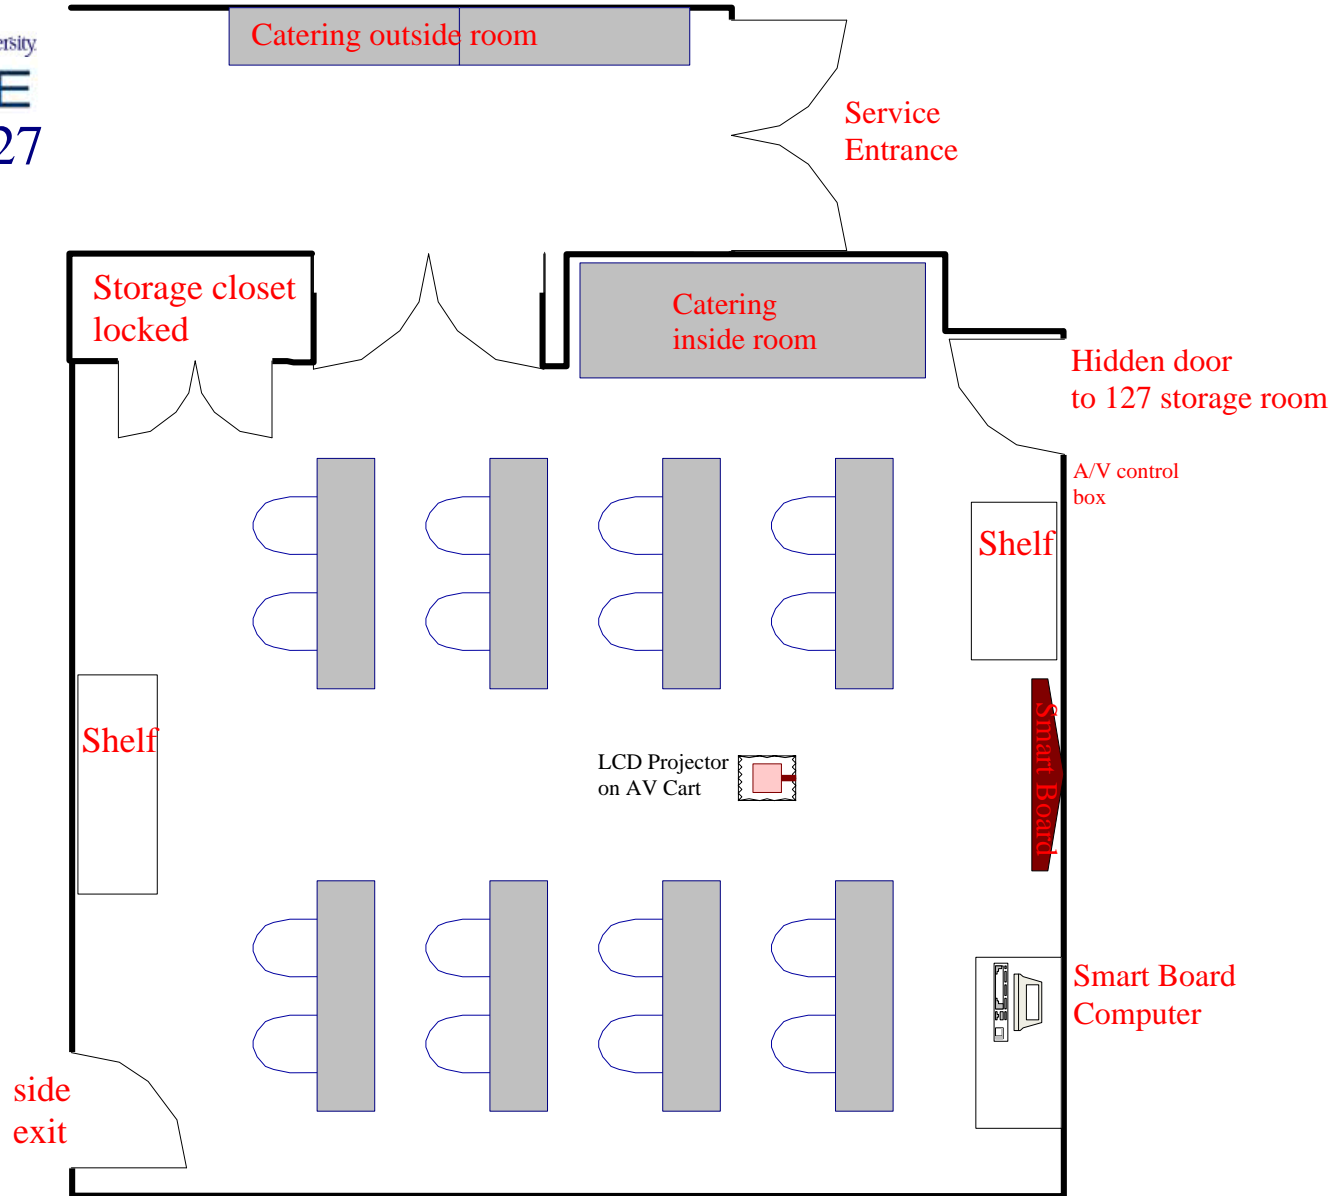

101 A 50 Classroom / 101 B 50 Luncheon

101 A 30 U-shape / 101 B 30 Luncheon for 30

Conference Room 125AB

Room Information
And
Setups

West Virginia University
NRCCE
125AB

Conference Style Closed Square for 12 attendees

Room Divider: Conference Closed Square 8 attendees each

West Virginia University
NRCCE
125AB

A Conference style 12 attendees / B Luncheon for 12

West Virginia University
NRCCE
125AB

Split Classroom

West Virginia University
NRCCE
125AB

Conference Room 127

Room Information
And
Setups

Conference Style: Closed Square for 12 attendees

Classroom for 16 attendees

Classroom for 22 attendees

Chevron for 16 attendees

Theater style for 40

U-shaped for 12

Luncheon for 25

Conference Room 109

Room Information
And
Setups

Room 109

Conference Room Lobby

Room Information
And
Setups

NRCCE LOBBY

NRCCE LOBBY