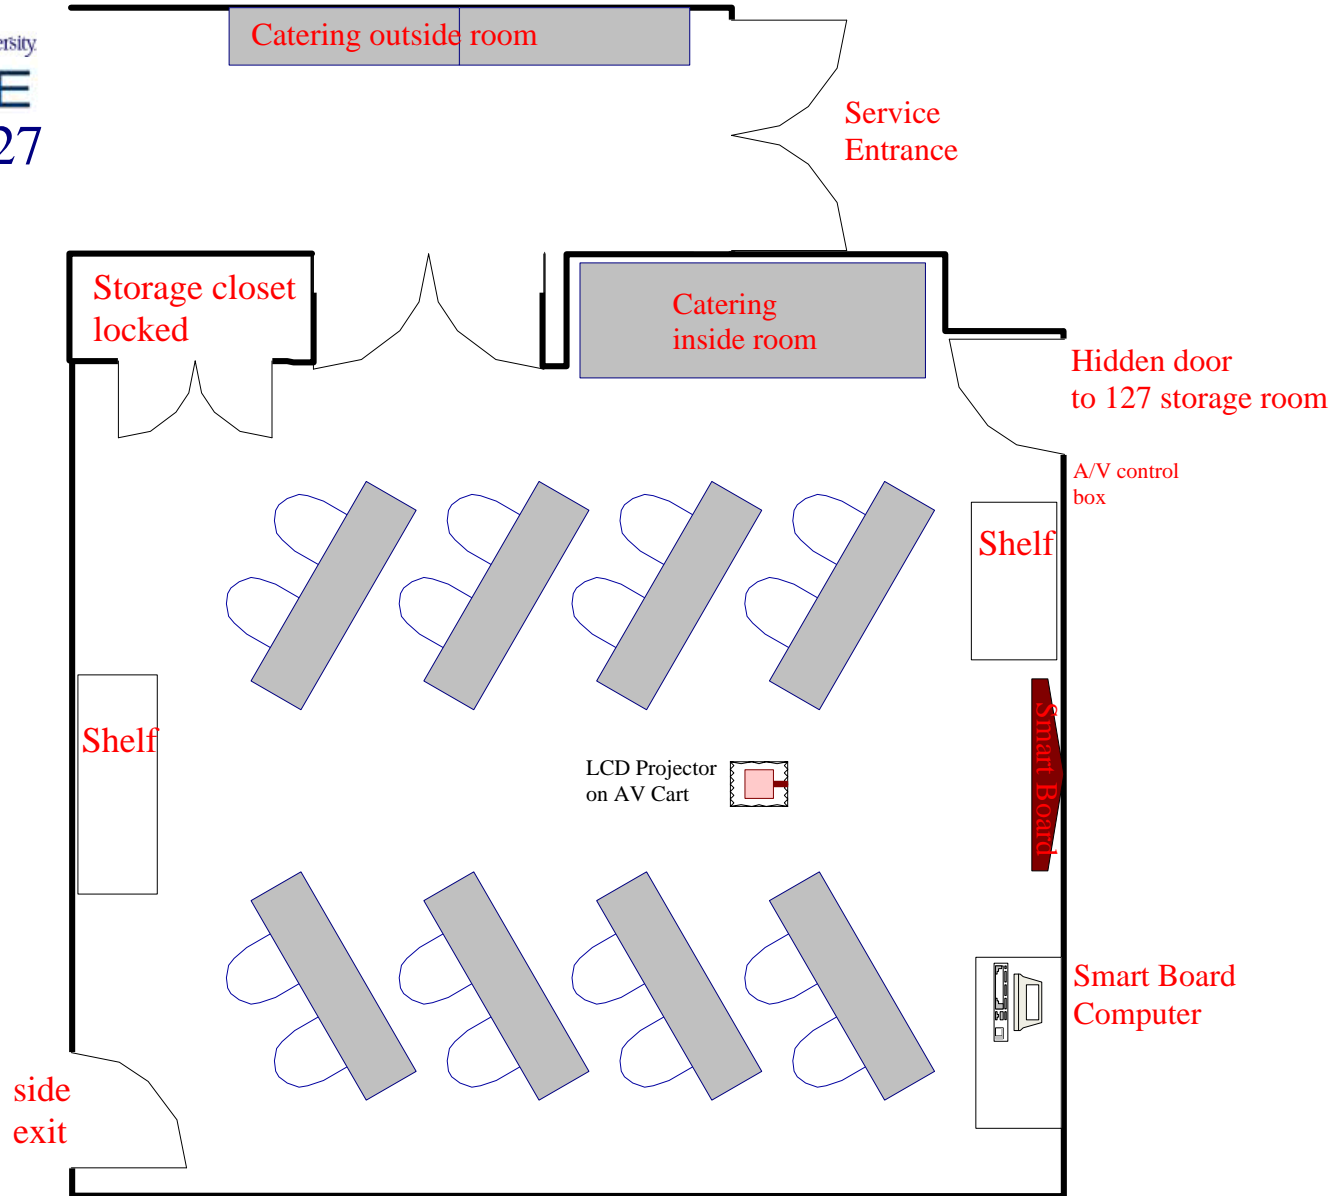

101 A 50 Classroom / 101 B 50 Luncheon

101 A 30 U-shape / 101 B 30 Luncheon for 30

Conference Room 125AB

Room Information
And
Setups

West Virginia University
NRCCE
125AB

Conference Style Closed Square for 12 attendees

Room Divider: Conference Closed Square 8 attendees each

West Virginia University
NRCCE
125AB

A Conference style 12 attendees / B Luncheon for 12

West Virginia University
NRCCE
125AB

Split Classroom

West Virginia University
NRCCE
125AB

Conference Room 127

Room Information
And
Setups

Conference Style: Closed Square for 12 attendees

Classroom for 16 attendees

Classroom for 22 attendees

Chevron for 16 attendees

Theater style for 40

U-shaped for 12

Luncheon for 25

Conference Room 109

Room Information
And
Setups

Room 109

Conference Room Lobby

Room Information
And
Setups

NRCCE LOBBY

NRCCE LOBBY