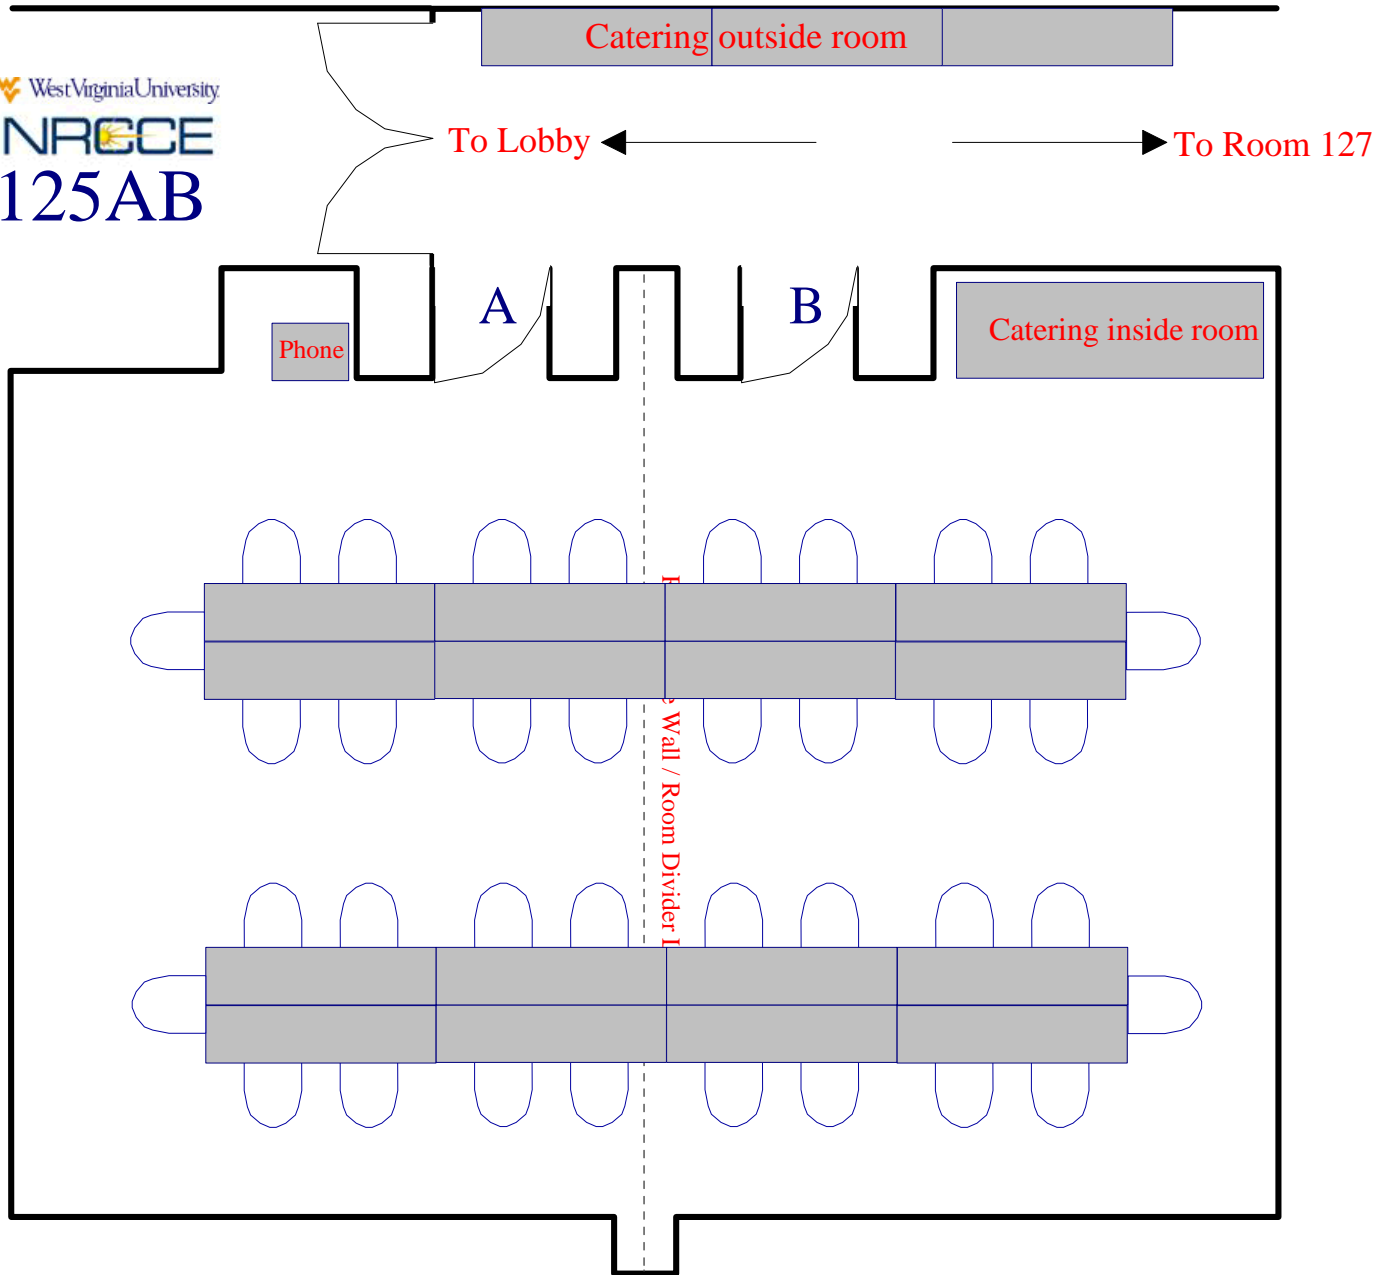

101 A side: 50 Classroom - main screen

101A side: 50 Classroom - side screen

101AB spaced 50 Classroom

Chevron style for 50 attendees 101 A or B option

101B side: 50 Classroom

101 B side: 30 U-shape

101 B side: 50 Luncheon

101 A 50 Classroom / 101 B 50 Luncheon

101 A 30 U-shape / 101 B 30 Luncheon for 30

Conference Room 125AB

Room Information
And
Setups

West Virginia University
NRCCE
125AB

Conference Style Closed Square for 12 attendees

Theater style for 60

West Virginia University
NRCCE
125AB

Chevron style for 16 attendees

West Virginia University
NRCCE
125AB

Luncheon for 30

West Virginia University
NRCCE
125AB

Luncheon for 36

West Virginia University
NRCCE
125AB

Room Divider: Conference Closed Square 8 attendees each

West Virginia University
NRCCE
125AB

A Conference style 12 attendees / B Luncheon for 12

West Virginia University
NRCCE
125AB

Split Classroom

West Virginia University
NRCCE
125AB