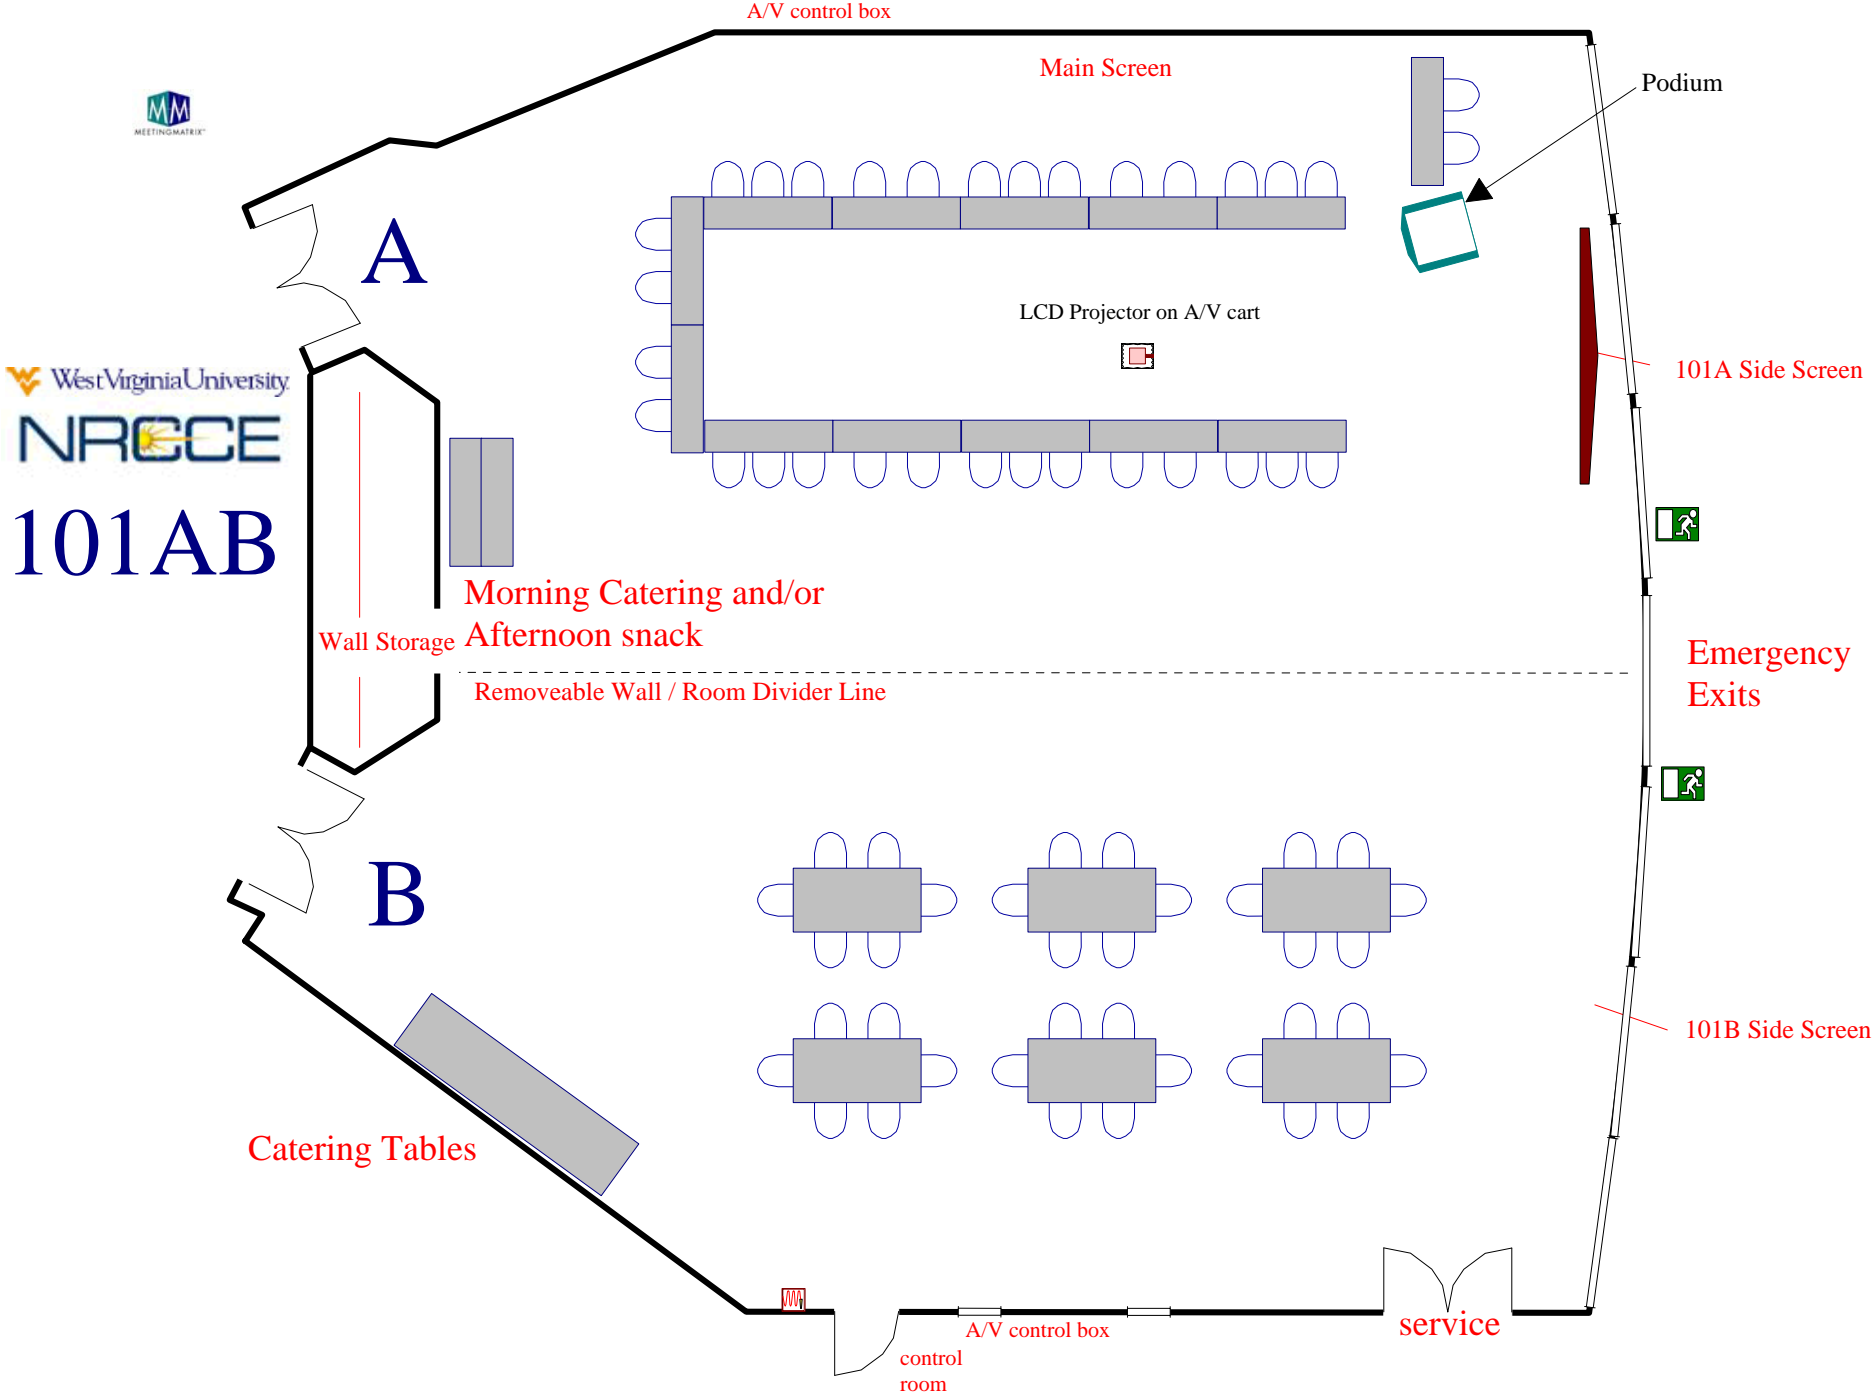

**CONFERENCE
ROOMS
PORTFOLIO
For**

Conference Room 101AB

Room Information
And
Setups

Classroom for 100 attendees

Classroom for 144 attendees

101 AB: 60 Chevron Style

Theater Style: Max seating 264

120 Luncheon max

Exhibit Displays: 30

Exhibit Displays: 43 Capacity

A/V control box

West Virginia University
NRCCE
101AB

Capacity of 43 display tables
Space per display table is 6ft x 3ft and 2ft 4in high

Open Square Conference Style for 40 attendees

101 A side: 50 Classroom - main screen

101A side: 50 Classroom - side screen

101AB spaced 50 Classroom

Chevron style for 50 attendees 101 A or B option

101B side: 50 Classroom

101 B side: 30 U-shape

101 B side: 50 Luncheon

101 A 50 Classroom / 101 B 50 Luncheon

101 A 30 U-shape / 101 B 30 Luncheon for 30

Conference Room 125AB

Room Information
And
Setups

West Virginia University
NRCCE
125AB

Conference Style Closed Square for 12 attendees