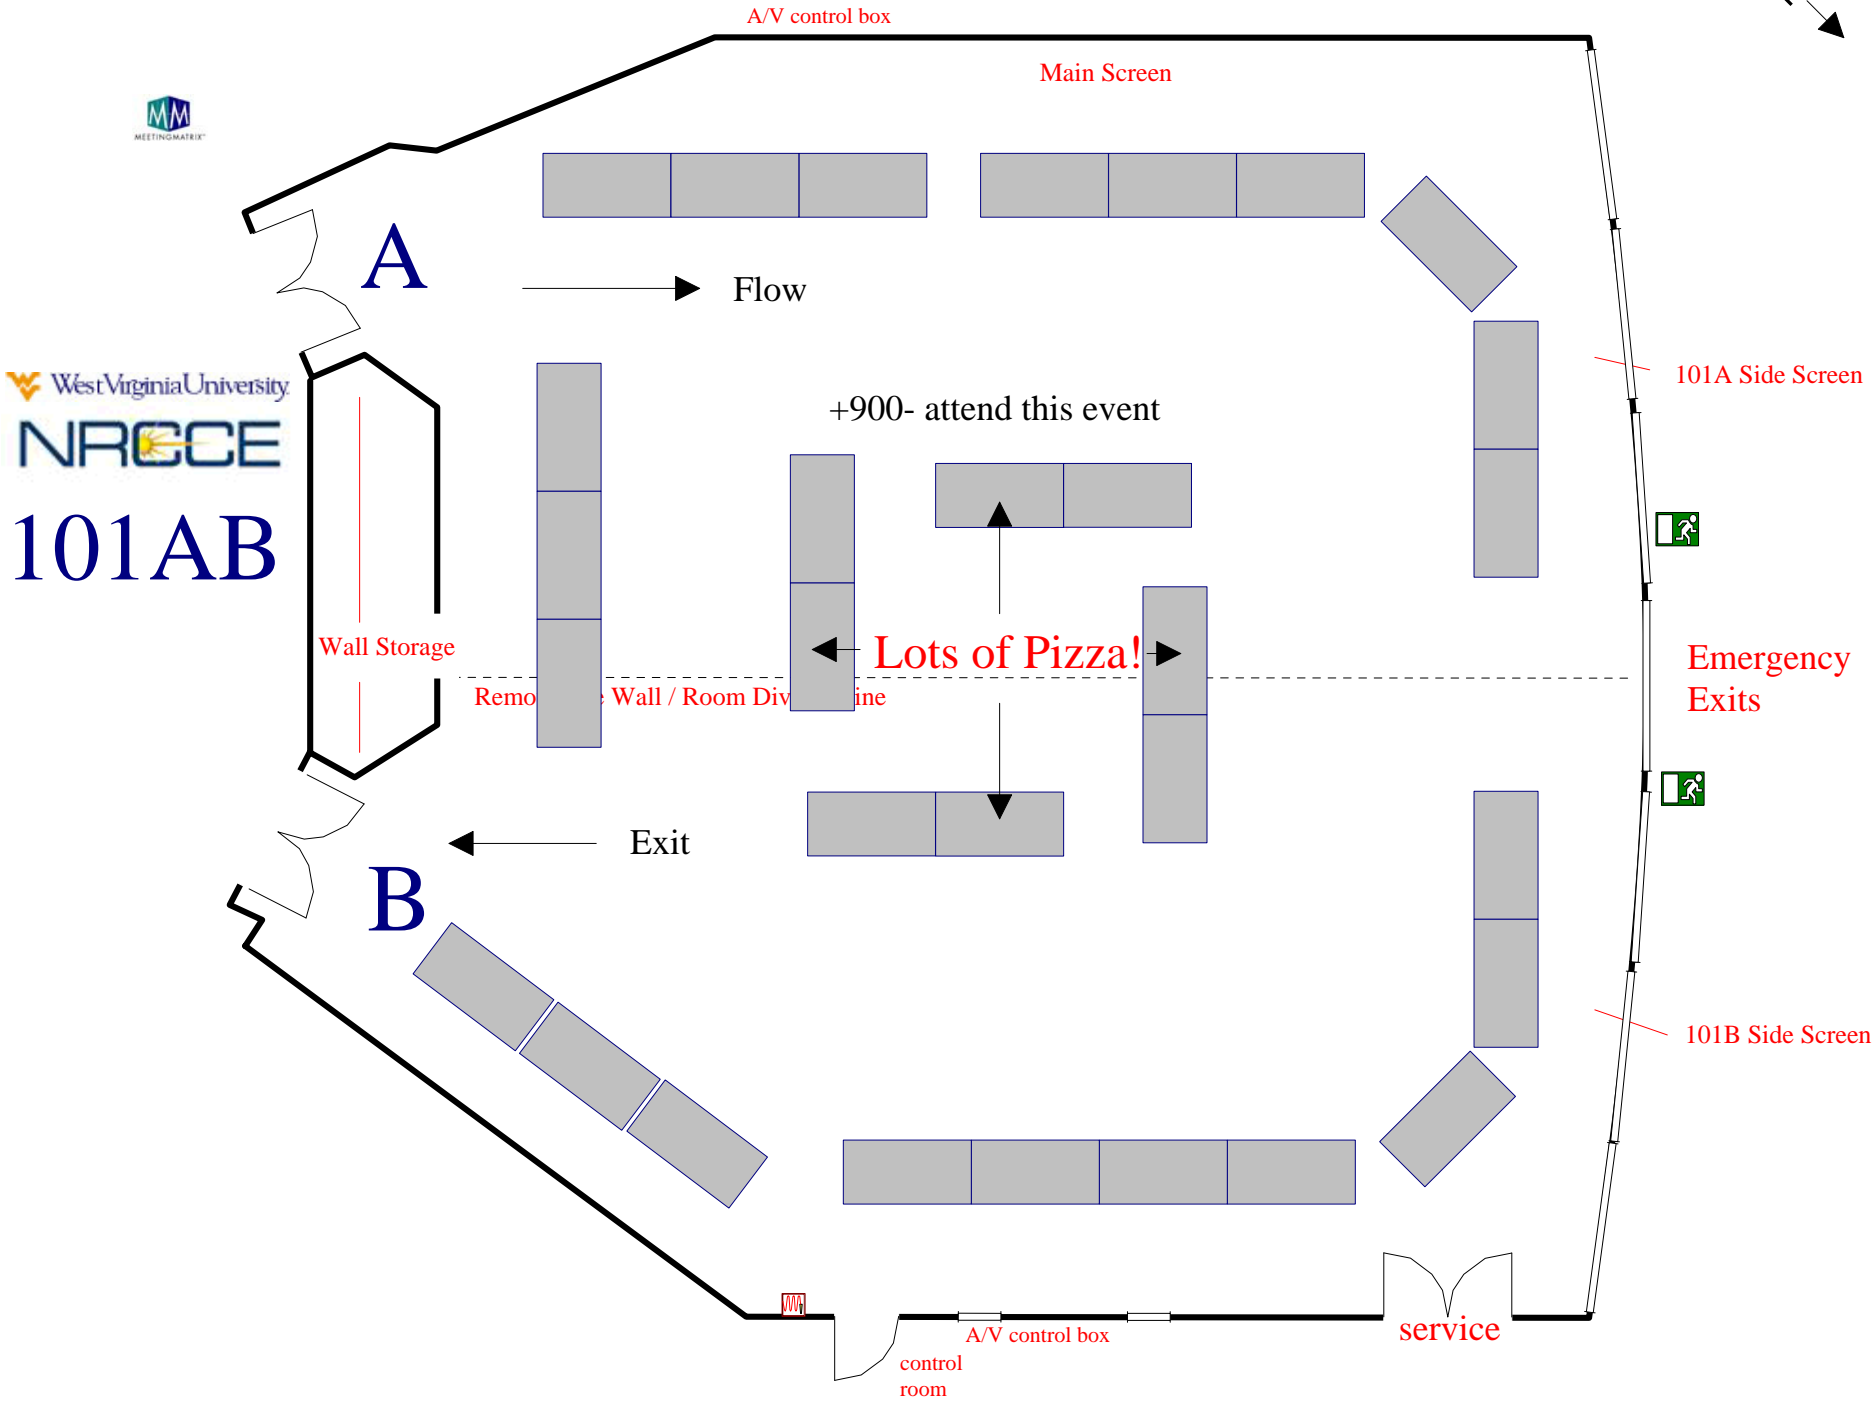

Engineering FEST 22 Exhibits

West Virginia University
NRCCE
101AB

A/V control box

Main Screen

A

Flow

+900- attend this event

Lots of Pizza!

Wall Storage

Removal of Wall / Room Division

101A Side Screen

Emergency Exits

B

Exit

101B Side Screen

A/V control box
control room

service