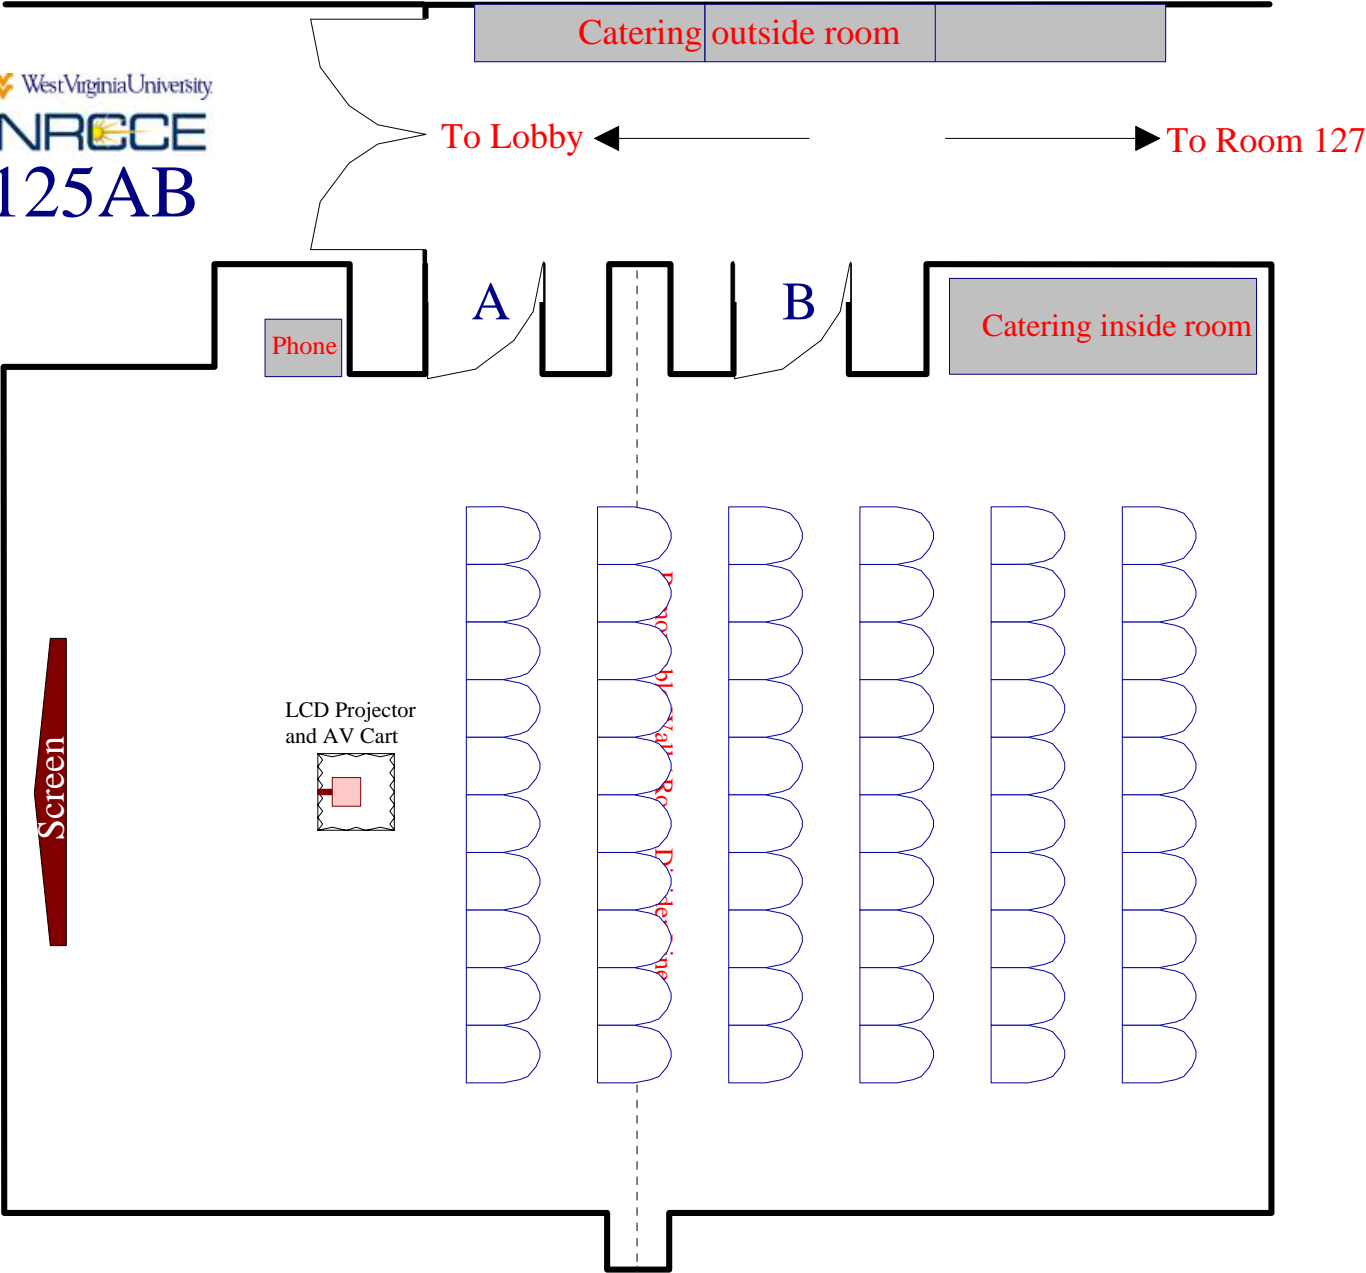

101 A 50 Classroom / 101 B 50 Luncheon

101 A 30 U-shape / 101 B 30 Luncheon for 30

Conference Room 125AB

Room Information
And
Setups

West Virginia University
NRCCE
125AB

Conference Style Closed Square for 12 attendees

West Virginia University
NRCCE
125AB

Large Conference Style for 16 attendees

West Virginia University
NRCCE
125AB

Classroom for 30 attendees

West Virginia University
NRCCE
125AB

U-shape for 20

West Virginia University
NRCCE
125AB

Theater style for 60

West Virginia University
NRCCE
125AB

Chevron style for 16 attendees

West Virginia University
NRCCE
125AB

Luncheon for 30

West Virginia University
NRCCE
125AB

Luncheon for 36

West Virginia University
NRCCE
125AB

Room Divider: Conference Closed Square 8 attendees each

West Virginia University
NRCCE
125AB

A Conference style 12 attendees / B Luncheon for 12

West Virginia University
NRCCE
125AB

Split Classroom

West Virginia University
NRCCE
125AB