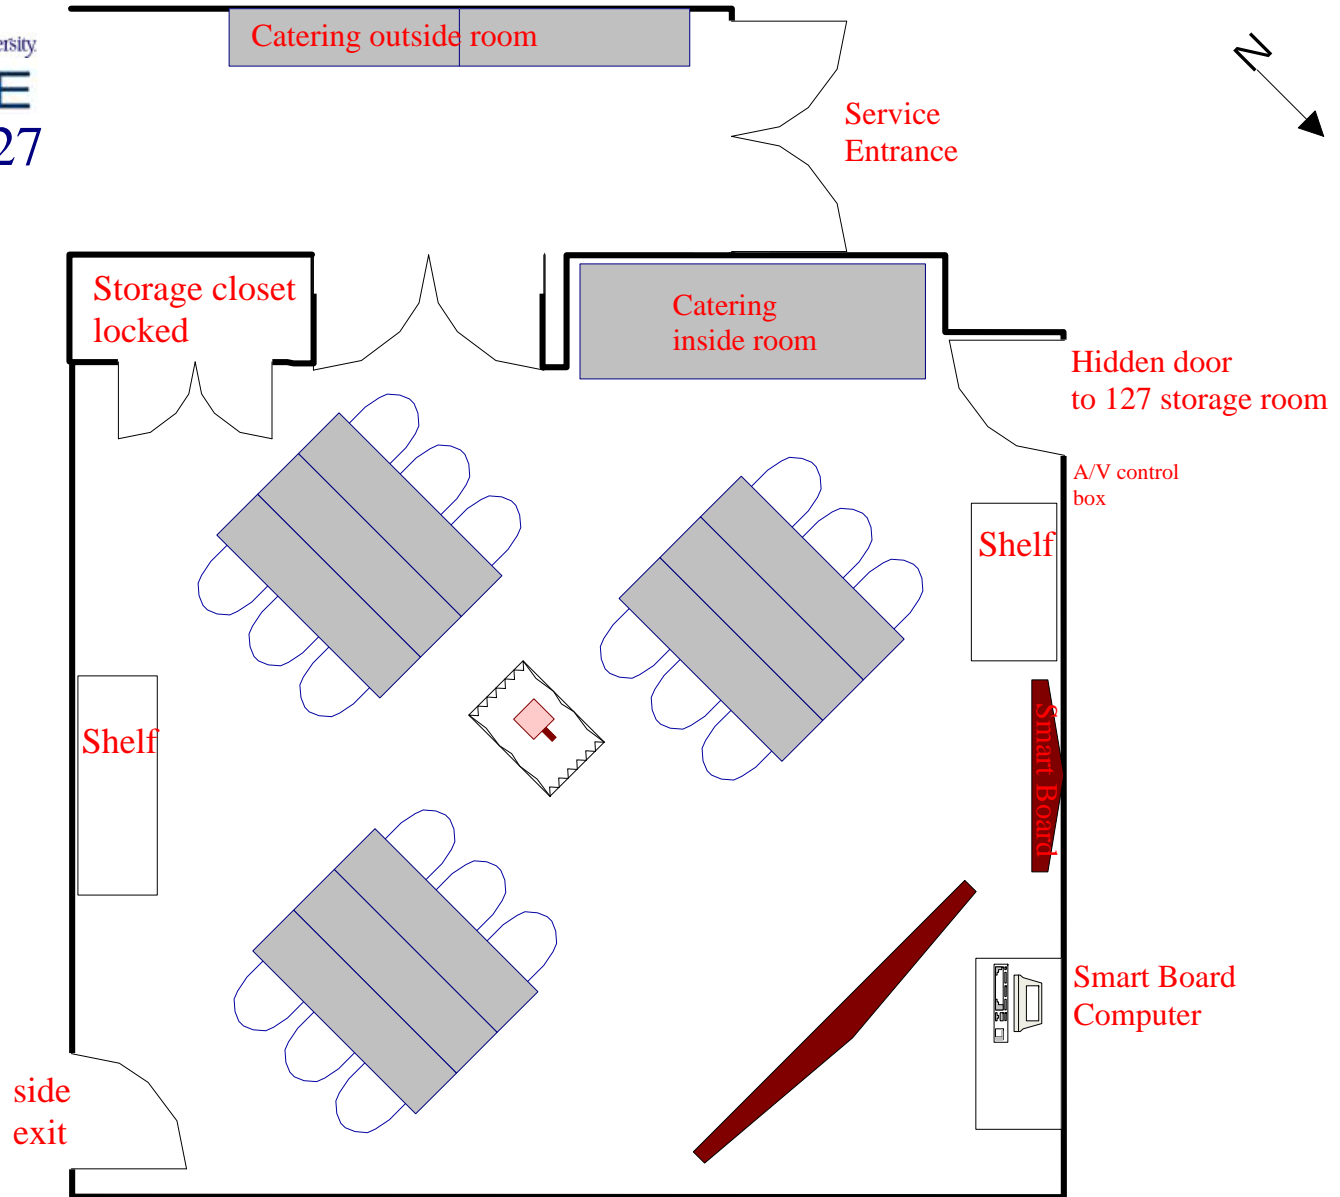

101 A 50 Classroom / 101 B 50 Luncheon

101 A 30 U-shape / 101 B 30 Luncheon for 30

Conference Room 125AB

Room Information
And
Setups

West Virginia University
NRCCE
125AB

Conference Style Closed Square for 12 attendees

Room Divider: Conference Closed Square 8 attendees each

West Virginia University
NRCCE
125AB

A Conference style 12 attendees / B Luncheon for 12

West Virginia University
NRCCE
125AB

Split Classroom

West Virginia University
NRCCE
125AB

Conference Room 127

Room Information
And
Setups

Conference Style: Closed Square for 12 attendees

Classroom for 16 attendees

Classroom for 22 attendees

Chevron for 16 attendees

Theater style for 40

U-shaped for 12

Luncheon for 25

Conference Room 109

Room Information
And
Setups

Room 109

Conference Room Lobby

Room Information
And
Setups

NRCCE LOBBY

NRCCE LOBBY