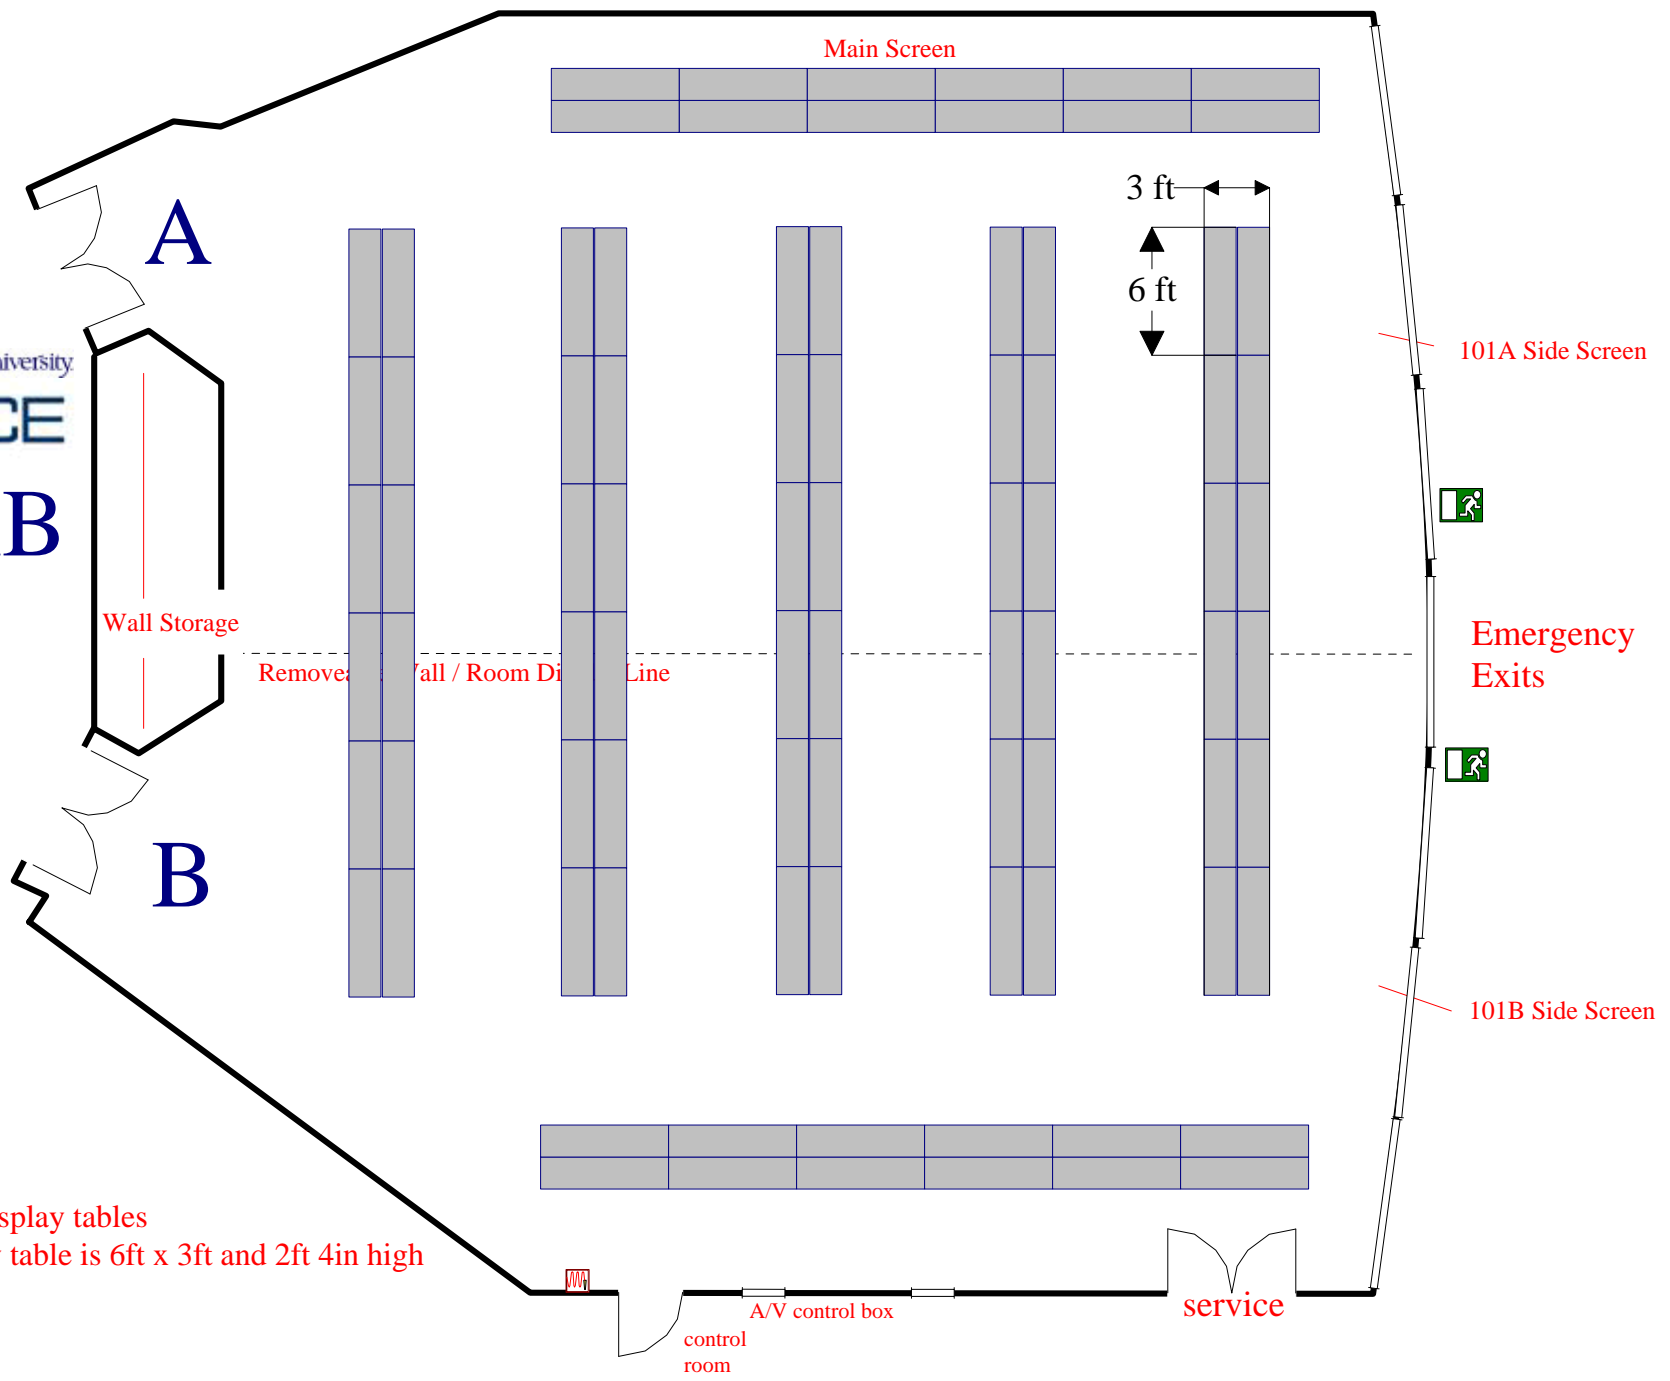

**CONFERENCE
ROOMS
PORTFOLIO
For**

Conference Room 101AB

Room Information
And
Setups

Classroom for 100 attendees

Classroom for 144 attendees

101 AB: 60 Chevron Style

Theater Style: Max seating 264

120 Luncheon max

Exhibit Displays: 30

Exhibit Displays: 43 Capacity

A/V control box

West Virginia University
NRCCE
101AB

Capacity of 43 display tables
Space per display table is 6ft x 3ft and 2ft 4in high

Open Square Conference Style for 40 attendees

101 A side: 50 Classroom - main screen

101A side: 50 Classroom - side screen

101AB spaced 50 Classroom

Chevron style for 50 attendees 101 A or B option

101B side: 50 Classroom

101 B side: 30 U-shape

101 B side: 50 Luncheon

101 A 50 Classroom / 101 B 50 Luncheon

101 A 30 U-shape / 101 B 30 Luncheon for 30

Conference Room 125AB

Room Information
And
Setups

West Virginia University
NRCCE
125AB

Conference Style Closed Square for 12 attendees