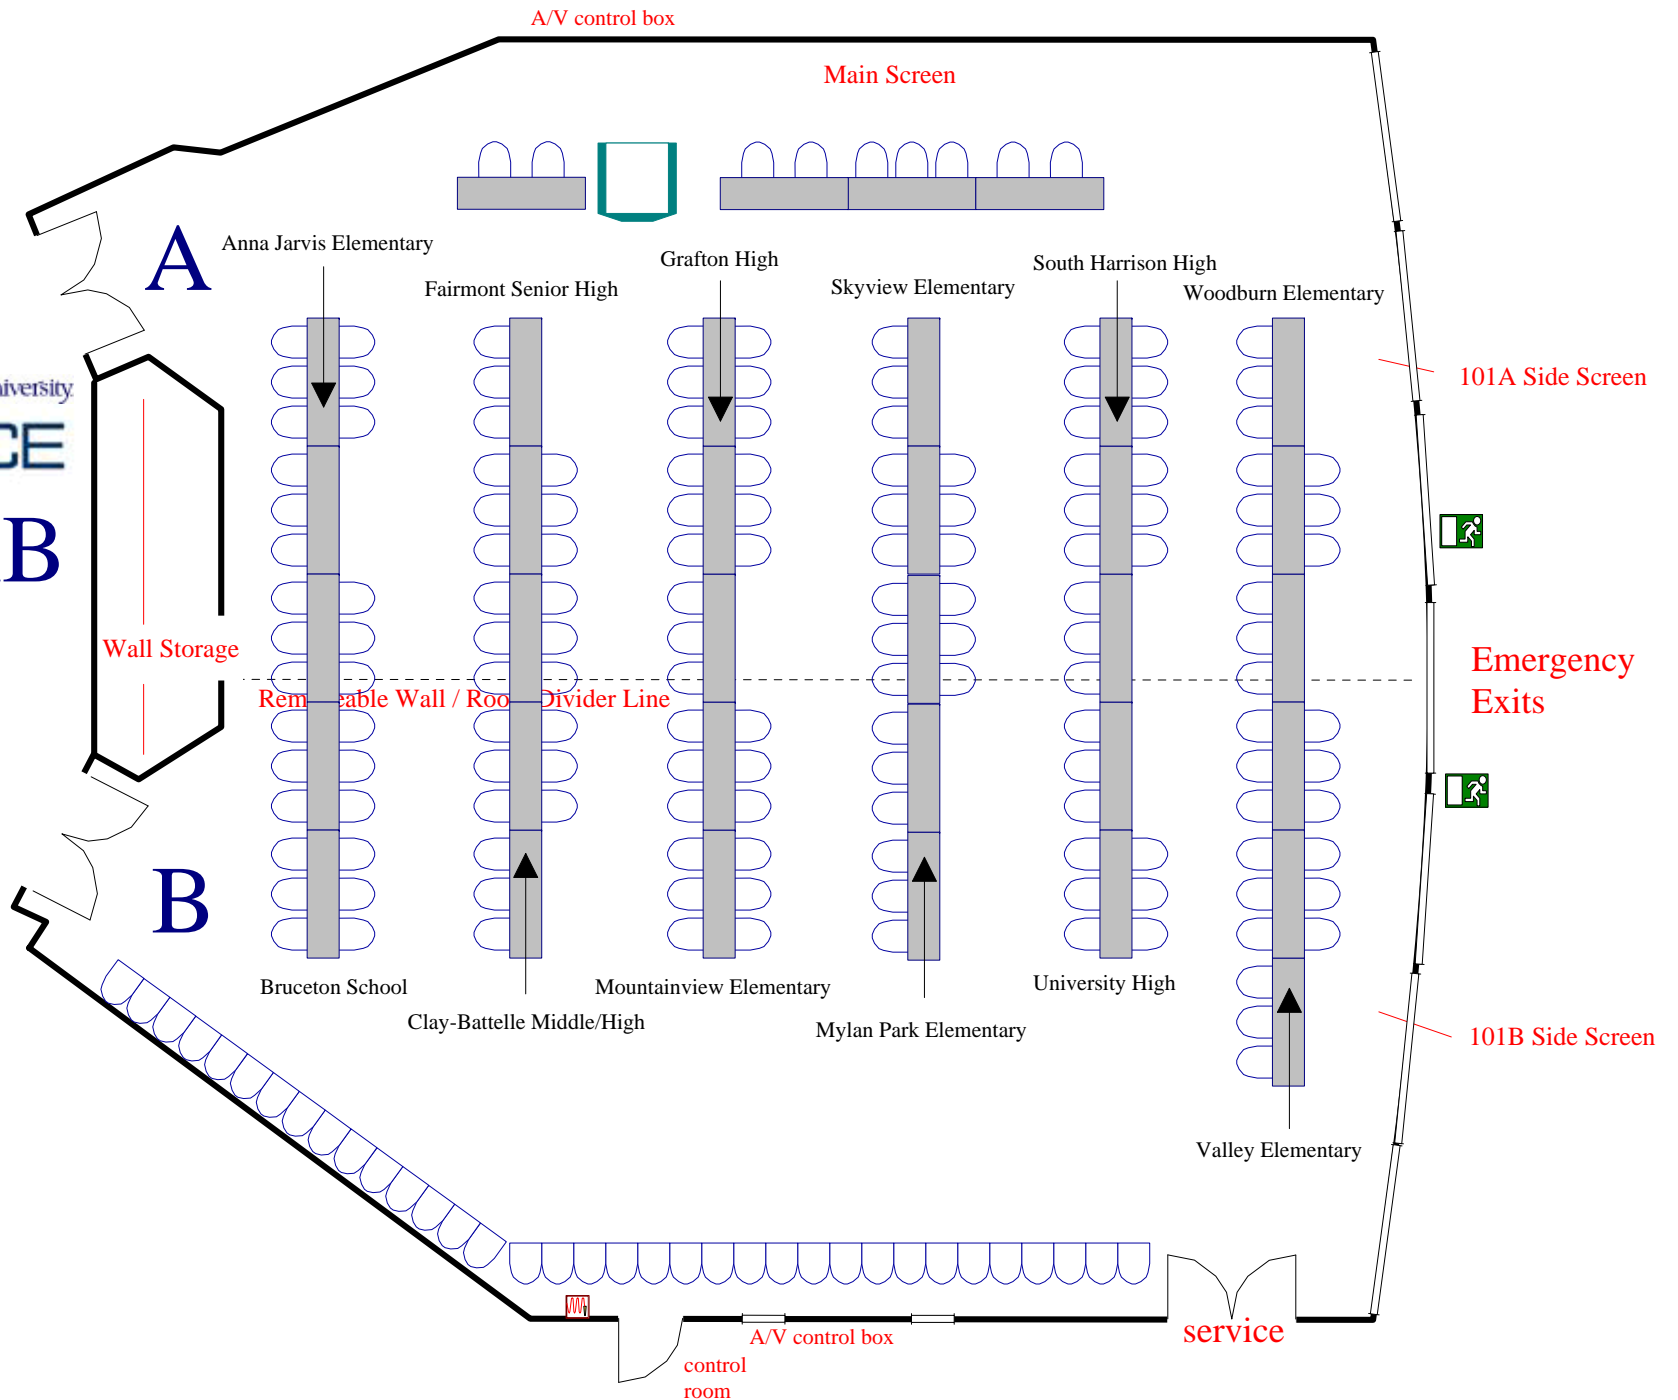

West Virginia University
NRCCE
101AB