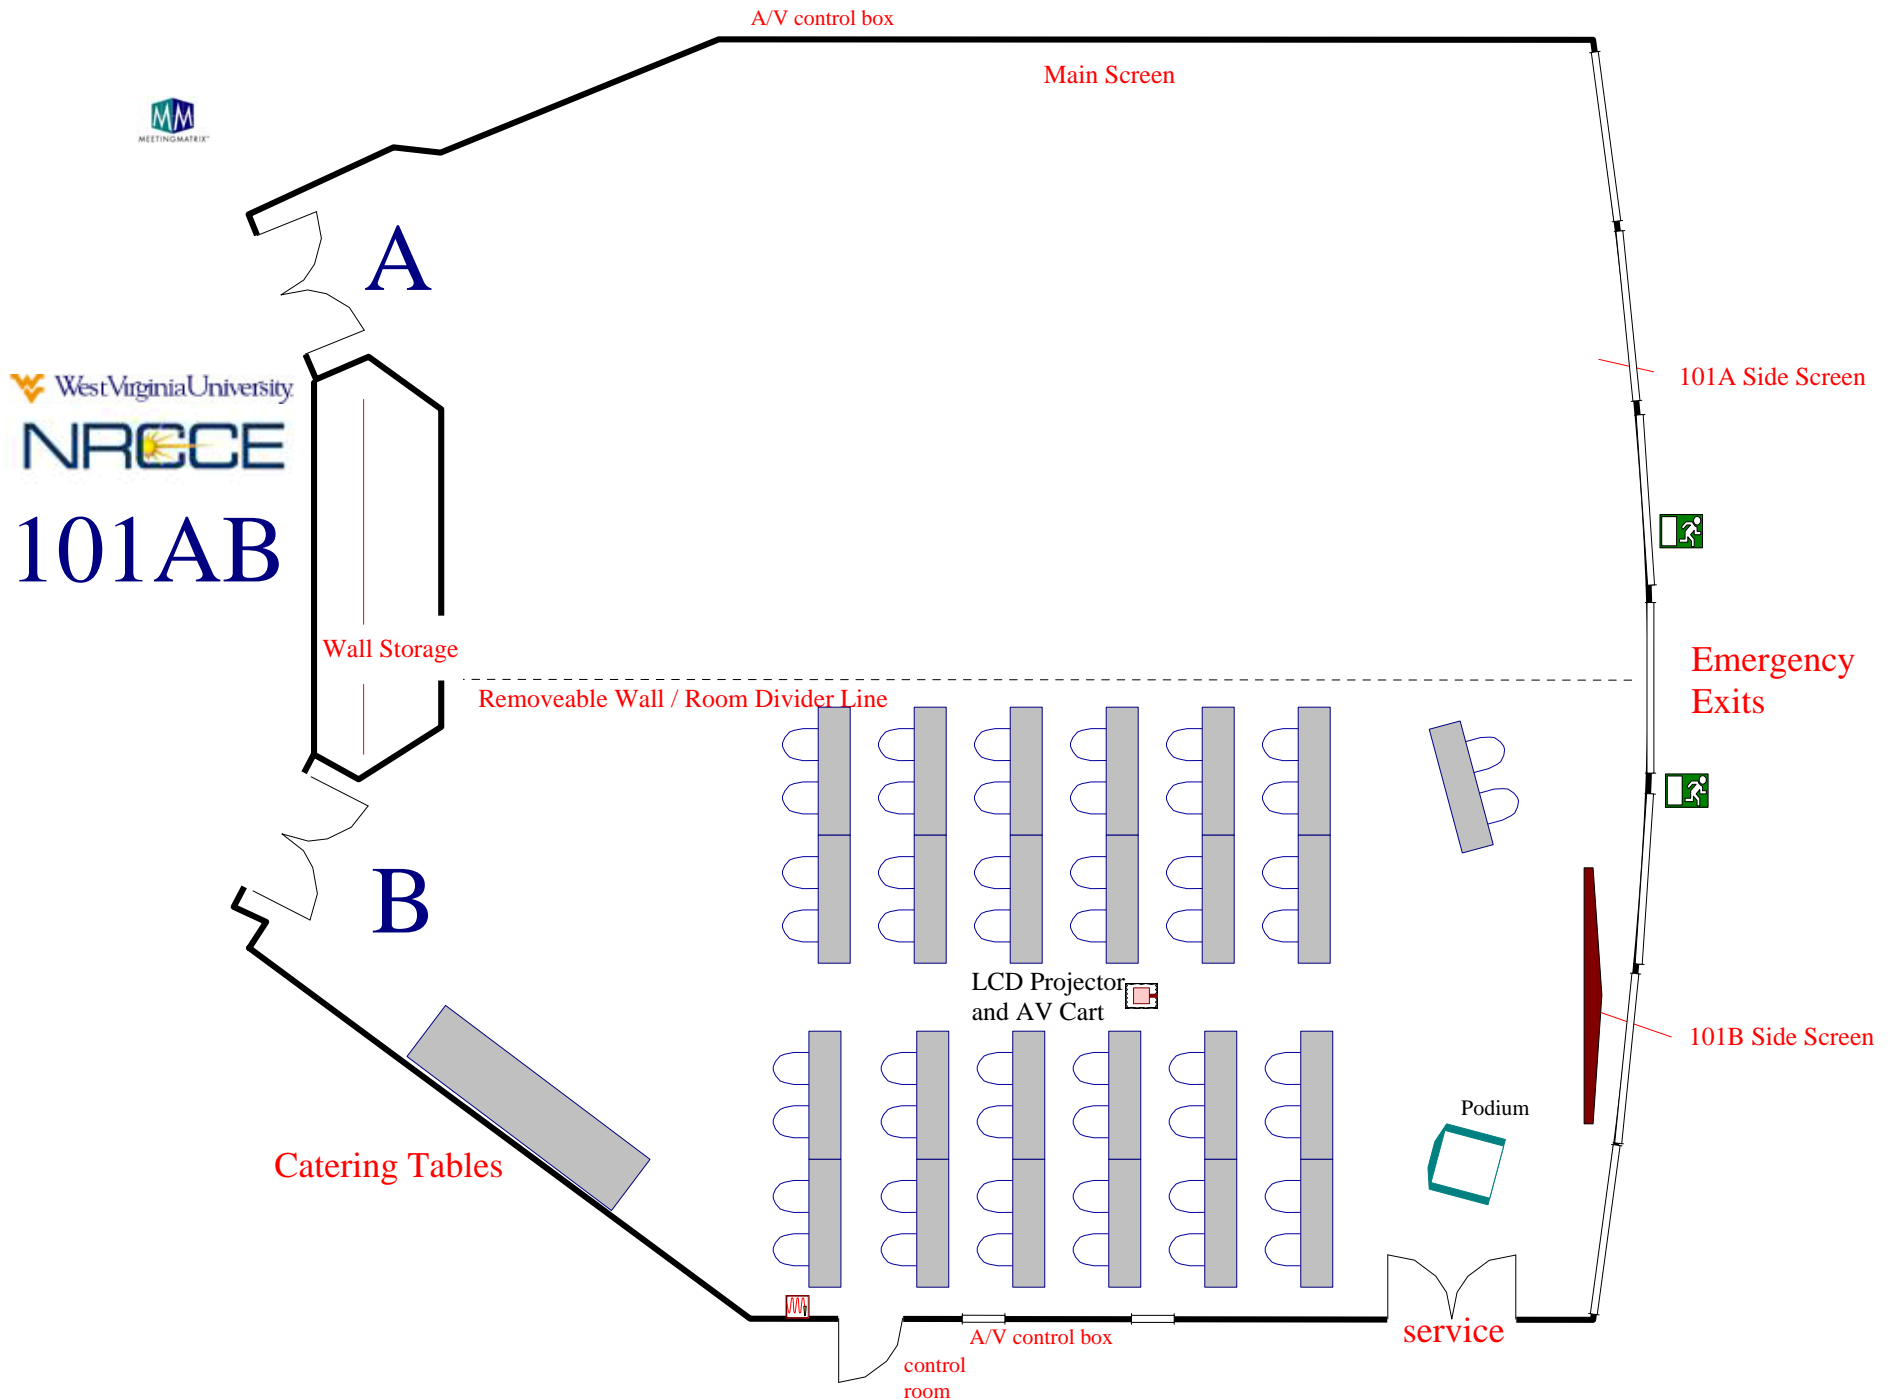

**CONFERENCE
ROOMS
PORTFOLIO
For**

Conference Room 101AB

Room Information
And
Setups

Classroom for 100 attendees

Classroom for 144 attendees

101 AB: 60 Chevron Style

Theater Style: Max seating 264

120 Luncheon max

Exhibit Displays: 30

Exhibit Displays: 43 Capacity

A/V control box

West Virginia University
NRCCE
101AB

Capacity of 43 display tables
Space per display table is 6ft x 3ft and 2ft 4in high

Open Square Conference Style for 40 attendees

101 A side: 50 Classroom - main screen

101A side: 50 Classroom - side screen

101AB spaced 50 Classroom

Chevron style for 50 attendees 101 A or B option

101B side: 50 Classroom

101 B side: 30 U-shape

101 B side: 50 Luncheon

101 A 50 Classroom / 101 B 50 Luncheon

101 A 30 U-shape / 101 B 30 Luncheon for 30

Conference Room 125AB

Room Information
And
Setups

West Virginia University
NRCCE
125AB

Conference Style Closed Square for 12 attendees