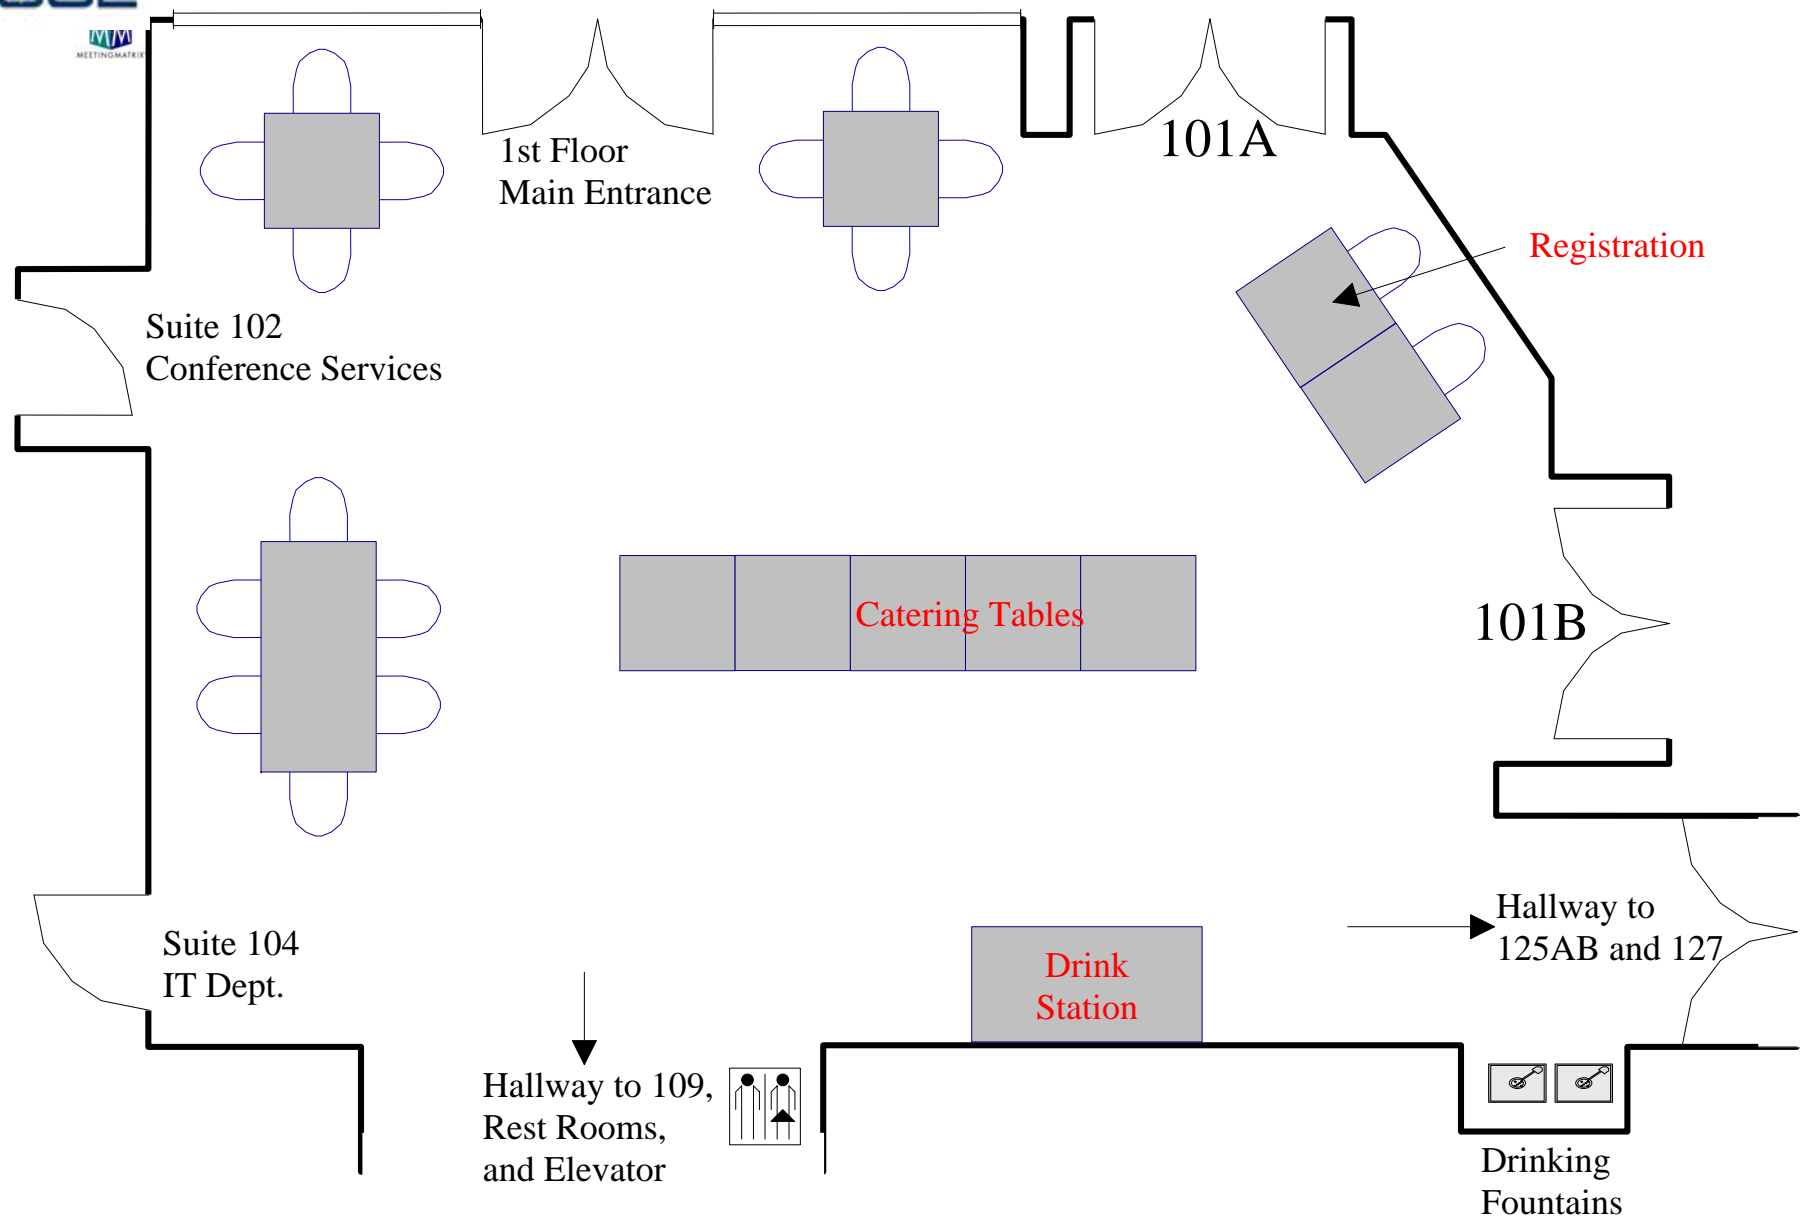

Luncheon for 25

Conference Room 109

Room Information
And
Setups

Room 109

Conference Room Lobby

Room Information
And
Setups

NRCCE LOBBY

NRCCE LOBBY

Basic Setup

NRCCE LOBBY

Luncheon for 24

NRCCE LOBBY

Luncheon for 24

NRCCE LOBBY

Catering in Lobby

NRCCE LOBBY

Exhibits Setup: 12 Display Capacity

Custom Setups

Faculty Senate Setup

101 AB: New Employee Welcome Reception

CEMR Commencement Brunch

Holiday Open House

CEMR Advisory Board Meeting

Chemical Engineering Senior Design Setup