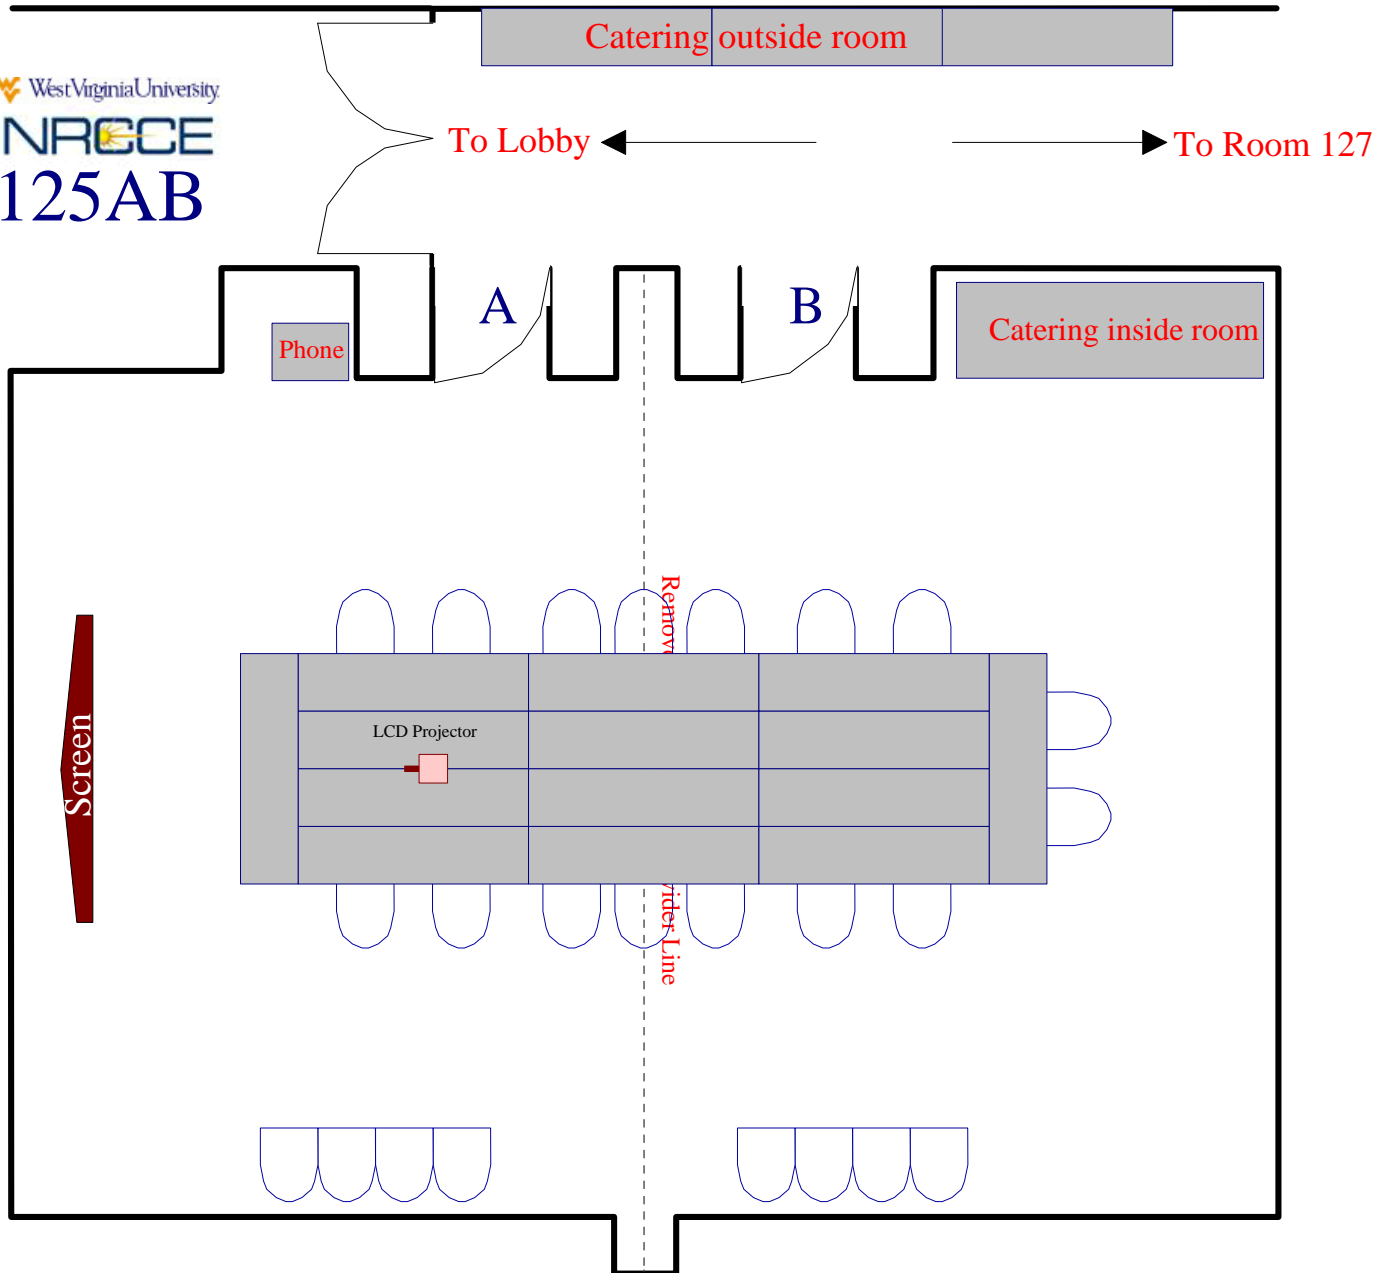

Large Conference Style for 16 attendees

West Virginia University
NRCCE
125AB