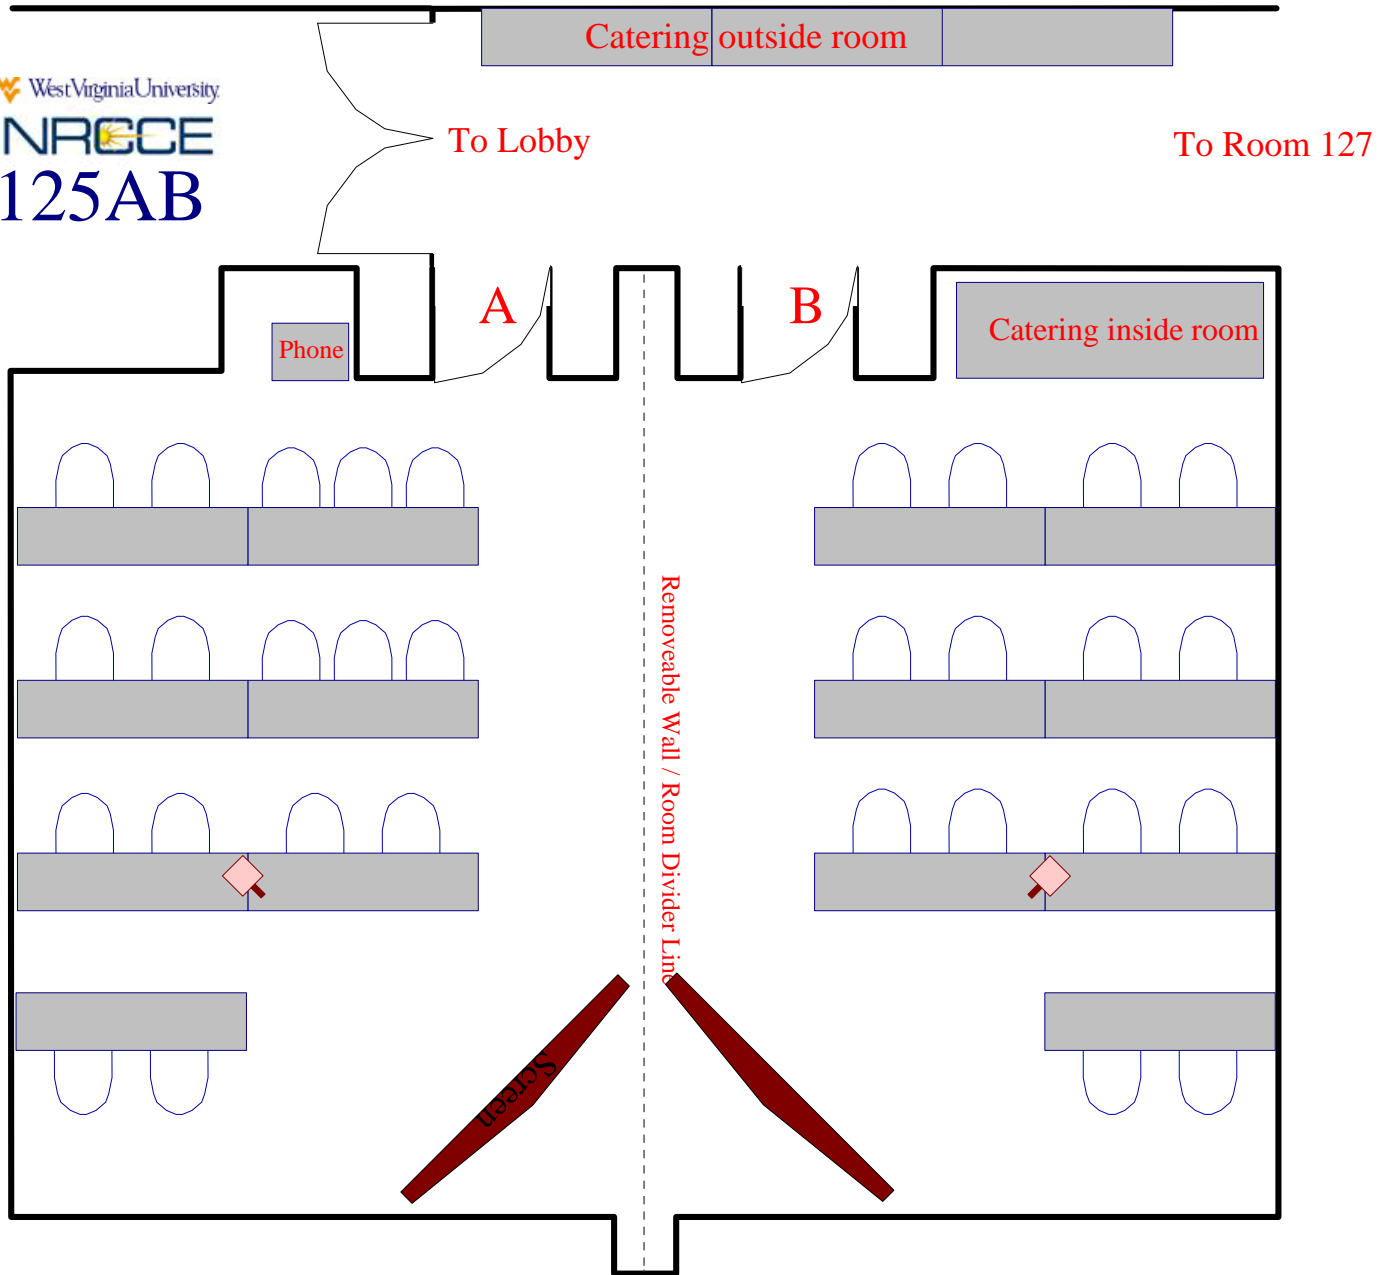

Theater style for 60

West Virginia University
NRCCE
125AB

Chevron style for 16 attendees

West Virginia University
NRCCE
125AB

Luncheon for 30

West Virginia University
NRCCE
125AB

Luncheon for 36

West Virginia University
NRCCE
125AB

Room Divider: Conference Closed Square 8 attendees each

West Virginia University
NRCCE
125AB

A Conference style 12 attendees / B Luncheon for 12

West Virginia University
NRCCE
125AB

Split Classroom

West Virginia University
NRCCE
125AB

Conference Room 127

Room Information
And
Setups

Conference Style: Closed Square for 12 attendees

Classroom for 16 attendees

Classroom for 22 attendees

Chevron for 16 attendees

Theater style for 40

U-shaped for 12