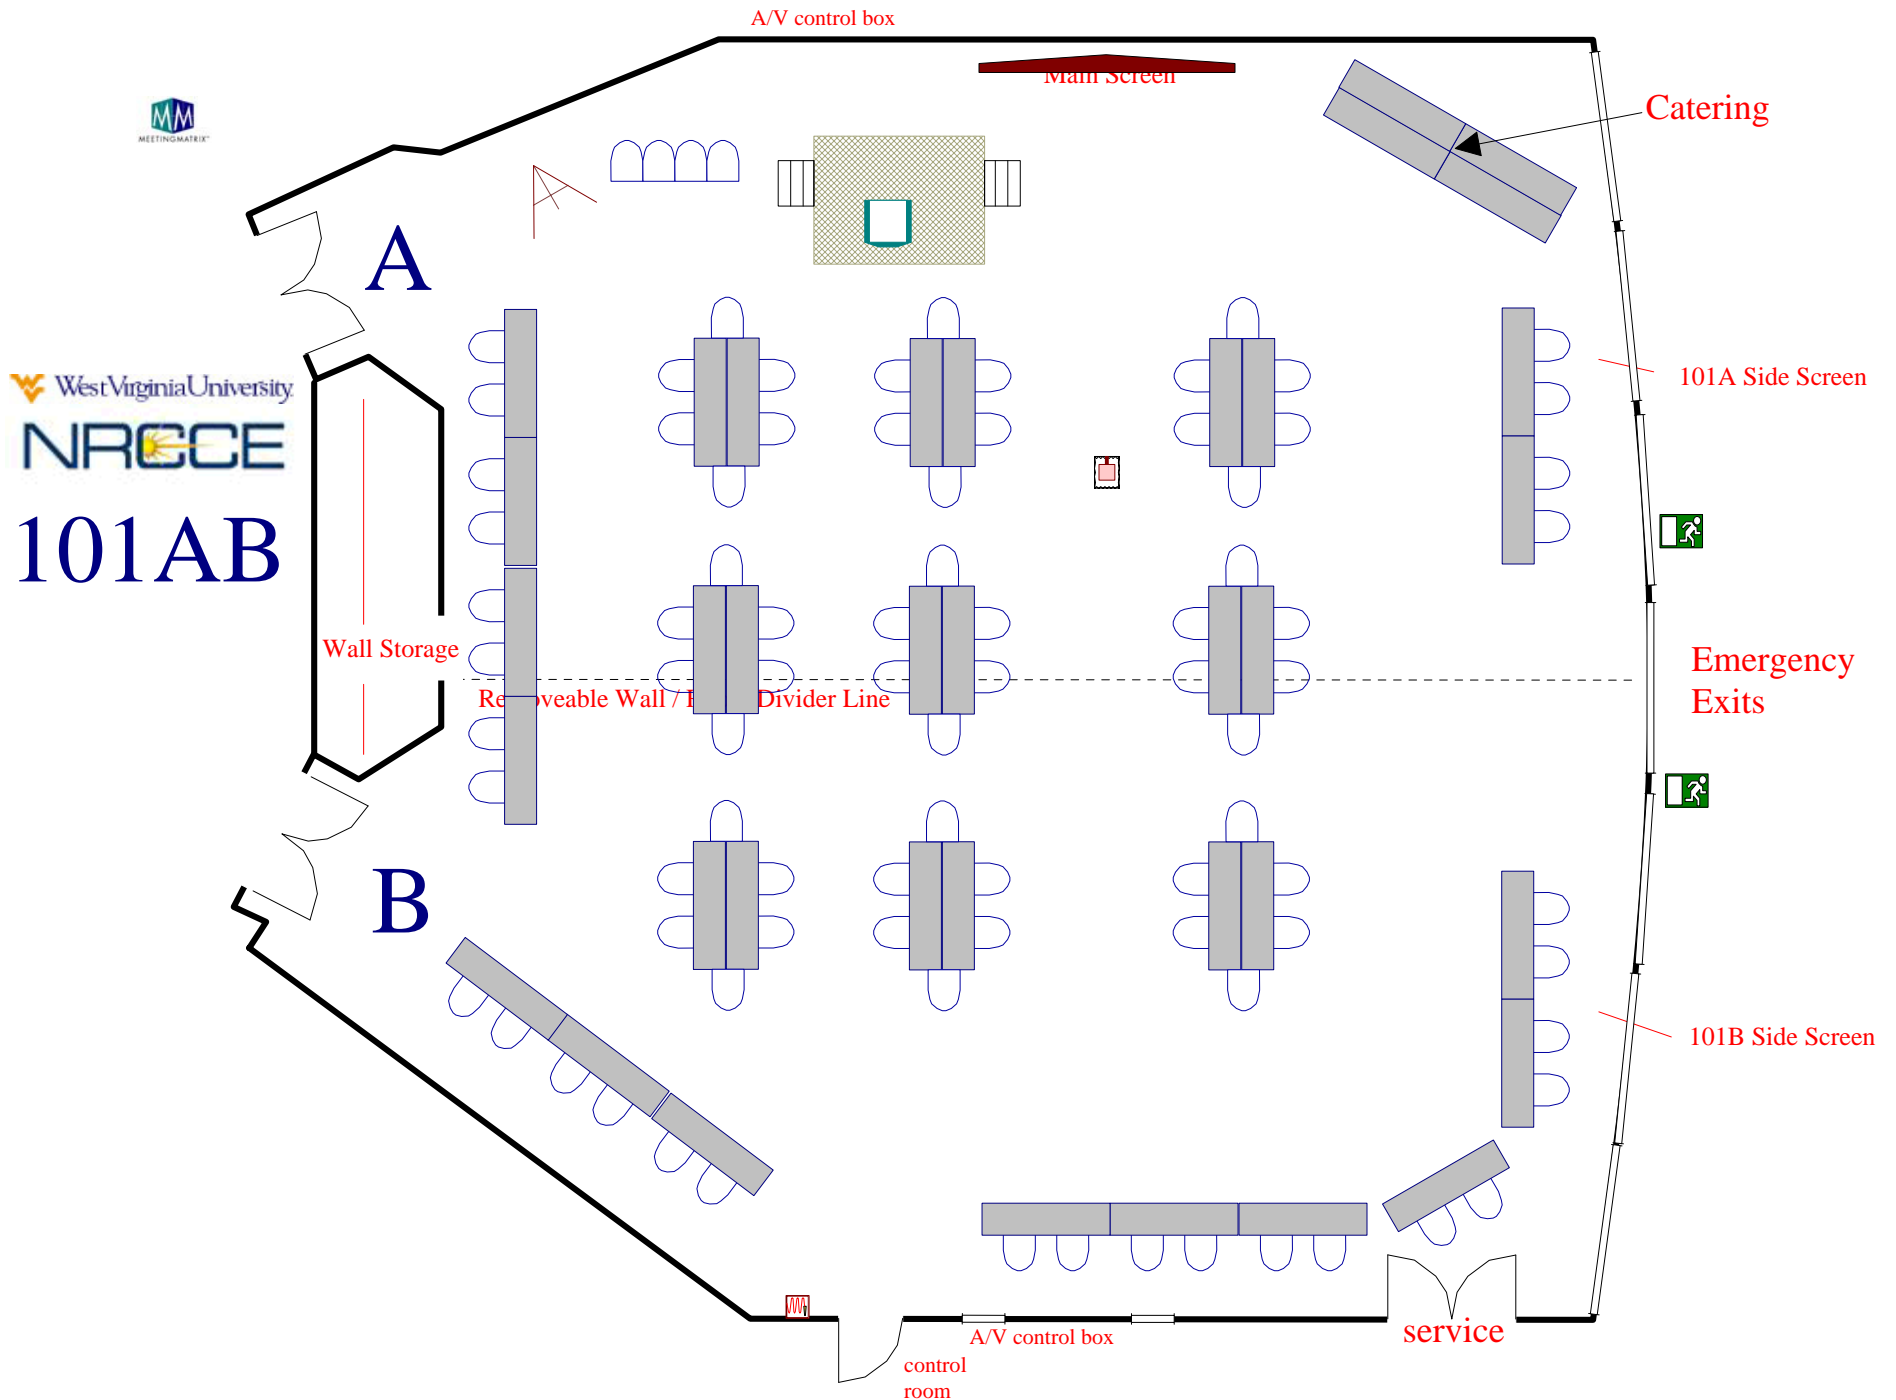

Basic Setup

NRCCE LOBBY

Luncheon for 24

NRCCE LOBBY

Luncheon for 24

NRCCE LOBBY

Catering in Lobby

NRCCE LOBBY

Exhibits Setup: 12 Display Capacity

Custom Setups

Faculty Senate Setup

101 AB: New Employee Welcome Reception

CEMR Commencement Brunch

Holiday Open House

CEMR Advisory Board Meeting

Chemical Engineering Senior Design Setup

Lots of Pizza!

Wall Storage

Removal of Wall / Room Division

101A Side Screen

Emergency Exits

B

Exit

101B Side Screen

A/V control box
control room

service

Davis College 27 Exhibits

Custom Theater Setup for 70 plus Luncheon

40 Focus Group Clusters

Focus Group Clusters 25

Duel Screens Setup 64 plus Stage and Panelist

Multiple Screens: 124 Max Seating