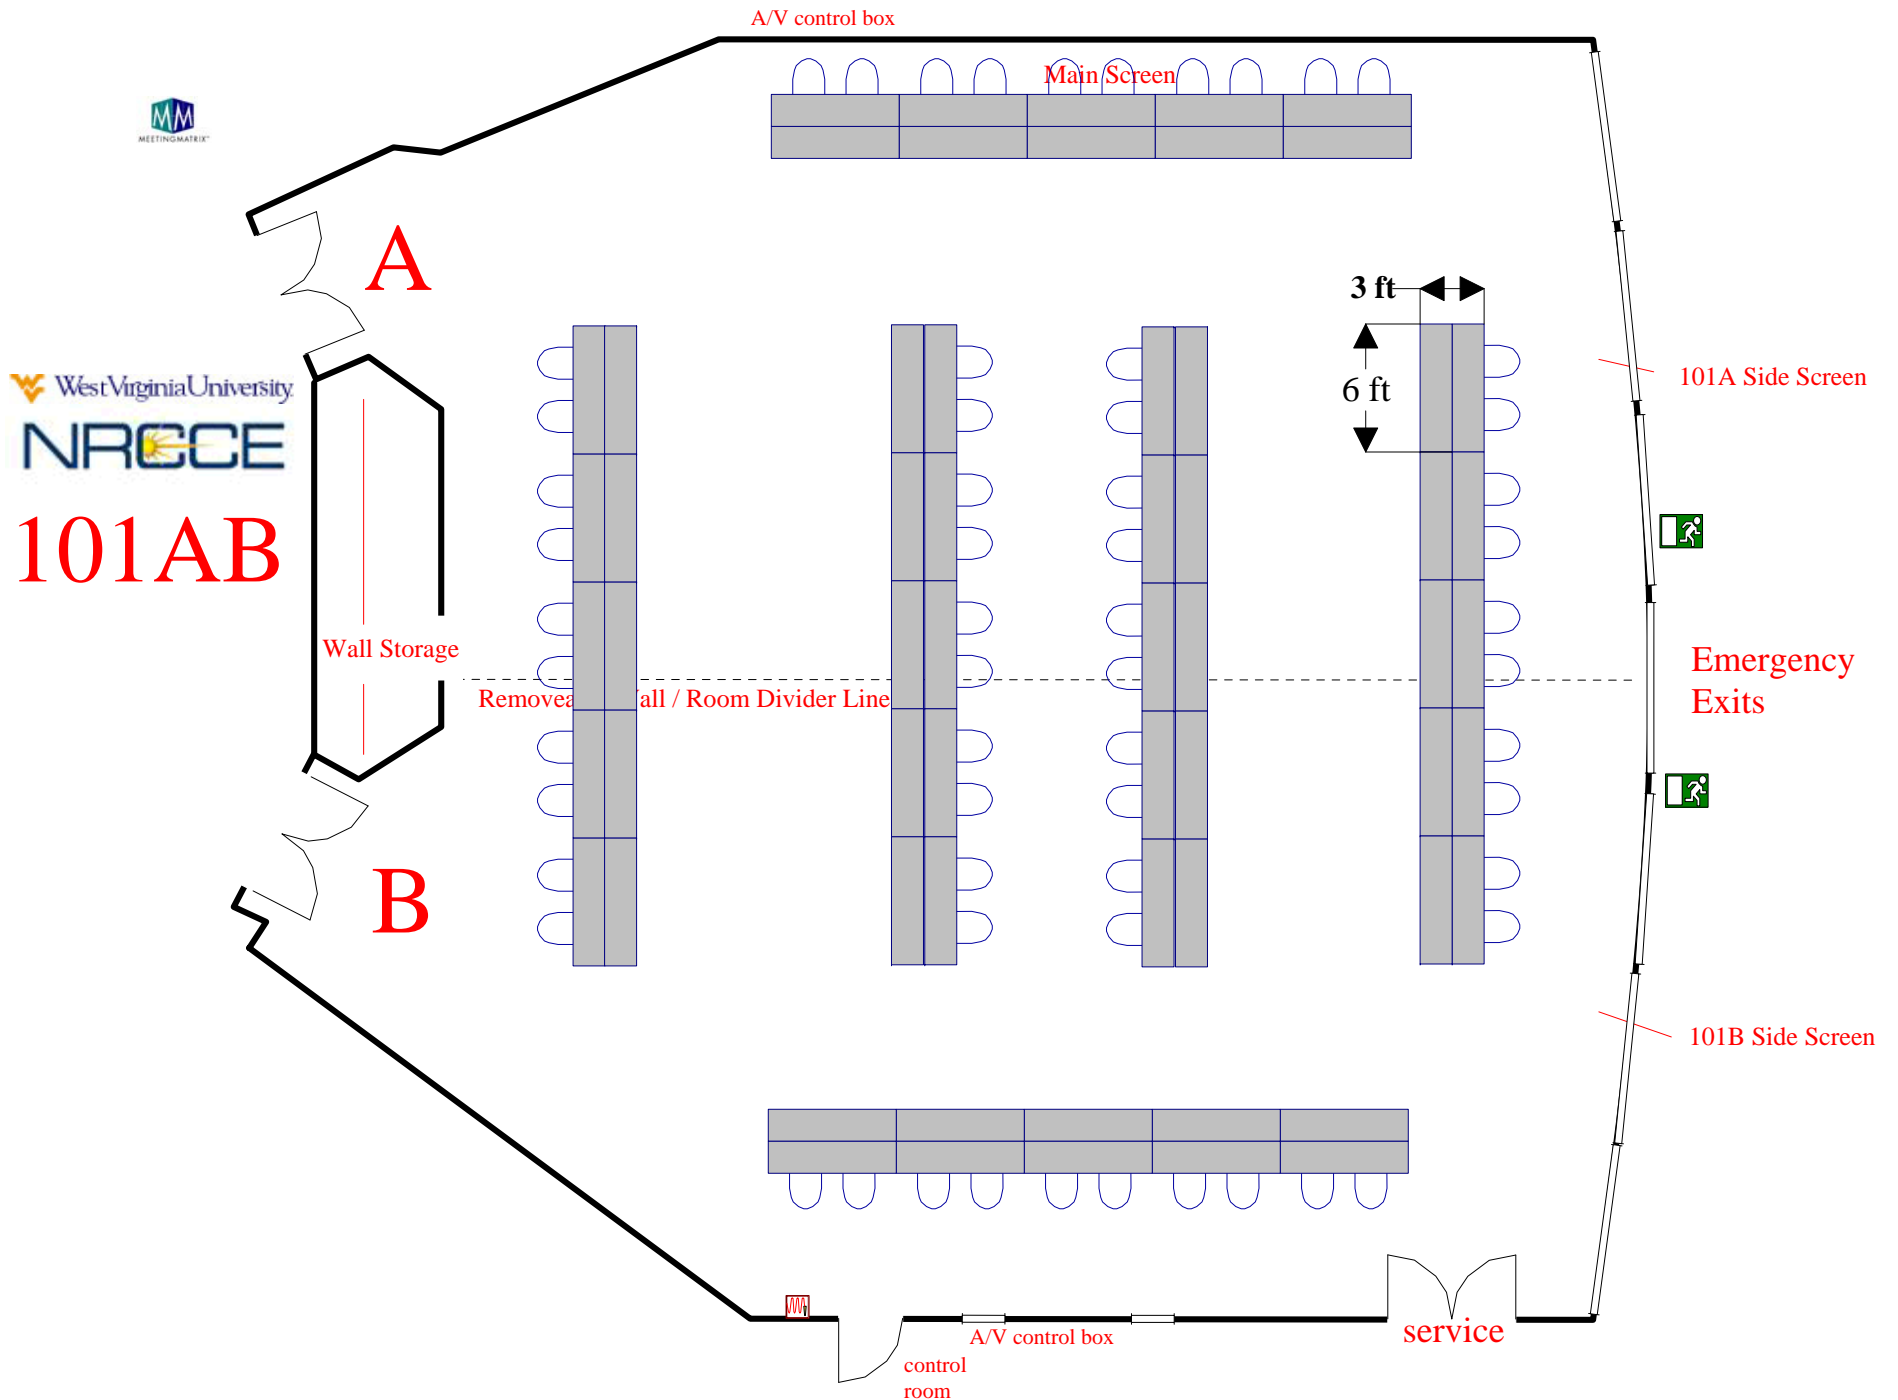

**CONFERENCE
ROOMS
PORTFOLIO
For**

Conference Room 101AB

Room Information
And
Setups

Classroom for 100 attendees

Classroom for 144 attendees

101 AB: 60 Chevron Style

Theater Style: Max seating 264

120 Luncheon max

Exhibit Displays: 30

Exhibit Displays: 43 Capacity

A/V control box

West Virginia University
NRCCE
101AB

Capacity of 43 display tables
Space per display table is 6ft x 3ft and 2ft 4in high

Open Square Conference Style for 40 attendees

101 A side: 50 Classroom - main screen

101A side: 50 Classroom - side screen

101AB spaced 50 Classroom

Chevron style for 50 attendees 101 A or B option

101B side: 50 Classroom

101 B side: 30 U-shape

101 B side: 50 Luncheon

101 A 50 Classroom / 101 B 50 Luncheon

101 A 30 U-shape / 101 B 30 Luncheon for 30

Conference Room 125AB

Room Information
And
Setups

West Virginia University
NRCCE
125AB

Conference Style Closed Square for 12 attendees