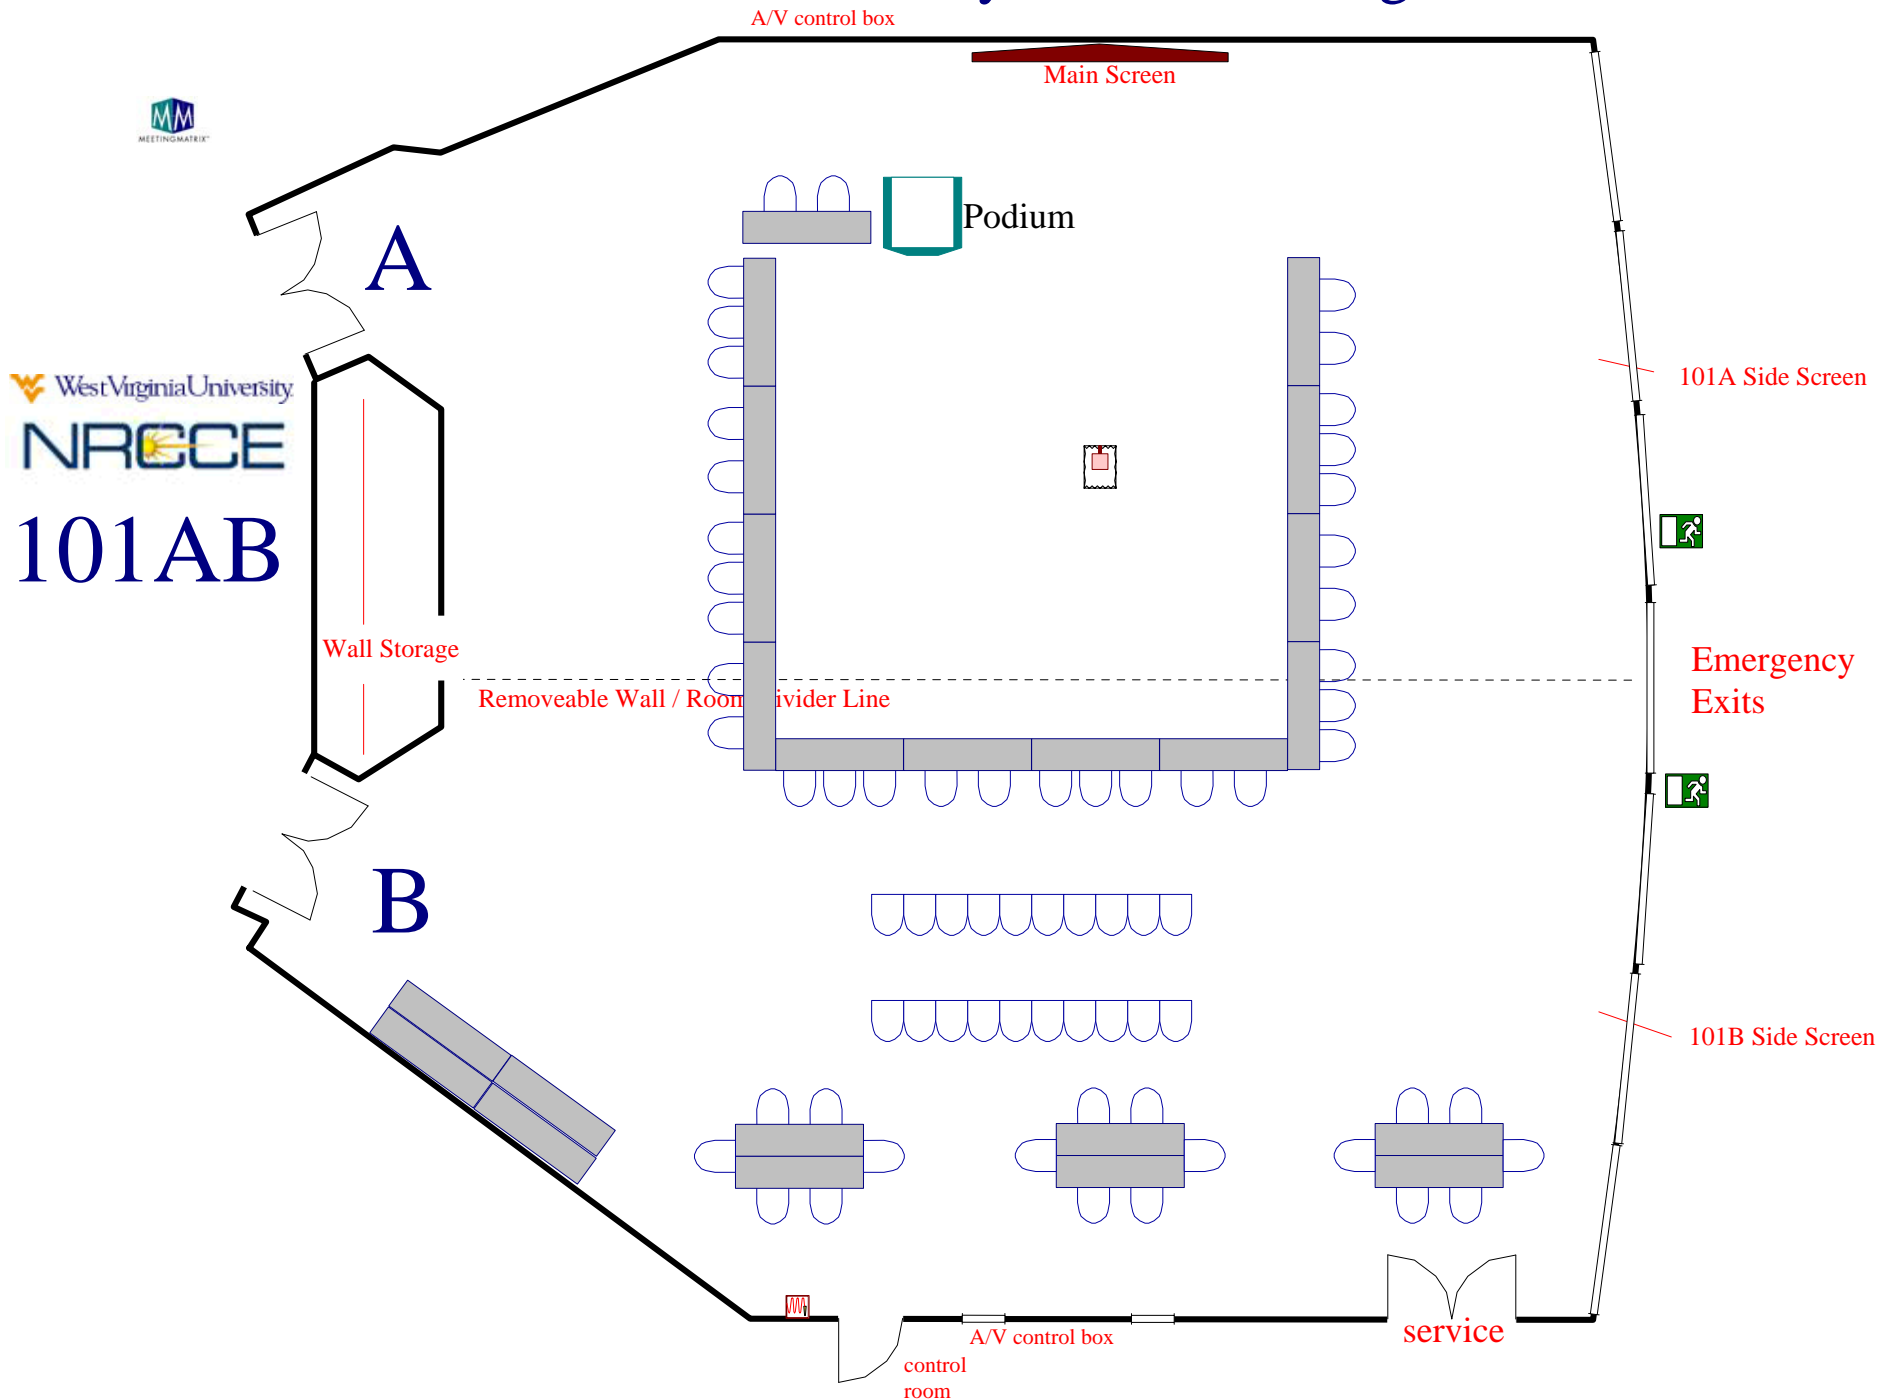

Basic Setup

NRCCE LOBBY

Luncheon for 24

NRCCE LOBBY

Luncheon for 24

NRCCE LOBBY

Catering in Lobby

NRCCE LOBBY

Exhibits Setup: 12 Display Capacity

Custom Setups

Faculty Senate Setup

101 AB: New Employee Welcome Reception

CEMR Commencement Brunch

Holiday Open House

CEMR Advisory Board Meeting

Chemical Engineering Senior Design Setup

A/V control box
control room

service

Davis College 27 Exhibits

Custom Theater Setup for 70 plus Luncheon

40 Focus Group Clusters

Focus Group Clusters 25

Duel Screens Setup 64 plus Stage and Panelist

Multiple Screens: 124 Max Seating