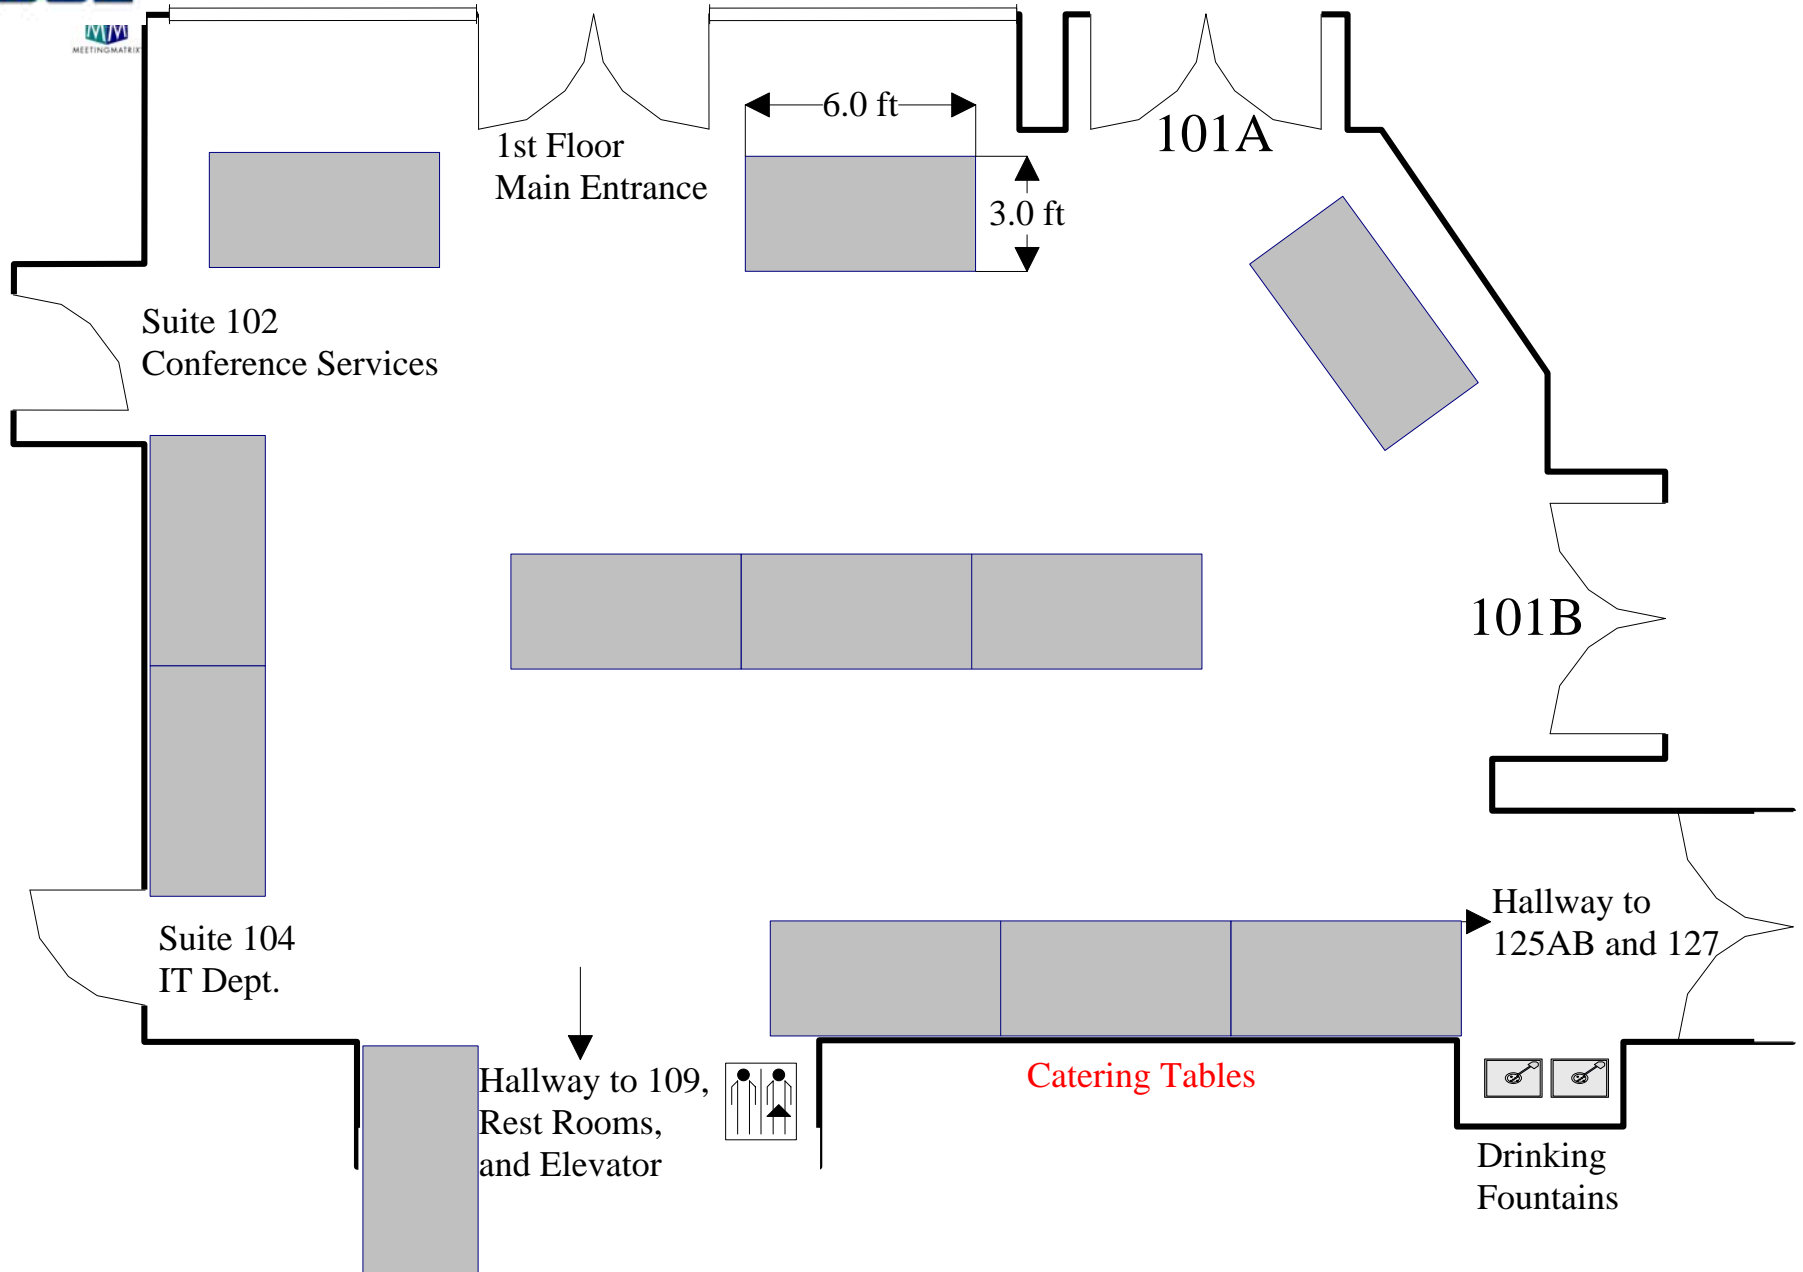

Conference Room 127

Room Information
And
Setups

Conference Style: Closed Square for 12 attendees

Classroom for 16 attendees

Classroom for 22 attendees

Chevron for 16 attendees

Theater style for 40

U-shaped for 12

Luncheon for 25

Conference Room 109

Room Information
And
Setups

Room 109

Conference Room Lobby

Room Information
And
Setups

NRCCE LOBBY

NRCCE LOBBY

Basic Setup

NRCCE LOBBY

Luncheon for 24

NRCCE LOBBY

Luncheon for 24

NRCCE LOBBY

Catering in Lobby

NRCCE LOBBY

Exhibits Setup: 12 Display Capacity

Custom Setups

Faculty Senate Setup

101 AB: New Employee Welcome Reception

CEMR Commencement Brunch

Holiday Open House

CEMR Advisory Board Meeting

Chemical Engineering Senior Design Setup