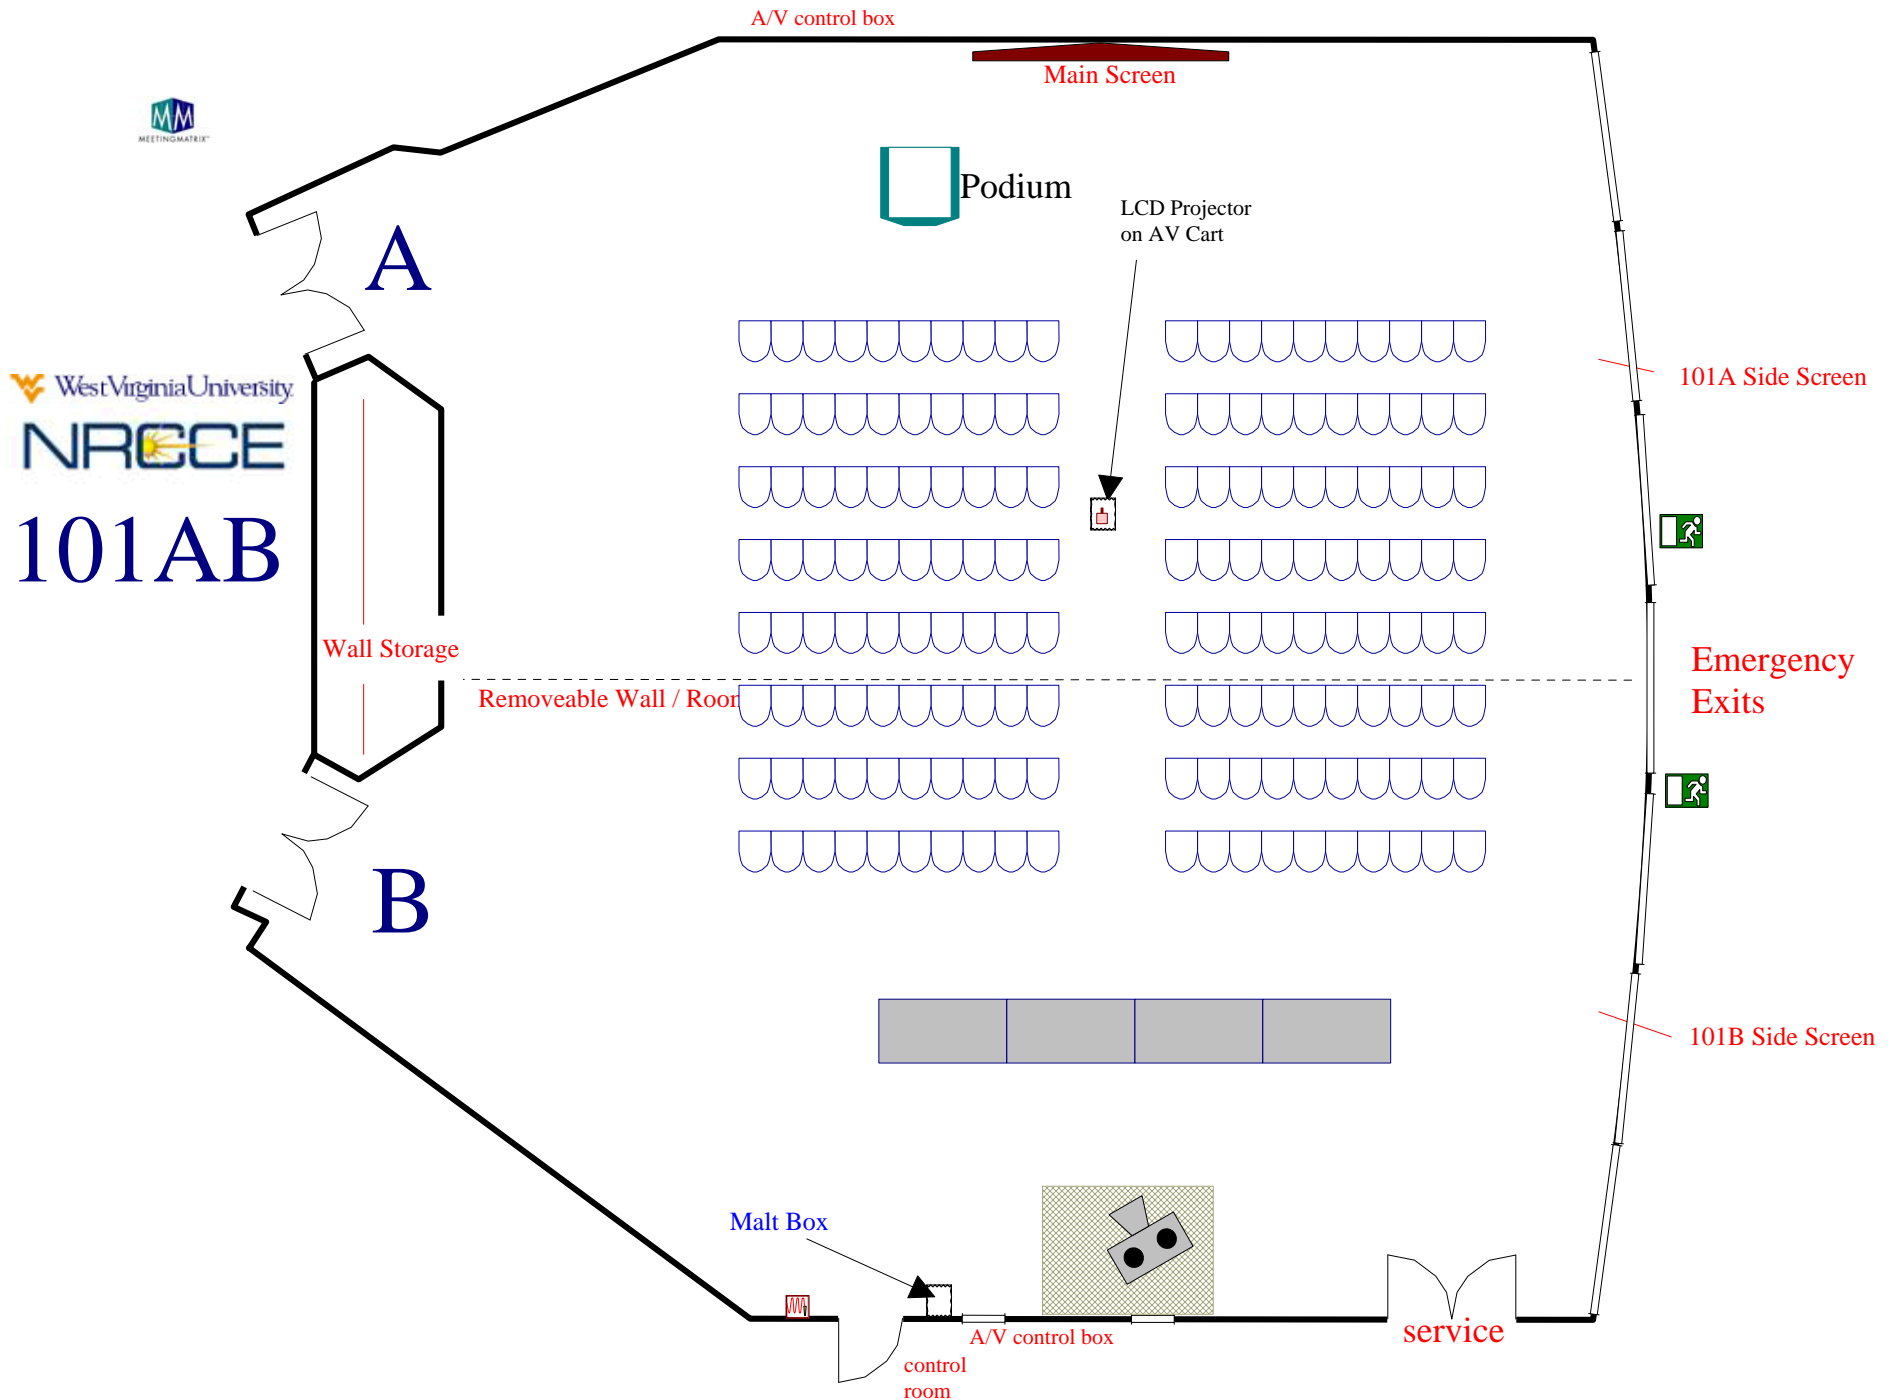

Chinese Dignitaries