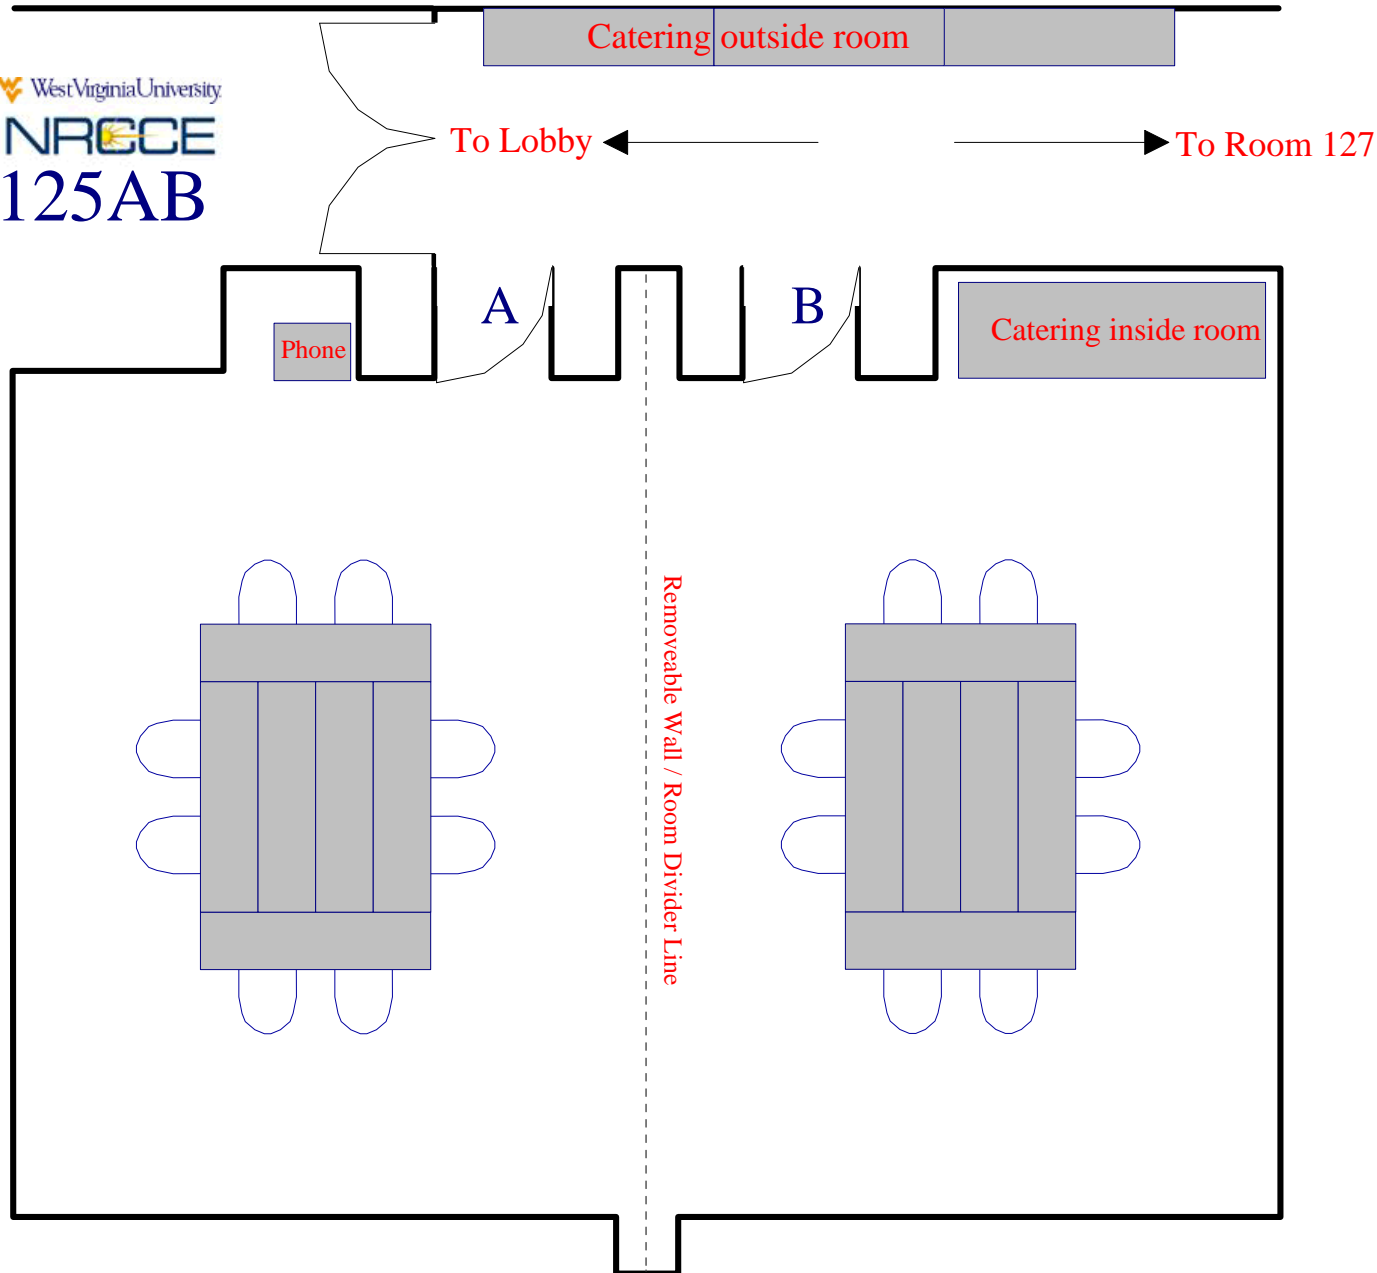

101 A 50 Classroom / 101 B 50 Luncheon

101 A 30 U-shape / 101 B 30 Luncheon for 30

Conference Room 125AB

Room Information
And
Setups

West Virginia University
NRCCE
125AB

Conference Style Closed Square for 12 attendees

Theater style for 60

West Virginia University
NRCCE
125AB

Chevron style for 16 attendees

West Virginia University
NRCCE
125AB

Luncheon for 30

West Virginia University
NRCCE
125AB

Luncheon for 36

West Virginia University
NRCCE
125AB

Room Divider: Conference Closed Square 8 attendees each

West Virginia University
NRCCE
125AB

A Conference style 12 attendees / B Luncheon for 12

West Virginia University
NRCCE
125AB

Split Classroom

West Virginia University
NRCCE
125AB