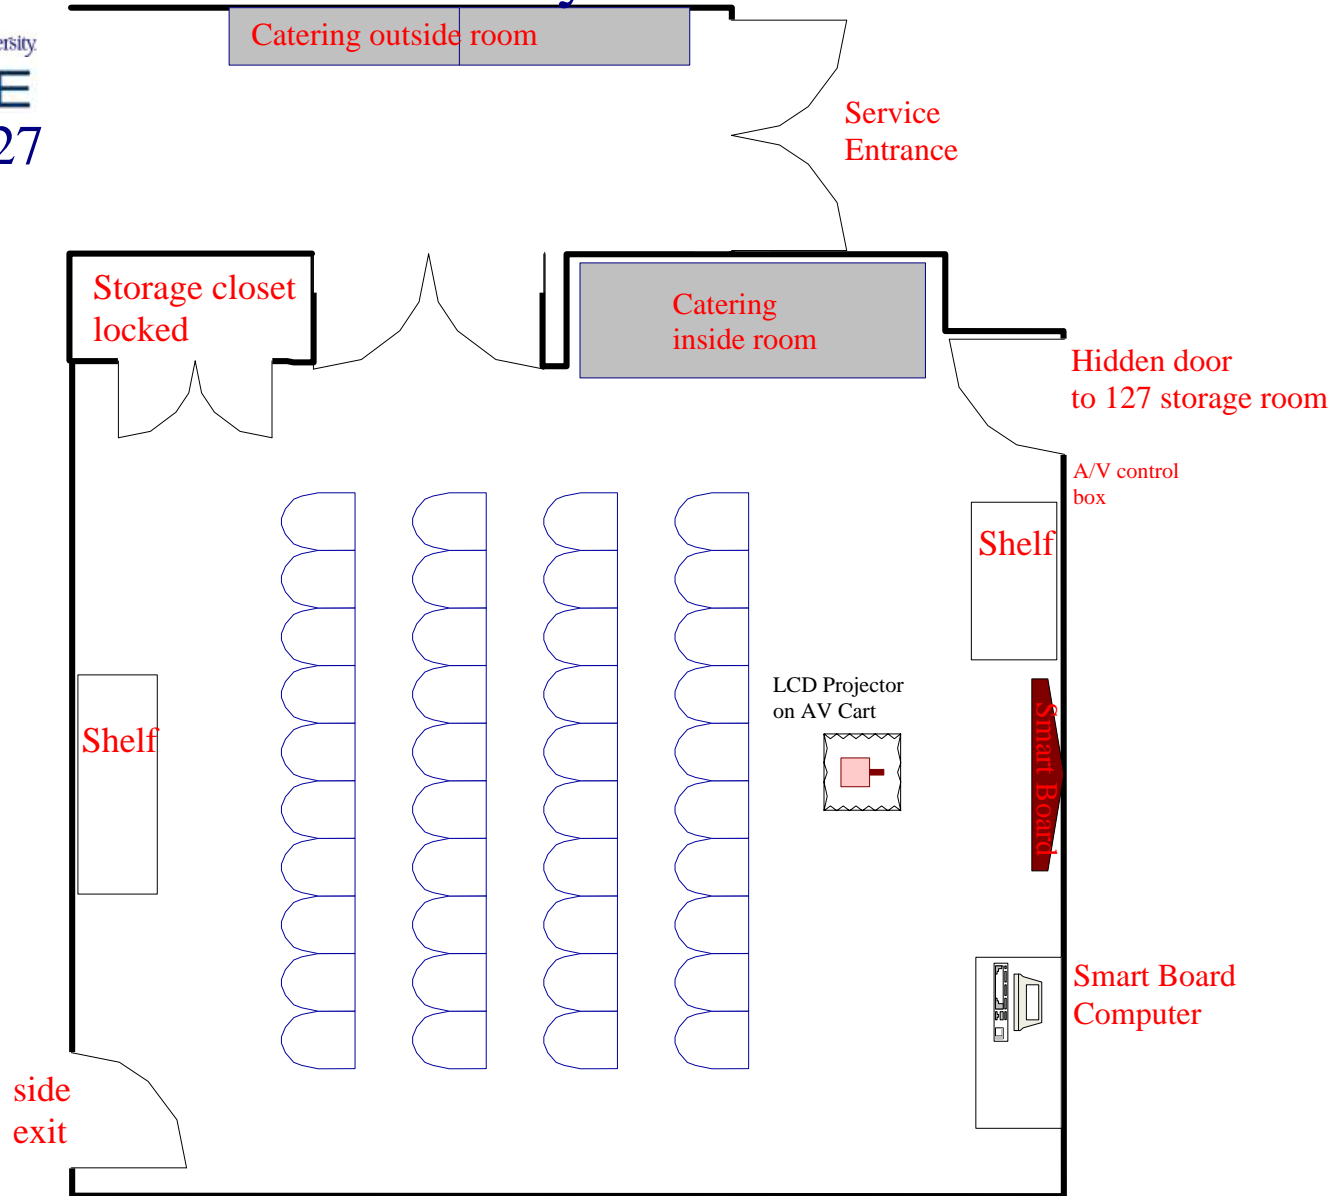

Room Divider: Conference Closed Square 8 attendees each

West Virginia University
NRCCE
125AB

A Conference style 12 attendees / B Luncheon for 12

West Virginia University
NRCCE
125AB

Split Classroom

West Virginia University
NRCCE
125AB

Conference Room 127

Room Information
And
Setups

Conference Style: Closed Square for 12 attendees

Classroom for 16 attendees

Classroom for 22 attendees

Chevron for 16 attendees

Theater style for 40

U-shaped for 12

Luncheon for 25

Conference Room 109

Room Information
And
Setups

Room 109

Conference Room Lobby

Room Information
And
Setups

NRCCE LOBBY

NRCCE LOBBY

Basic Setup

NRCCE LOBBY

Luncheon for 24

NRCCE LOBBY

Luncheon for 24

NRCCE LOBBY

Catering in Lobby

NRCCE LOBBY