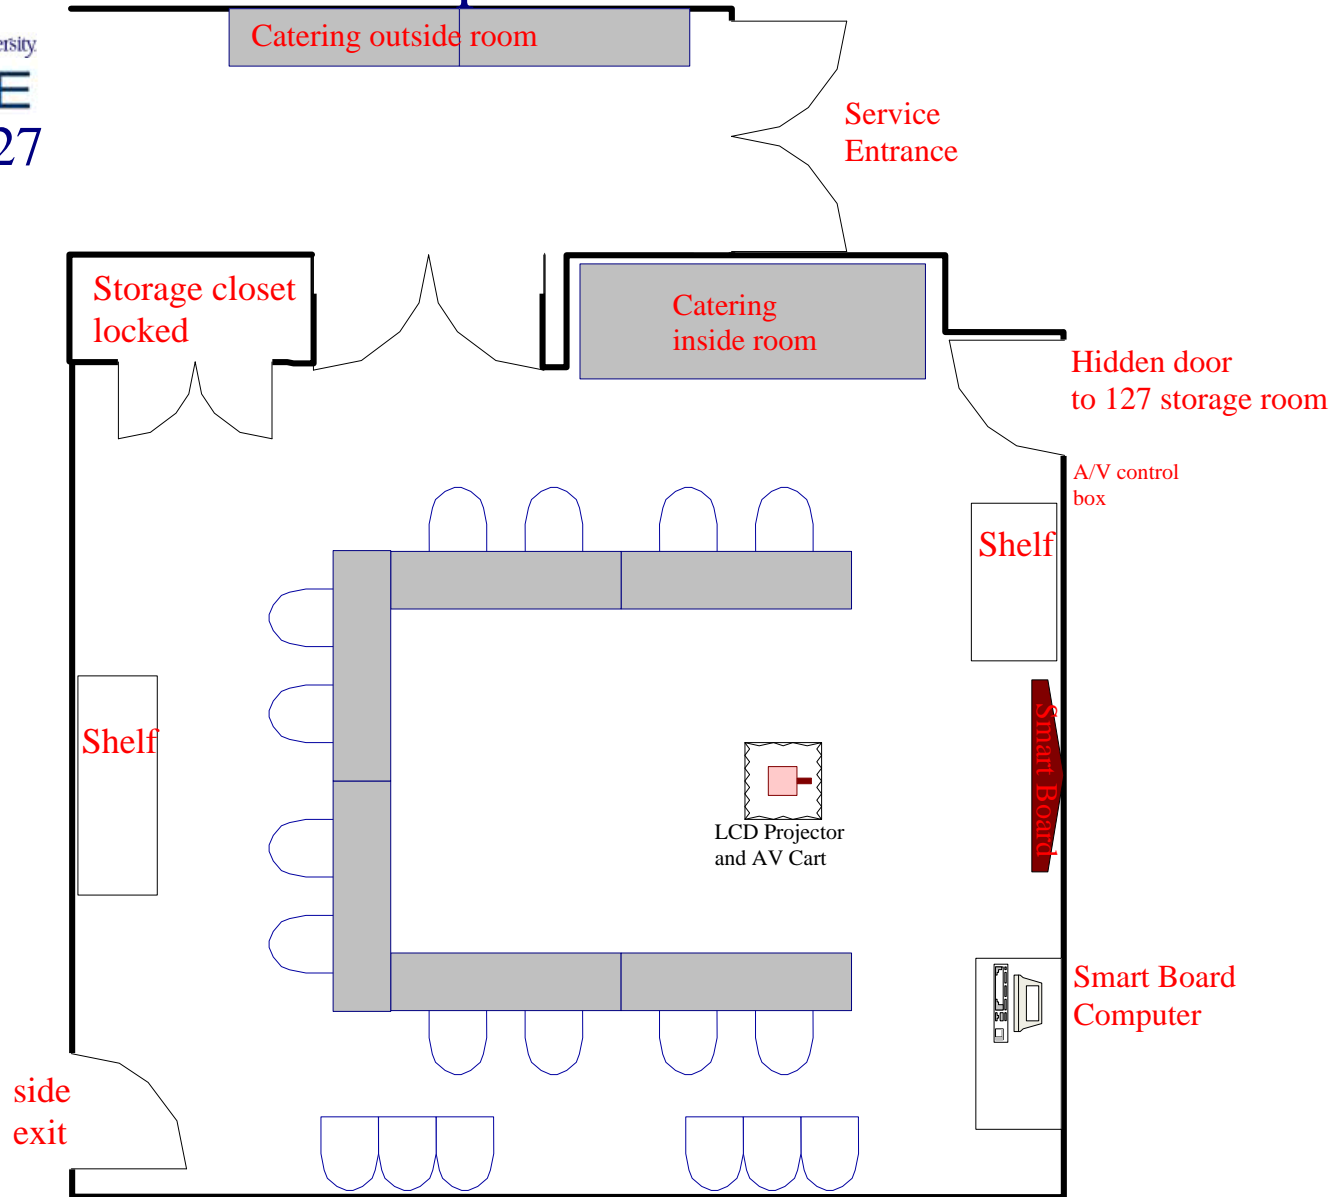

101 A 50 Classroom / 101 B 50 Luncheon

101 A 30 U-shape / 101 B 30 Luncheon for 30

Conference Room 125AB

Room Information
And
Setups

West Virginia University
NRCCE
125AB

Conference Style Closed Square for 12 attendees

Room Divider: Conference Closed Square 8 attendees each

West Virginia University
NRCCE
125AB

A Conference style 12 attendees / B Luncheon for 12

West Virginia University
NRCCE
125AB

Split Classroom

West Virginia University
NRCCE
125AB

Conference Room 127

Room Information
And
Setups

Conference Style: Closed Square for 12 attendees

Classroom for 16 attendees

Classroom for 22 attendees

Chevron for 16 attendees

Theater style for 40

U-shaped for 12

Luncheon for 25

Conference Room 109

Room Information
And
Setups

Room 109

Conference Room Lobby

Room Information
And
Setups

NRCCE LOBBY

NRCCE LOBBY