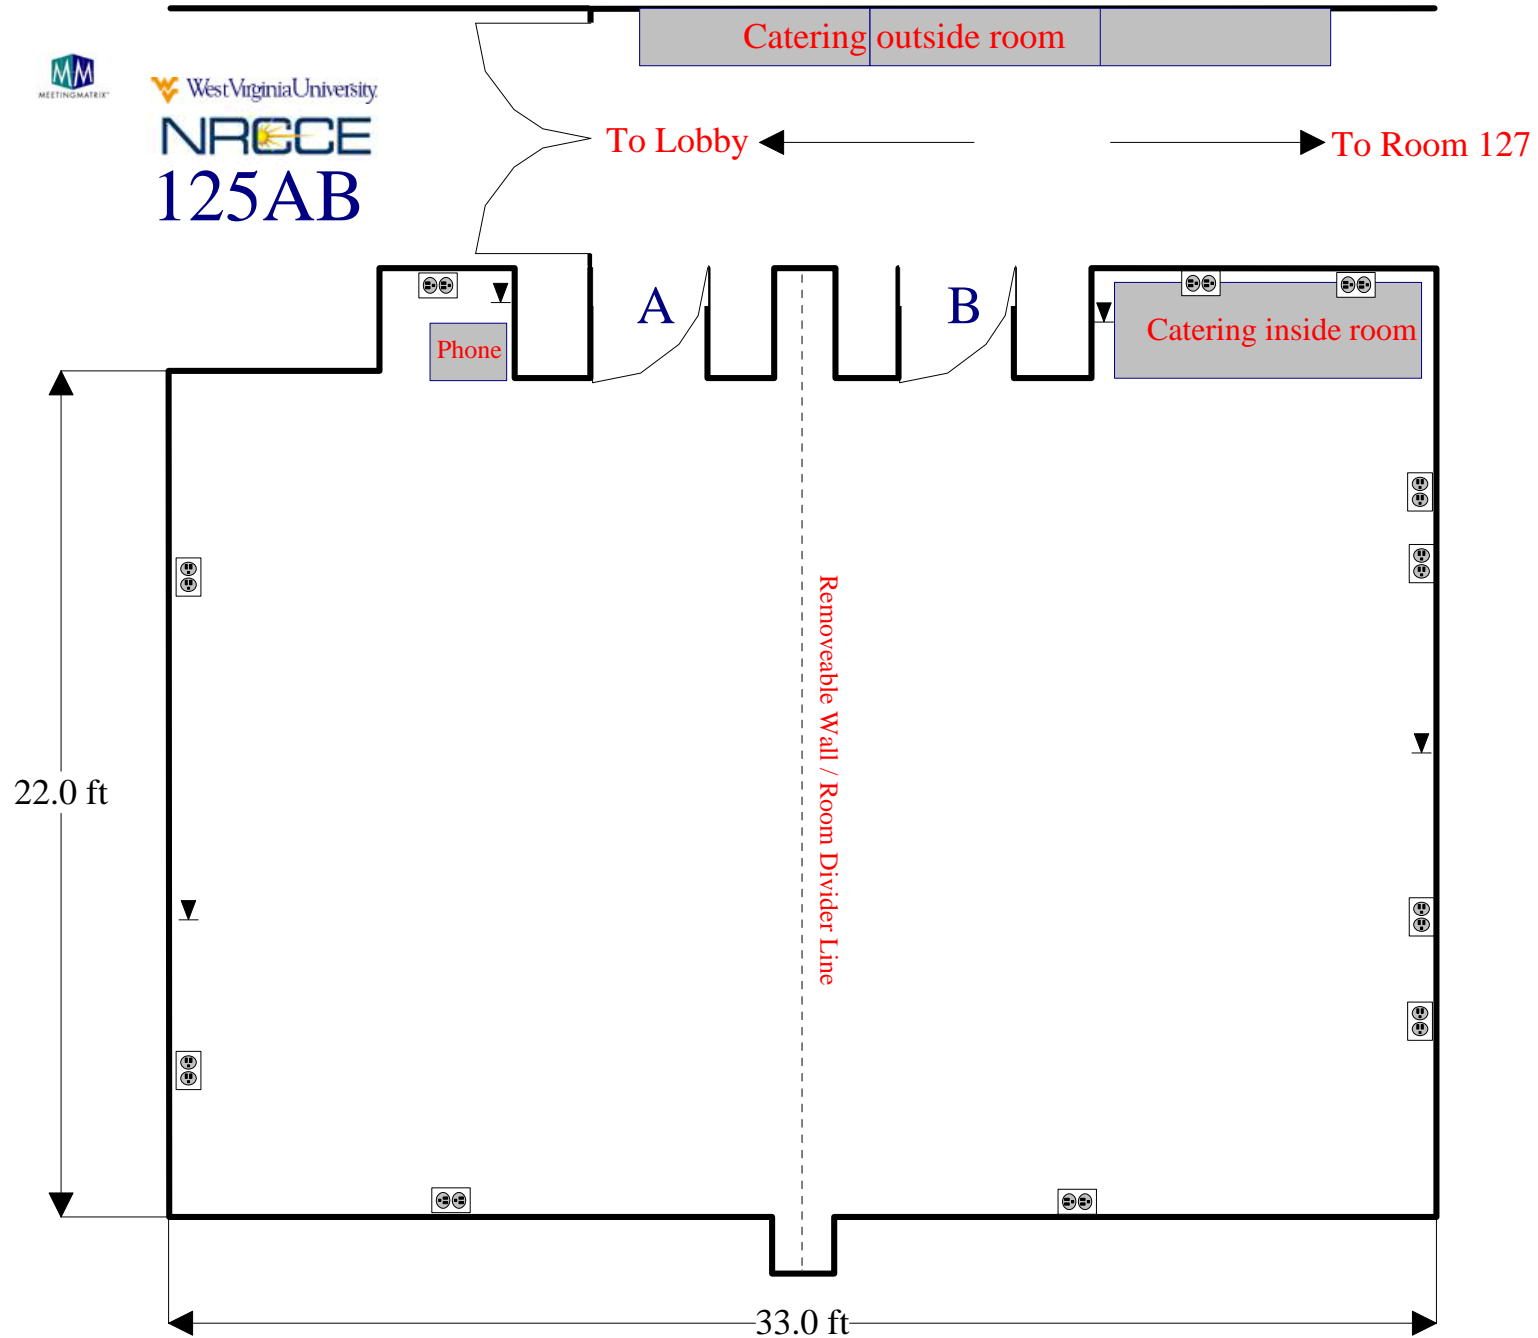

**CONFERENCE
ROOMS
PORTFOLIO
For**

Conference Room 101AB

Room Information
And
Setups

Classroom for 100 attendees

Classroom for 144 attendees

101 AB: 60 Chevron Style

Theater Style: Max seating 264

120 Luncheon max

101 A side: 50 Classroom - main screen

101A side: 50 Classroom - side screen

101AB spaced 50 Classroom

Chevron style for 50 attendees 101 A or B option

101B side: 50 Classroom

101 B side: 30 U-shape

101 B side: 50 Luncheon

101 A 50 Classroom / 101 B 50 Luncheon

101 A 30 U-shape / 101 B 30 Luncheon for 30

Conference Room 125AB

Room Information
And
Setups

West Virginia University
NRCCE
125AB

Conference Style Closed Square for 12 attendees

West Virginia University
NRCCE
125AB

Large Conference Style for 16 attendees

West Virginia University
NRCCE
125AB

Classroom for 30 attendees

West Virginia University
NRCCE
125AB

U-shape for 20

West Virginia University
NRCCE
125AB