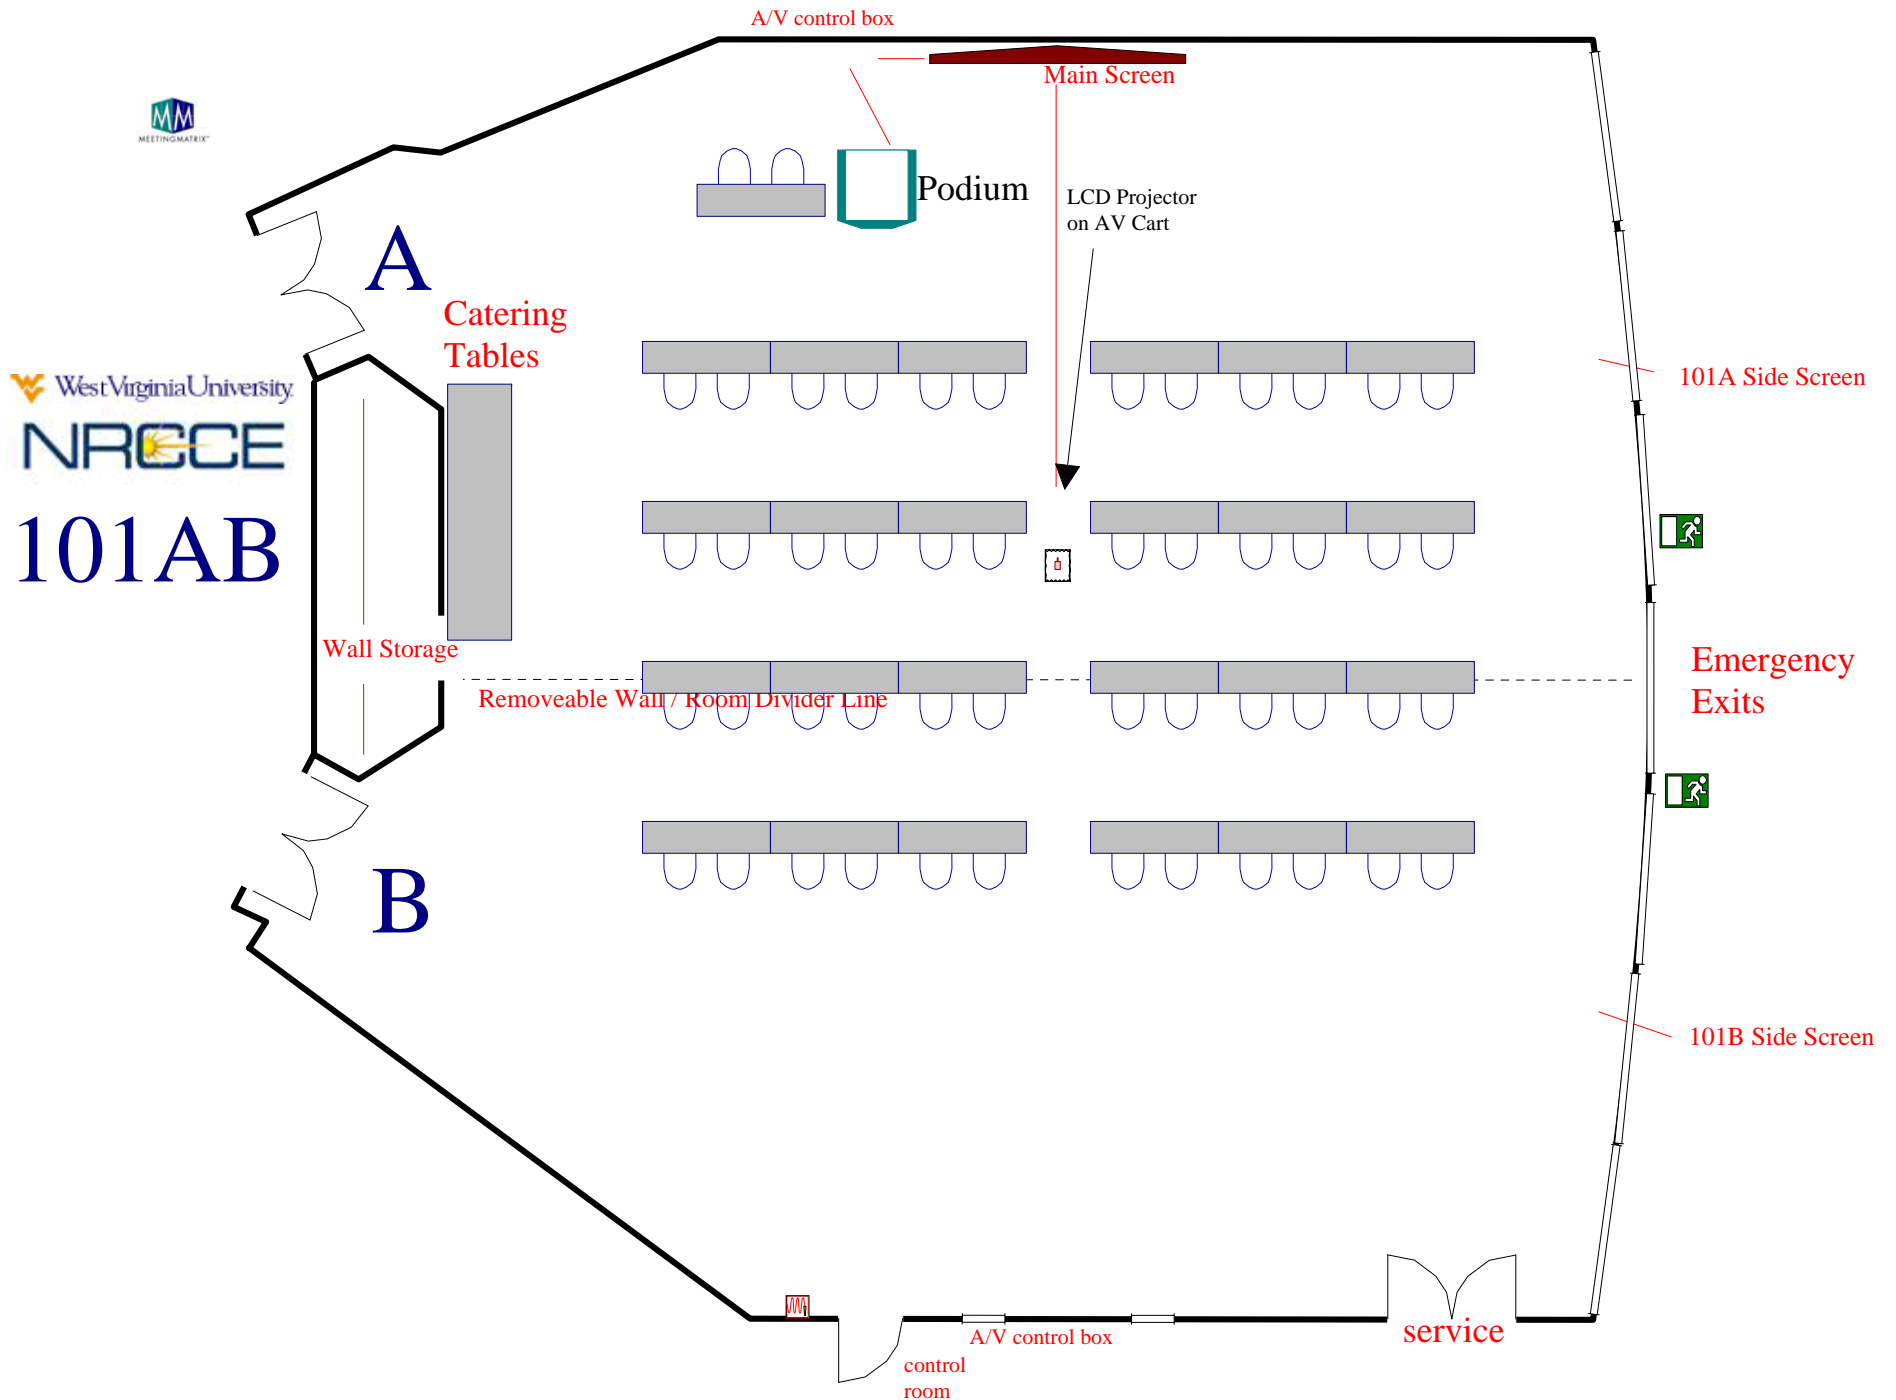

**CONFERENCE
ROOMS
PORTFOLIO
For**

Conference Room 101AB

Room Information
And
Setups

Classroom for 100 attendees

Classroom for 144 attendees

101 AB: 60 Chevron Style

Theater Style: Max seating 264

120 Luncheon max

Exhibit Displays: 30

Exhibit Displays: 43 Capacity

A/V control box

West Virginia University
NRCCE
101AB

Capacity of 43 display tables
Space per display table is 6ft x 3ft and 2ft 4in high

Open Square Conference Style for 40 attendees

101 A side: 50 Classroom - main screen

101A side: 50 Classroom - side screen

101AB spaced 50 Classroom

Chevron style for 50 attendees 101 A or B option

101B side: 50 Classroom

101 B side: 30 U-shape

101 B side: 50 Luncheon

101 A 50 Classroom / 101 B 50 Luncheon

101 A 30 U-shape / 101 B 30 Luncheon for 30

Conference Room 125AB

Room Information
And
Setups

West Virginia University
NRCCE
125AB

Conference Style Closed Square for 12 attendees