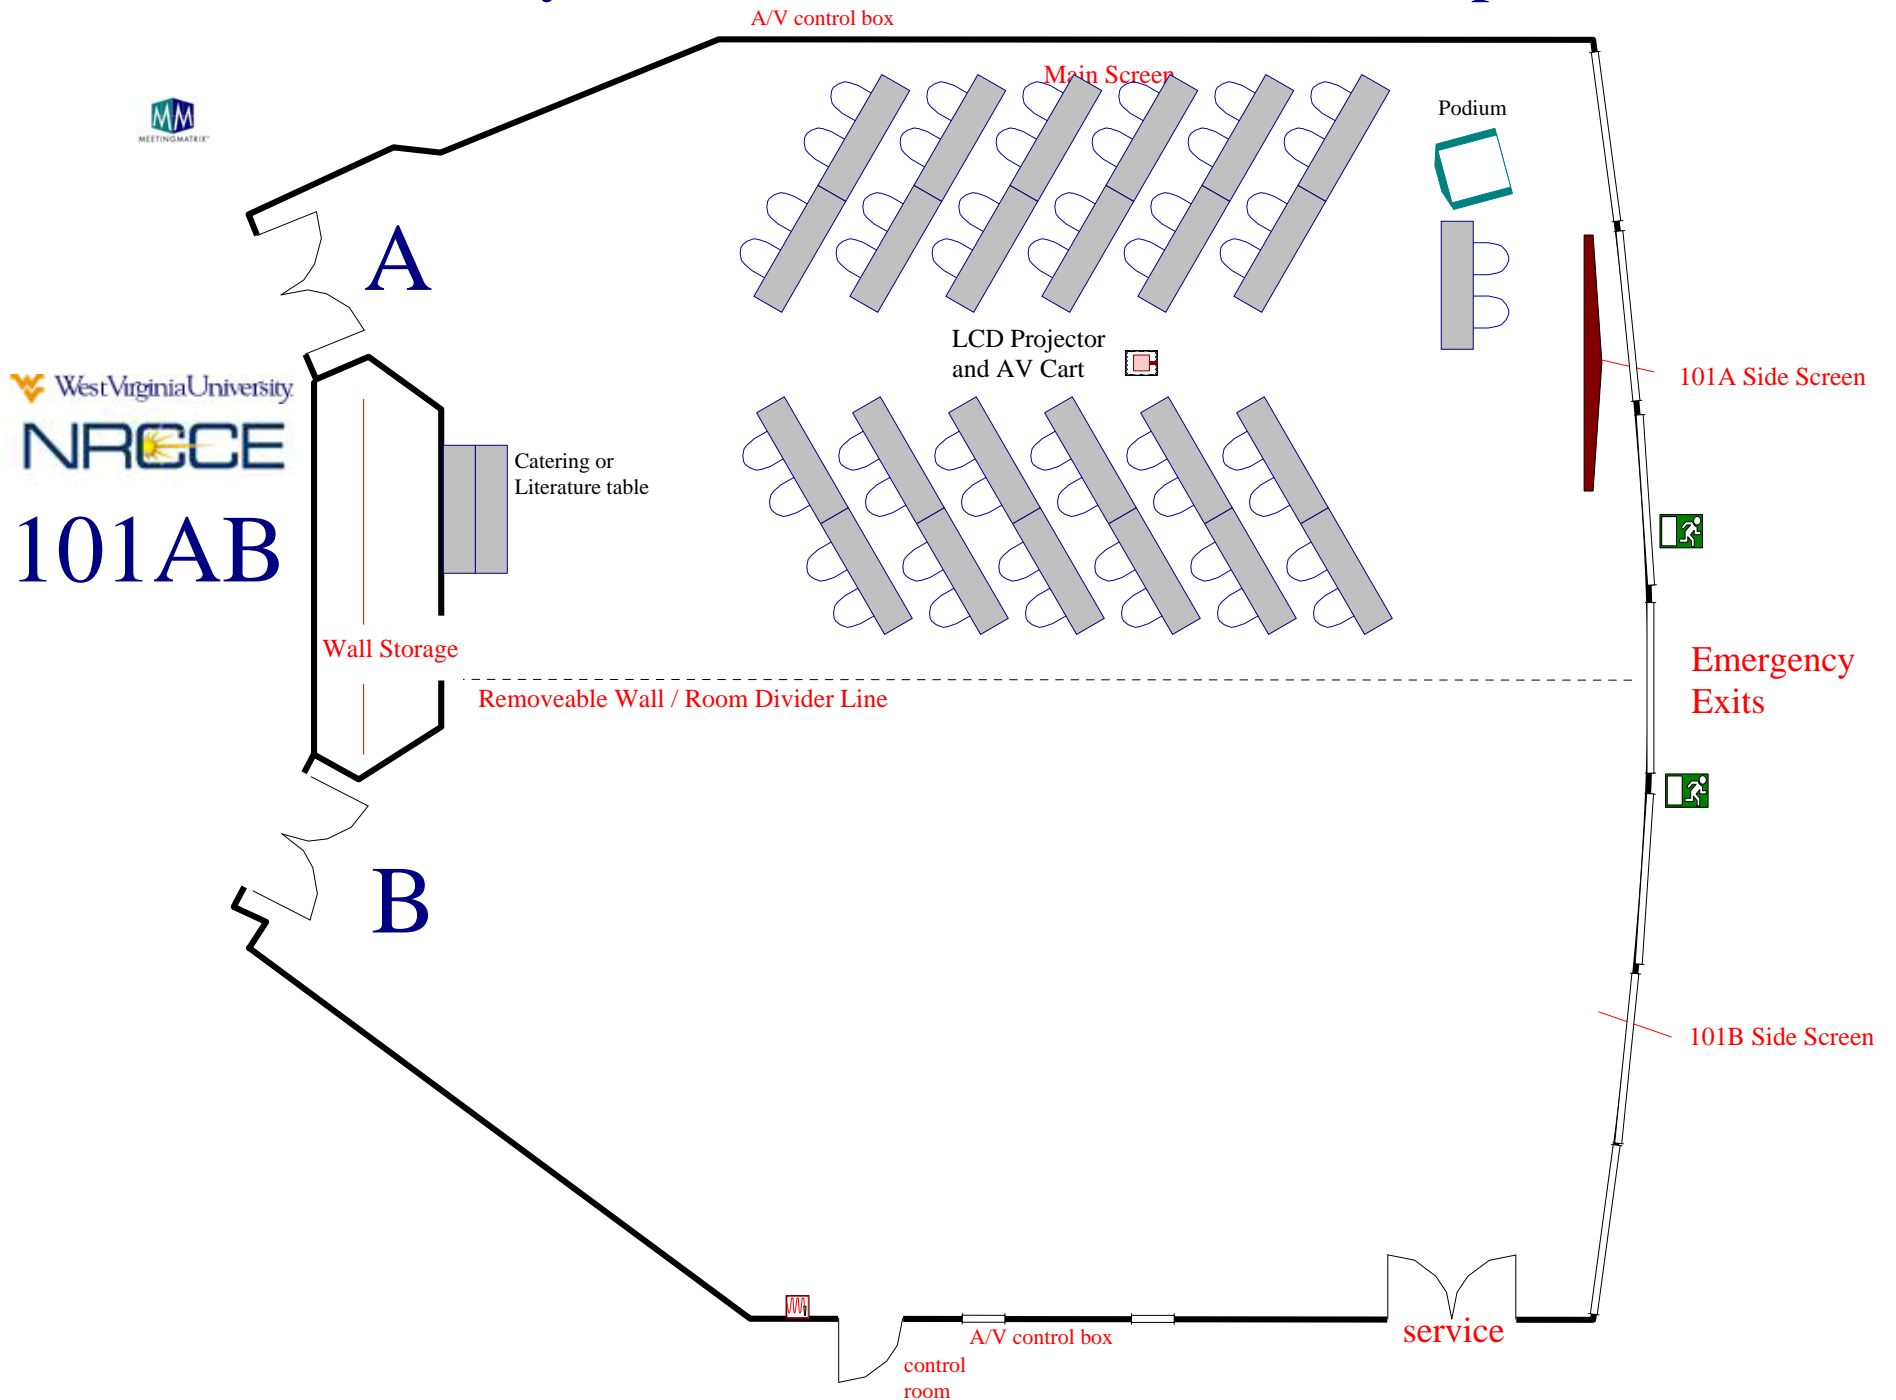

**CONFERENCE
ROOMS
PORTFOLIO
For**

Conference Room 101AB

Room Information
And
Setups

Classroom for 100 attendees

Classroom for 144 attendees

101 AB: 60 Chevron Style

Theater Style: Max seating 264

120 Luncheon max

Exhibit Displays: 30

Exhibit Displays: 43 Capacity

A/V control box

West Virginia University
NRCCE
101AB

Capacity of 43 display tables
Space per display table is 6ft x 3ft and 2ft 4in high

Open Square Conference Style for 40 attendees

101 A side: 50 Classroom - main screen

101A side: 50 Classroom - side screen

101AB spaced 50 Classroom

Chevron style for 50 attendees 101 A or B option

101B side: 50 Classroom

101 B side: 30 U-shape

101 B side: 50 Luncheon

101 A 50 Classroom / 101 B 50 Luncheon

101 A 30 U-shape / 101 B 30 Luncheon for 30

Conference Room 125AB

Room Information
And
Setups

West Virginia University
NRCCE
125AB

Conference Style Closed Square for 12 attendees