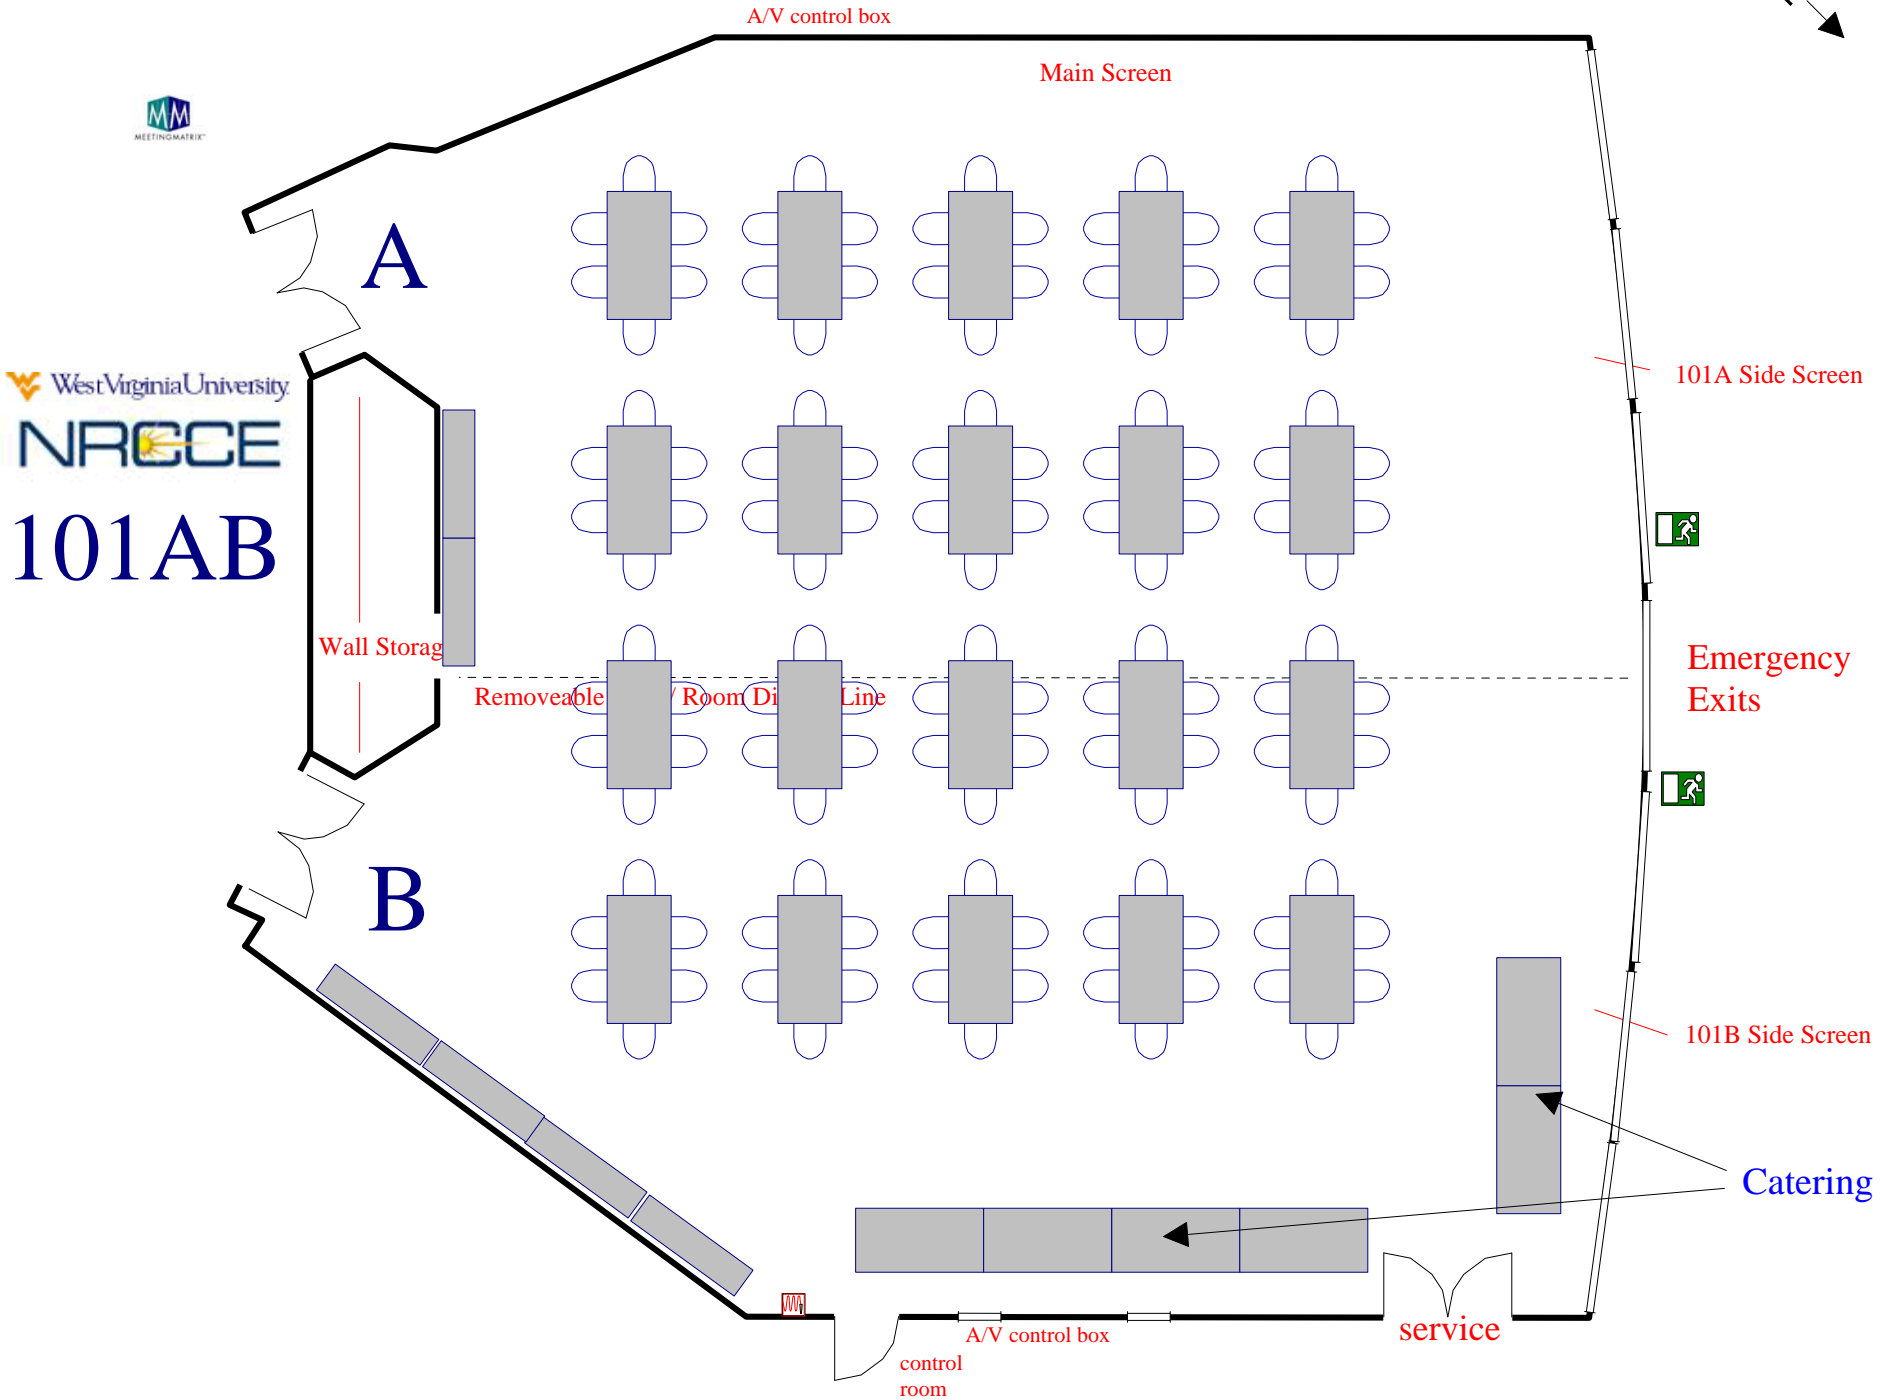

**CONFERENCE
ROOMS
PORTFOLIO
For**

Conference Room 101AB

Room Information
And
Setups

Classroom for 100 attendees

Classroom for 144 attendees

101 AB: 60 Chevron Style

Theater Style: Max seating 264

120 Luncheon max

Conference Room 127

Room Information
And
Setups

Conference Style: Closed Square for 12 attendees

Classroom for 16 attendees

Classroom for 22 attendees

Chevron for 16 attendees

Theater style for 40

U-shaped for 12

Basic Setup

NRCCE LOBBY

Luncheon for 24

NRCCE LOBBY

Luncheon for 24

NRCCE LOBBY

Catering in Lobby

NRCCE LOBBY

Exhibits Setup: 12 Display Capacity

Custom Setups

Faculty Senate Setup

101 AB: New Employee Welcome Reception

CEMR Commencement Brunch

Holiday Open House

CEMR Advisory Board Meeting

Chemical Engineering Senior Design Setup