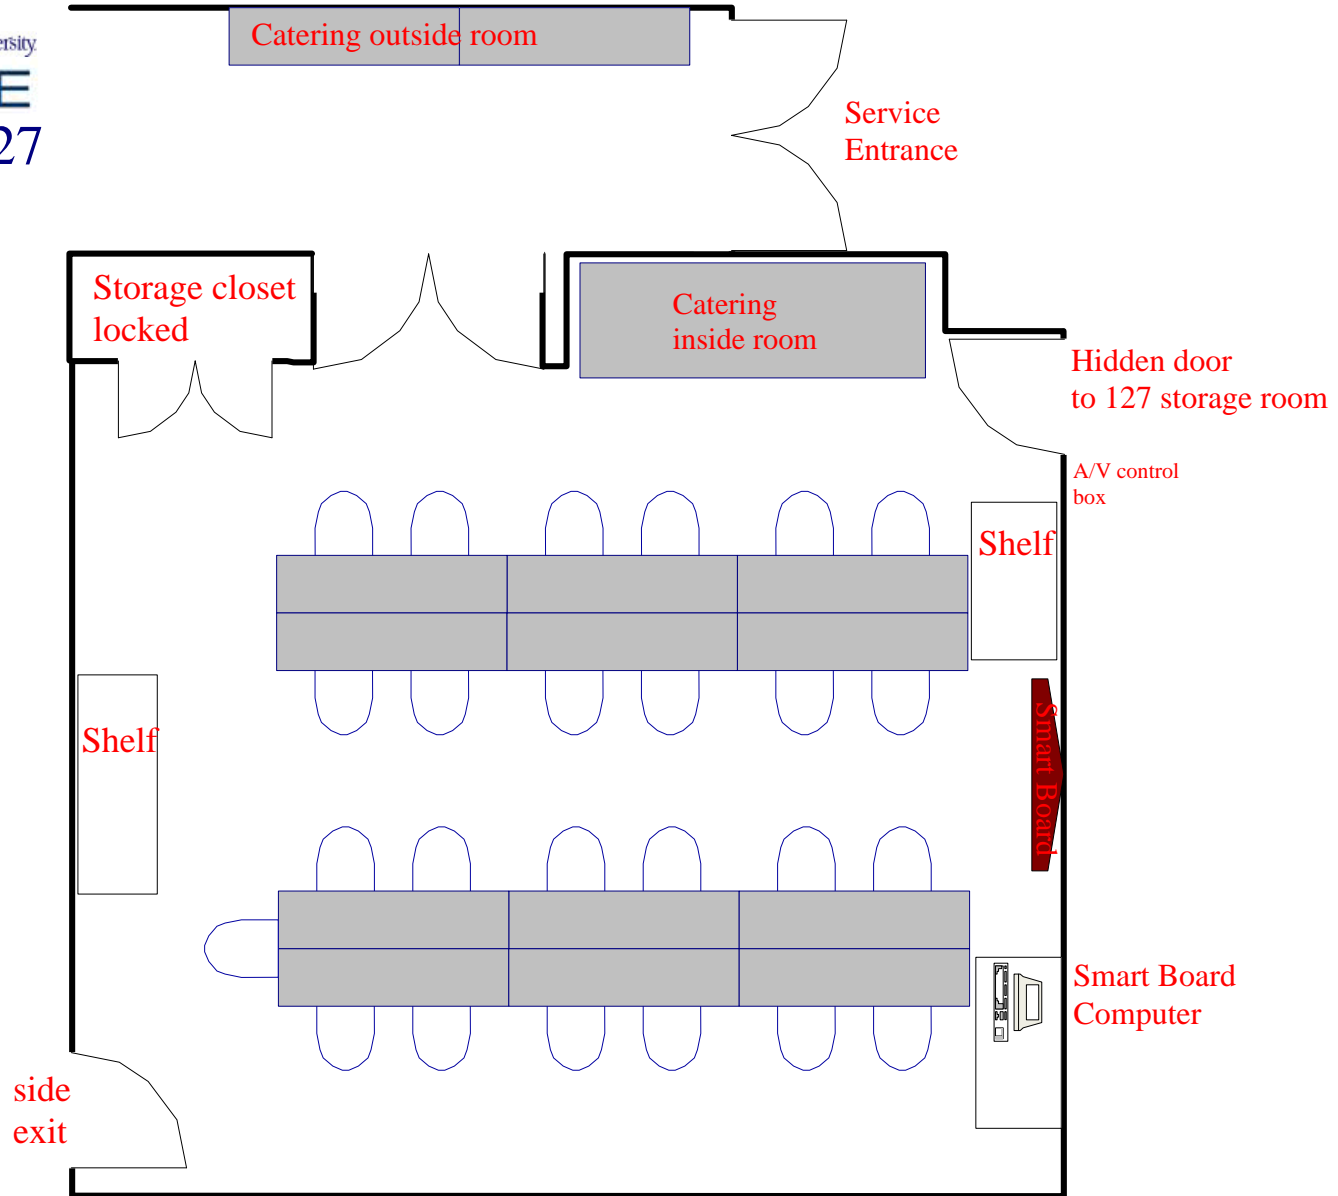

Theater style for 60

West Virginia University
NRCCE
125AB

Chevron style for 16 attendees

West Virginia University
NRCCE
125AB

Luncheon for 30

West Virginia University
NRCCE
125AB

Luncheon for 36

West Virginia University
NRCCE
125AB

Room Divider: Conference Closed Square 8 attendees each

West Virginia University
NRCCE
125AB

A Conference style 12 attendees / B Luncheon for 12

West Virginia University
NRCCE
125AB

Split Classroom

West Virginia University
NRCCE
125AB

Conference Room 127

Room Information
And
Setups

Conference Style: Closed Square for 12 attendees

Classroom for 16 attendees

Classroom for 22 attendees

Chevron for 16 attendees

Theater style for 40

U-shaped for 12

Luncheon for 25

Conference Room 109

Room Information
And
Setups

Room 109

Conference Room Lobby

Room Information
And
Setups

NRCCE LOBBY

NRCCE LOBBY