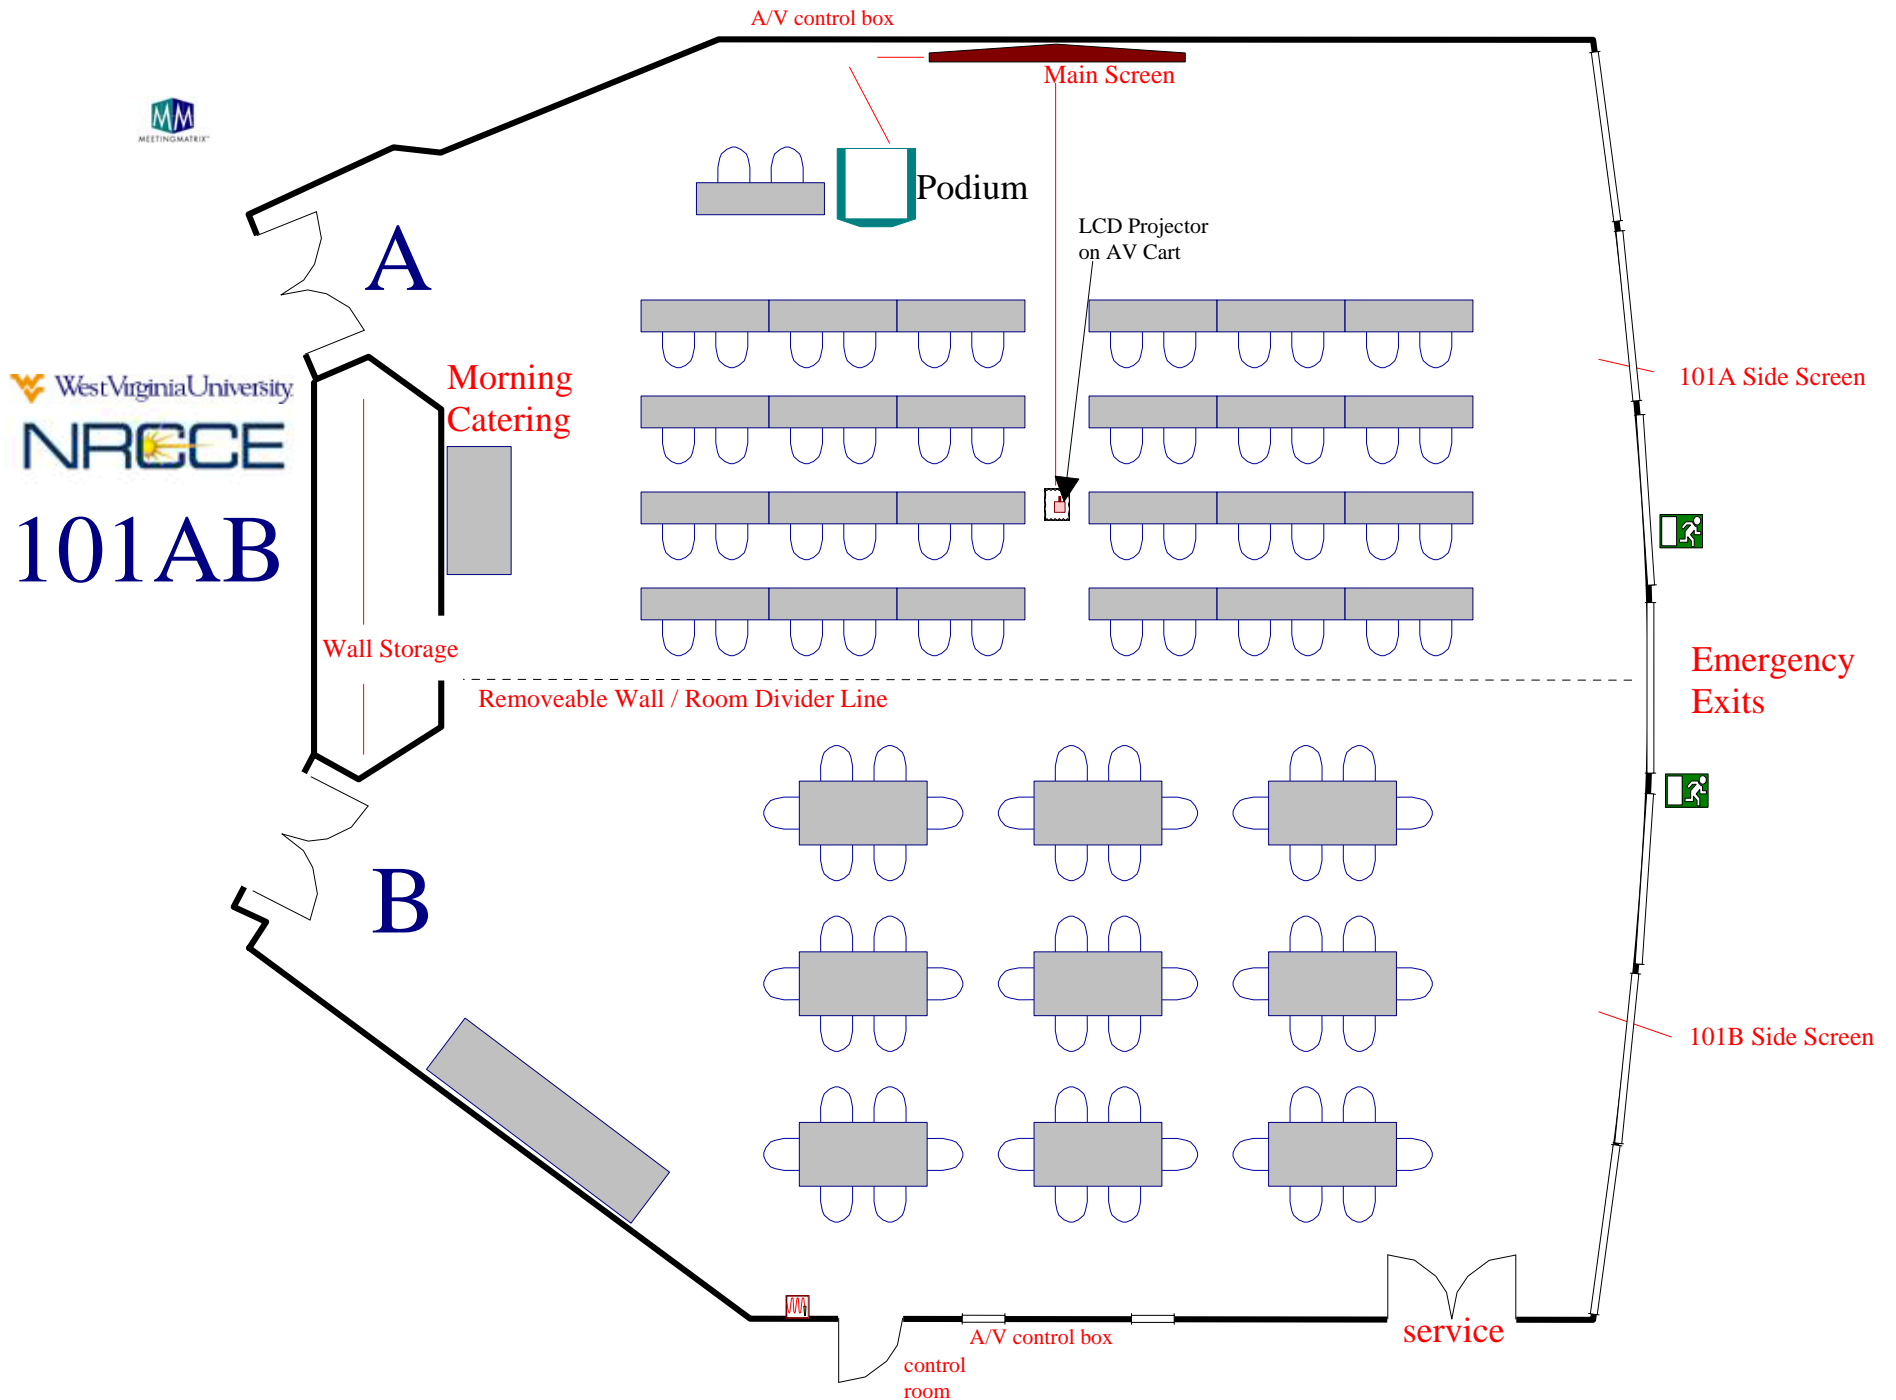

**CONFERENCE
ROOMS
PORTFOLIO
For**

Conference Room 101AB

Room Information
And
Setups

Classroom for 100 attendees

Classroom for 144 attendees

101 AB: 60 Chevron Style

Theater Style: Max seating 264

120 Luncheon max

Exhibit Displays: 30

Exhibit Displays: 43 Capacity

A/V control box

West Virginia University
NRCCE
101AB

Capacity of 43 display tables
Space per display table is 6ft x 3ft and 2ft 4in high

Open Square Conference Style for 40 attendees

101 A side: 50 Classroom - main screen

101A side: 50 Classroom - side screen

101AB spaced 50 Classroom

Chevron style for 50 attendees 101 A or B option

101B side: 50 Classroom

101 B side: 30 U-shape

101 B side: 50 Luncheon

101 A 50 Classroom / 101 B 50 Luncheon

101 A 30 U-shape / 101 B 30 Luncheon for 30

Conference Room 125AB

Room Information
And
Setups

West Virginia University
NRCCE
125AB

Conference Style Closed Square for 12 attendees