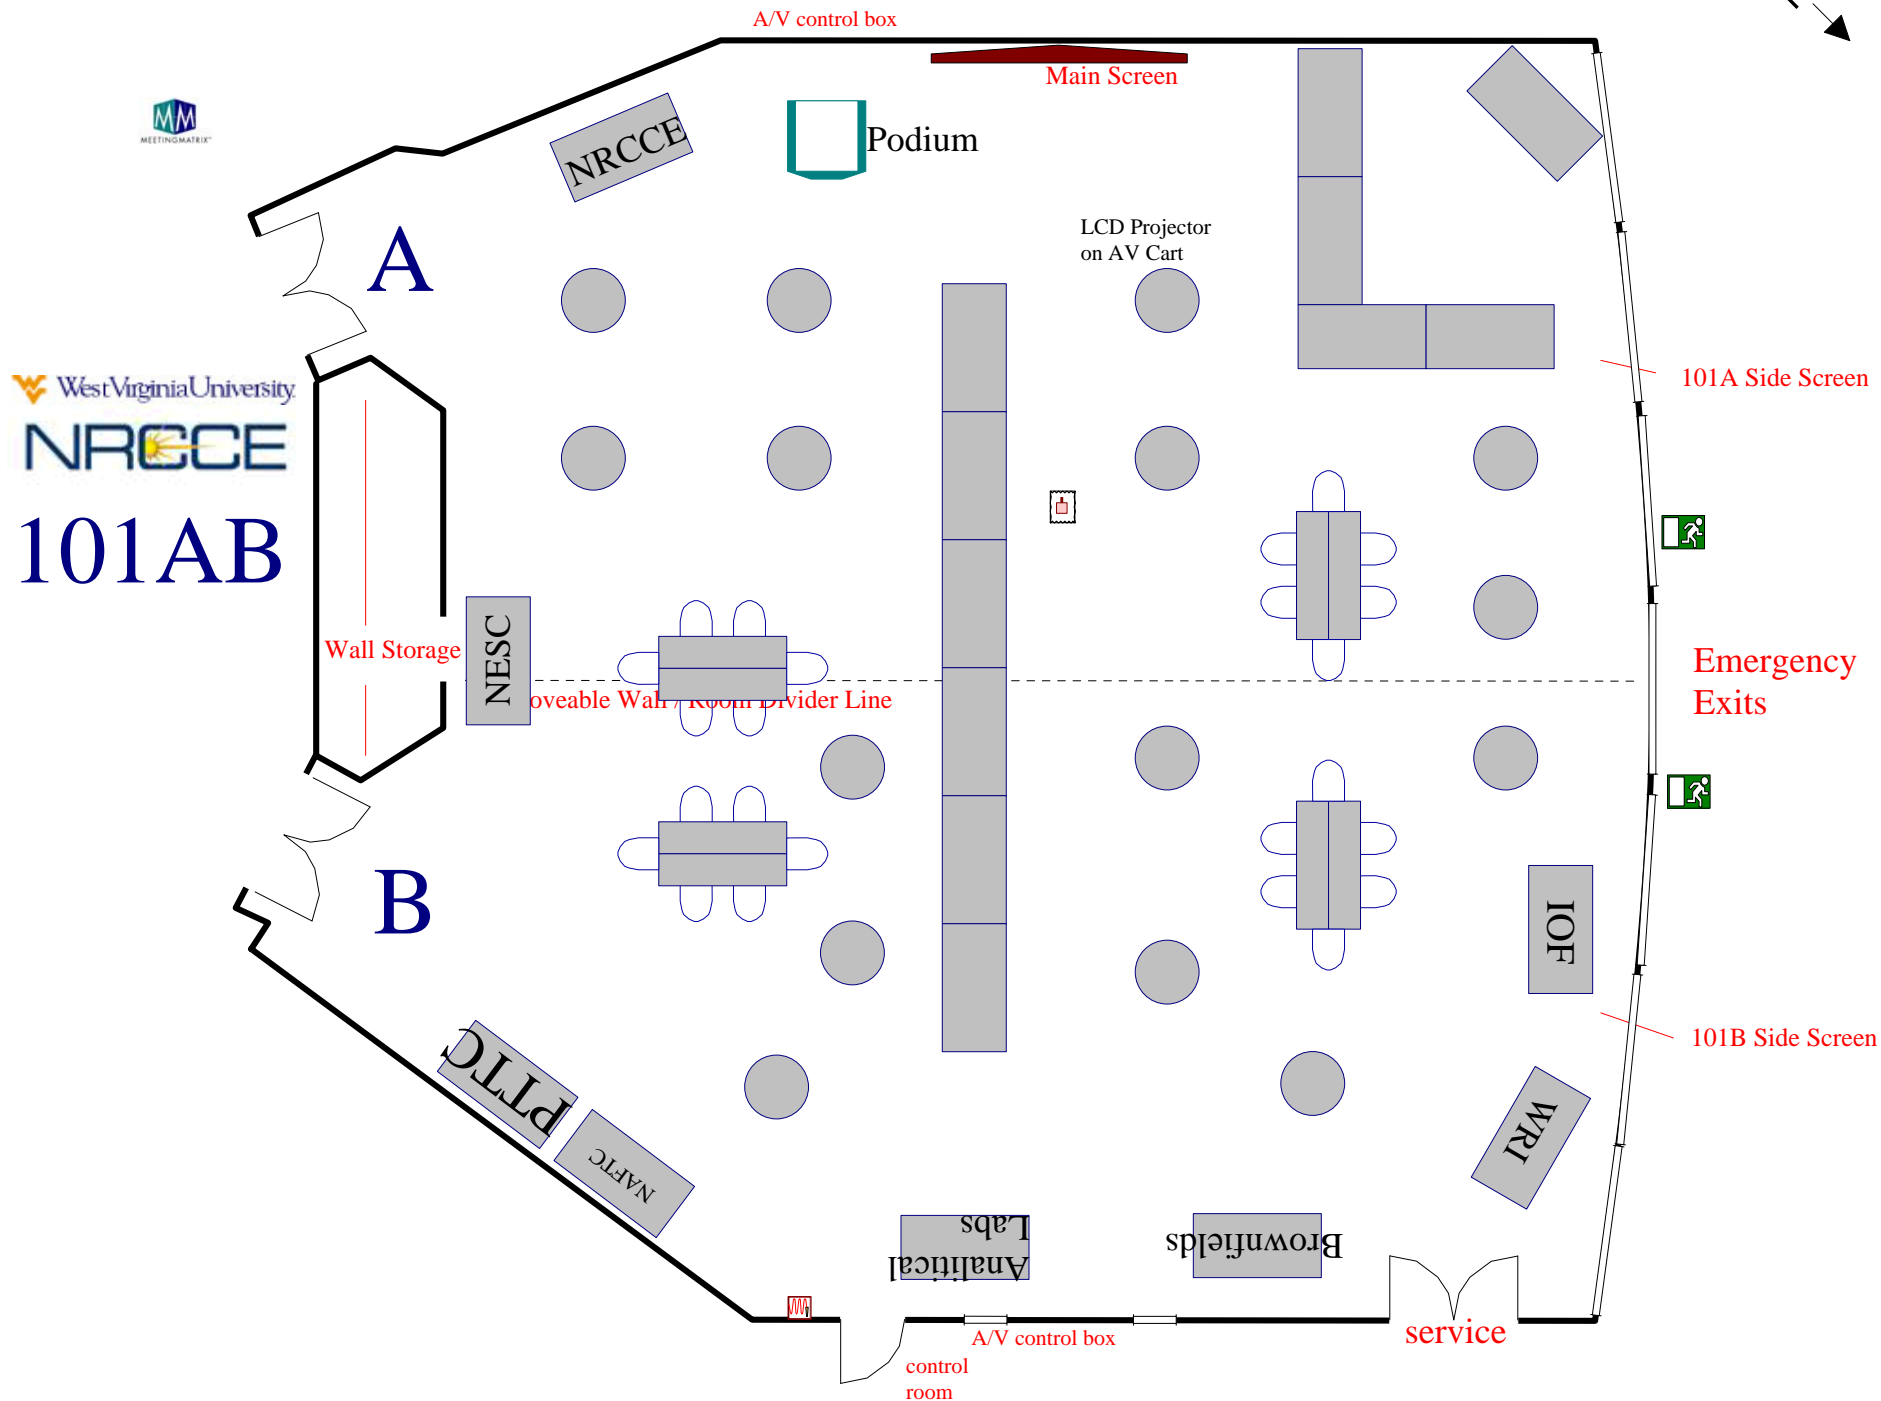

Basic Setup

NRCCE LOBBY

Luncheon for 24

NRCCE LOBBY

Luncheon for 24

NRCCE LOBBY

Catering in Lobby

NRCCE LOBBY

Exhibits Setup: 12 Display Capacity

Custom Setups

Faculty Senate Setup

101 AB: New Employee Welcome Reception

CEMR Commencement Brunch

Holiday Open House

CEMR Advisory Board Meeting

Chemical Engineering Senior Design Setup