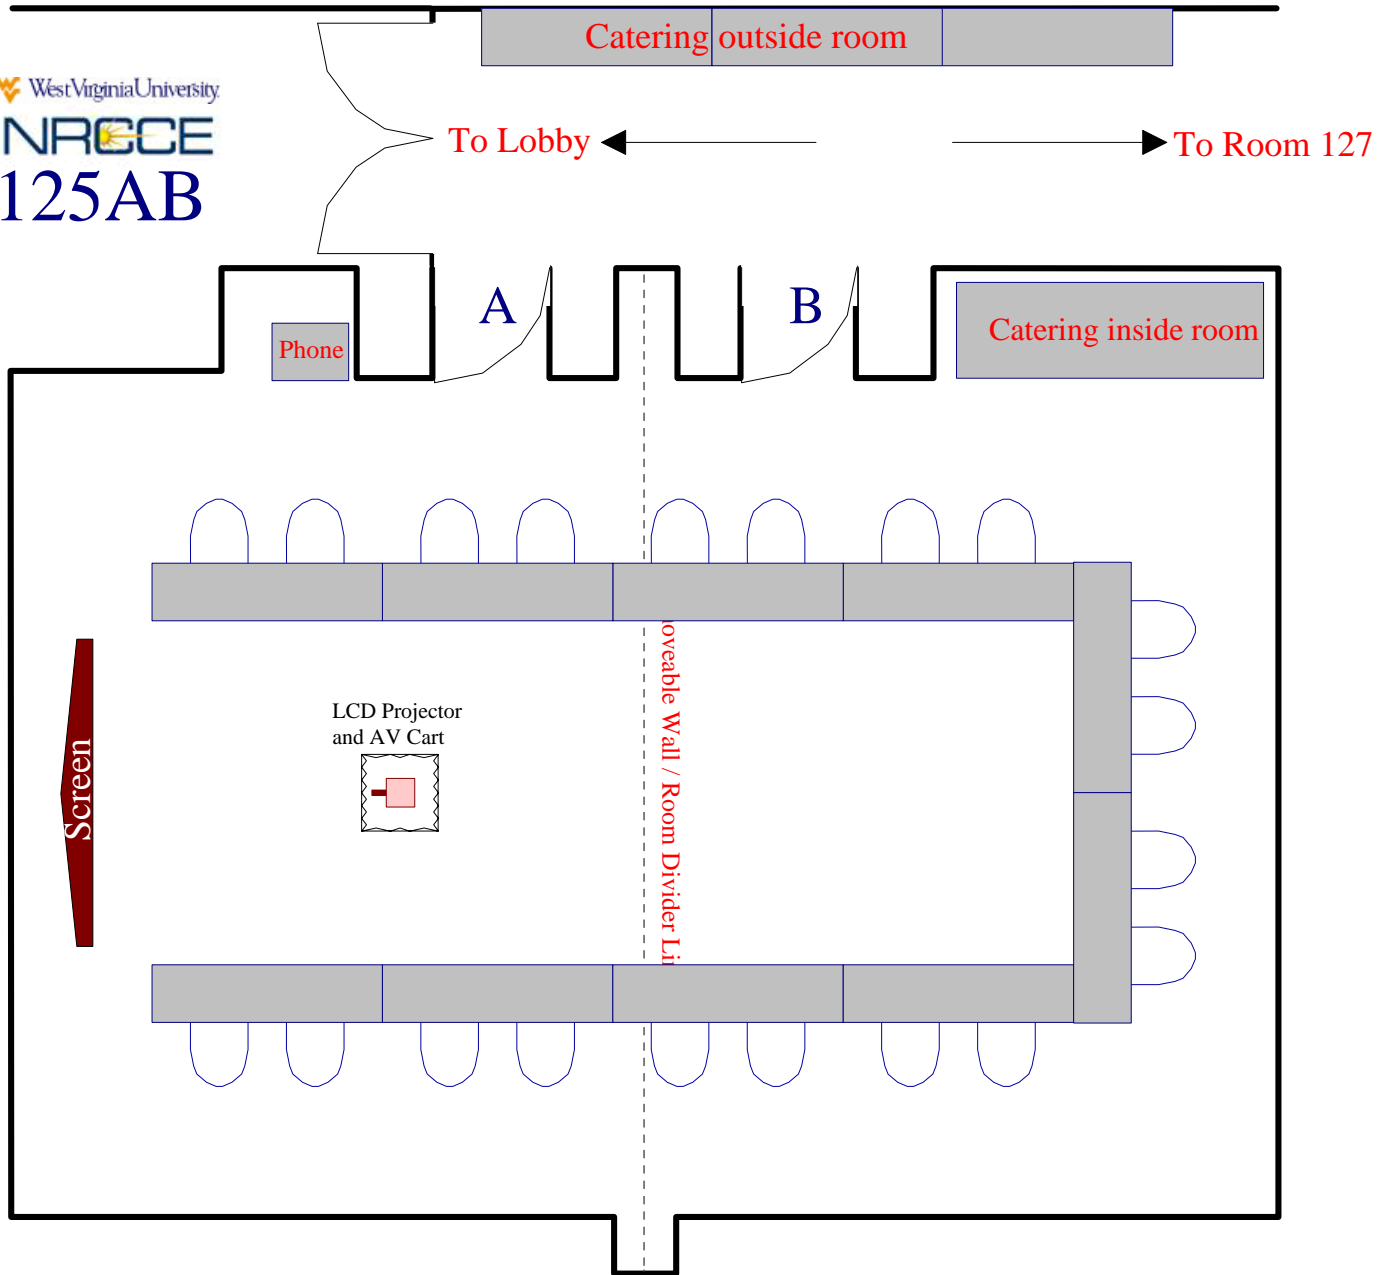

101 A 50 Classroom / 101 B 50 Luncheon

101 A 30 U-shape / 101 B 30 Luncheon for 30

Conference Room 125AB

Room Information
And
Setups

West Virginia University
NRCCE
125AB

Conference Style Closed Square for 12 attendees

West Virginia University
NRCCE
125AB

Large Conference Style for 16 attendees

West Virginia University
NRCCE
125AB

Classroom for 30 attendees

West Virginia University
NRCCE
125AB

U-shape for 20

West Virginia University
NRCCE
125AB

Theater style for 60

West Virginia University
NRCCE
125AB

Chevron style for 16 attendees

West Virginia University
NRCCE
125AB

Luncheon for 30

West Virginia University
NRCCE
125AB

Luncheon for 36

West Virginia University
NRCCE
125AB

Room Divider: Conference Closed Square 8 attendees each

West Virginia University
NRCCE
125AB

A Conference style 12 attendees / B Luncheon for 12

West Virginia University
NRCCE
125AB

Split Classroom

West Virginia University
NRCCE
125AB