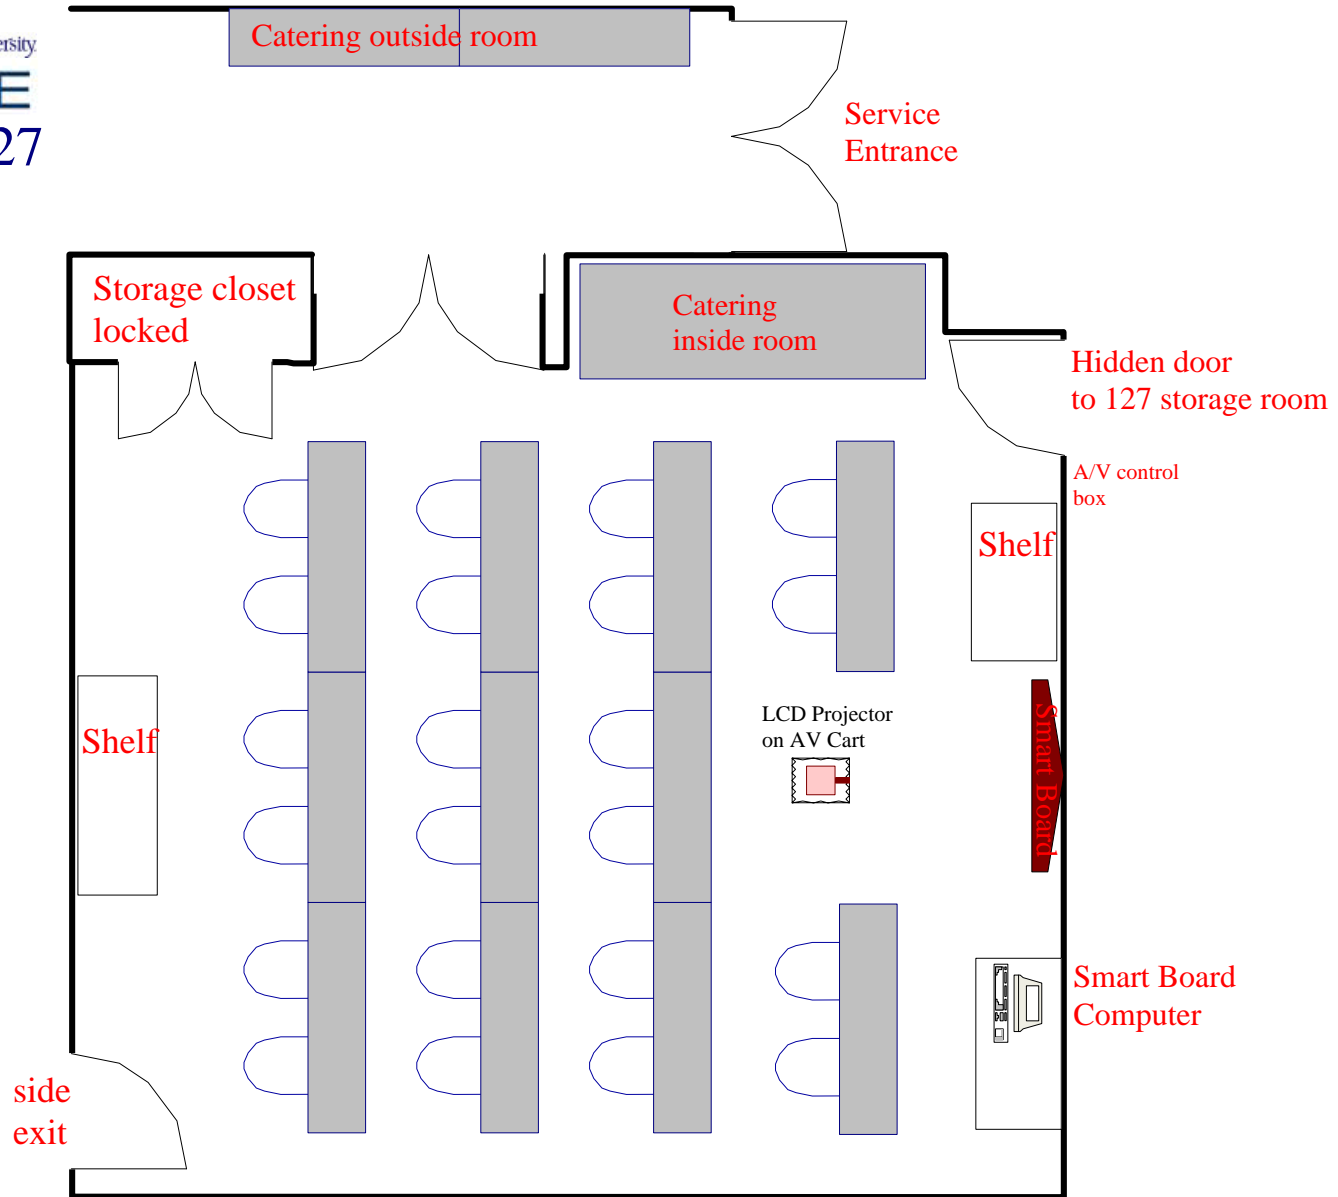

Room Divider: Conference Closed Square 8 attendees each

West Virginia University
NRCCE
125AB

A Conference style 12 attendees / B Luncheon for 12

West Virginia University
NRCCE
125AB

Split Classroom

West Virginia University
NRCCE
125AB

Conference Room 127

Room Information
And
Setups

Conference Style: Closed Square for 12 attendees

Classroom for 16 attendees

Classroom for 22 attendees

Chevron for 16 attendees

Theater style for 40

U-shaped for 12

Luncheon for 25

Conference Room 109

Room Information
And
Setups

Room 109

Conference Room Lobby

Room Information
And
Setups

NRCCE LOBBY

NRCCE LOBBY

Basic Setup

NRCCE LOBBY

Luncheon for 24

NRCCE LOBBY

Luncheon for 24

NRCCE LOBBY

Catering in Lobby

NRCCE LOBBY