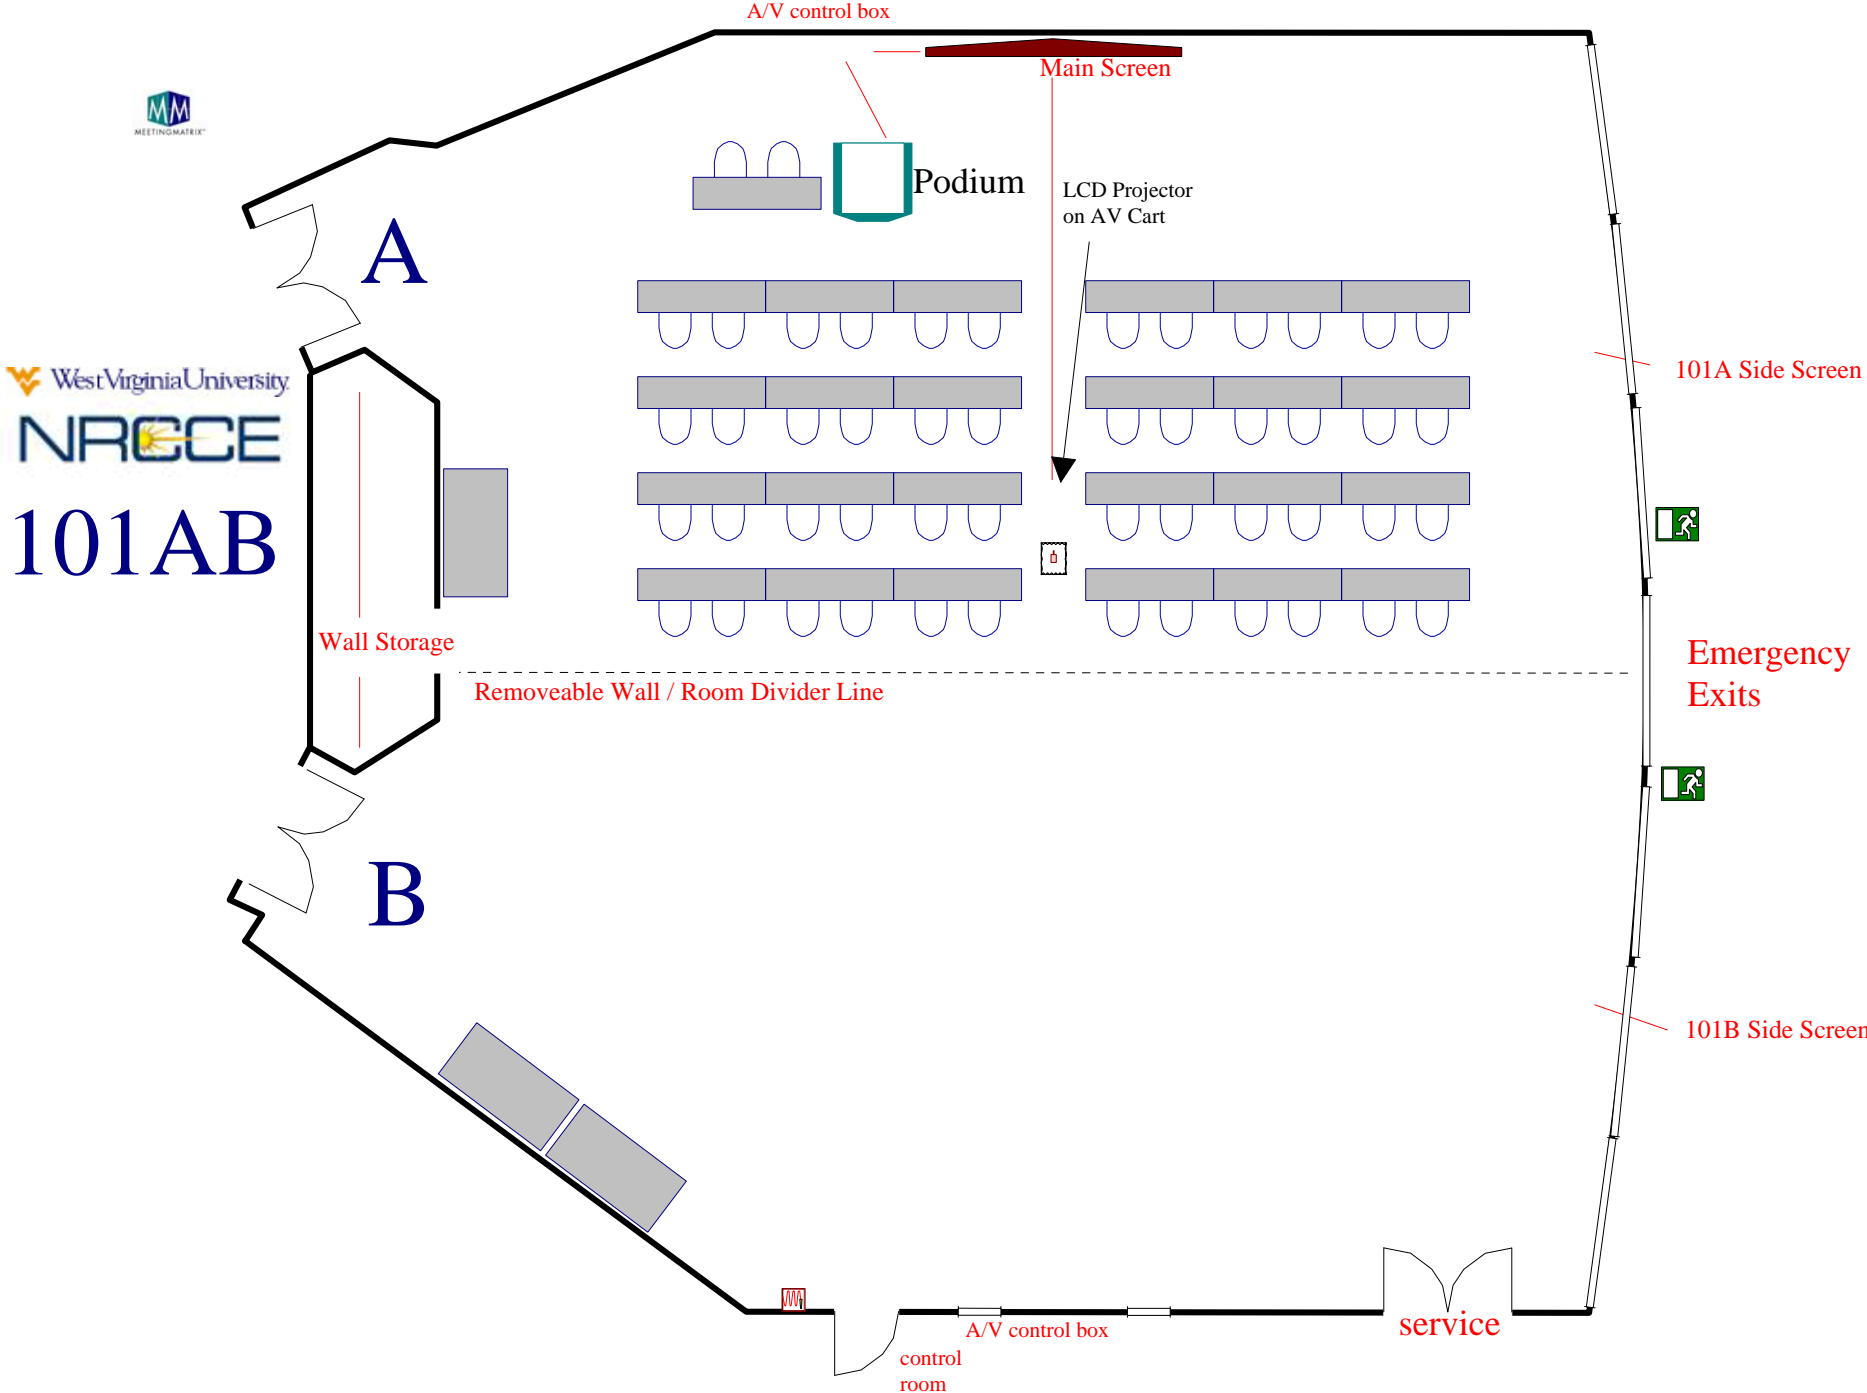

**CONFERENCE
ROOMS
PORTFOLIO
For**

Conference Room 101AB

Room Information
And
Setups

Classroom for 100 attendees

Classroom for 144 attendees

101 AB: 60 Chevron Style

Theater Style: Max seating 264

120 Luncheon max

Exhibit Displays: 30

Exhibit Displays: 43 Capacity

A/V control box

West Virginia University
NRCCE
101AB

Capacity of 43 display tables
Space per display table is 6ft x 3ft and 2ft 4in high

Open Square Conference Style for 40 attendees

101 A side: 50 Classroom - main screen

101A side: 50 Classroom - side screen

101AB spaced 50 Classroom

Chevron style for 50 attendees 101 A or B option

101B side: 50 Classroom

101 B side: 30 U-shape

101 B side: 50 Luncheon

101 A 50 Classroom / 101 B 50 Luncheon

101 A 30 U-shape / 101 B 30 Luncheon for 30

Conference Room 125AB

Room Information
And
Setups

West Virginia University
NRCCE
125AB

Conference Style Closed Square for 12 attendees