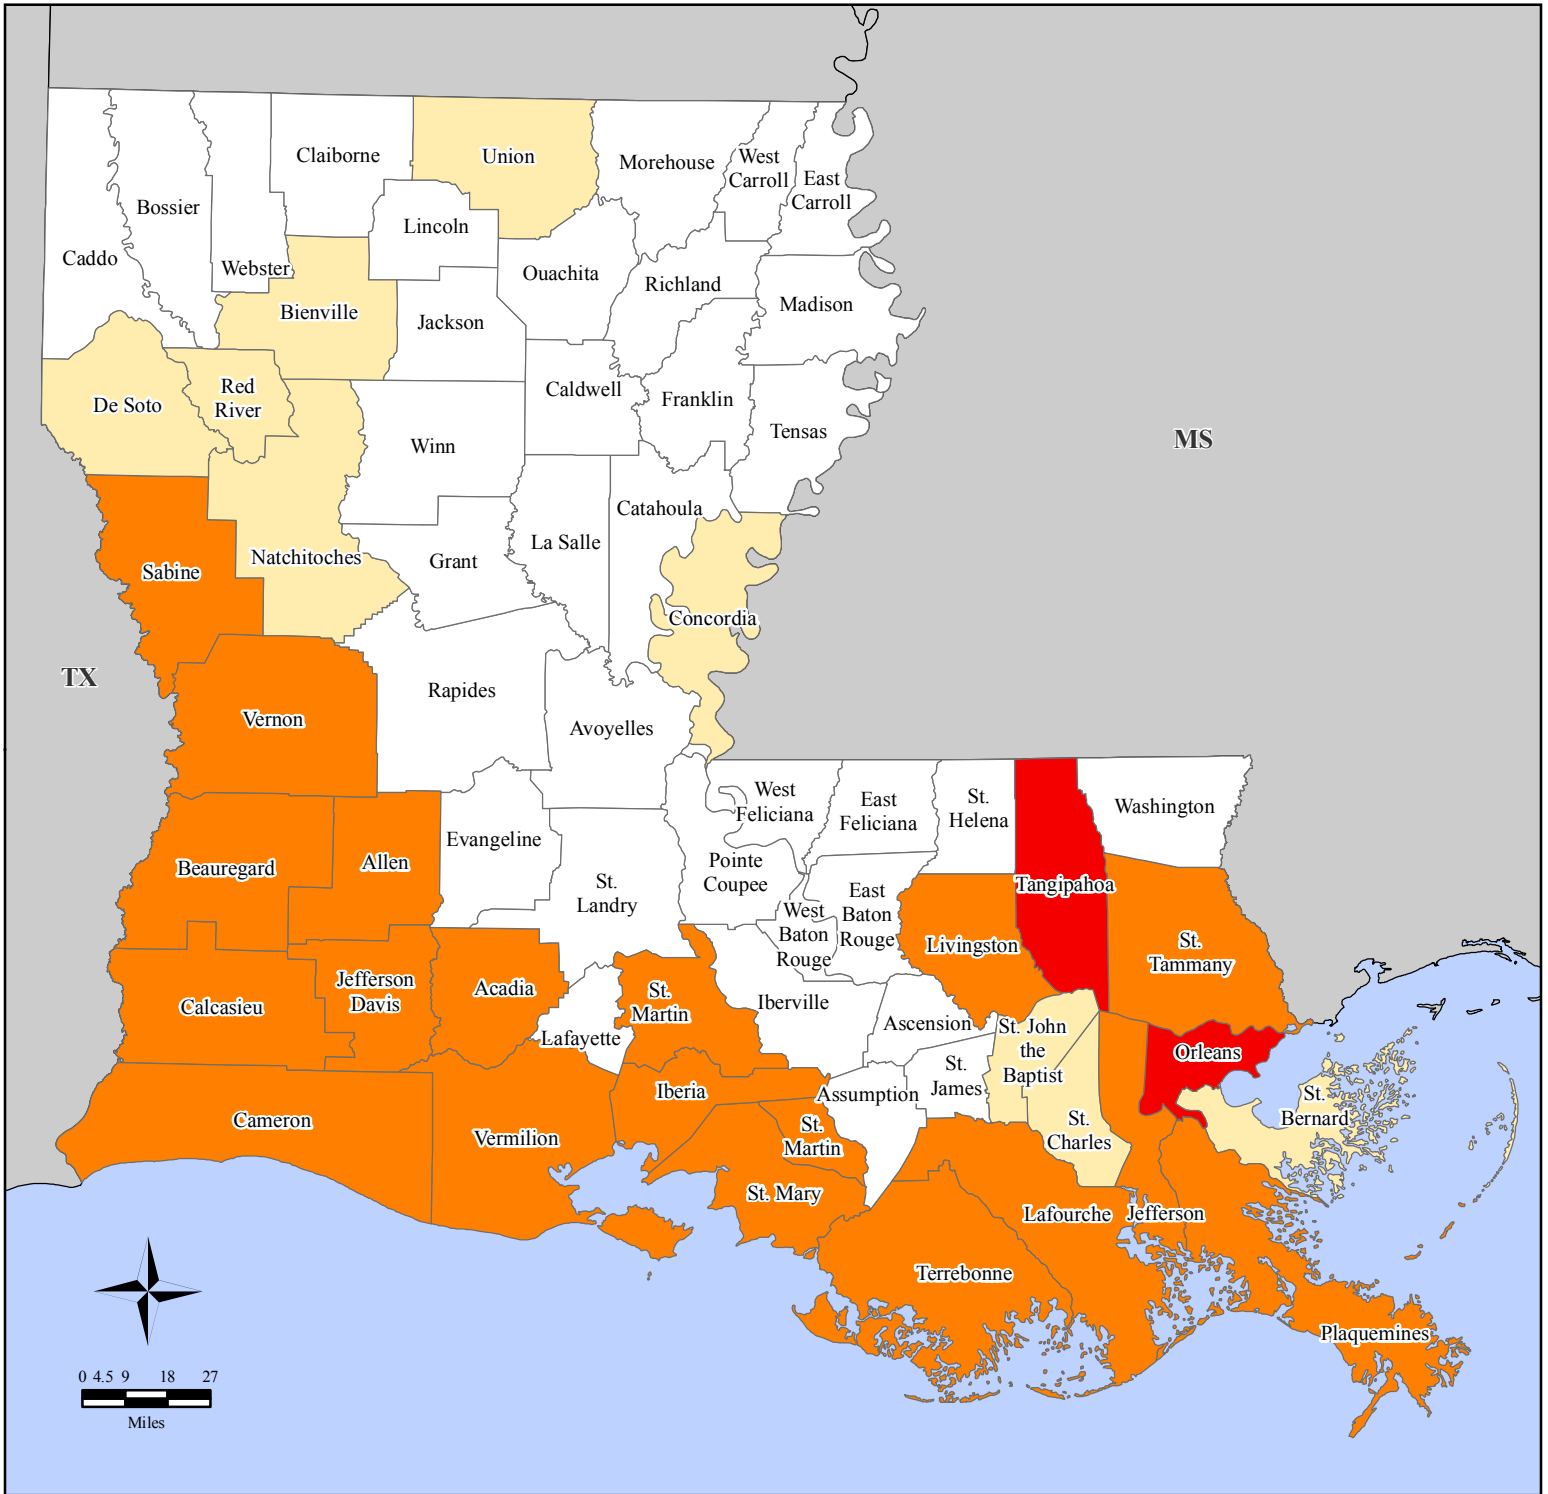

FEMA-1792-DR, Louisiana

Disaster Declaration as of 12/08/2008

Location Map

Legend

Designated Parishes	
	No Designation
	Public Assistance
	Individual Assistance
	Individual Assistance and Public Assistance