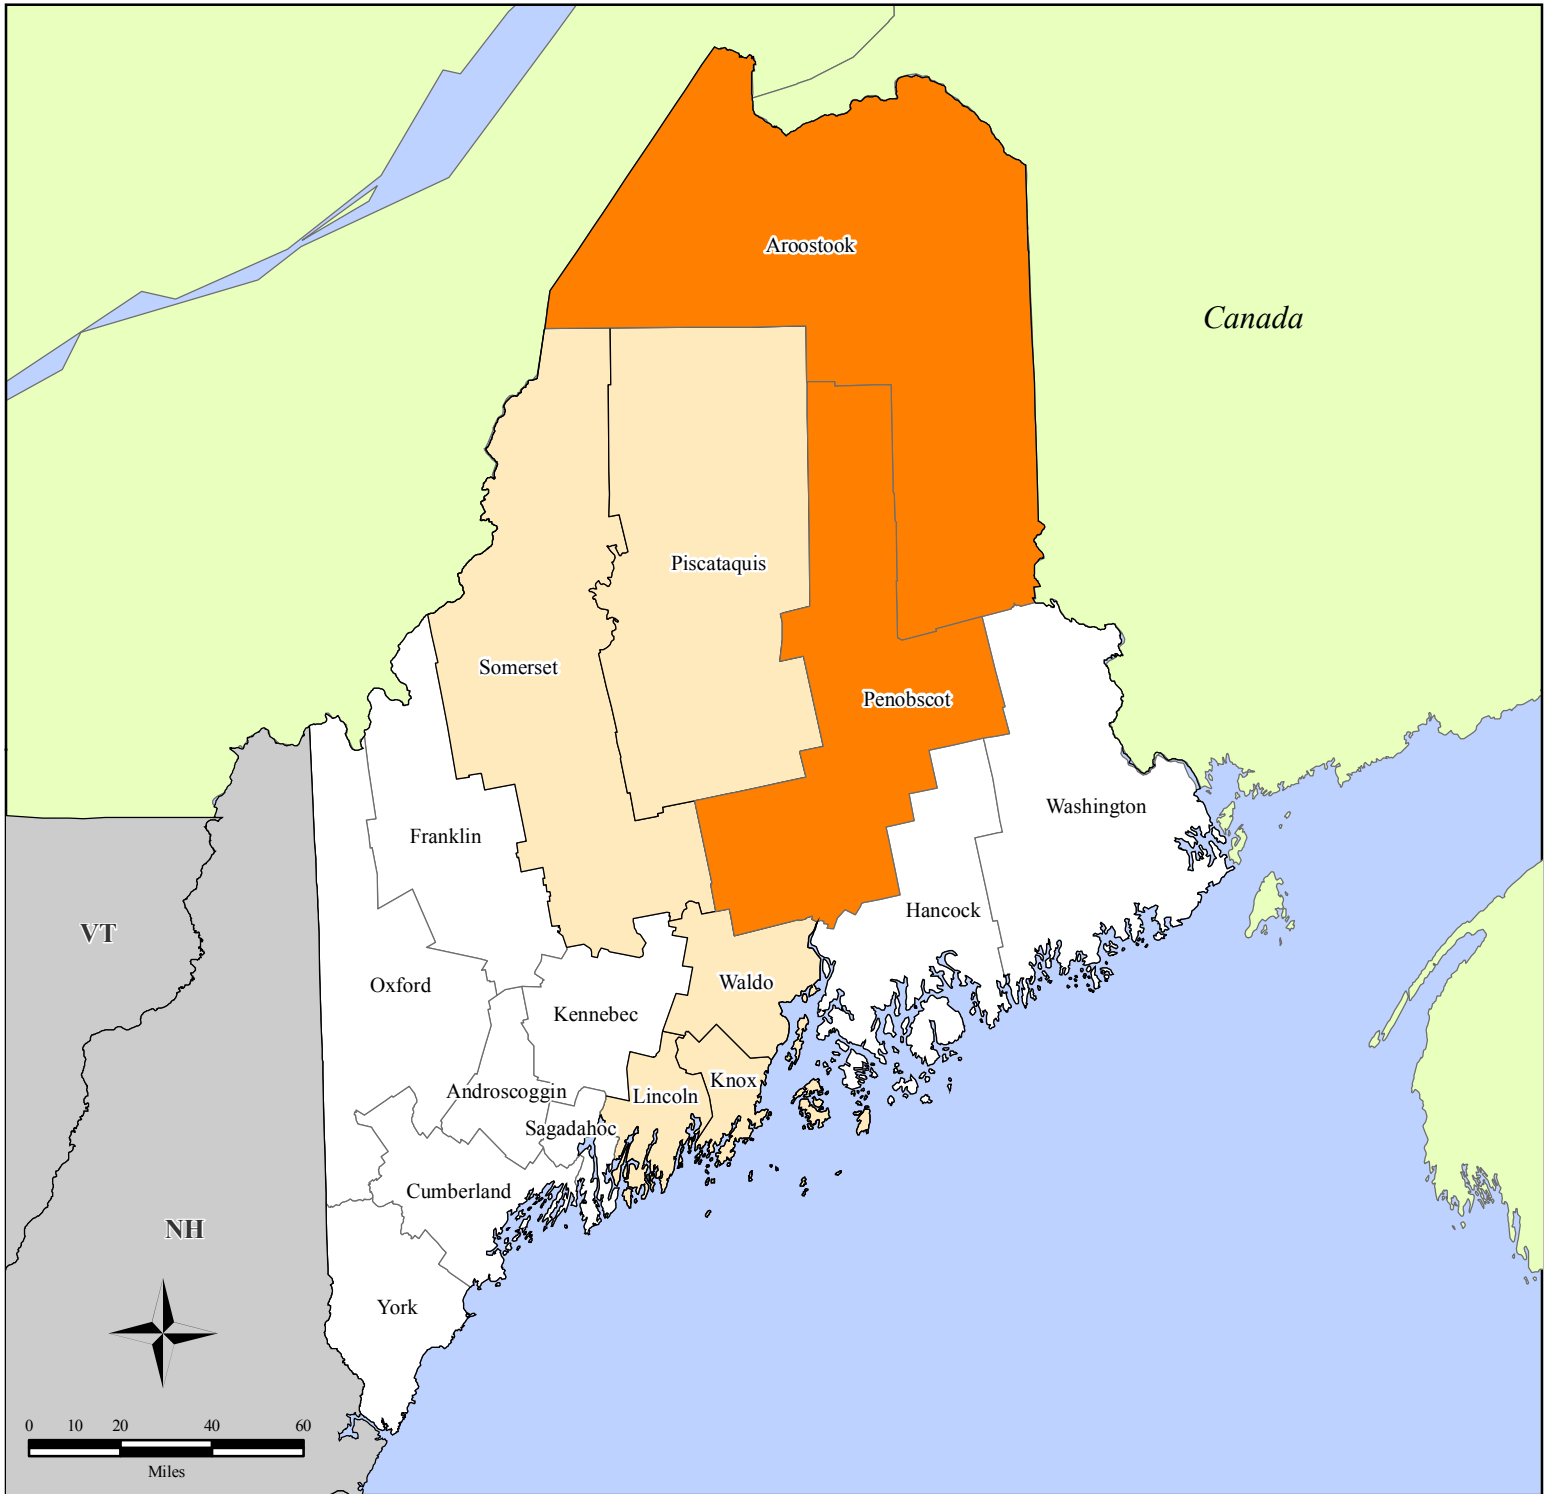

# FEMA-1755-DR, Maine Disaster Declaration as of 05/23/2008

**Location Map**

**Legend**

Designated Counties	
	No Designation
	Public Assistance
	Individual Assistance and Public Assistance

*All counties are eligible for Hazard Mitigation*