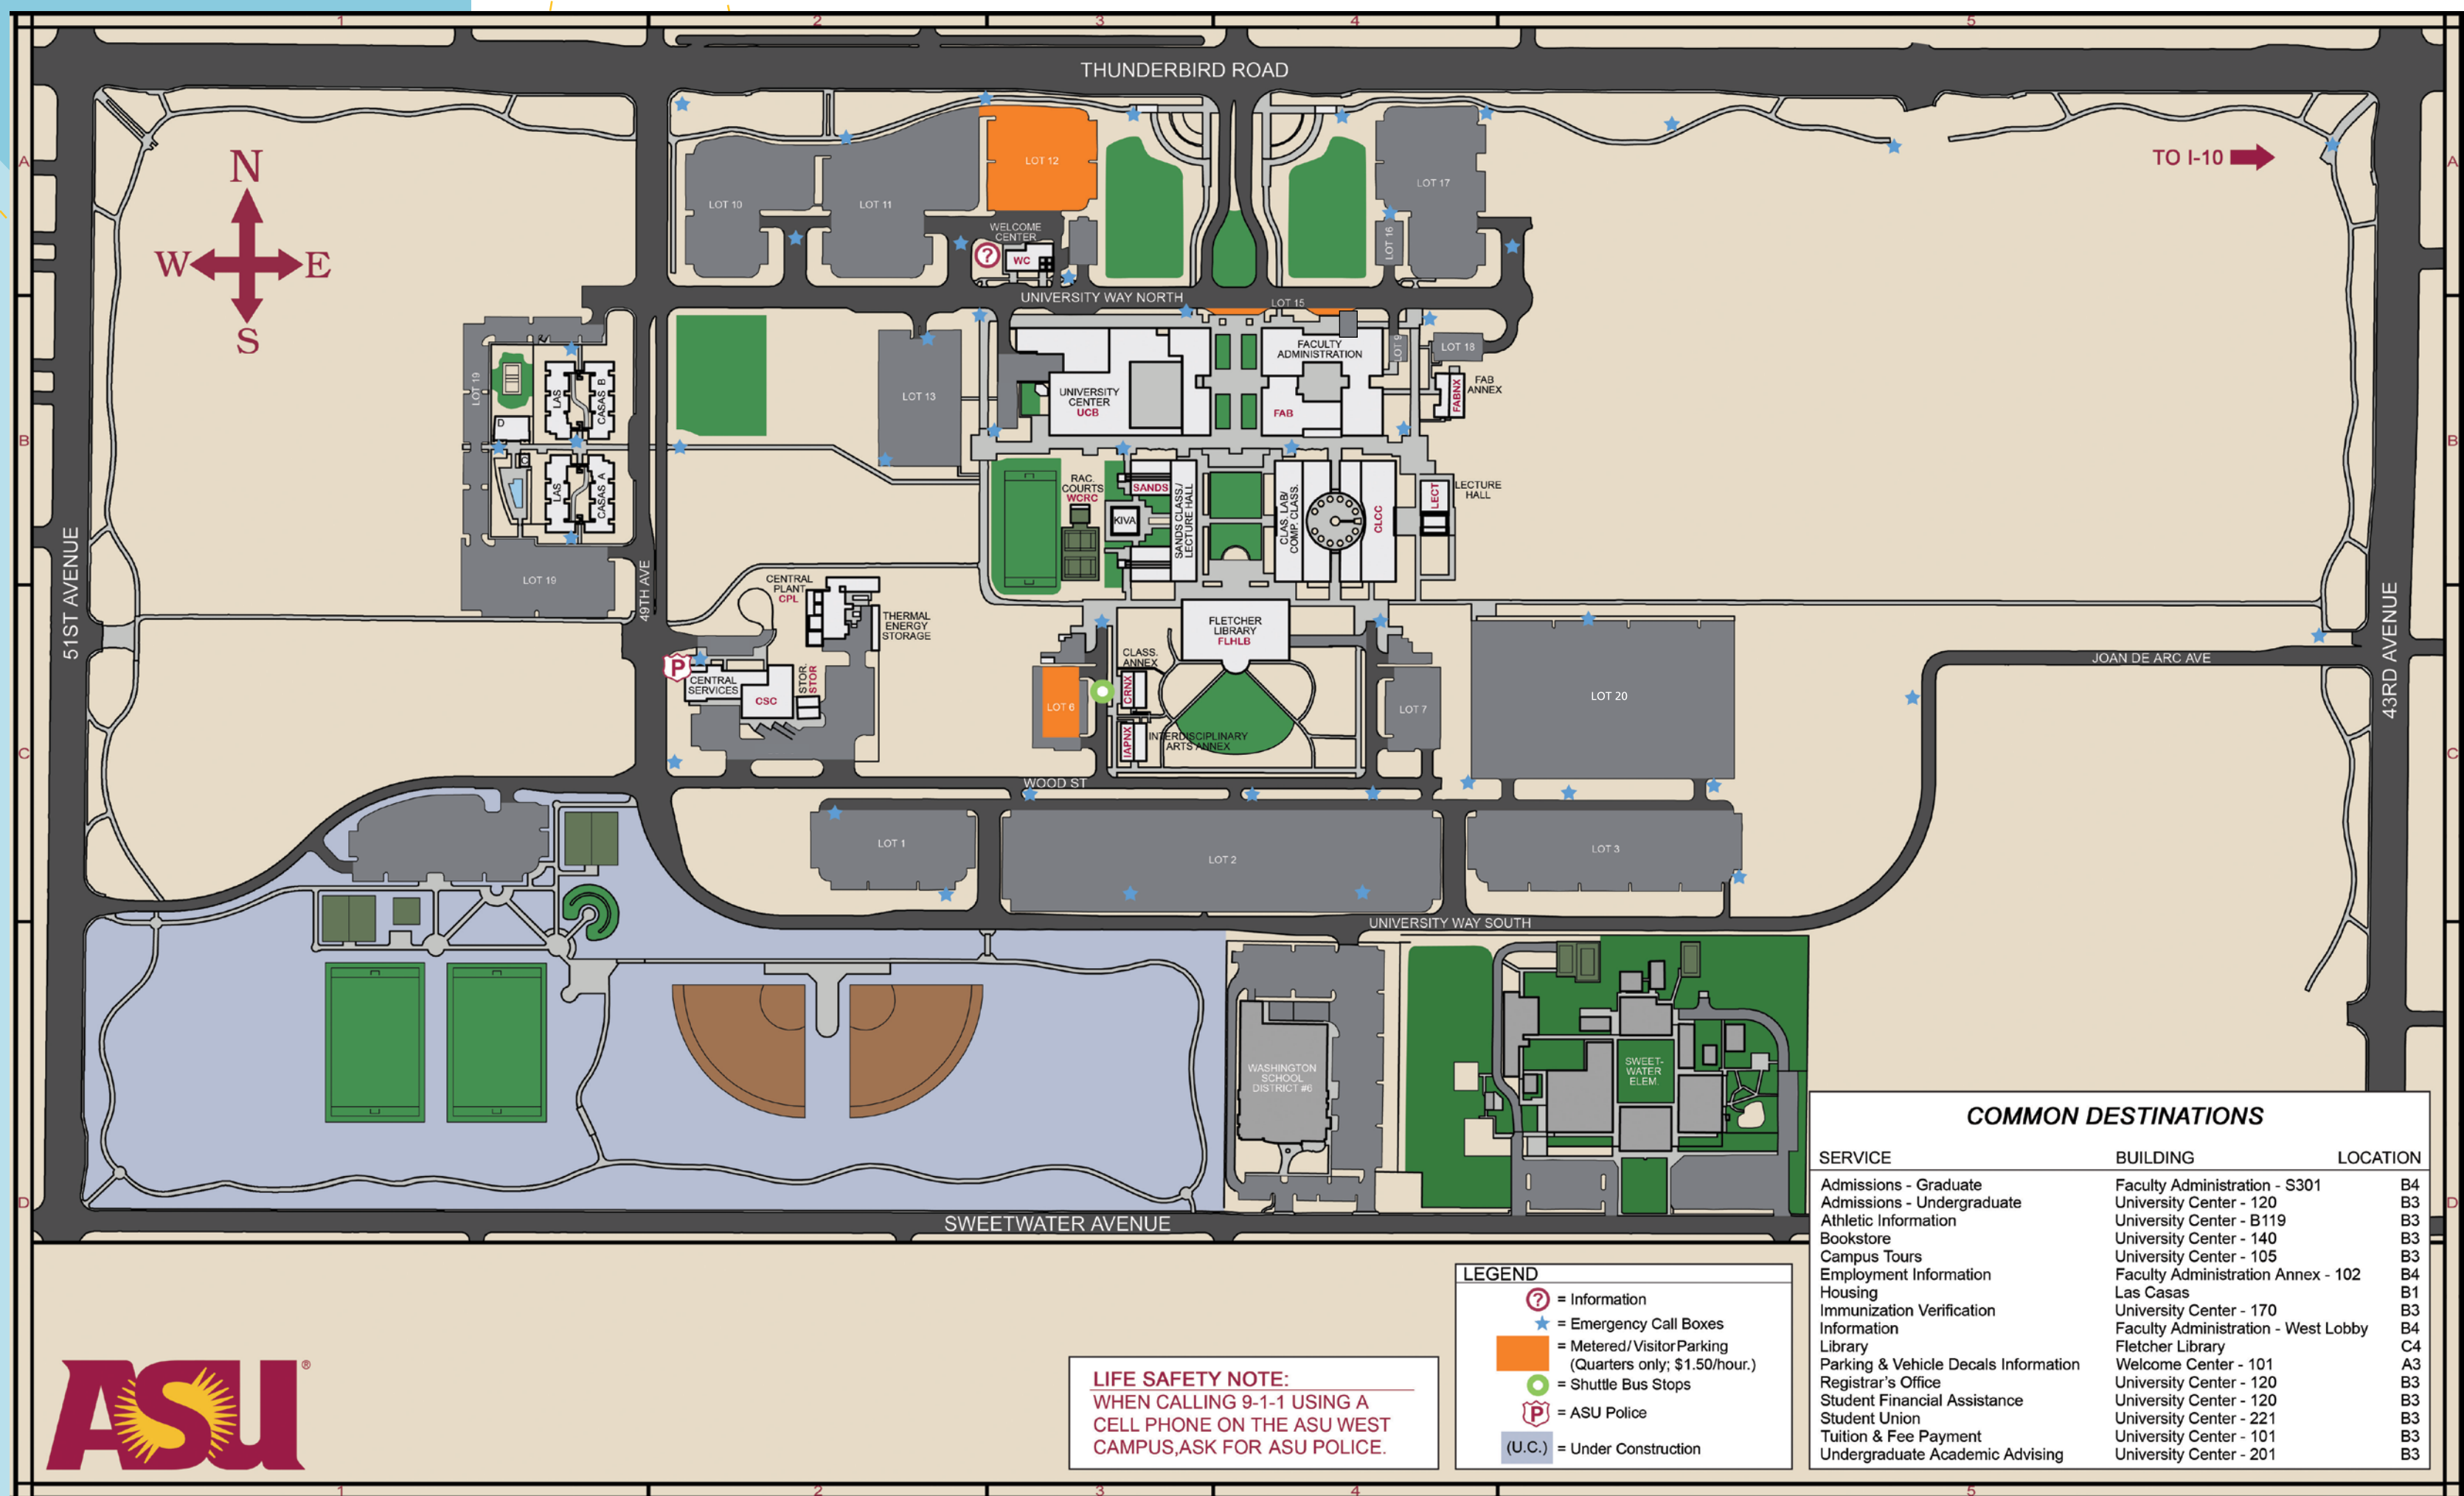

Enjoy the following discounts at any of the ASU campus Bookstores. Thanks for visiting!

20% off

ASU imprinted t-shirt (all brands included; applies to adult and kids styles)

20% off

ASU imprinted pens and pencils

20% off

off any ASU imprinted binder or wire bounds.

10% off

of any ASU license plate holder (in stock)

LIFE SAFETY NOTE:
WHEN CALLING 9-1-1 USING A CELL PHONE ON THE ASU WEST CAMPUS, ASK FOR ASU POLICE.

LEGEND

- Information (question mark icon)
- Emergency Call Boxes (star icon)
- Metered/Visitor Parking (Quarters only; $1.50/hour.) (orange square icon)
- Shuttle Bus Stops (green circle icon)
- ASU Police (P icon)
- Under Construction (U.C.) (blue square icon)

COMMON DESTINATIONS		
SERVICE	BUILDING	LOCATION
Admissions - Graduate	Faculty Administration - S301	B4
Admissions - Undergraduate	University Center - 120	B3
Athletic Information	University Center - B119	B3
Bookstore	University Center - 140	B3
Campus Tours	University Center - 105	B3
Employment Information	Faculty Administration Annex - 102	B4
Housing	Las Casas	B1
Immigration Verification	University Center - 170	B3
Information	Faculty Administration - West Lobby	B4
Library	Fletcher Library	C4
Parking & Vehicle Decals Information	Welcome Center - 101	A3
Registrar's Office	University Center - 120	B3
Student Financial Assistance	University Center - 120	B3
Student Union	University Center - 221	B3
Tuition & Fee Payment	University Center - 101	B3
Undergraduate Academic Advising	University Center - 201	B3

BUILDING NAME	BUILDING	GRID
BASKETBALL COURTS		B3
CENTRAL PLANT	CPL	C2
CENTRAL SERVICES COMPLEX	CSC	C2
CLASSROOM ANNEX	CRNX	C3
CLASSROOM/LAB/COMPUTER CLASSROOM	CLCC	B4
FACULTY/ADMINISTRATION BUILDING	FAB	B4
FAB ANNEX	FABNX	B4
FLETCHER LIBRARY	FLHLB	C4
INTERDISCIPLINARY ARTS & PERFORMANCE ANNEX	IAPNX	C3
LAS CASAS RESIDENCE HALL	LECT	B1
LECTURE HALL	WCRB	B4
RACQUETBALL COURTS	WCRC	B3
SANDS CLASSROOM & LECTURE HALL (KIVA)	SANDS	B3
MULTIPURPOSE FIELD		B3
STORAGE	STOR	C2
UNIVERSITY CENTER	UCB	B3
VOLEYBALL COURTS		B3
WELCOME AND INFORMATION BUILDING	WIB	A3
OFFICE OF THE EXECUTIVE VICE PRESIDENT - FAB 303	FAB	B4