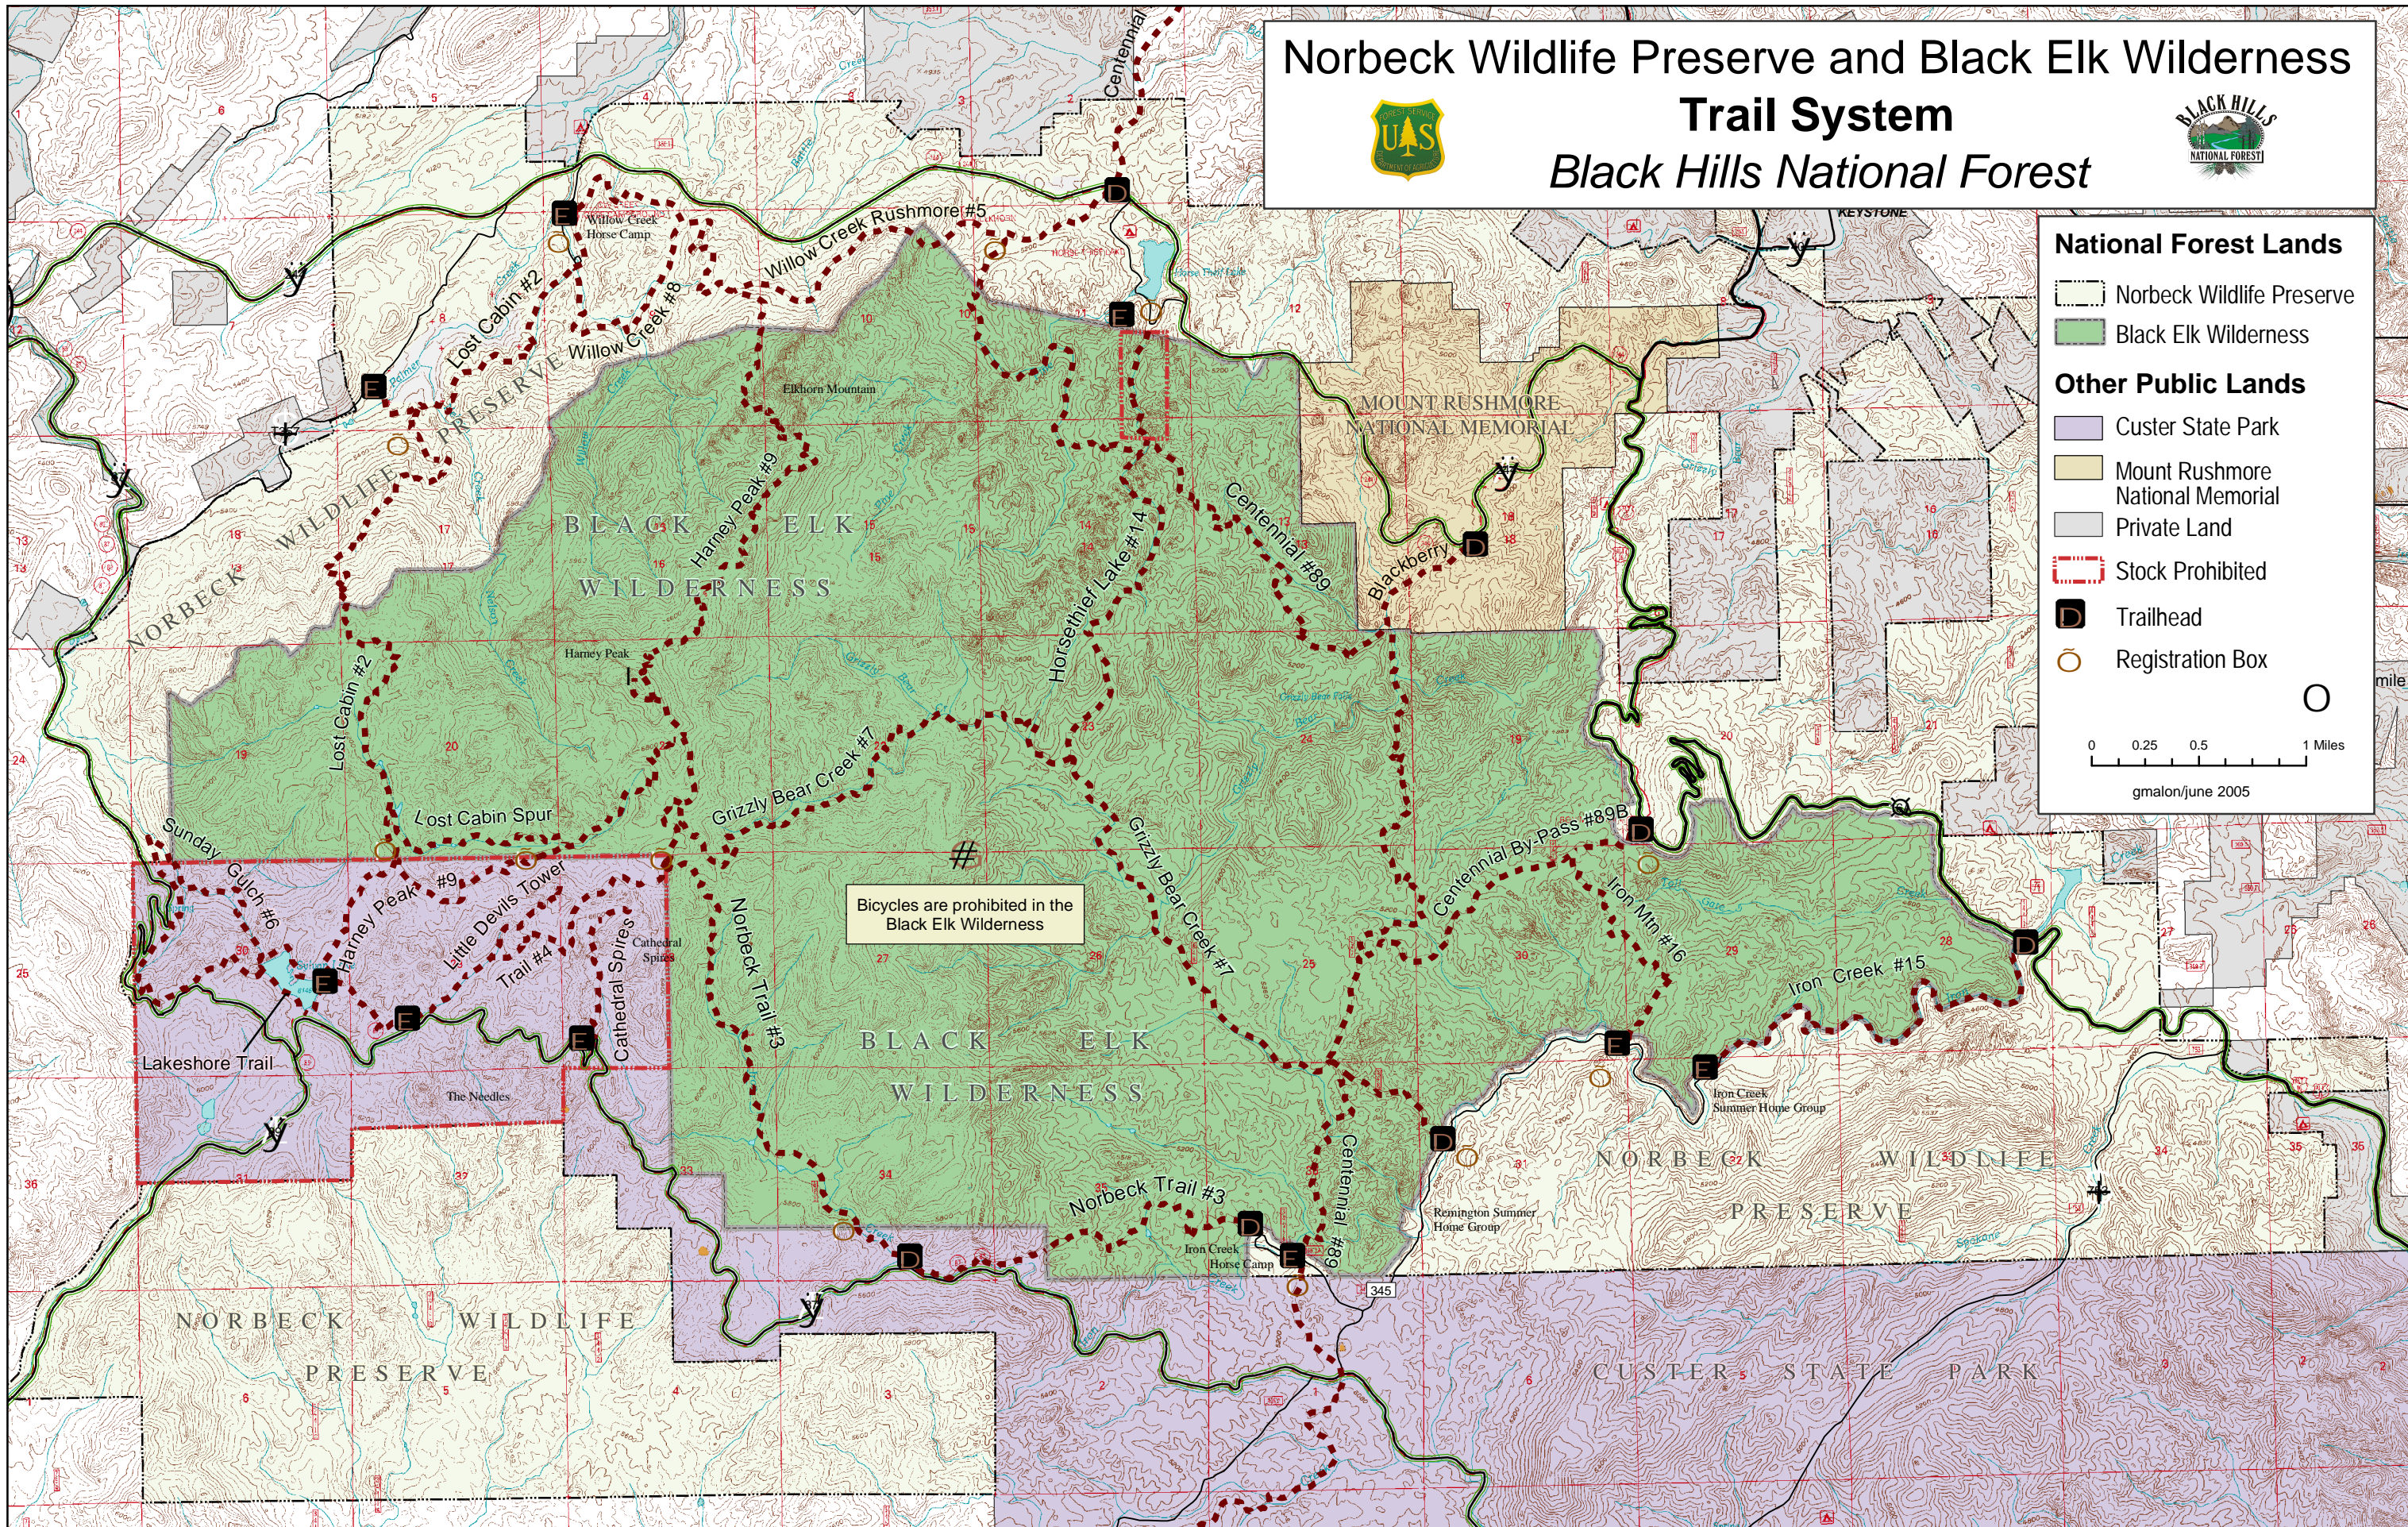

# Norbeck Wildlife Preserve and Black Elk Wilderness

## Trail System Black Hills National Forest

### National Forest Lands

- Norbeck Wildlife Preserve
- Black Elk Wilderness

### Other Public Lands

- Custer State Park
- Mount Rushmore National Memorial
- Private Land

Stock Prohibited

Trailhead

Registration Box

0 0.25 0.5 1 Miles

gmalon/june 2005

Bicycles are prohibited in the Black Elk Wilderness