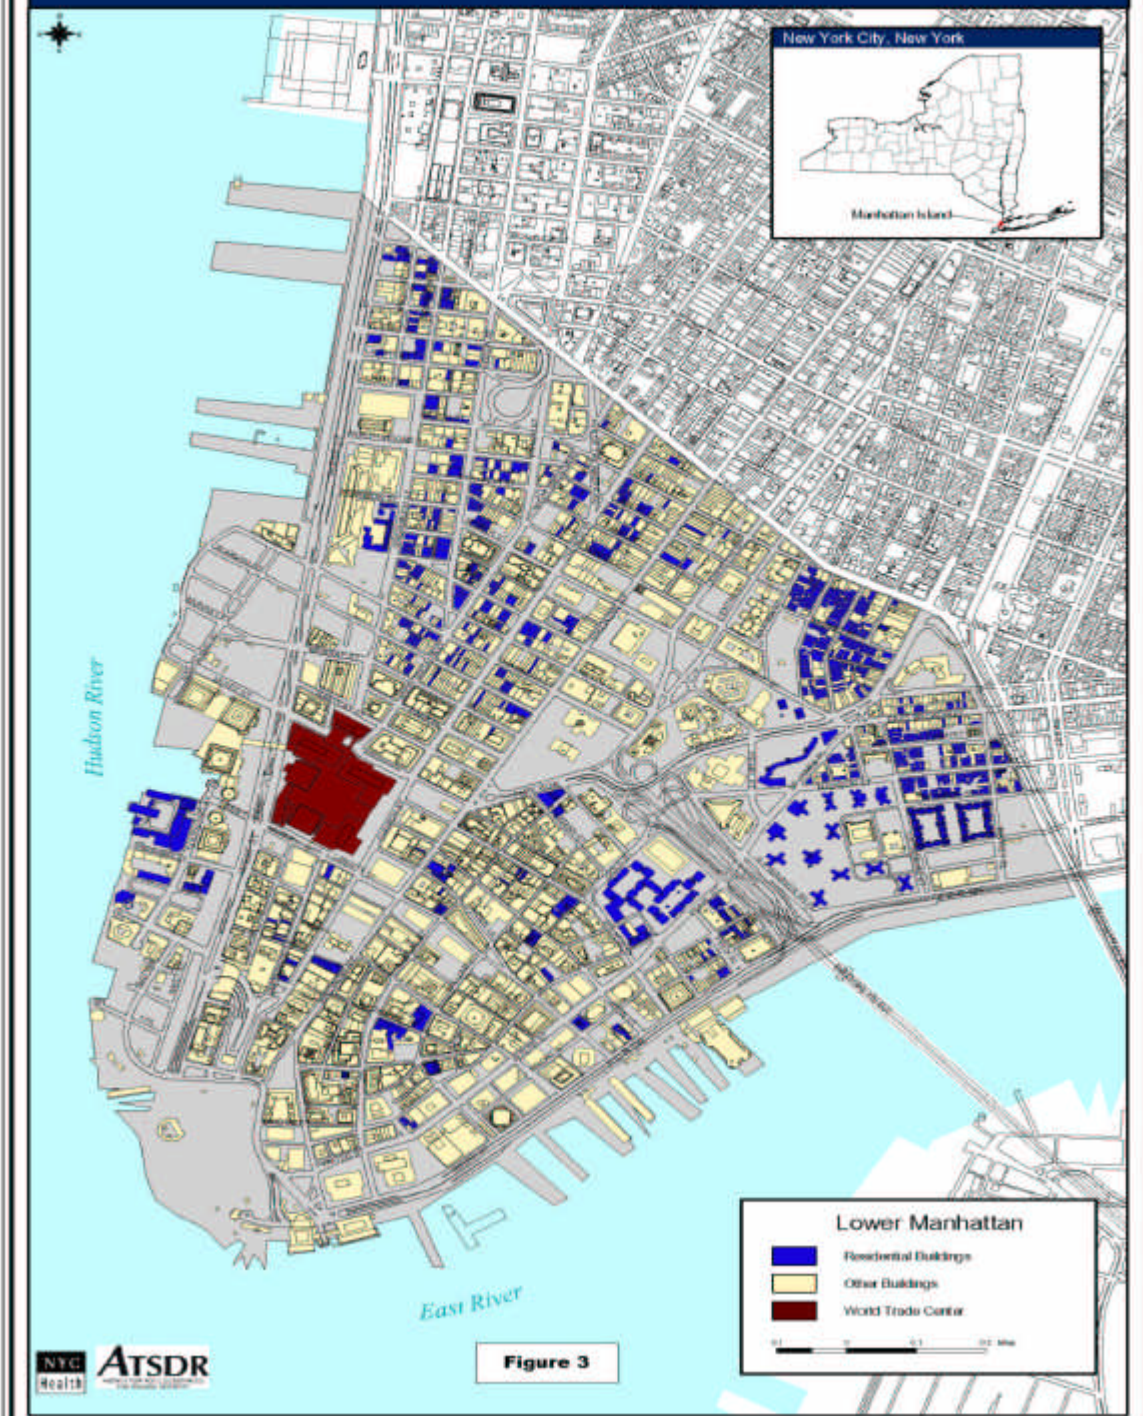

FIGURES

BUILDINGS DAMAGED IN LOWER MANHATTAN September 11, 2001

Lower Manhattan Residential Buildings with Pedestrian and Vehicular Traffic Restrictions

Effective 9/17/2001

Figure 2

Residential Buildings in Lower Manhattan

Lower Manhattan Demographic Information - 2000 Census