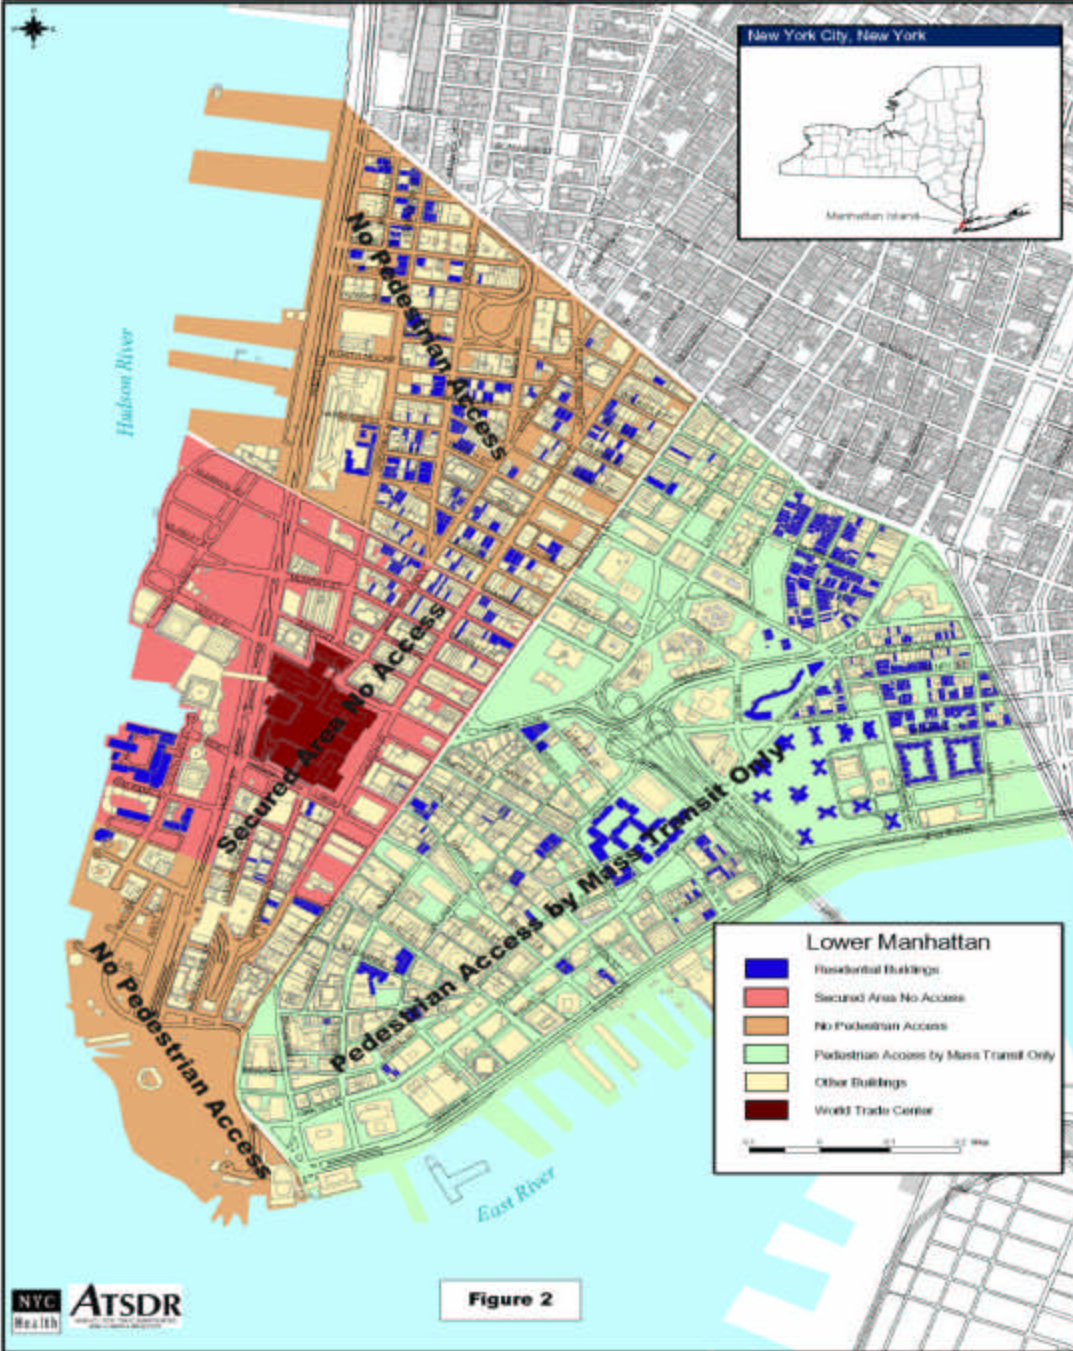

FIGURES

BUILDINGS DAMAGED IN LOWER MANHATTAN September 11, 2001

Lower Manhattan Residential Buildings with Pedestrian and Vehicular Traffic Restrictions

Effective 9/17/2001

Figure 2

Residential Buildings in Lower Manhattan

Lower Manhattan Demographic Information - 2000 Census