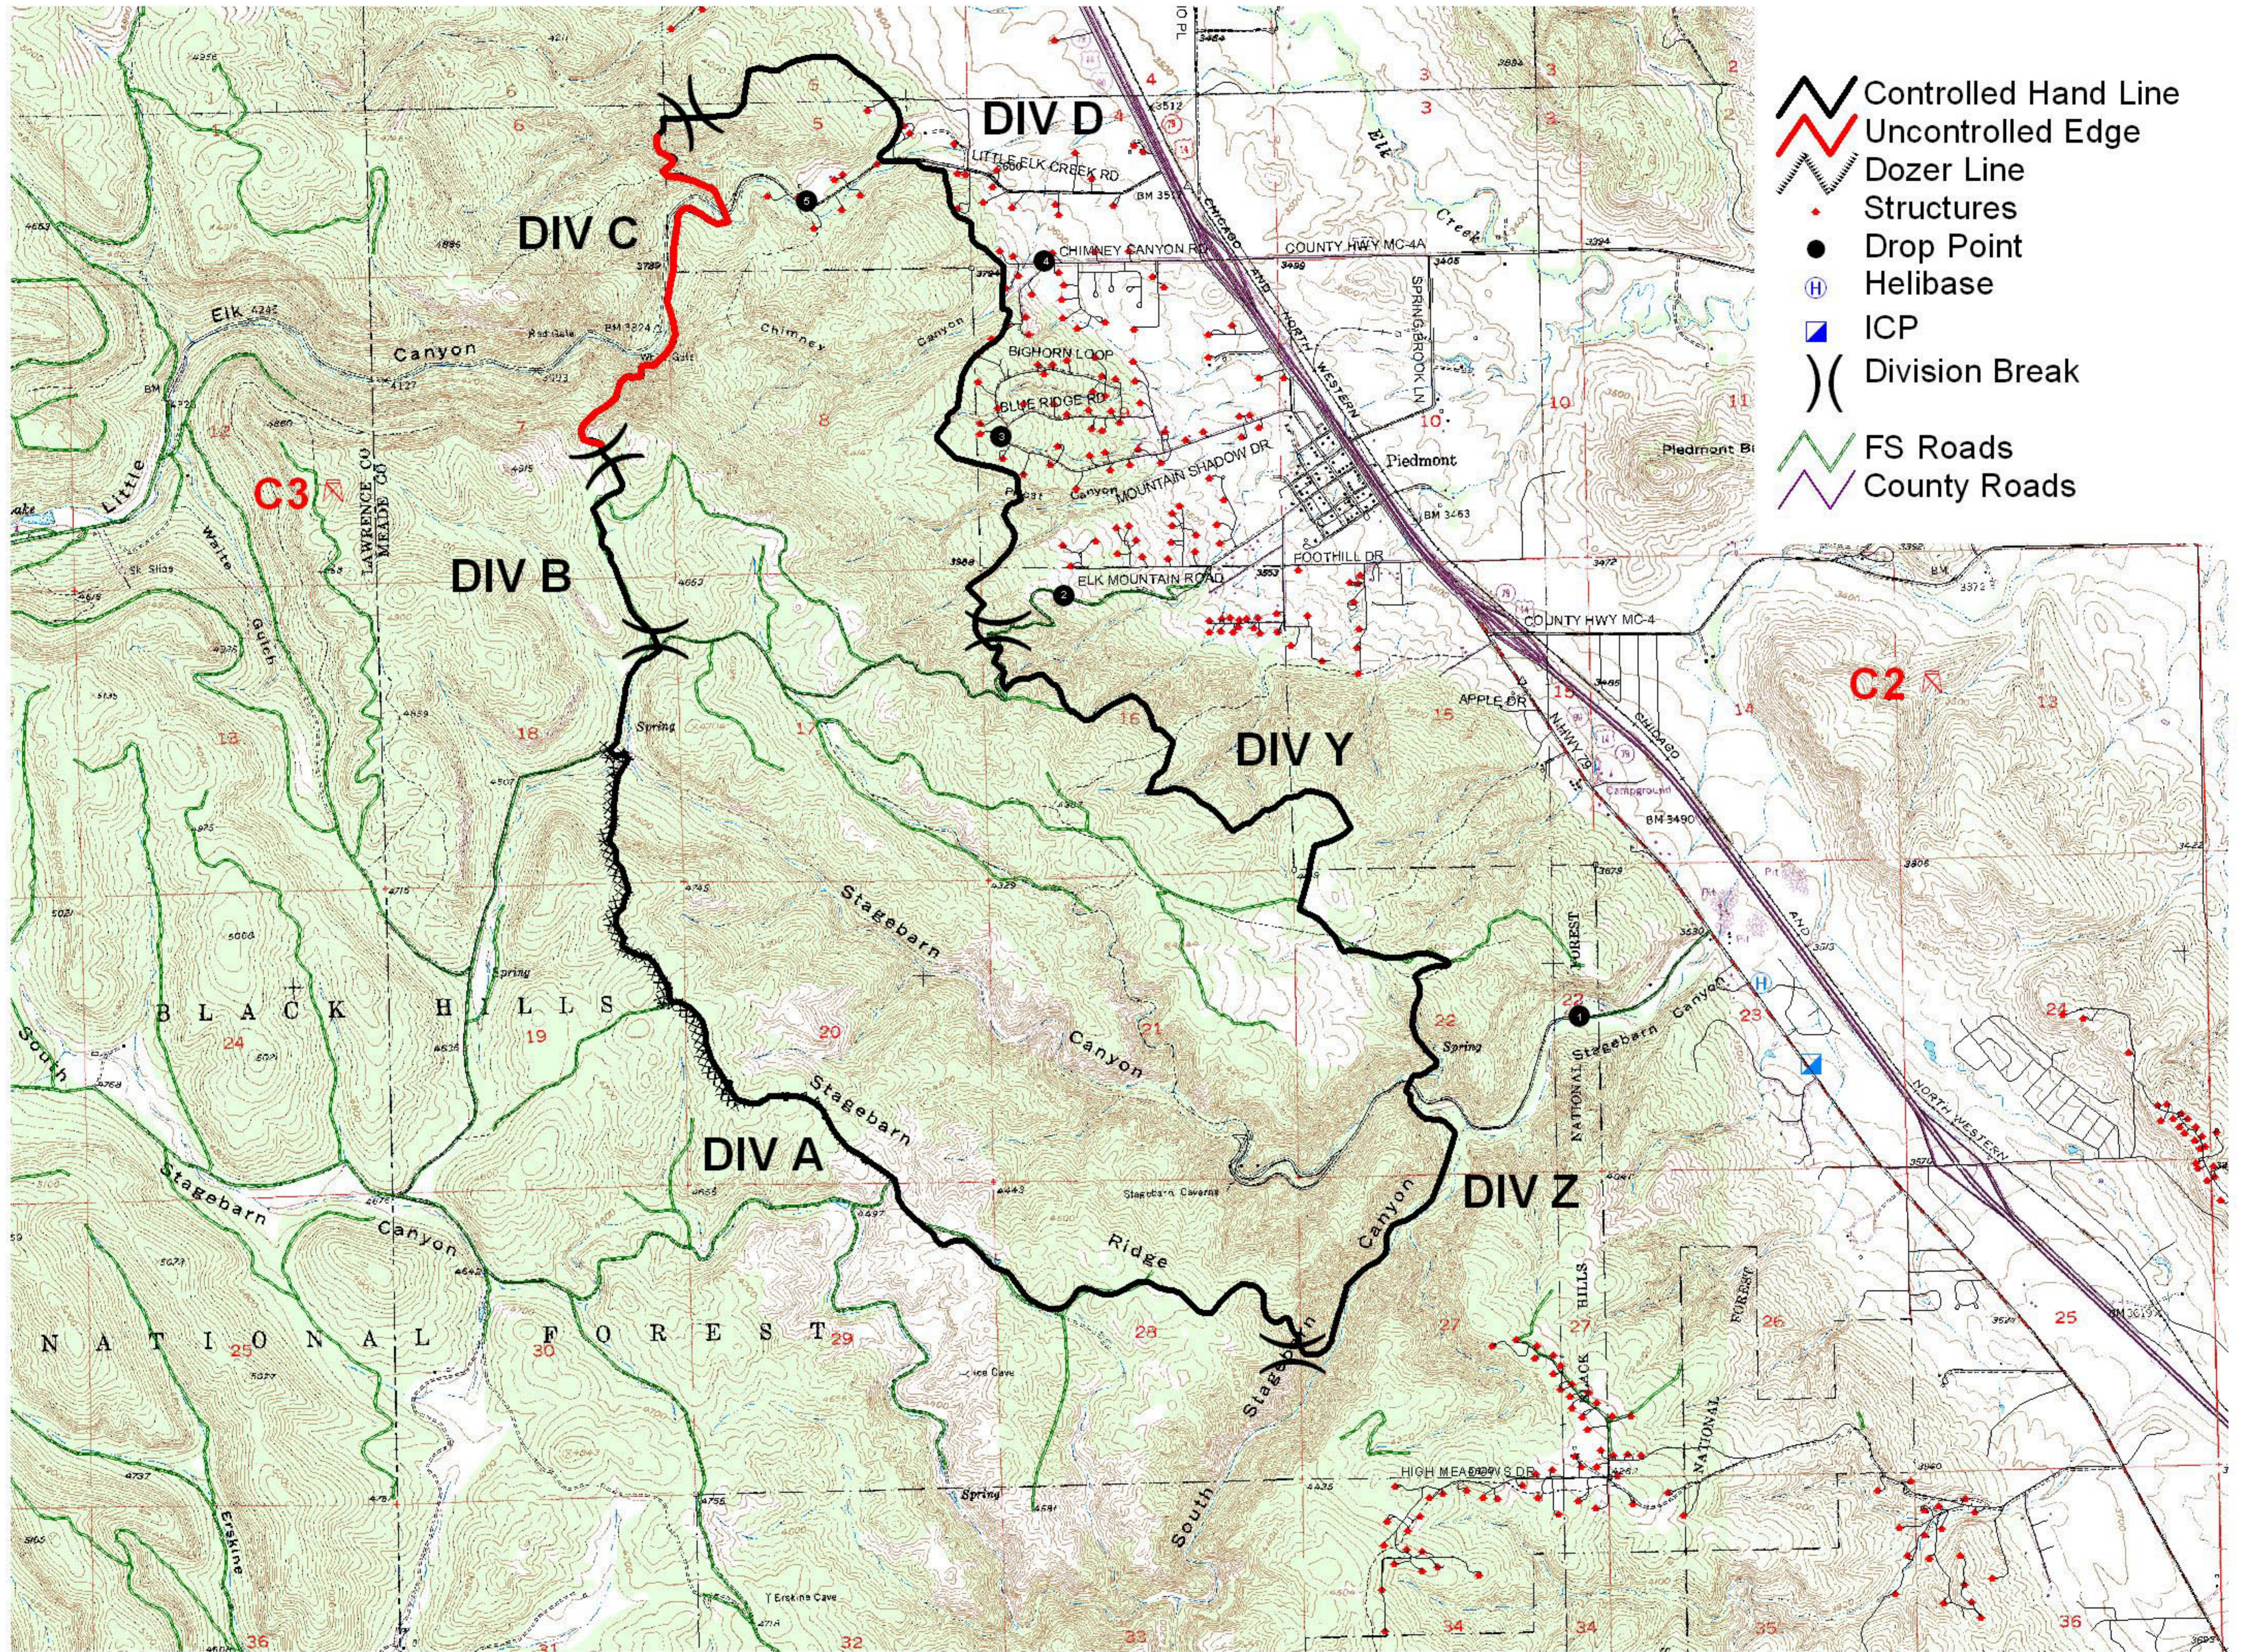

# Ricco Incident July 13, 2005 0600 Hrs

-  Controlled Hand Line
-  Uncontrolled Edge
-  Dozer Line
-  Structures
-  Drop Point
-  Helibase
-  ICP
-  Division Break
-  FS Roads
-  County Roads

0.5 0 0.5 1 1.5 2 Miles