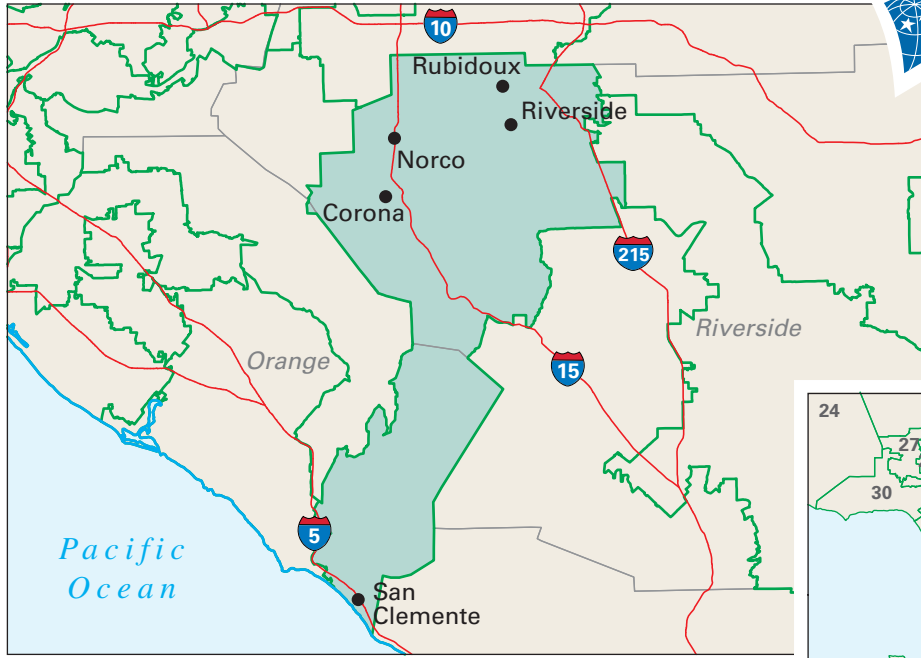

Congressional District 44

nationalatlas.gov™

0 20 40 Miles

44 Congressional District

Orange County

California
(53 Districts)