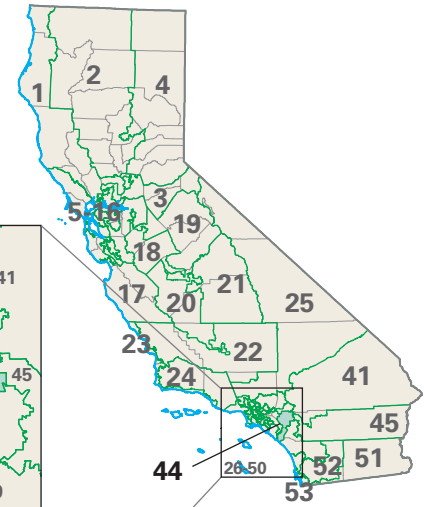

Congressional District 44

nationalatlas.gov™

0 20 40 Miles

44 Congressional District

Orange County

California
(53 Districts)