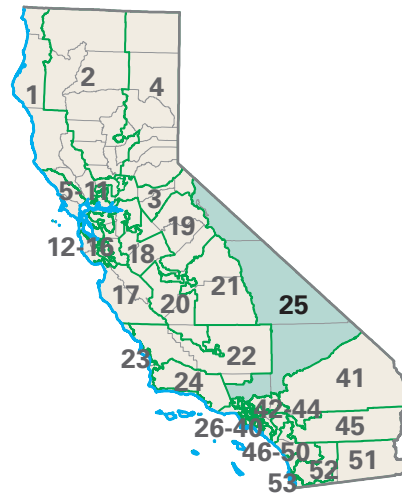

# Congressional District 25

**25** Congressional District  
*Inyo* County

California (53 Districts)