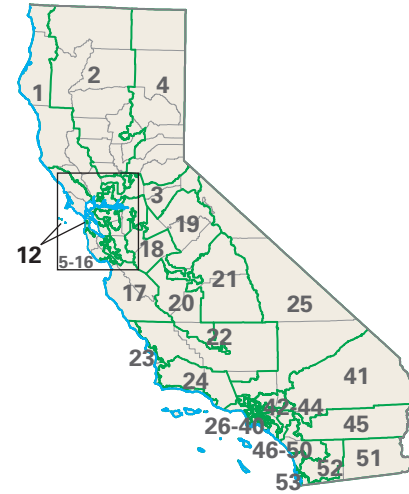

# Congressional District 12

nationalatlas.gov™

**12** Congressional District

San Francisco County

California (53 Districts)