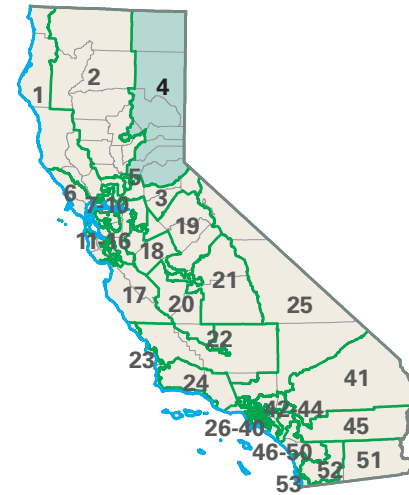

Congressional District 4

nationalatlas.gov™

4 Congressional District

Plumas County

California (53 Districts)