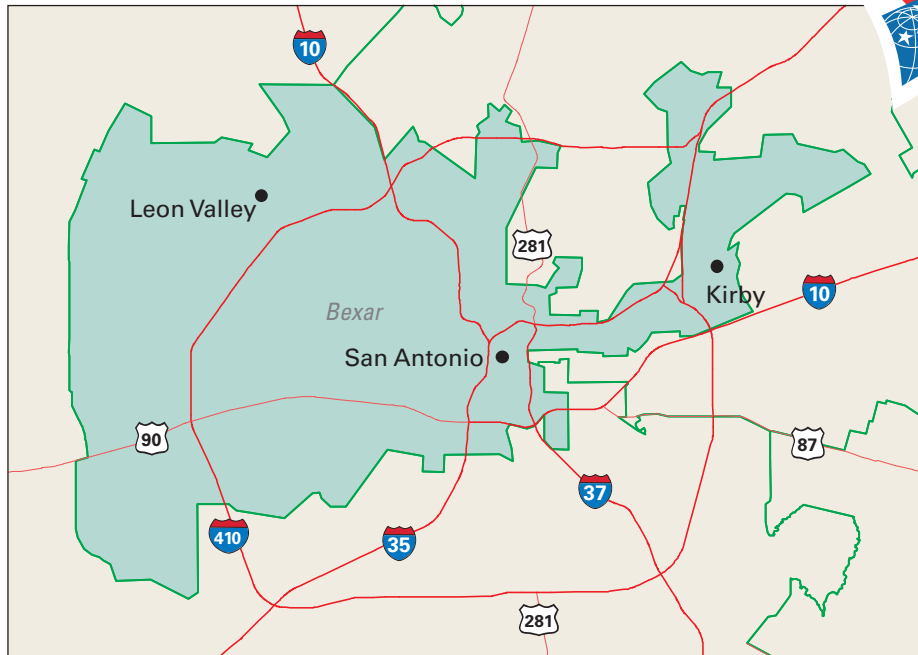

Congressional District 20

20 Congressional District
Bexar County

Texas (32 Districts)