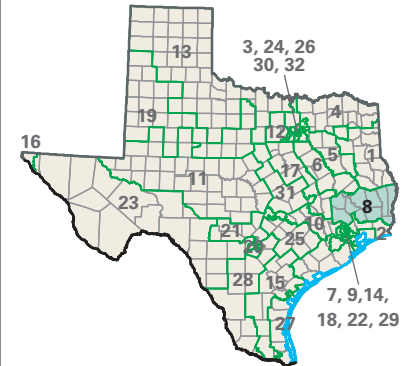

## Congressional District 8

- 8** Congressional District
- Polk County

Texas (32 Districts)