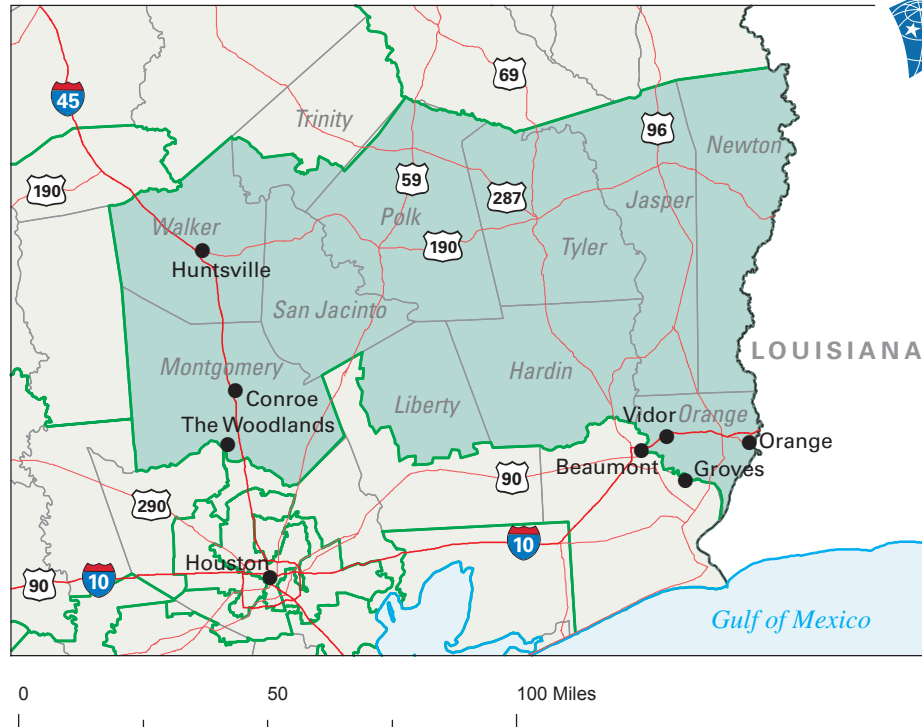

## Congressional District 8

- 8** Congressional District
- Polk County

Texas (32 Districts)