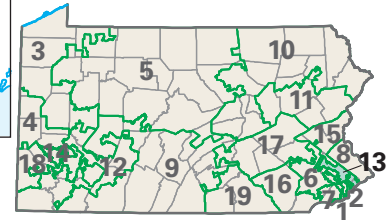

# Congressional District 13

**13** Congressional District  
Montgomery County

0 10 20 Miles

*Pennsylvania (19 Districts)*