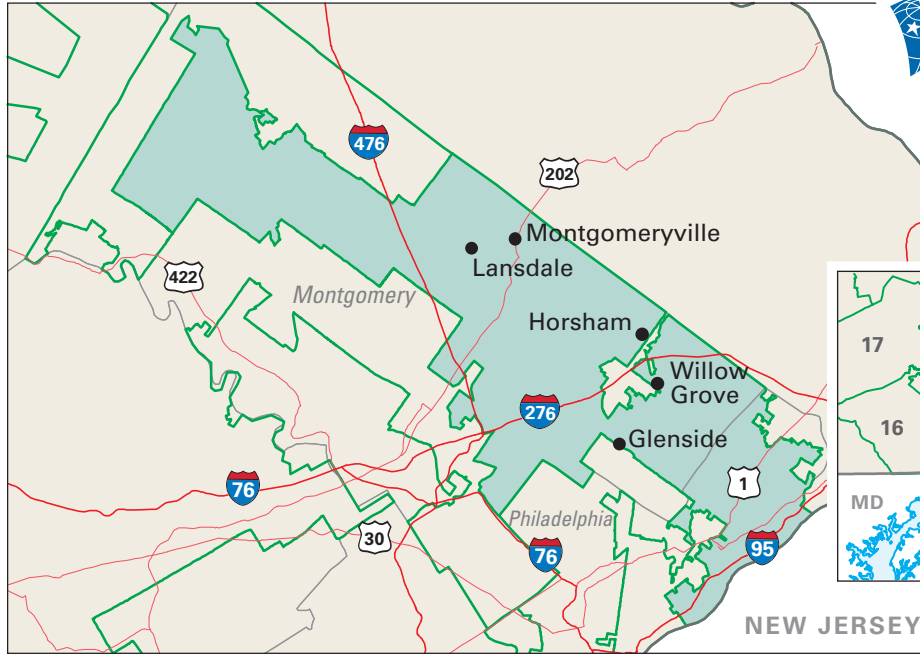

# Congressional District 13

**13** Congressional District  
Montgomery County

0 10 20 Miles

*Pennsylvania (19 Districts)*