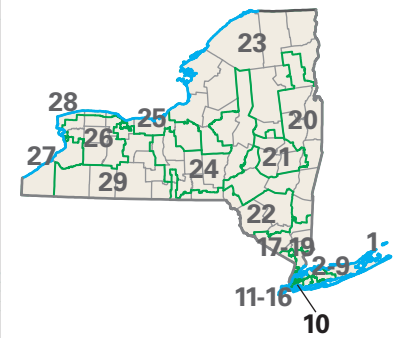

Congressional District 10

nationalatlas.gov™

- 10** Congressional District
- Kings* County

0 2 4 Miles

New York (29 Districts)