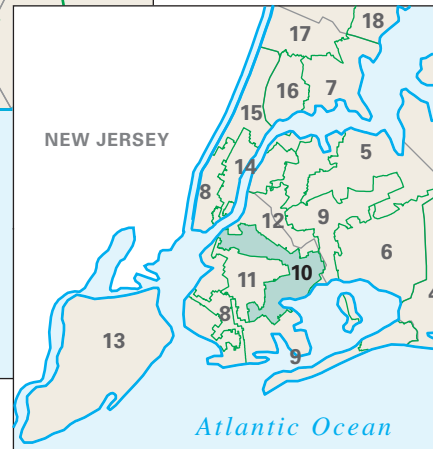

Congressional District 10

nationalatlas.gov™

- 10** Congressional District
- Kings* County

0 2 4 Miles

New York (29 Districts)