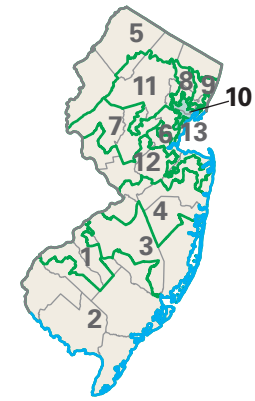

Congressional District 10

10 Congressional District
Essex County

New Jersey (13 Districts)