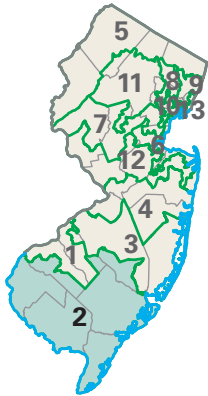

Congressional District 2

nationalatlas.gov™

2 Congressional District

Salem County

New Jersey (13 Districts)