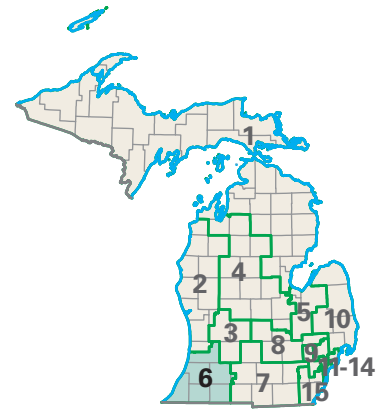

# Congressional District 6

nationalatlas.gov™

**6** Congressional District  
*Berrien* County

Michigan (15 Districts)