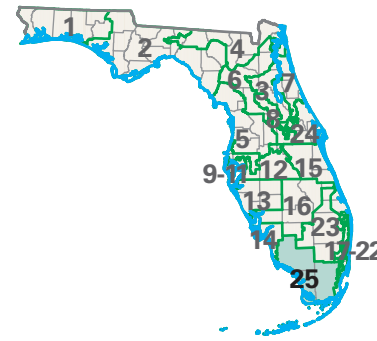

Congressional District 25

nationalatlas.gov™

25 Congressional District

Collier County

Florida (25 Districts)