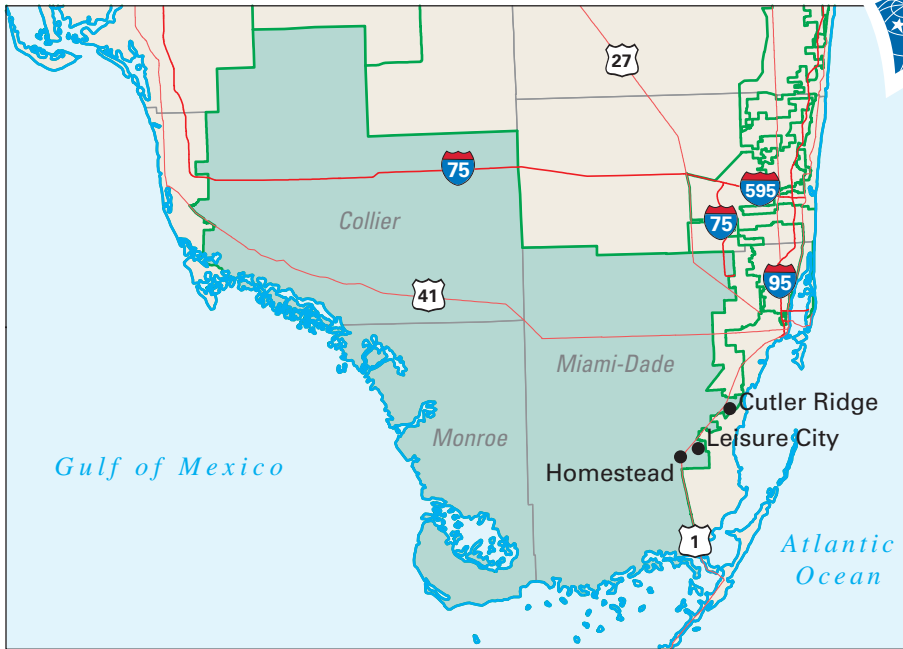

Congressional District 25

nationalatlas.gov™

25 Congressional District

Collier County

Florida (25 Districts)