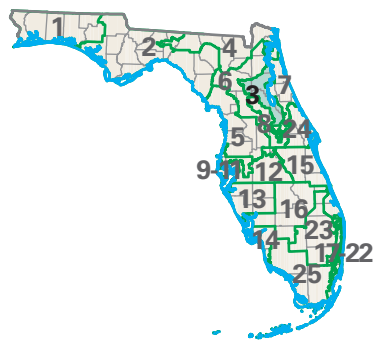

# Congressional District 3

**3** Congressional District  
*Marion* County

Florida (25 Districts)