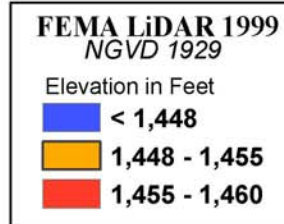

Potential Lake Area at Selected Elevations

Map 1

Devils Lake, North Dakota

Potential Lake Area at Selected Elevations

Map 2

Devils Lake, North Dakota

Potential Lake Area at Selected Elevations

Map 3