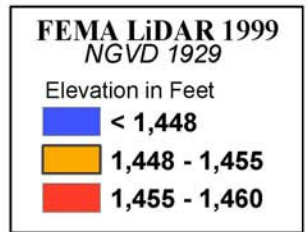

Potential Lake Area at Selected Elevations

Map 1

Devils Lake, North Dakota

Potential Lake Area at Selected Elevations

Map 2

Devils Lake, North Dakota

Potential Lake Area at Selected Elevations

Map 3