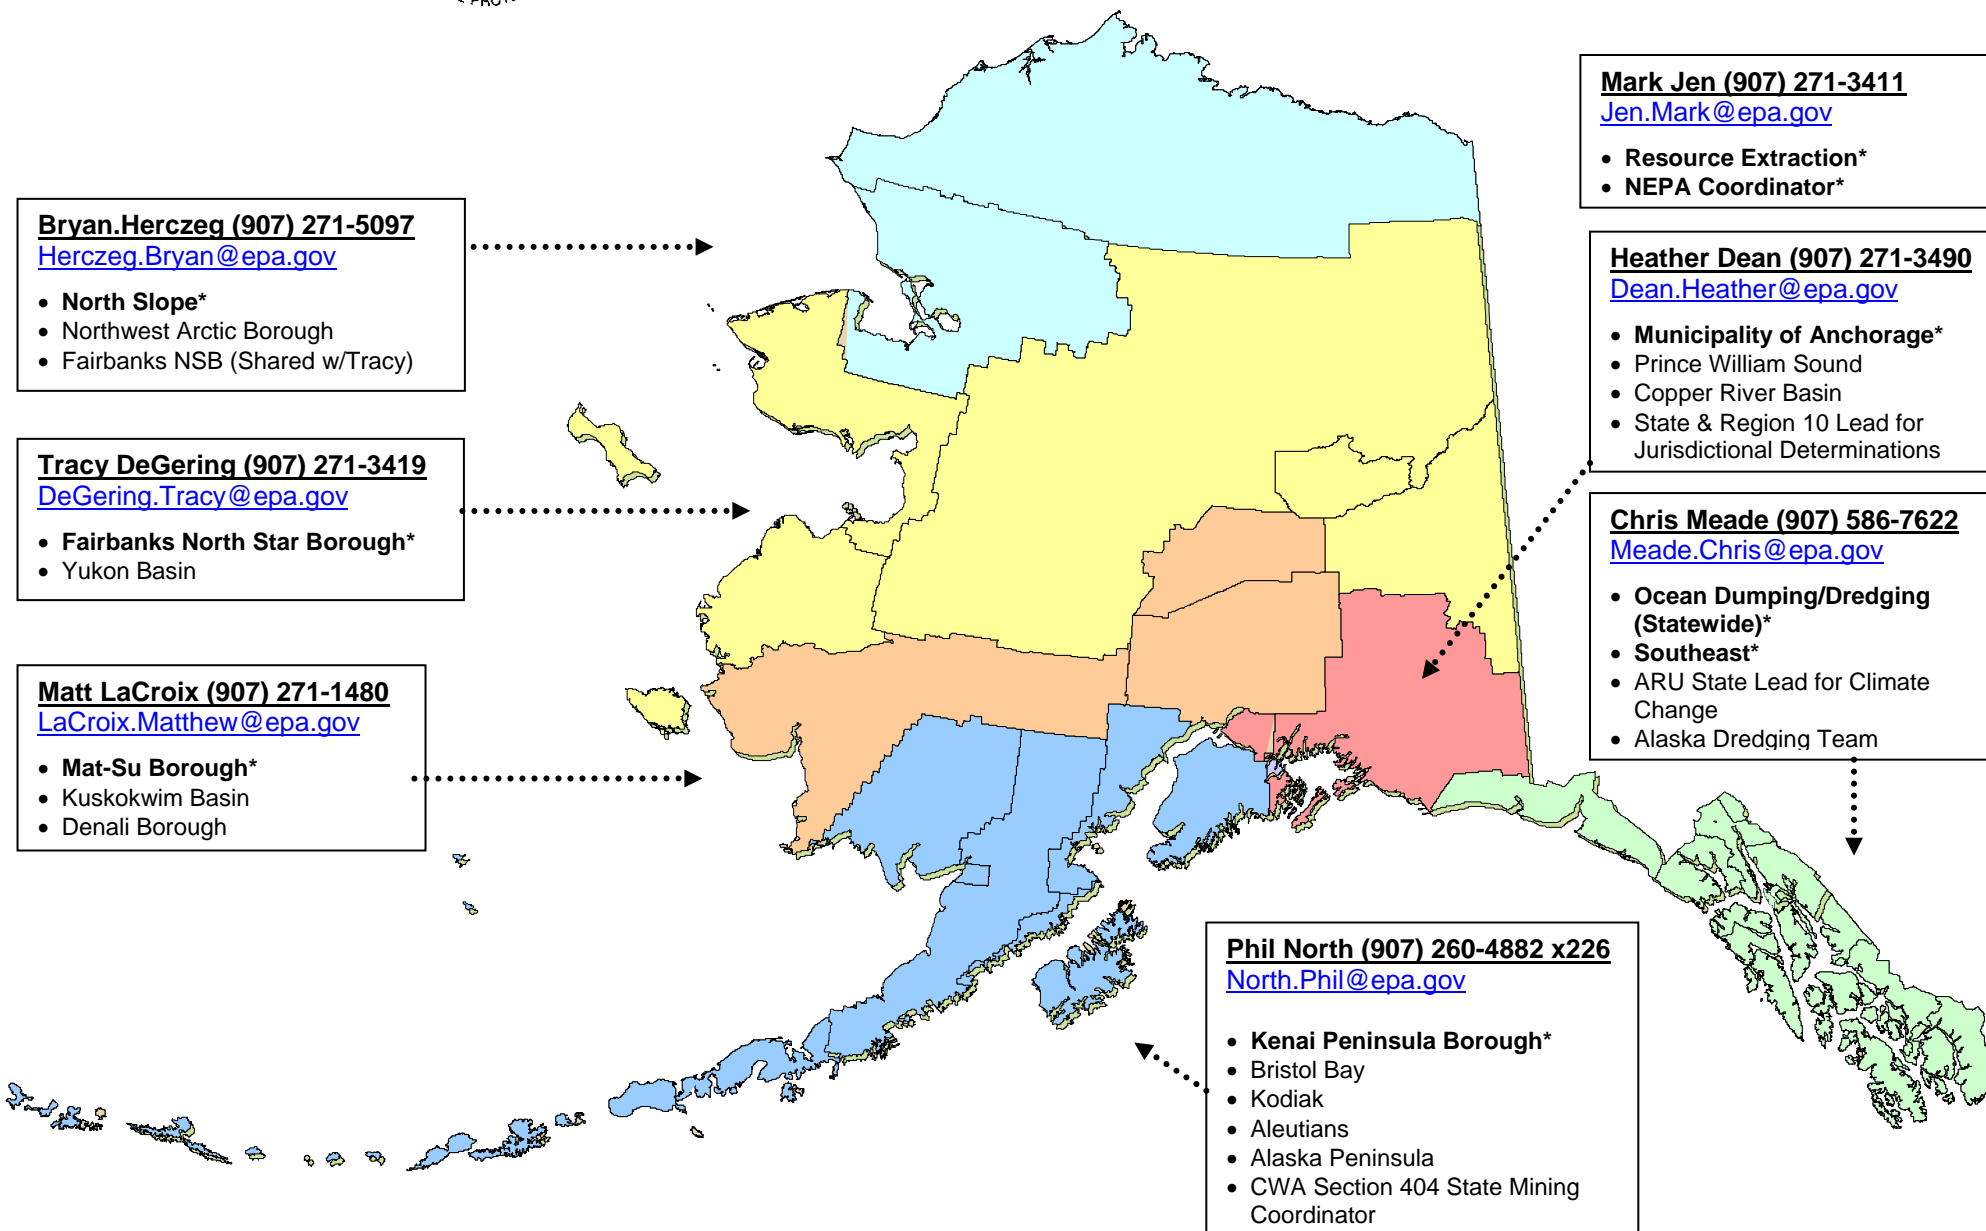

UNITED STATES ENVIRONMENTAL PROTECTION AGENCY

REGION 10

1200 Sixth Avenue, Suite 900
Seattle, Washington 98101-3140

Bryan.Herczeg (907) 271-5097

Herczeg.Bryan@epa.gov

- **North Slope***
- Northwest Arctic Borough
- Fairbanks NSB (Shared w/Tracy)

(continued)

Teller
Tetlin
Tetlin Junction
Tok
Toksook Bay
Tununak
Unalakleet
Venetie
Wales
White Mountain
Wiseman

BRYAN HERCZEG

Ambler
Anaktuvuk Pass
Atkasuk
Barrow
Buckland
Candle
Deadhorse
Deering
Kaktovik
Kiana
Kivalina
Kobuk
Kotzebue
Noatak
Noorvik
Nuiqsut
Point Hope
Point Lay
Prudhoe Bay
Selawik
Shungnak
Wainwright

↑

(continued)

Point Baker
Port Alexander
Port Protection
Saxman
Sitka
Skagway
Tenakee Springs
Thom's Place
Thorne Bay
Whale Pass
Whitestone Logging
Camp
Wrangell
Yakutat

PHIL NORTH

Akutan
Aleknagik
Anchor Point
Chignik
Chignik Lagoon
Chignik Lake
Clam Gulch
Clarks Point
Cold Bay
Cooper Landing
Dillingham
Egegik
Ekuk
Ekwok
False Pass
Homer
Hope
Igiugig
Iliamna
Ivanof Bay
Kachemak
Kasilof
Kenai
King Cove

↑

(continued)

King Salmon
Kokhanok
Koliganek
Levelock
Manokotak
Moose Pass
Naknek
Nanwalek
Nelson Lagoon
New Stuyahok
Newhalen
Nikiski
Nikolaevsk
Nikolski
Ninilchik
Nondalton
Pedro Bay
Perryville
Pilot Point
Port Aslworth
Port Graham
Port Heiden
Port Moller
Portage Creek
Saint George
Saint Paul
Salamatof
Sand Point
Seldovia
Seward
Soldotna
South Naknek
Togiak
Twin Hills
Tyonek
Ugashik
Unalaska