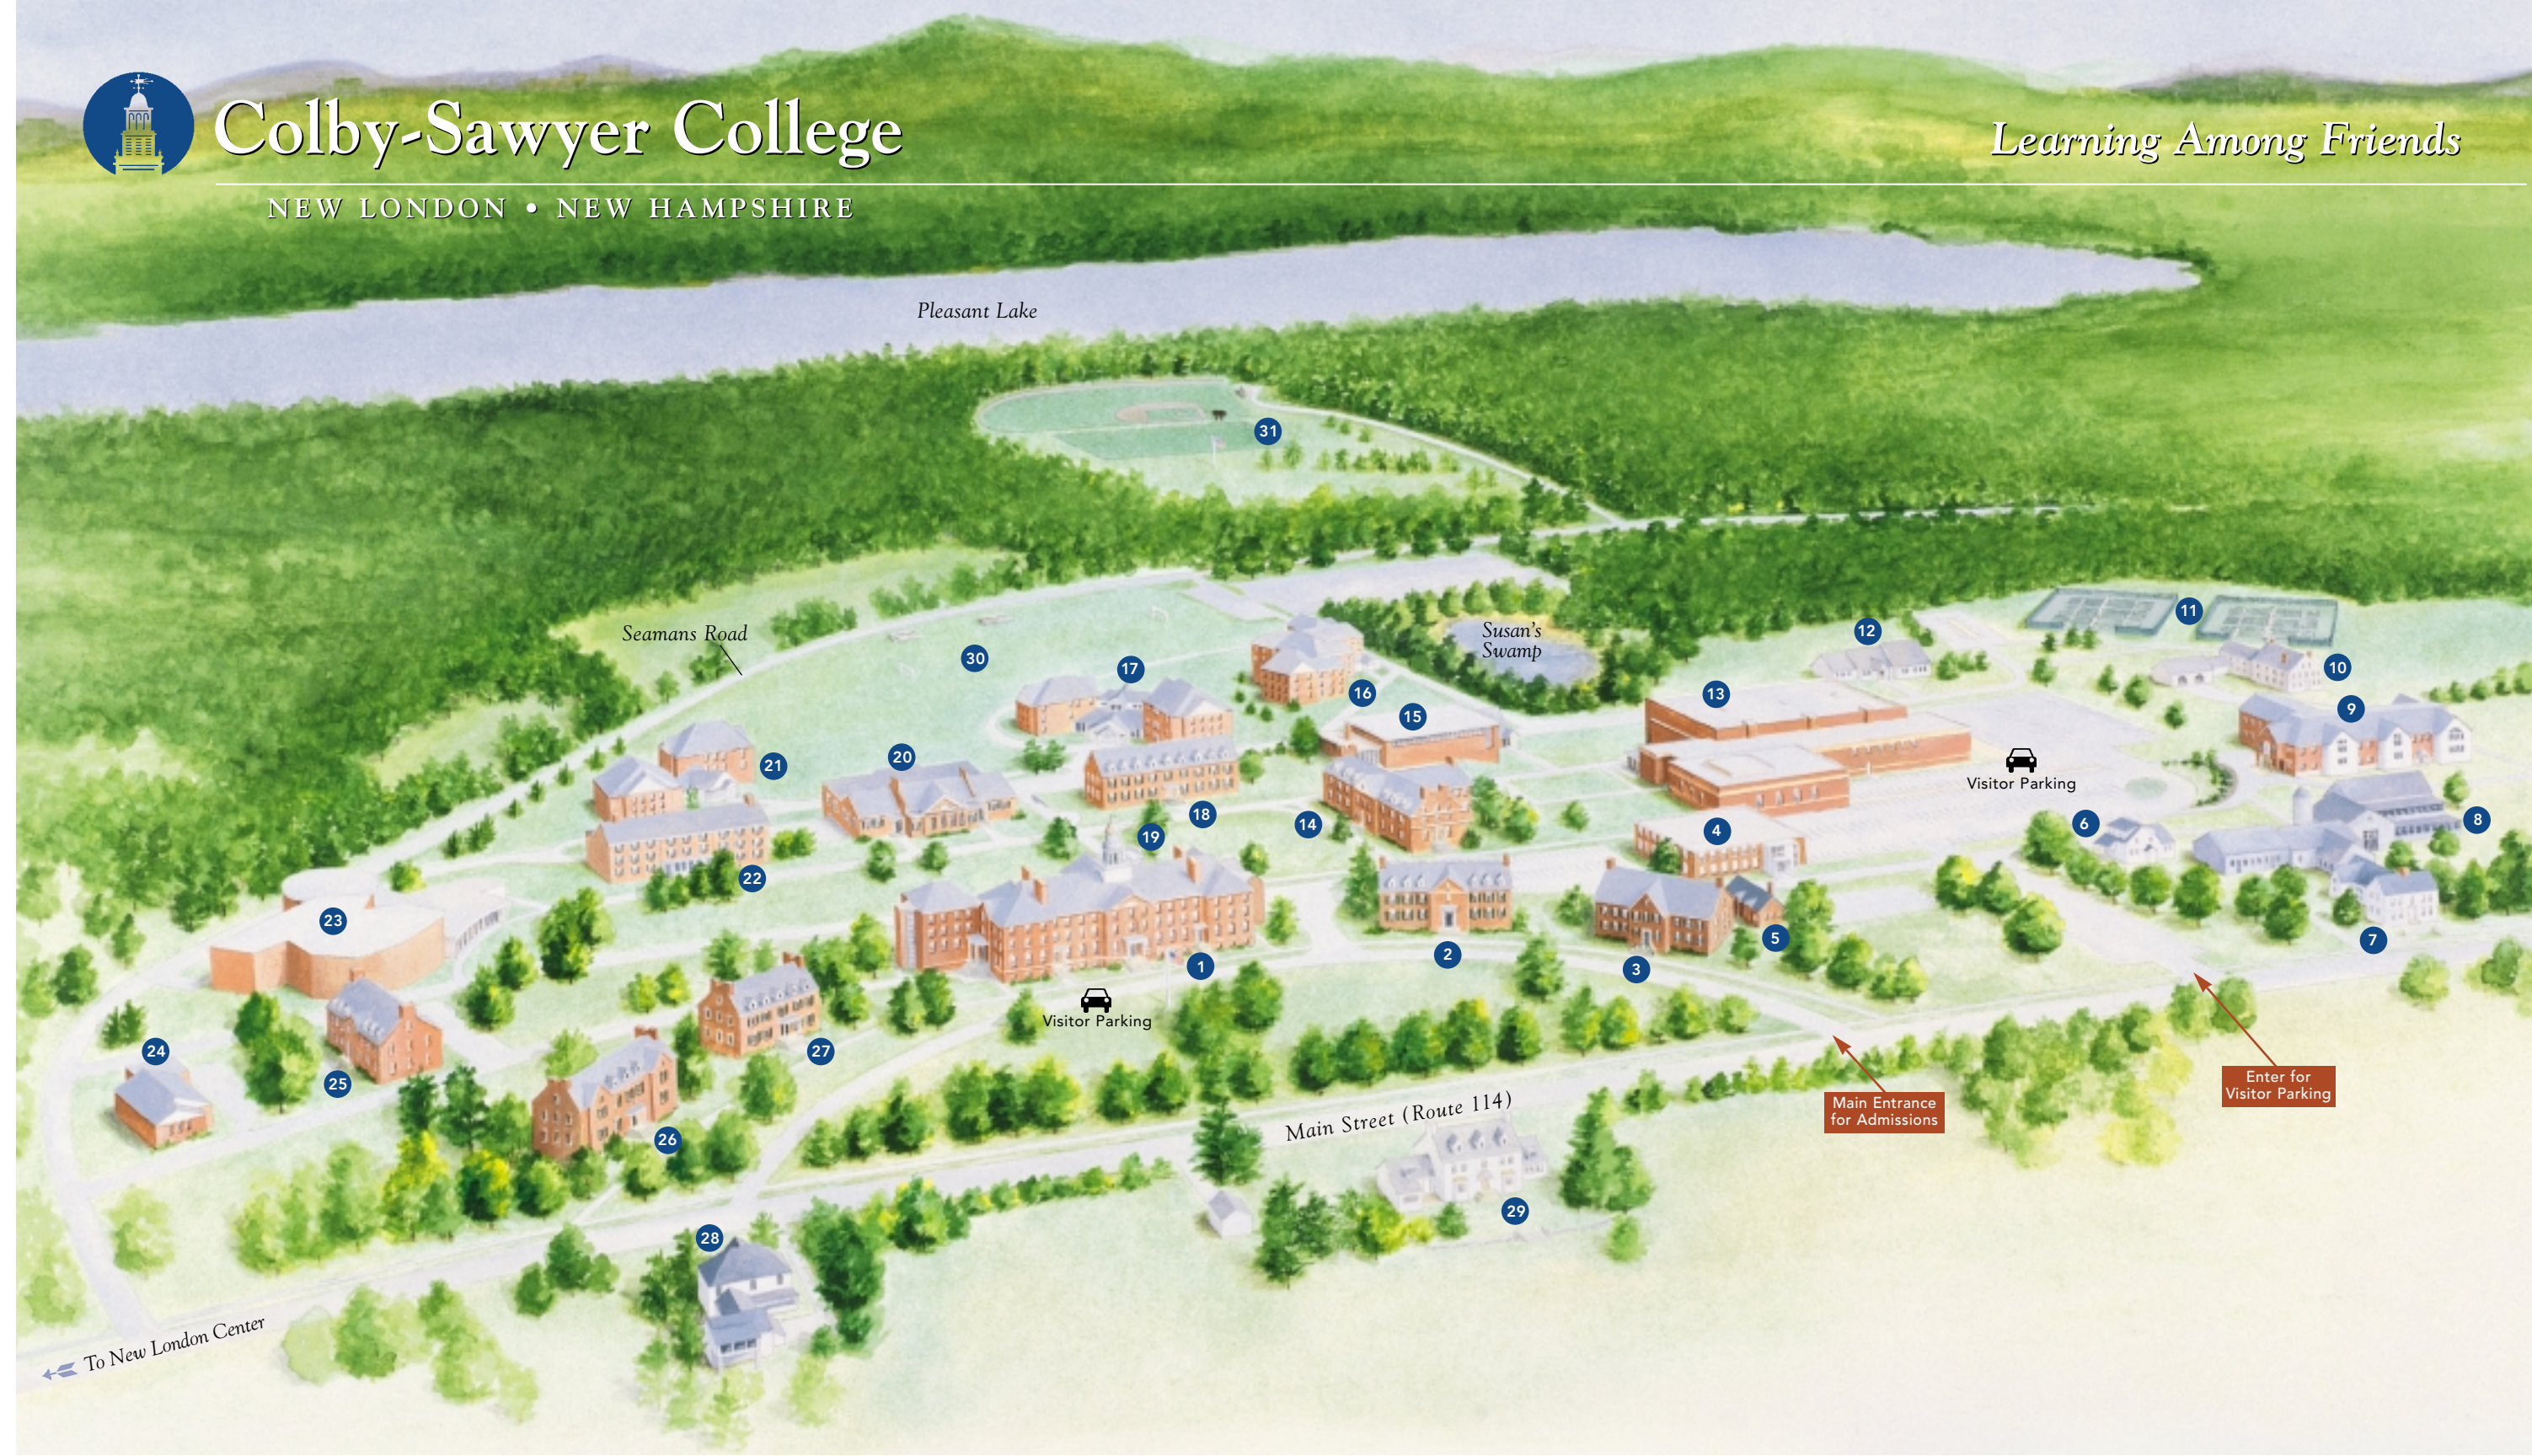

12. Lethbridge Lodge

A student recreational facility, open 24 hours a day

13. Dan and Kathleen Hogan Sports Center

David L. Coffin Field House, Elizabeth Kind Van Cise Fitness Center, Stock Sports Medicine Clinic, Harrington Track, Knight Natatorium, racquet sports courts, and automatic teller machine

24. William T. Baird Health and Counseling Center

25. Page Hall *

26. Colby Hall *

27. McKean Hall *

28. London House *

29. President's House (private)

30. Mercer Field

31. Kelsey Athletic Fields

Handicapped Accessible

Partially Accessible

* Residence Hall

Colby-Sawyer College

NEW LONDON • NEW HAMPSHIRE

Learning Among Friends

Pleasant Lake

Seamans Road

Susan's Swamp

Visitor Parking

Visitor Parking

Main Street (Route 114)

Main Entrance for Admissions

Enter for Visitor Parking

To New London Center