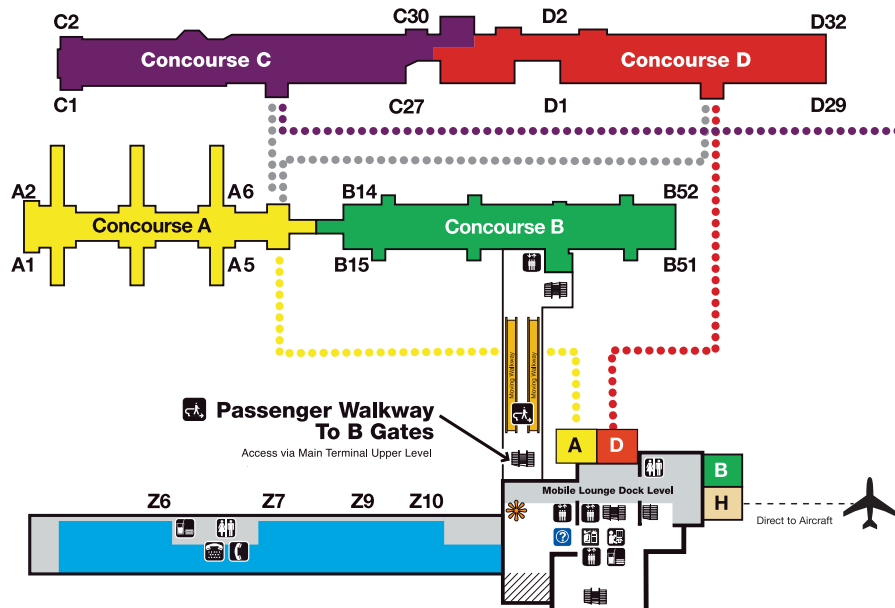

Main Terminal