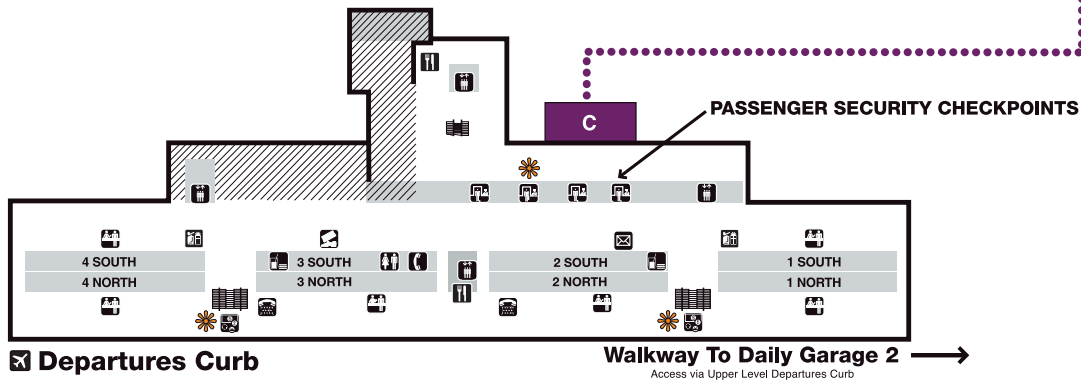

Main Terminal

Arrivals Level

Baggage Claim

Ground Level

AeroTrain

Exhibit
Ground Transportation

P Parking and Ground Transportation Curb

Departures Level

Ticketing

Directory

Airlines

Airline	Ticket Counter	Concourse Location	Baggage Claim	Membership Clubs
Aeroflot	1 South	B	15 (IAB)	
Aer Lingus	1 South	B	15 (IAB)	
Air Canada	4 South	C	1,2,3,4	
Air France	2 North	B	15 (IAB)	Concourse B Opposite B46
AirTran	3 North	B	6,7	
All Nippon Airways	3 North	B	15 (IAB)	Concourse B Opposite B46
American Airlines	1 North	D	13,14	Concourse D Opposite D26
American Eagle	1 North	D	13,14	
Austrian Airlines	3 North	D	15 (IAB)	
British Airways	1 North	D	15 (IAB)	Concourse D Opposite D19
Continental Airlines	2 North	B	11,12	
Continental Exp.	2 North	B	11,12	
Copa	2 North	B	15 (IAB)	
Delta	1 North	B	13,14	
Delta Connection	1 North	B	13,14	
Ethiopian	1 South	D	15 (IAB)	
Iberia	2 North	D	15 (IAB)	Concourse D Opposite D19 & D26
jetBlue	3 North	B	10	
Korean Air	2 North	B	15 (IAB)	
Lufthansa	3 North	B	15 (IAB)	
Northwest AirlinK	1 North	B	13,14	Concourse B Opposite B20
Northwest / KLM	1 North	B	13,14	Concourse B Opposite B20
Qatar Airways	2 North	B	15 (IAB)	
SAS	3 North	B	15 (IAB)	
Saudi Arabian	1 South	H	15 (IAB)	
South African	2 North	B	15 (IAB)	
Southwest	1 South	B	13,14	
Sun Country	2 North	B	11,12	
TACA	3 North	B H	15 (IAB)	
Ted	4 North 4 South	C	1,2,3,4	Concourse C & D Opposite Gates C8, C16, D7
United	4 North 4 South	C D	1,2,3,4	Concourse C & D Opposite Gates C8, C16, D7
United Express	4 North	A C D	1,2,3,4	
US Airways	2 North	Z	11,12	
US Airways Exp.	2 North	Z	11,12	
Virgin America	1 South	B	14	
Virgin Atlantic	2 North	B	15 (IAB)	Concourse B Opposite B32