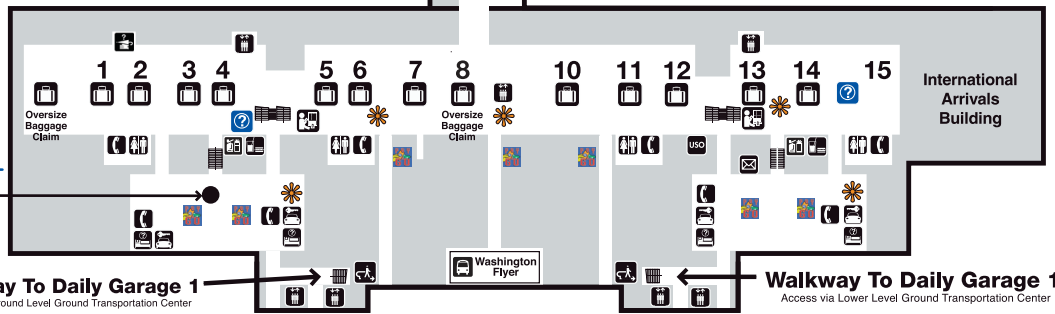

Main Terminal

Arrivals Level

Baggage Claim

Ground Level

AeroTrain

Exhibit
Ground Transportation

P Parking and Ground Transportation Curb

Departures Level

Services

Services	Main Terminal	Concourse Location
ATM/Cash Machine	Throughout the Airport	A B C D
Car Rental	Ground Level	
Baggage Claim	Arrivals Level	
Chapel/Meditation		B
Currency Exchange	Departures Level	B C D
Elevators	Throughout the Airport	
Food/Beverage	Throughout the Airport	
Gift Shop	Throughout the Airport	
Ground Transportation	Ground Level	
Hotel Information	Ground Level	
Information Counter	Throughout the Airport	
Information Directory	Throughout the Airport	
Lost and Found	Arrivals Level	
Mail	Ground Level	
Parking	Ground Level	
Passenger Pickup	Curb Side	
Pay & Go	Arrivals Level Ground Level	
Restroom Facilities	Throughout the Airport	
Security Checkpoints	Departures Level	
Shoe Shine	Departures Level	C
Smoking Lounge		B C D
TTY	Throughout the Airport	
Telephones	Throughout the Airport	
Ticketing	Departures Level	
United Services Organization	Arrivals Level	
Washington Flyer	Arrivals Level	
Air and Space Museum Shuttle Bus	Curb Side 2E	
Metrobus Route 5A Service To/From L'Enfant Plaza	Curb Side 2E	
Mobile Lounge Routes		●●●●●●●●
Terminal Agents Office	Arrivals Level	
Under Construction	Throughout the Airport	