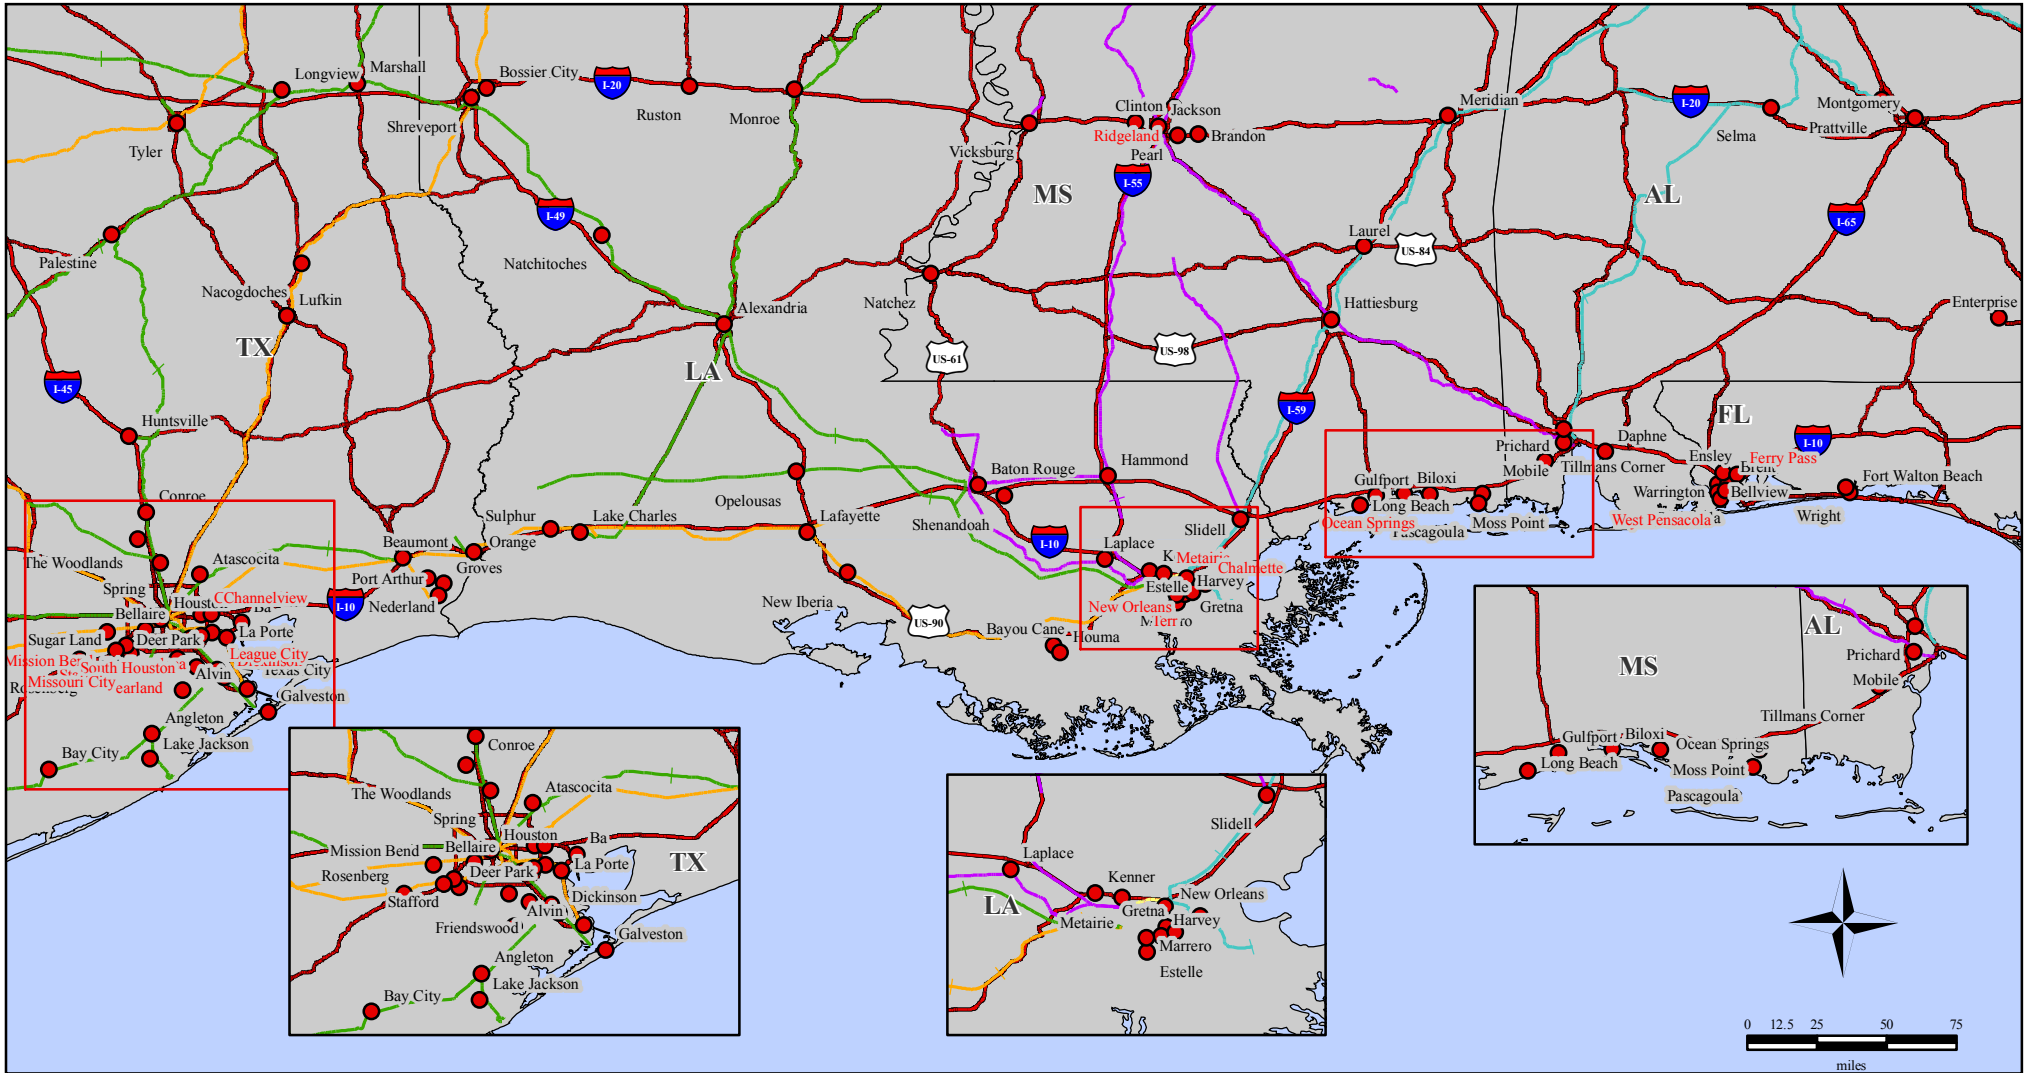

# Gulf Coast Major Railways

Location Map

Legend

**FEMA**

ITS Mapping & Analysis Center  
Washington, DC  
09/01/05 -- 11:25:00 EDT