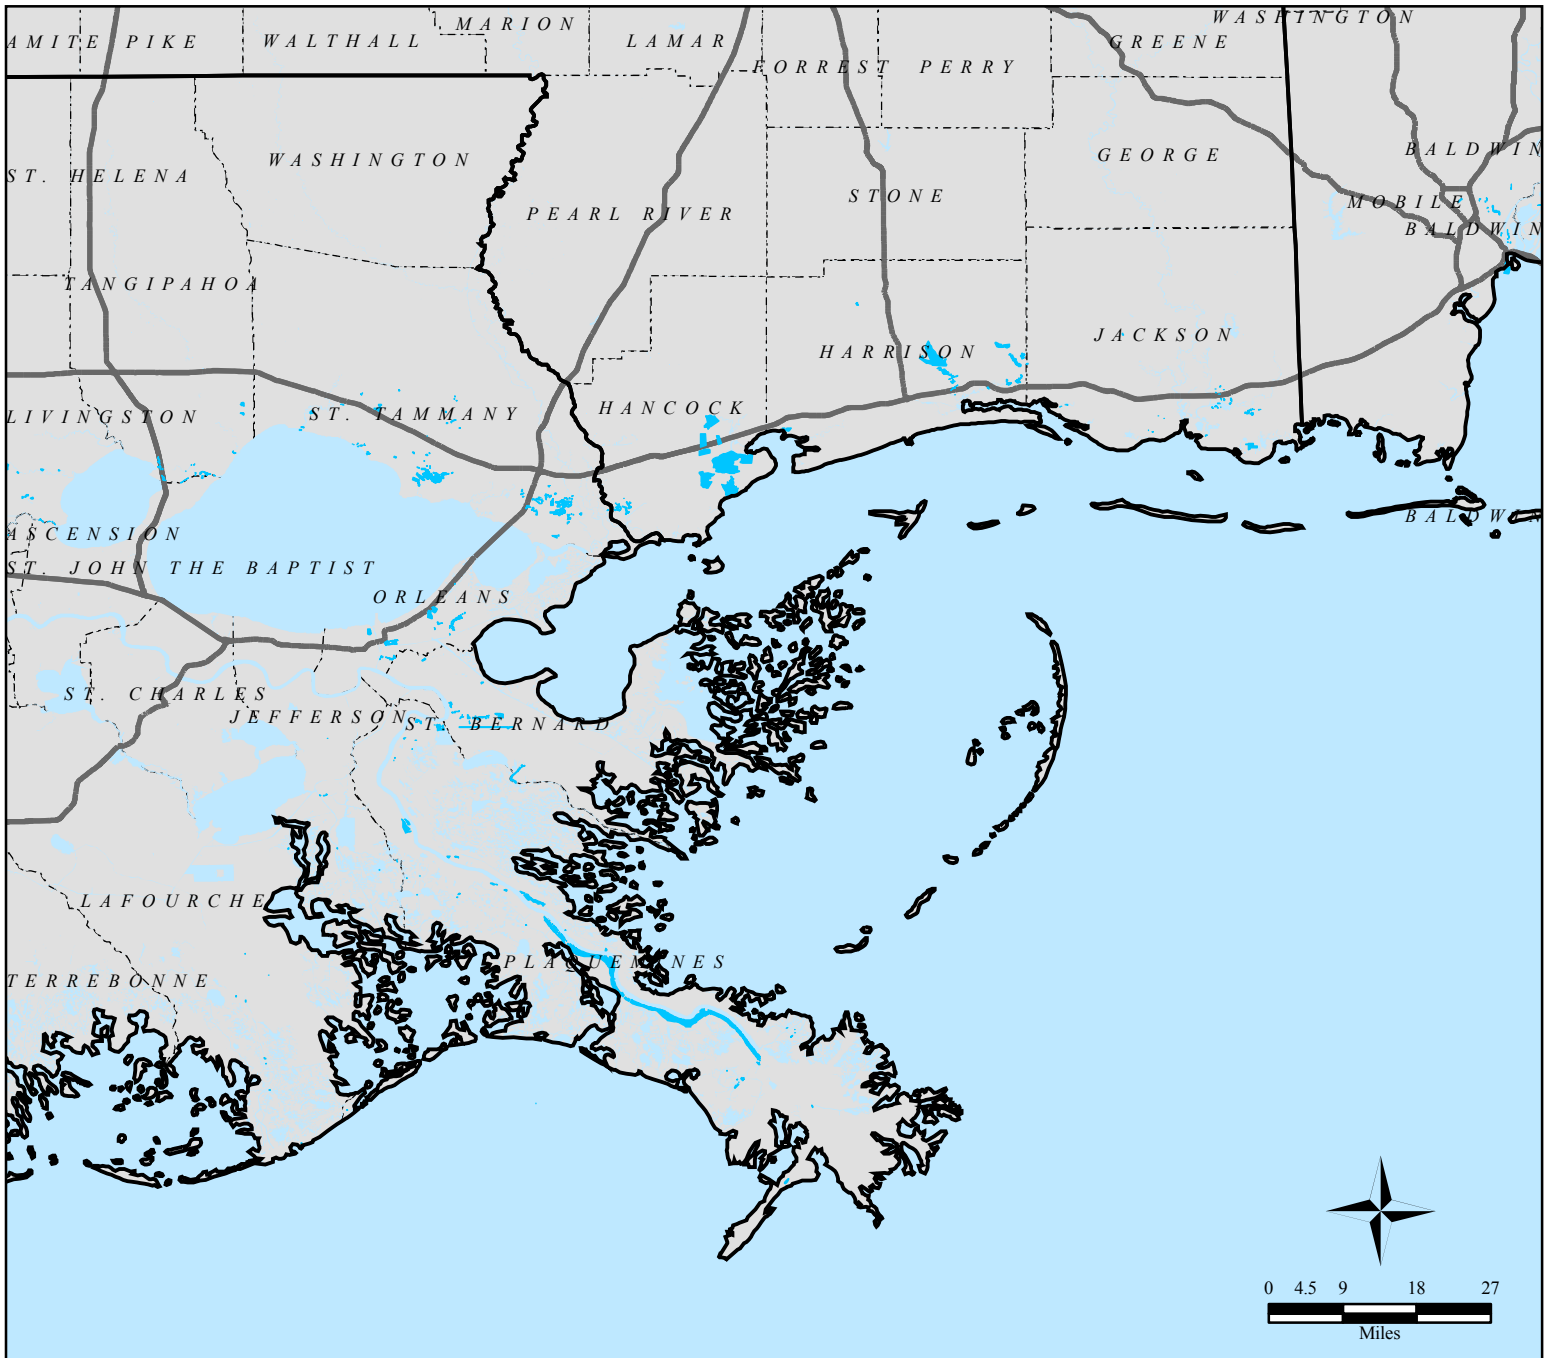

Hurricane Katrina Flooding Overview

Imagery Derived Assessment as of 09/20/05 18:00:00 EDT

Location Map

Legend

Affected Population
FL: 13,907

Affected Households
FL: 4,973

FEMA

ITS Mapping and Analysis Center
 Washington, DC
 09/20/05 -- 23:00:00 EDT