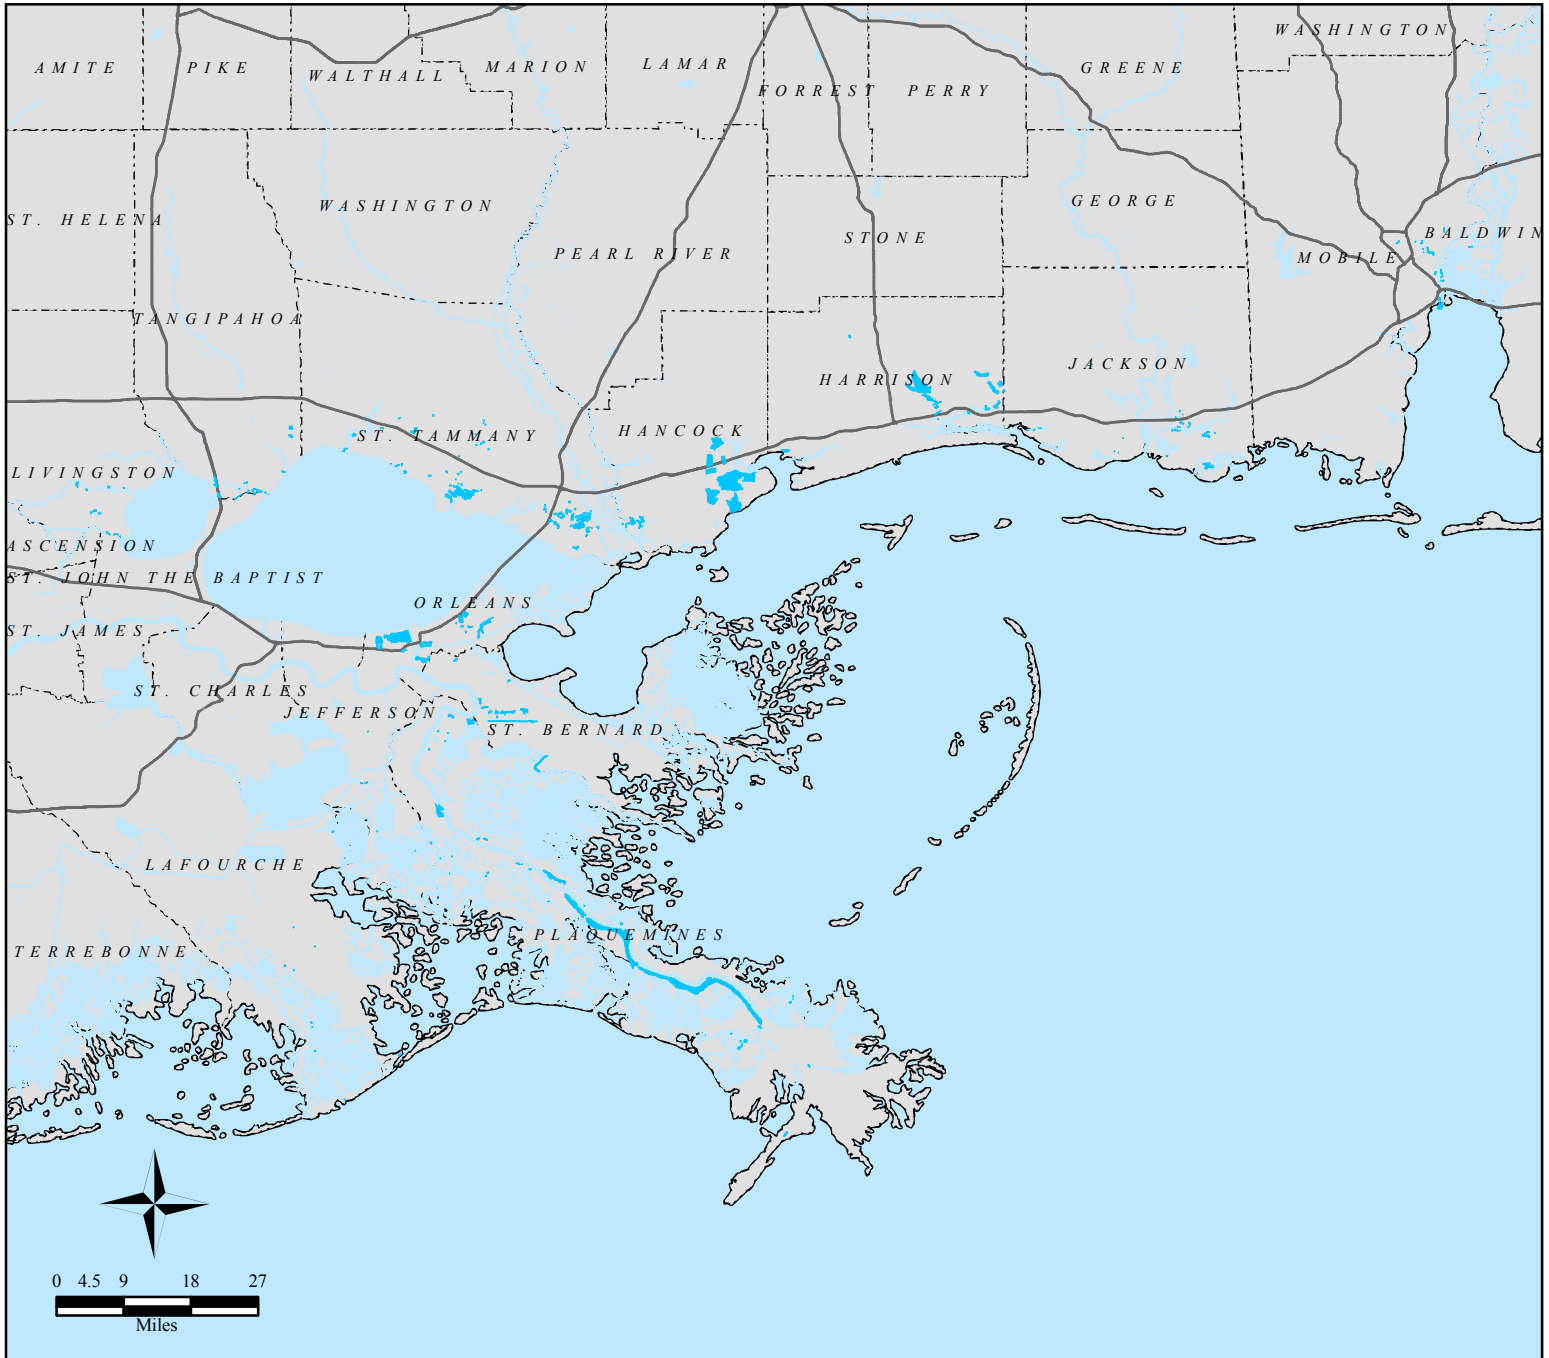

Hurricane Katrina Overview

Imagery Derived Assessment as of 09/18/05 18:00:00 EDT

Location Map

Legend

Affected Population
FL: 36,504

Affected Households
FL: 13,762

FEMA

ITS Mapping and Analysis Center
 Washington, DC
 09/19/05 -- 01:00:00 EDT