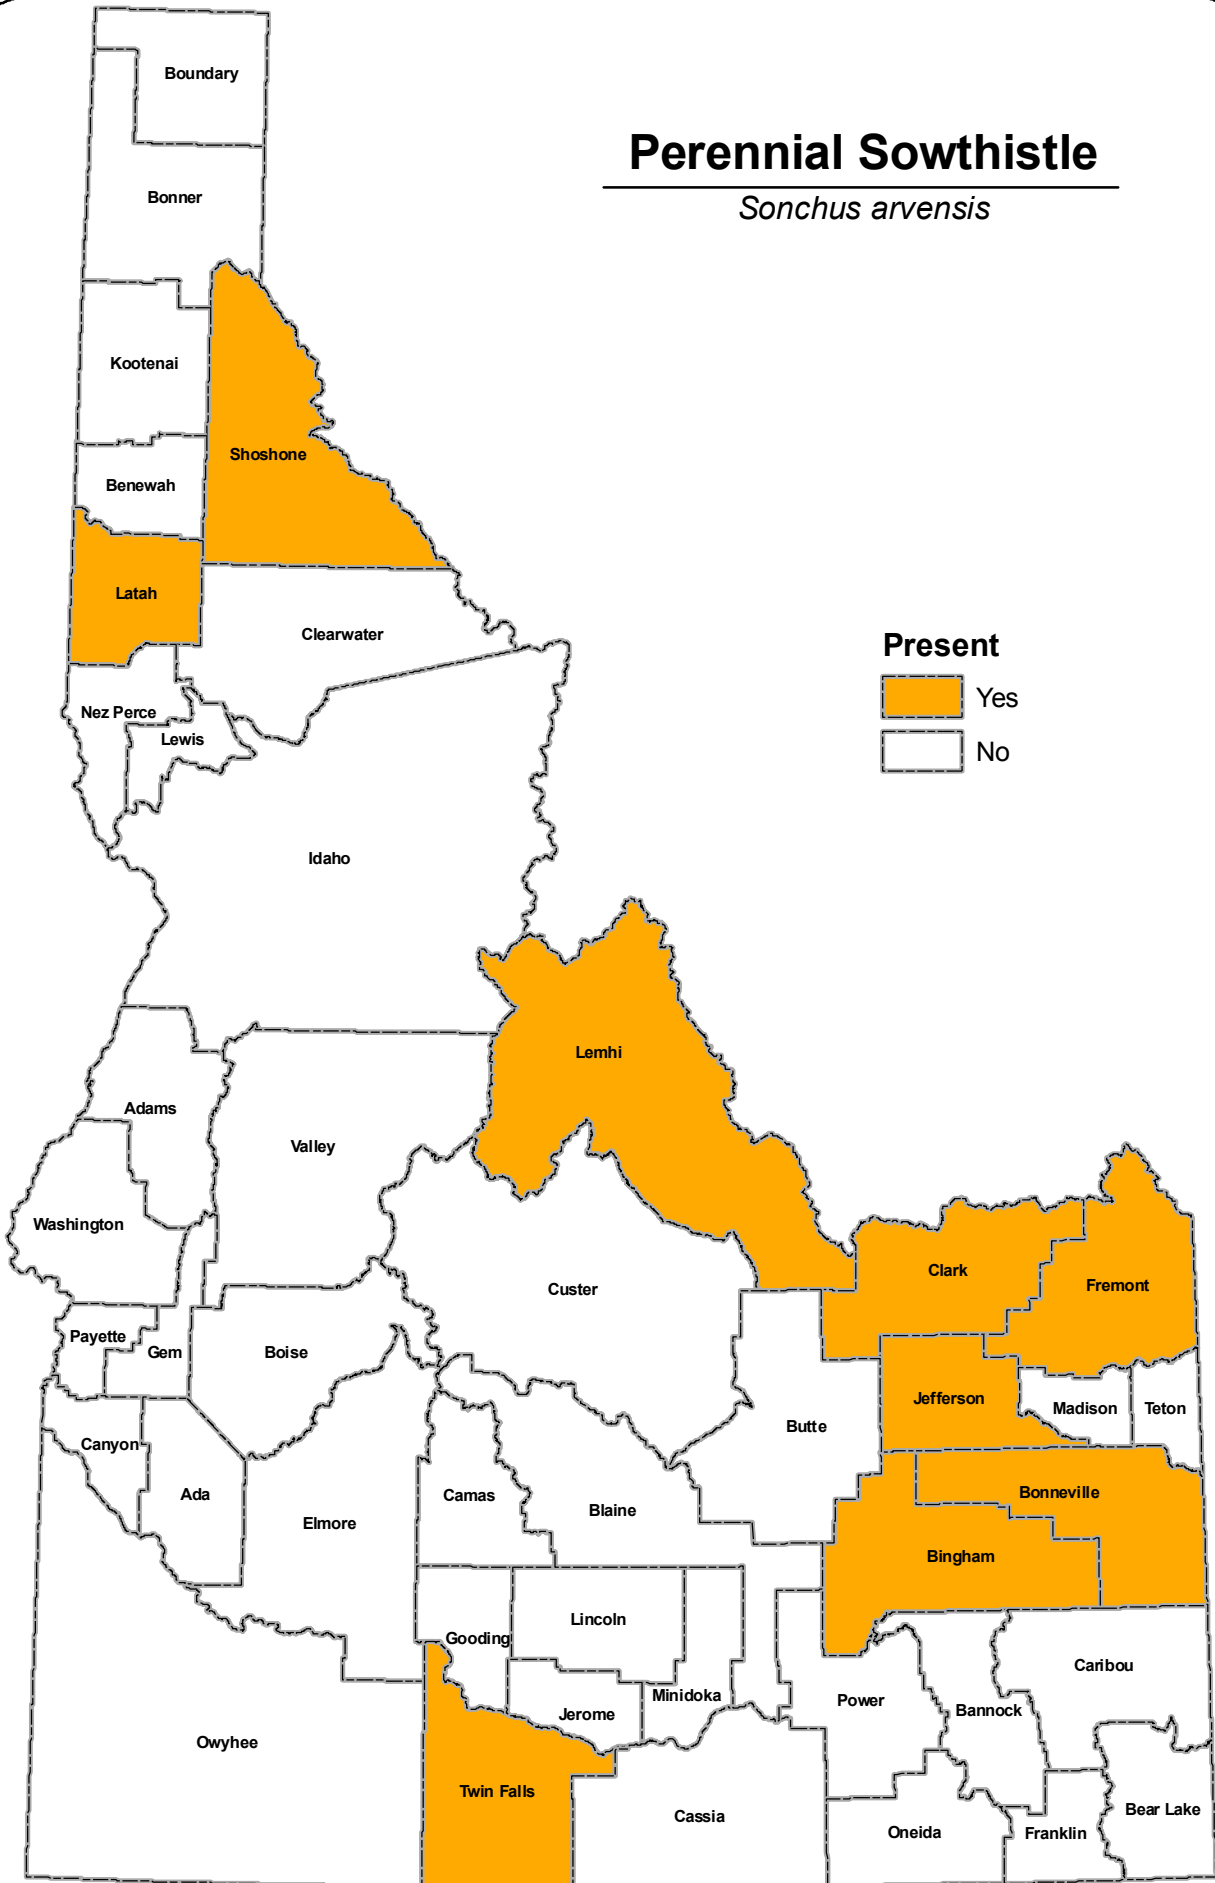

Perennial Sowthistle

Sonchus arvensis

Present