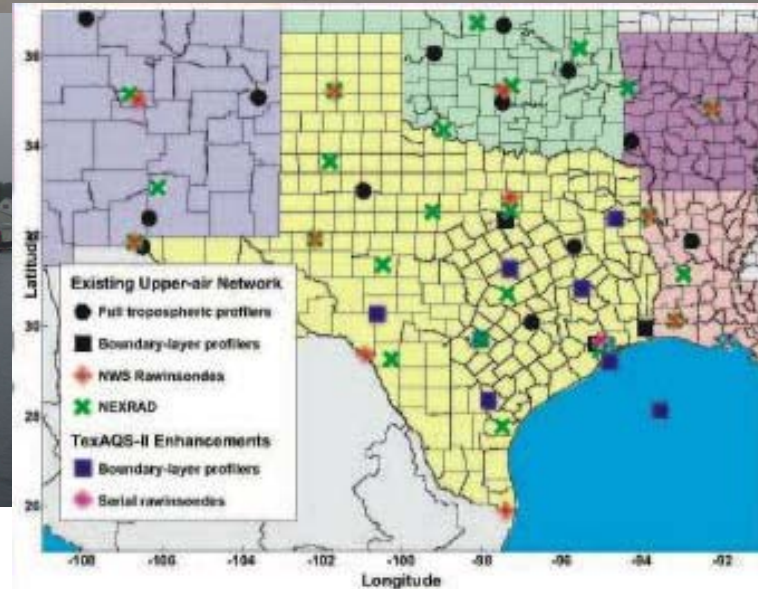

Continued efforts
2006 TexAQS,
2008 ARCPAC,
2010 CalNex...