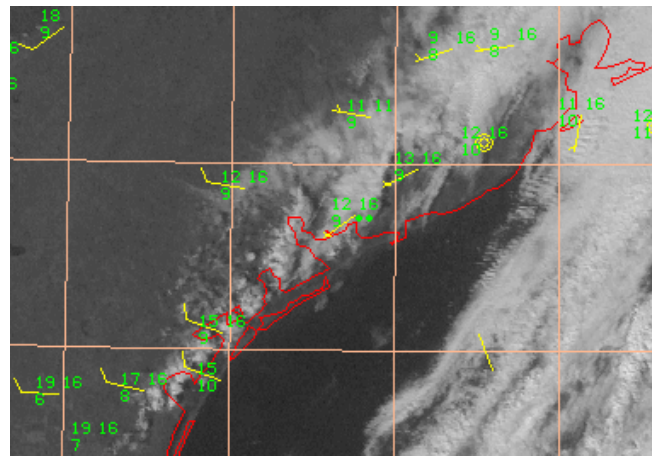

Data Collection from:

- mobile platforms
- surface sites
- satellites and forecasts