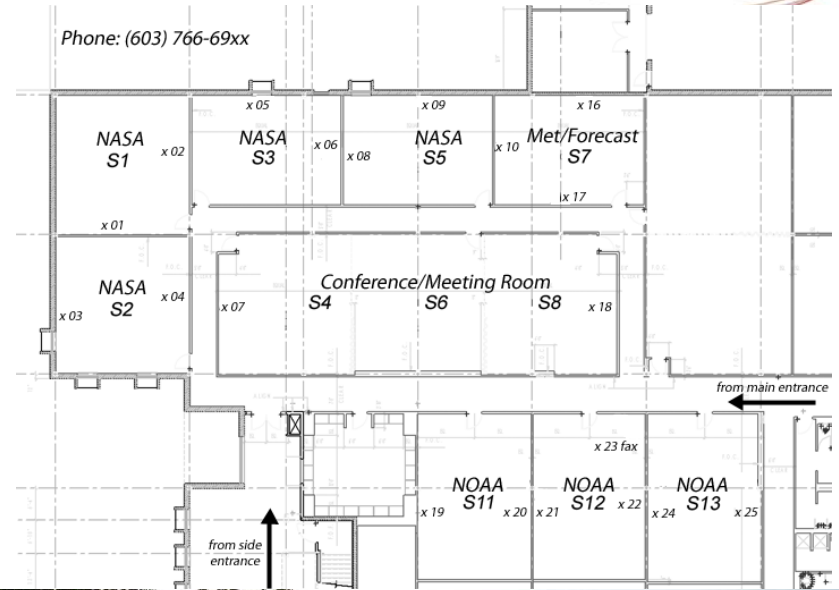

NEAQS - ITCT 2004

Site Logistics:
ESRL CSD provides
service and support
on site and remotely.

Considerations...

- power
- bandwidth requirements
- voice and data lines
- existing resources
- local providers
- file, print, email services
- web services
- physical and IT security
- conference facility