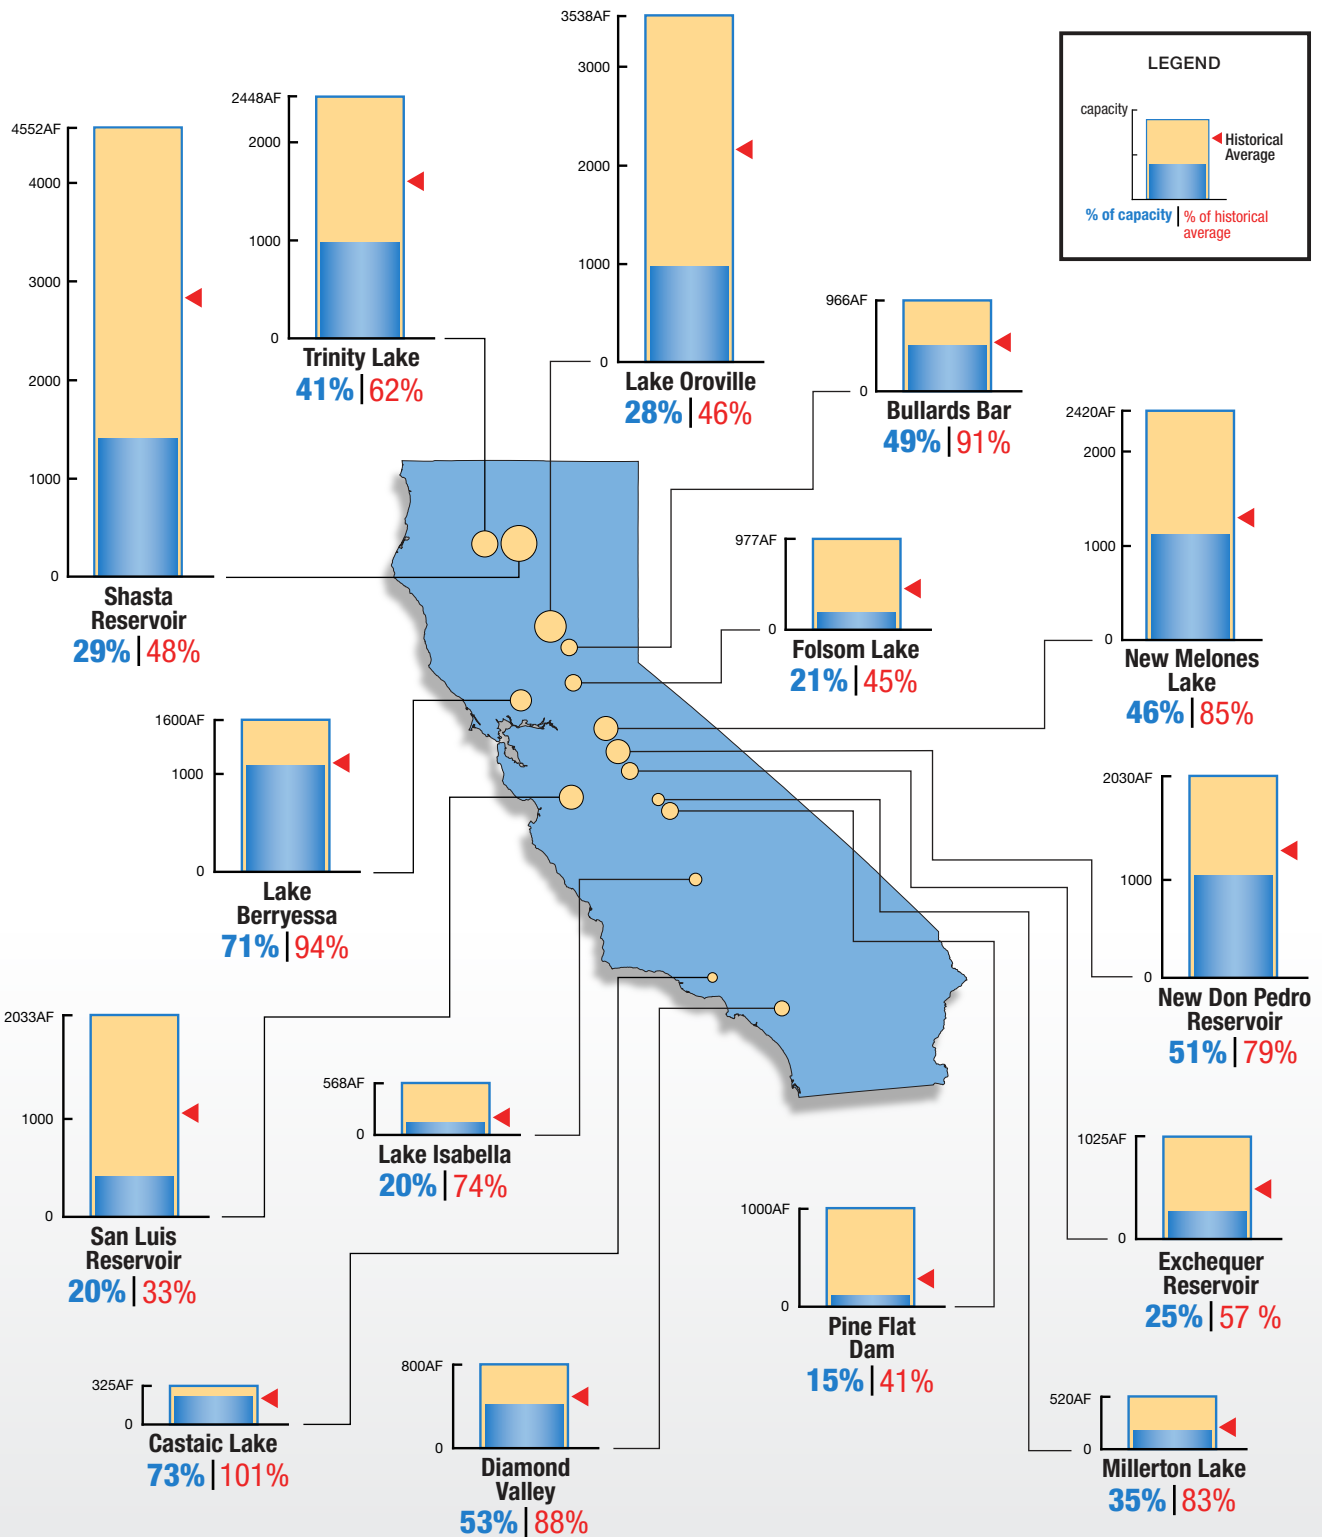

California's DROUGHT

CURRENT RESERVOIR CONDITIONS

December 1

For more information about these or other reservoirs, please click <http://cdec.water.ca.gov/reservoir.html>