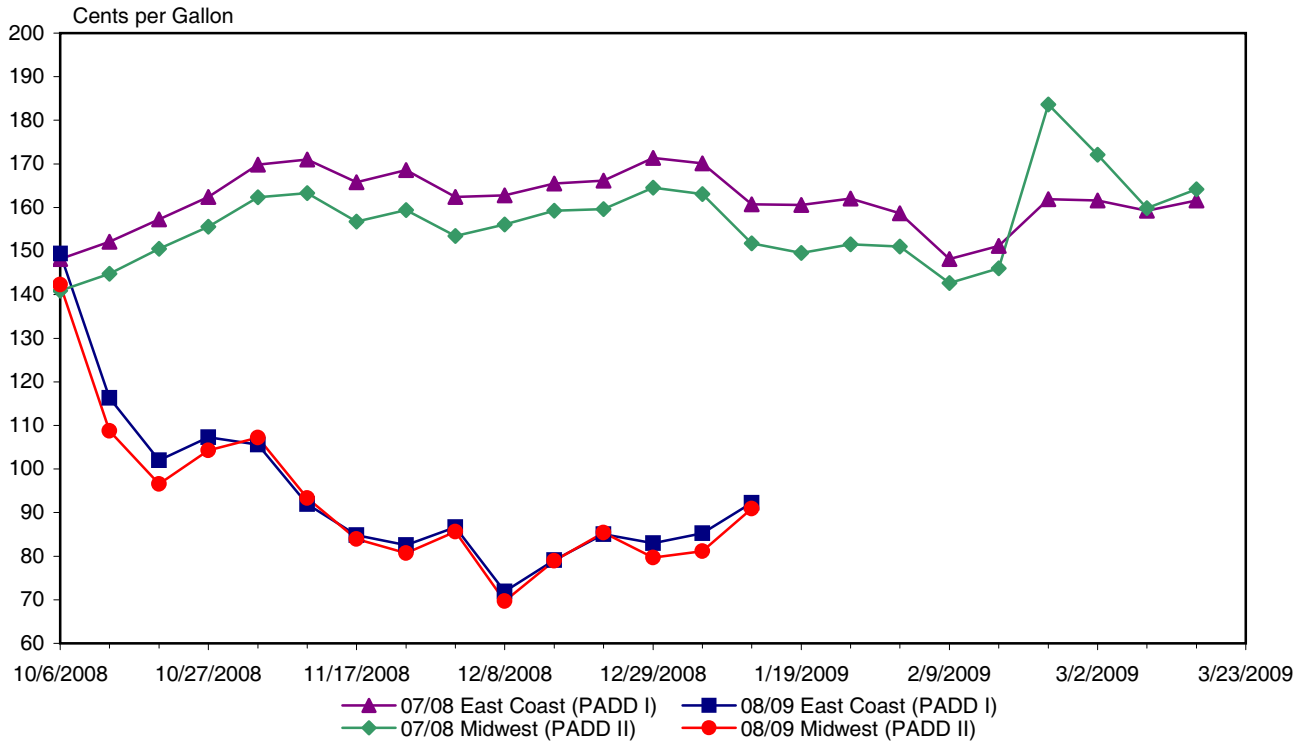

**Figure C3. Residential Propane Prices by PAD District**

Based on data collected by State Energy Offices.

**Figure C4. Wholesale Propane Prices by PAD District**

Source: Based on data collected by Oil Price Information Service.