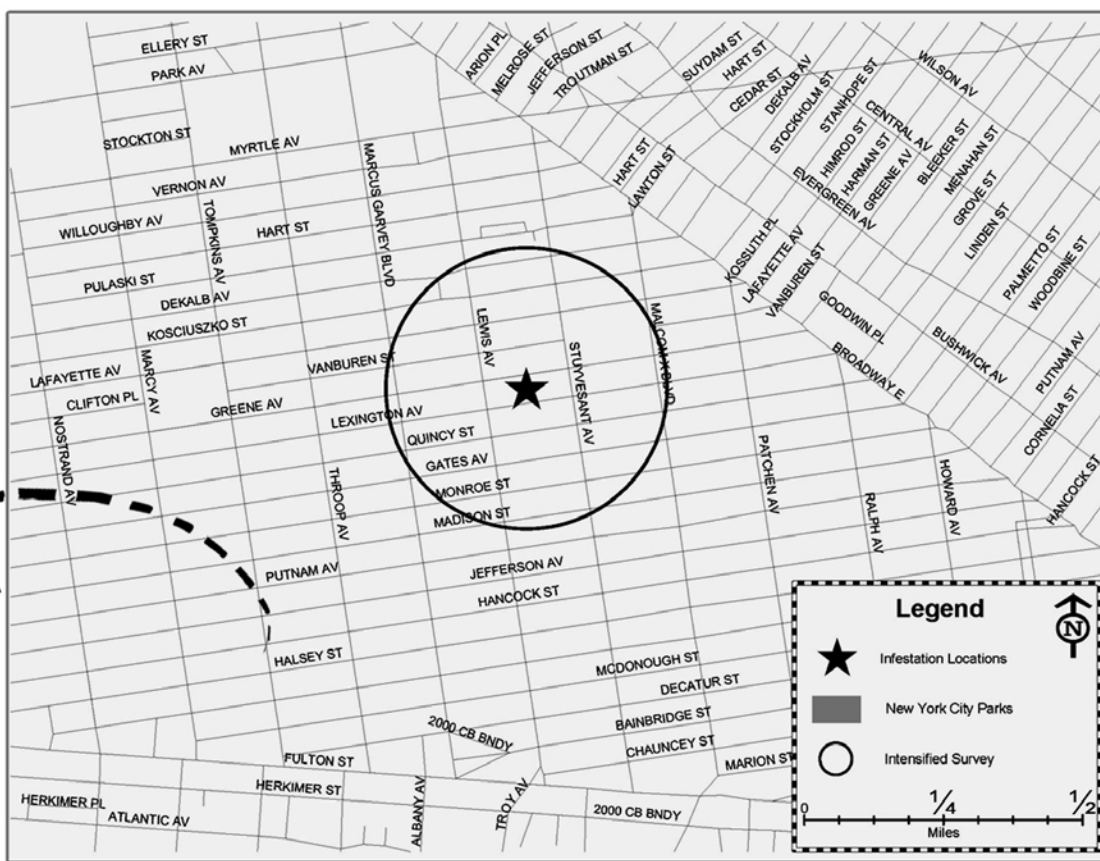

Intensified surveys are being conducted within and around the circled area.

HELP STOP THE ASIAN LONGHORNED BEETLE

The New York Asian Longhorned Beetle Cooperative Eradication Program is comprised of the USDA Animal and Plant Health Inspection Service, USDA Forest Service, New York State Department of Agriculture & Markets, New York State Department of Environmental Conservation and New York City Department of Parks & Recreation.