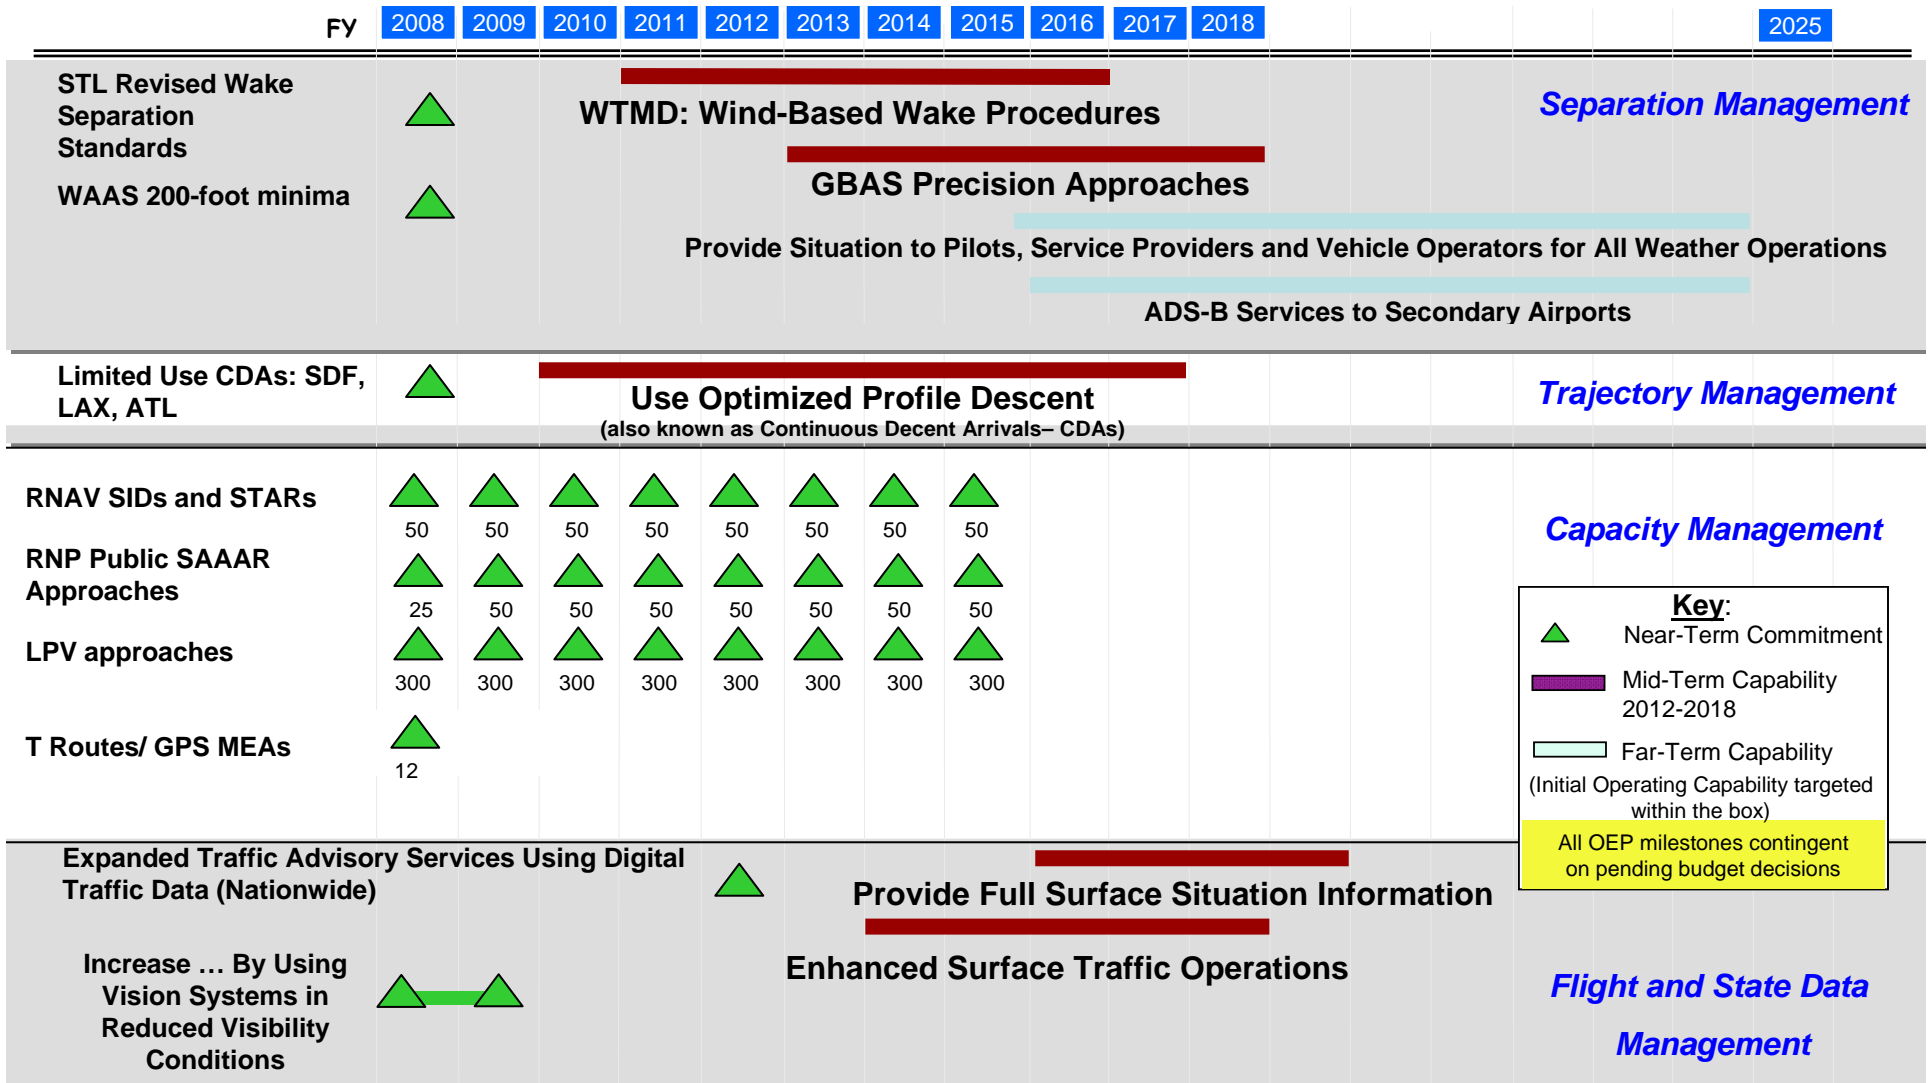

Increase Flexibility in the Terminal Environment

Key:

- ▲ Near-Term Commitment
- Mid-Term Capability 2012-2018
- Far-Term Capability (Initial Operating Capability targeted within the box)

All OEP milestones contingent on pending budget decisions