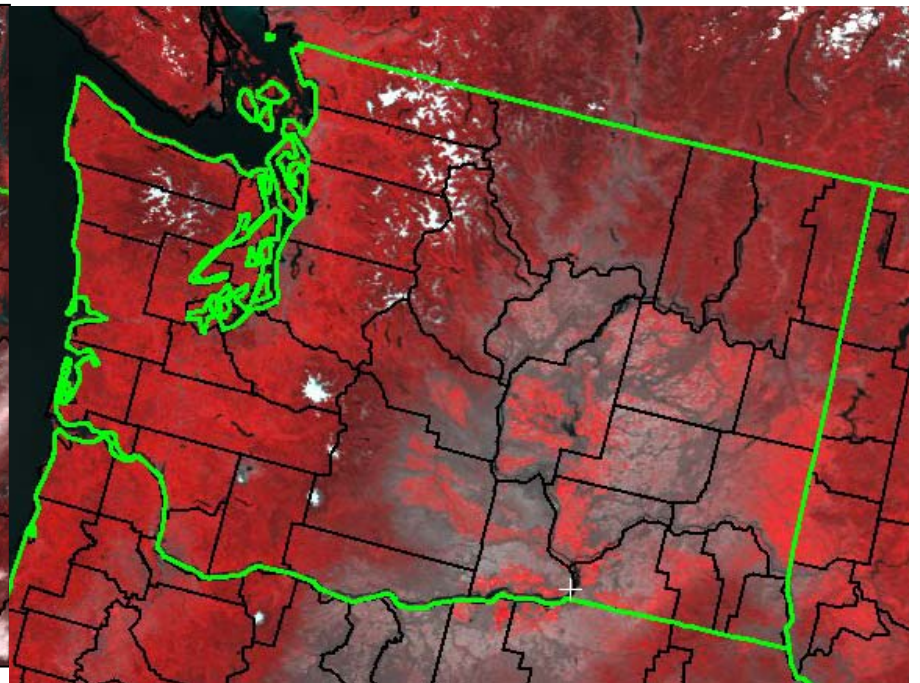

PNW Vegetation Comparison

NDVI Composite – June 1- 15, 2001
NOAA 16 Polar Orbiter

NDVI Composite – June 1- 15, 2002
NOAA 16 Polar Orbiter

NOAA 15 – Washington

June 21, 2002

July 4, 2001

NOAA 15 Ch. 2, 1,1 = RGB

Lincoln Co., Washington

Landsat 7 TM – Ch. 4,5,3

June 13, 2002

Lincoln Co., Washington

Landsat 7 TM – Ch. 4,5,3

June 18, 2001

Precipitation

SPOKANE, WASHINGTON