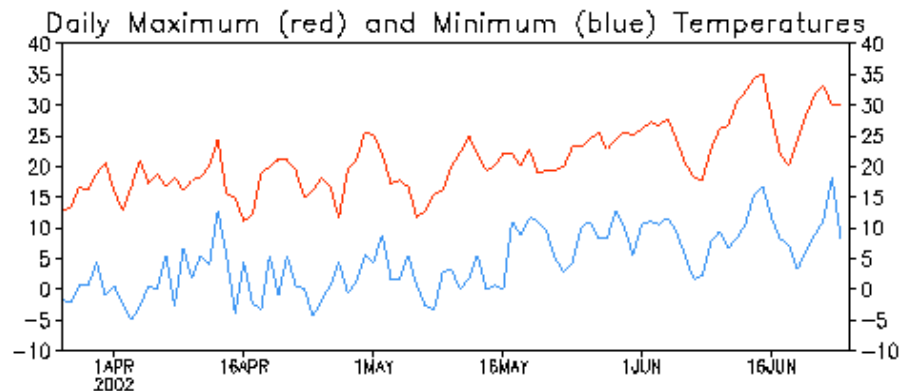

YAKIMA, WASHINGTON

Data updated through 24 JUN 2002

CLIMATE PREDICTION CENTER/NCEP