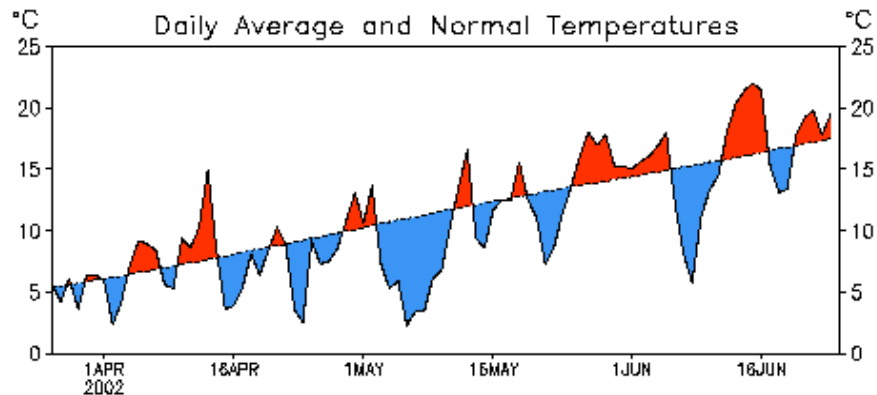

Data updated through 24 JUN 2002

CLIMATE PREDICTION CENTER/NCEP

SPOKANE, WASHINGTON

Data updated through 24 JUN 2002

CLIMATE PREDICTION CENTER/NCEP

Precipitation

YAKIMA, WASHINGTON

Data updated through 24 JUN 2002