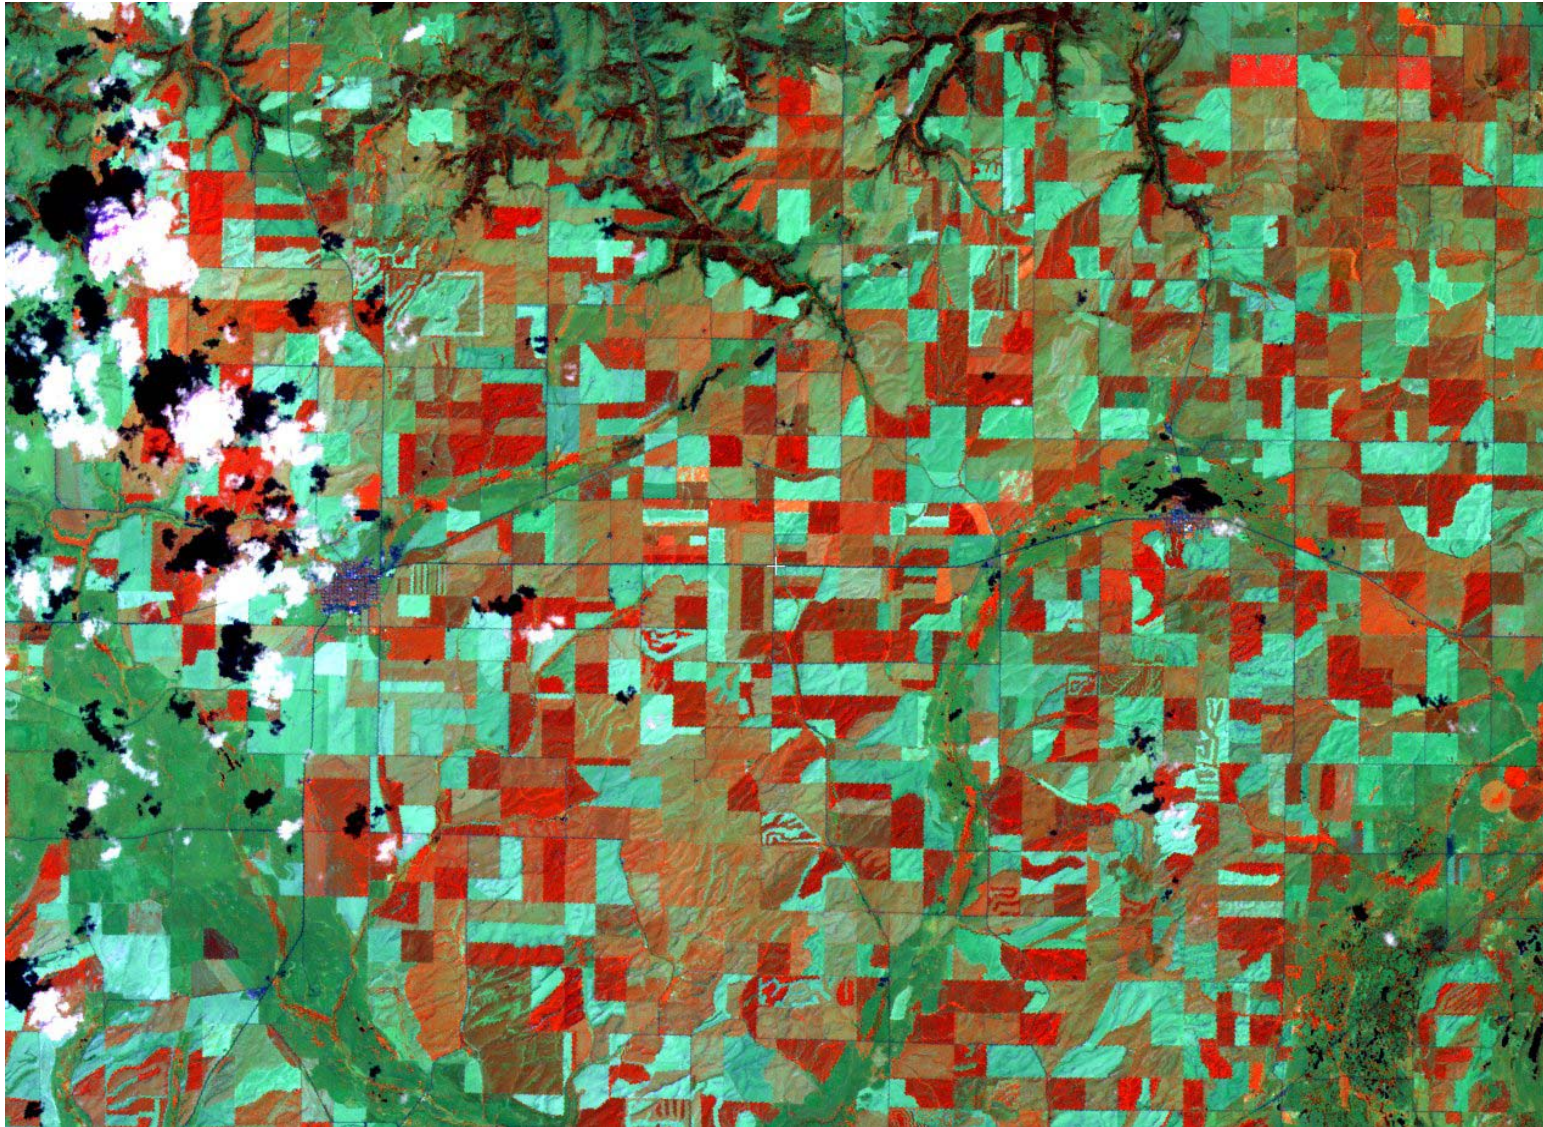

PNW Vegetation Comparison

NDVI Composite – June 1- 15, 2001
NOAA 16 Polar Orbiter

NDVI Composite – June 1- 15, 2002
NOAA 16 Polar Orbiter

NOAA 15 – Washington

June 21, 2002

July 4, 2001

NOAA 15 Ch. 2, 1,1 = RGB

Lincoln Co., Washington

Landsat 7 TM – Ch. 4,5,3

June 13, 2002

Lincoln Co., Washington

Landsat 7 TM – Ch. 4,5,3

June 18, 2001

Precipitation

SPOKANE, WASHINGTON

Data updated through 24 JUN 2002

CLIMATE PREDICTION CENTER/NCEP

SPOKANE, WASHINGTON

Data updated through 24 JUN 2002

CLIMATE PREDICTION CENTER/NCEP

Precipitation

YAKIMA, WASHINGTON

Data updated through 24 JUN 2002