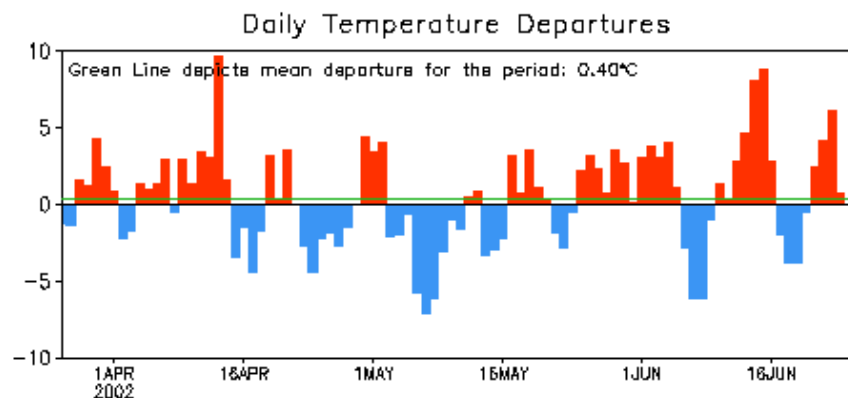

YAKIMA, WASHINGTON

Data updated through 24 JUN 2002

CLIMATE PREDICTION CENTER/NCEP