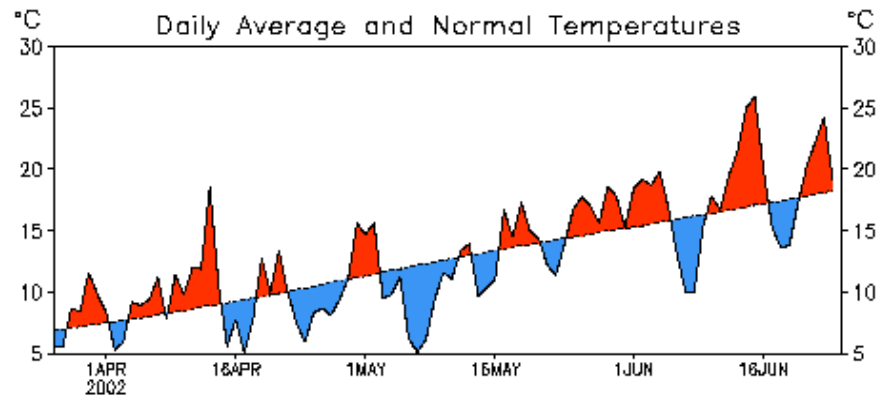

YAKIMA, WASHINGTON

Data updated through 24 JUN 2002

CLIMATE PREDICTION CENTER/NCEP