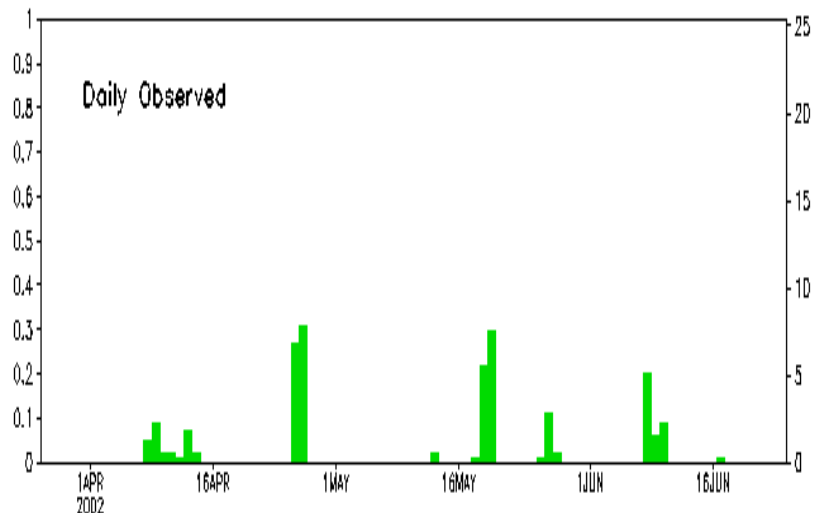

Data updated through 24 JUN 2002

CLIMATE PREDICTION CENTER/NCEP

SPOKANE, WASHINGTON

Data updated through 24 JUN 2002

CLIMATE PREDICTION CENTER/NCEP

Precipitation

YAKIMA, WASHINGTON

Data updated through 24 JUN 2002