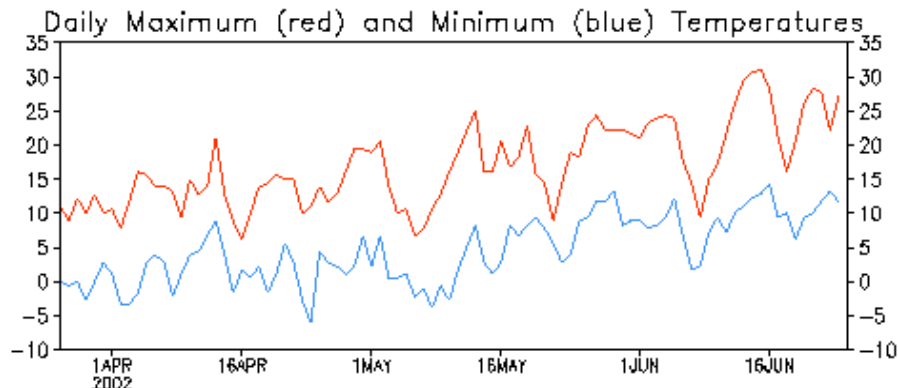

Data updated through 24 JUN 2002

CLIMATE PREDICTION CENTER/NCEP

SPOKANE, WASHINGTON

Data updated through 24 JUN 2002

CLIMATE PREDICTION CENTER/NCEP

Precipitation

YAKIMA, WASHINGTON

Data updated through 24 JUN 2002