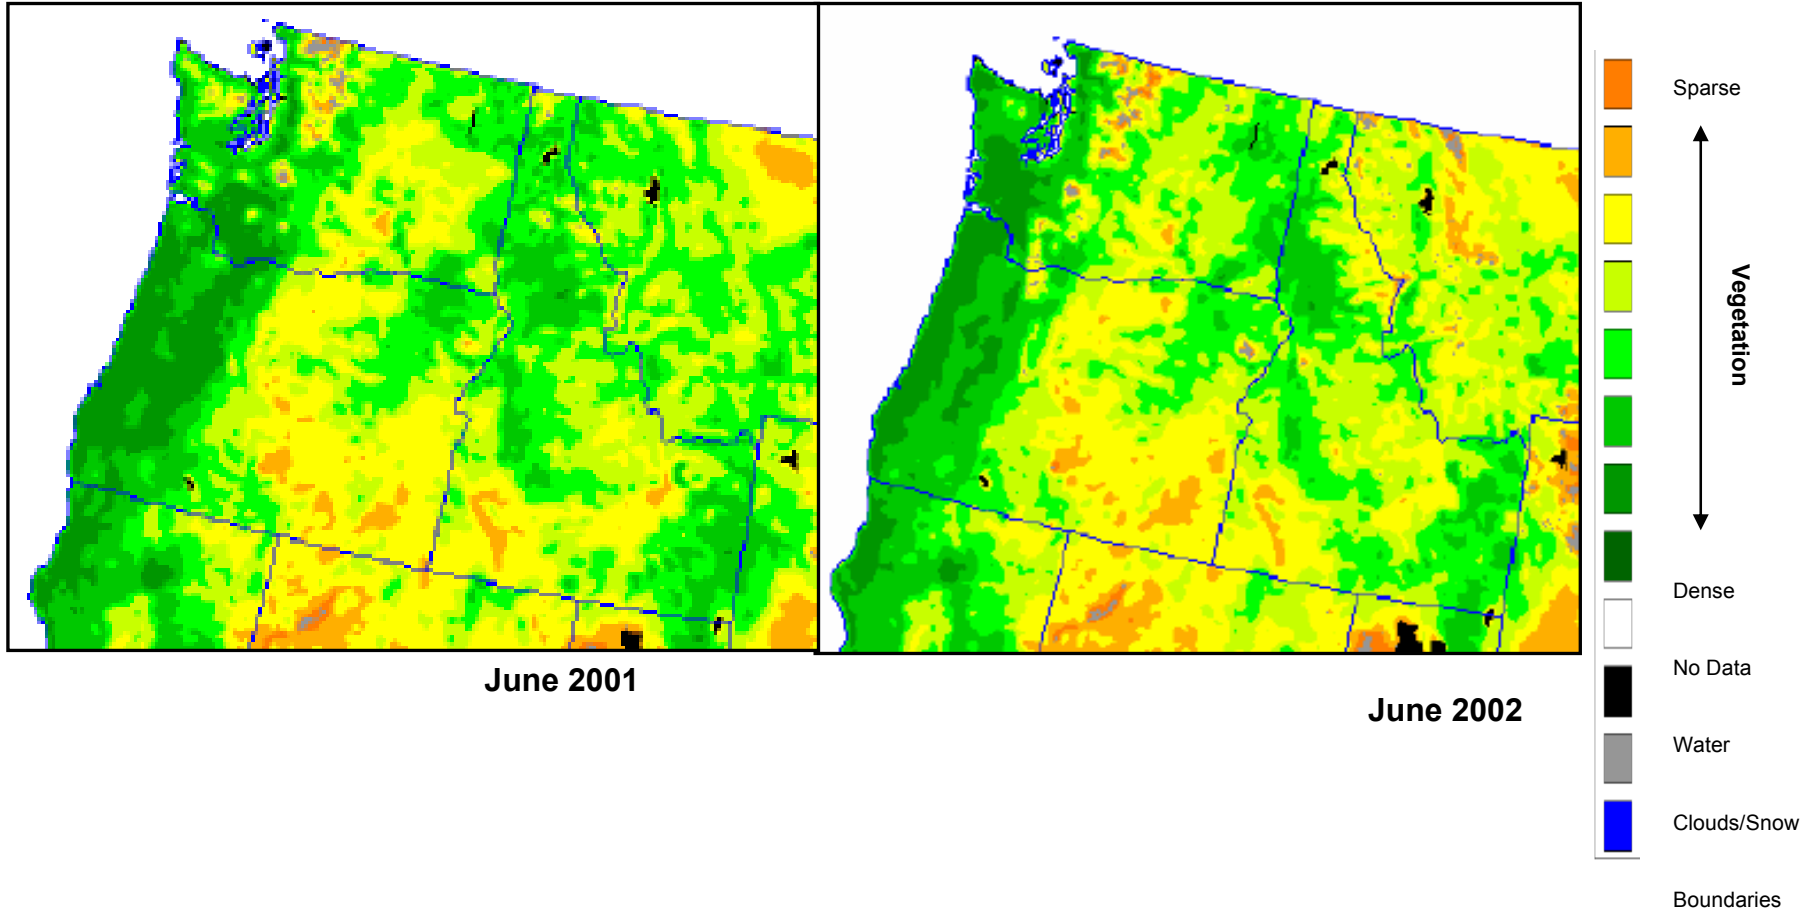

PNW Vegetation Comparison

NDVI Composite – June 1- 15, 2001
NOAA 16 Polar Orbiter

NDVI Composite – June 1- 15, 2002
NOAA 16 Polar Orbiter

NOAA 15 – Washington

June 21, 2002

July 4, 2001

NOAA 15 Ch. 2, 1,1 = RGB

Lincoln Co., Washington

Landsat 7 TM – Ch. 4,5,3

June 13, 2002

Lincoln Co., Washington

Landsat 7 TM – Ch. 4,5,3

June 18, 2001

Precipitation

SPOKANE, WASHINGTON