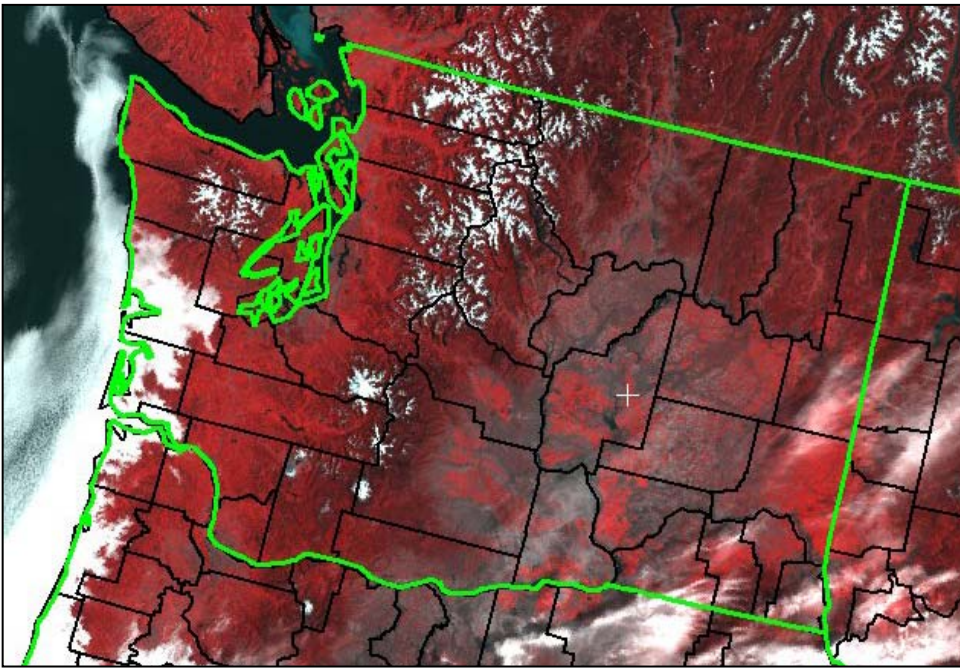

PNW Vegetation Comparison

NDVI Composite – June 1- 15, 2001
NOAA 16 Polar Orbiter

NDVI Composite – June 1- 15, 2002
NOAA 16 Polar Orbiter

NOAA 15 – Washington

June 21, 2002

July 4, 2001

NOAA 15 Ch. 2, 1,1 = RGB

Lincoln Co., Washington

Landsat 7 TM – Ch. 4,5,3

June 13, 2002

Lincoln Co., Washington

Landsat 7 TM – Ch. 4,5,3

June 18, 2001

Precipitation

SPOKANE, WASHINGTON