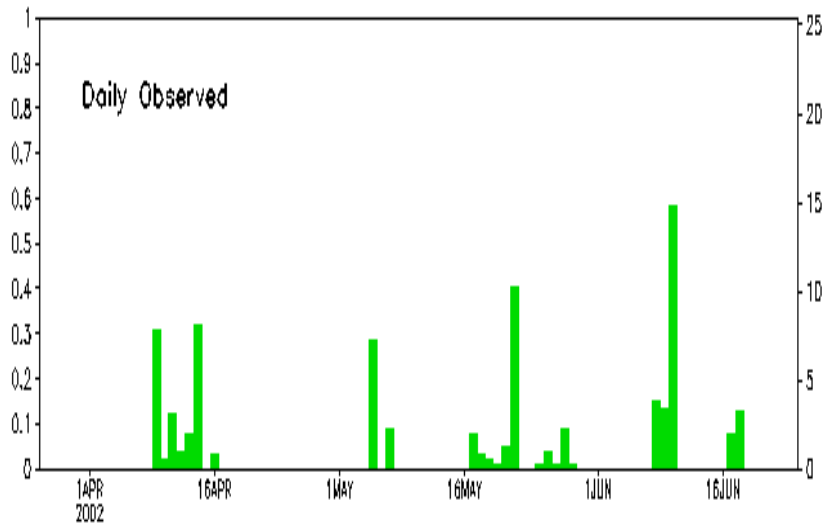

Precipitation

SPOKANE, WASHINGTON

Data updated through 24 JUN 2002

CLIMATE PREDICTION CENTER/NCEP