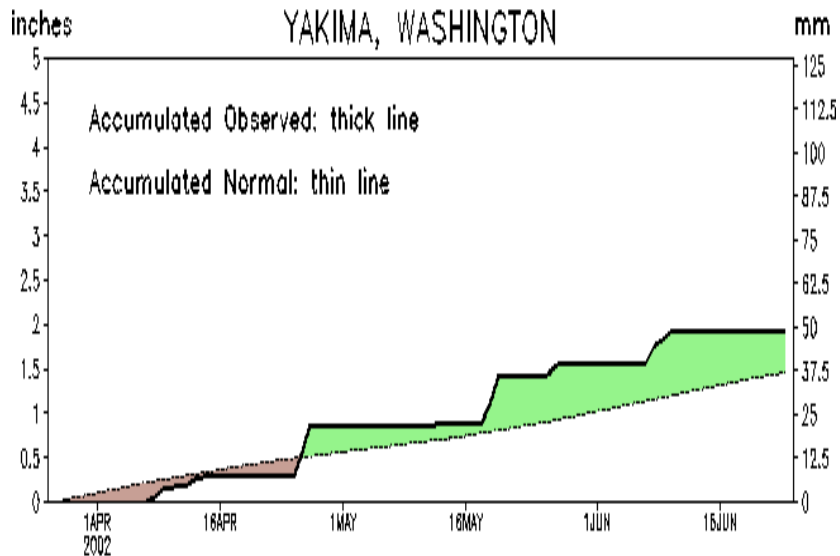

Data updated through 24 JUN 2002

CLIMATE PREDICTION CENTER/NCEP

SPOKANE, WASHINGTON

Data updated through 24 JUN 2002

CLIMATE PREDICTION CENTER/NCEP

Precipitation

YAKIMA, WASHINGTON

Data updated through 24 JUN 2002