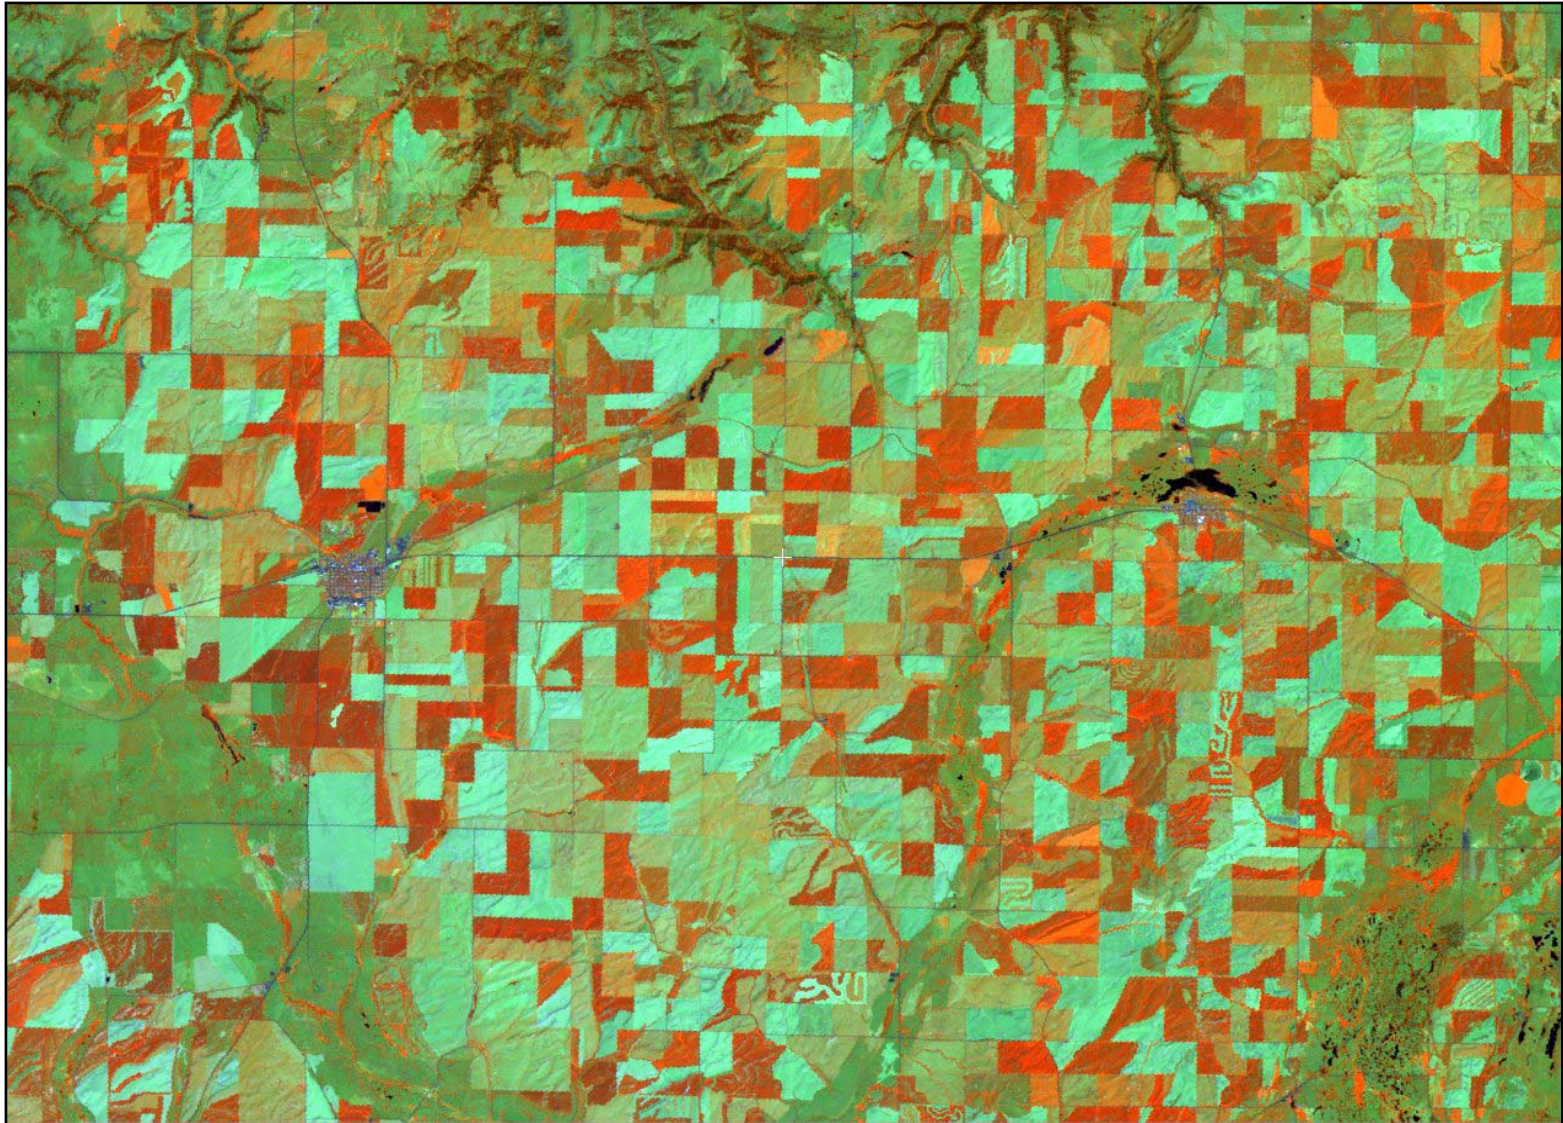

PNW Vegetation Comparison

NDVI Composite – June 1- 15, 2001
NOAA 16 Polar Orbiter

NDVI Composite – June 1- 15, 2002
NOAA 16 Polar Orbiter

NOAA 15 – Washington

June 21, 2002

July 4, 2001

NOAA 15 Ch. 2, 1,1 = RGB

Lincoln Co., Washington

Landsat 7 TM – Ch. 4,5,3

June 13, 2002

Lincoln Co., Washington

Landsat 7 TM – Ch. 4,5,3

June 18, 2001

Precipitation

SPOKANE, WASHINGTON

Data updated through 24 JUN 2002

CLIMATE PREDICTION CENTER/NCEP

SPOKANE, WASHINGTON

Data updated through 24 JUN 2002

CLIMATE PREDICTION CENTER/NCEP

Precipitation

YAKIMA, WASHINGTON

Data updated through 24 JUN 2002