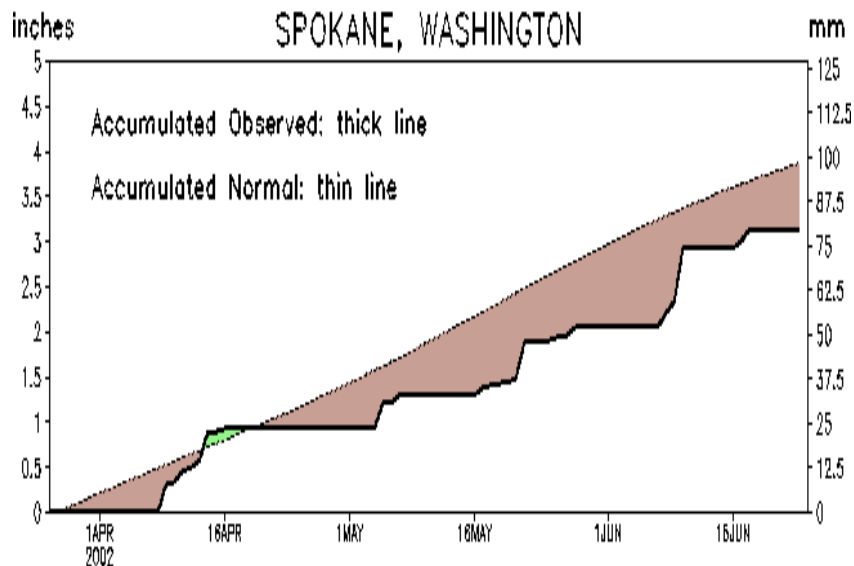

Precipitation

SPOKANE, WASHINGTON

Data updated through 24 JUN 2002

CLIMATE PREDICTION CENTER/NCEP