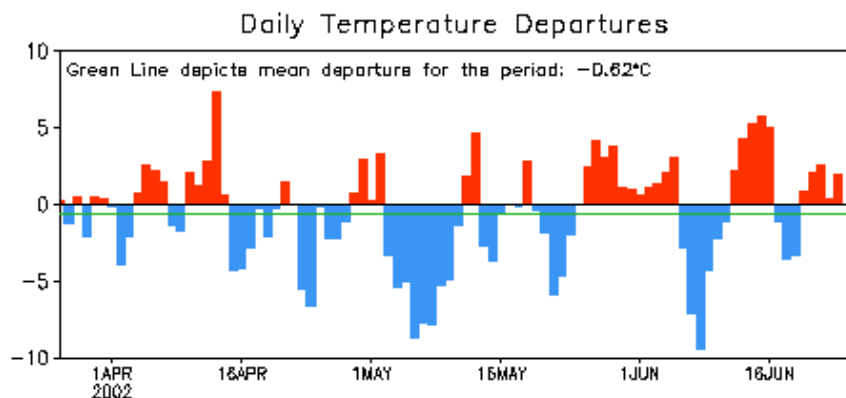

Data updated through 24 JUN 2002

CLIMATE PREDICTION CENTER/NCEP

SPOKANE, WASHINGTON

Data updated through 24 JUN 2002

CLIMATE PREDICTION CENTER/NCEP

Precipitation

YAKIMA, WASHINGTON

Data updated through 24 JUN 2002