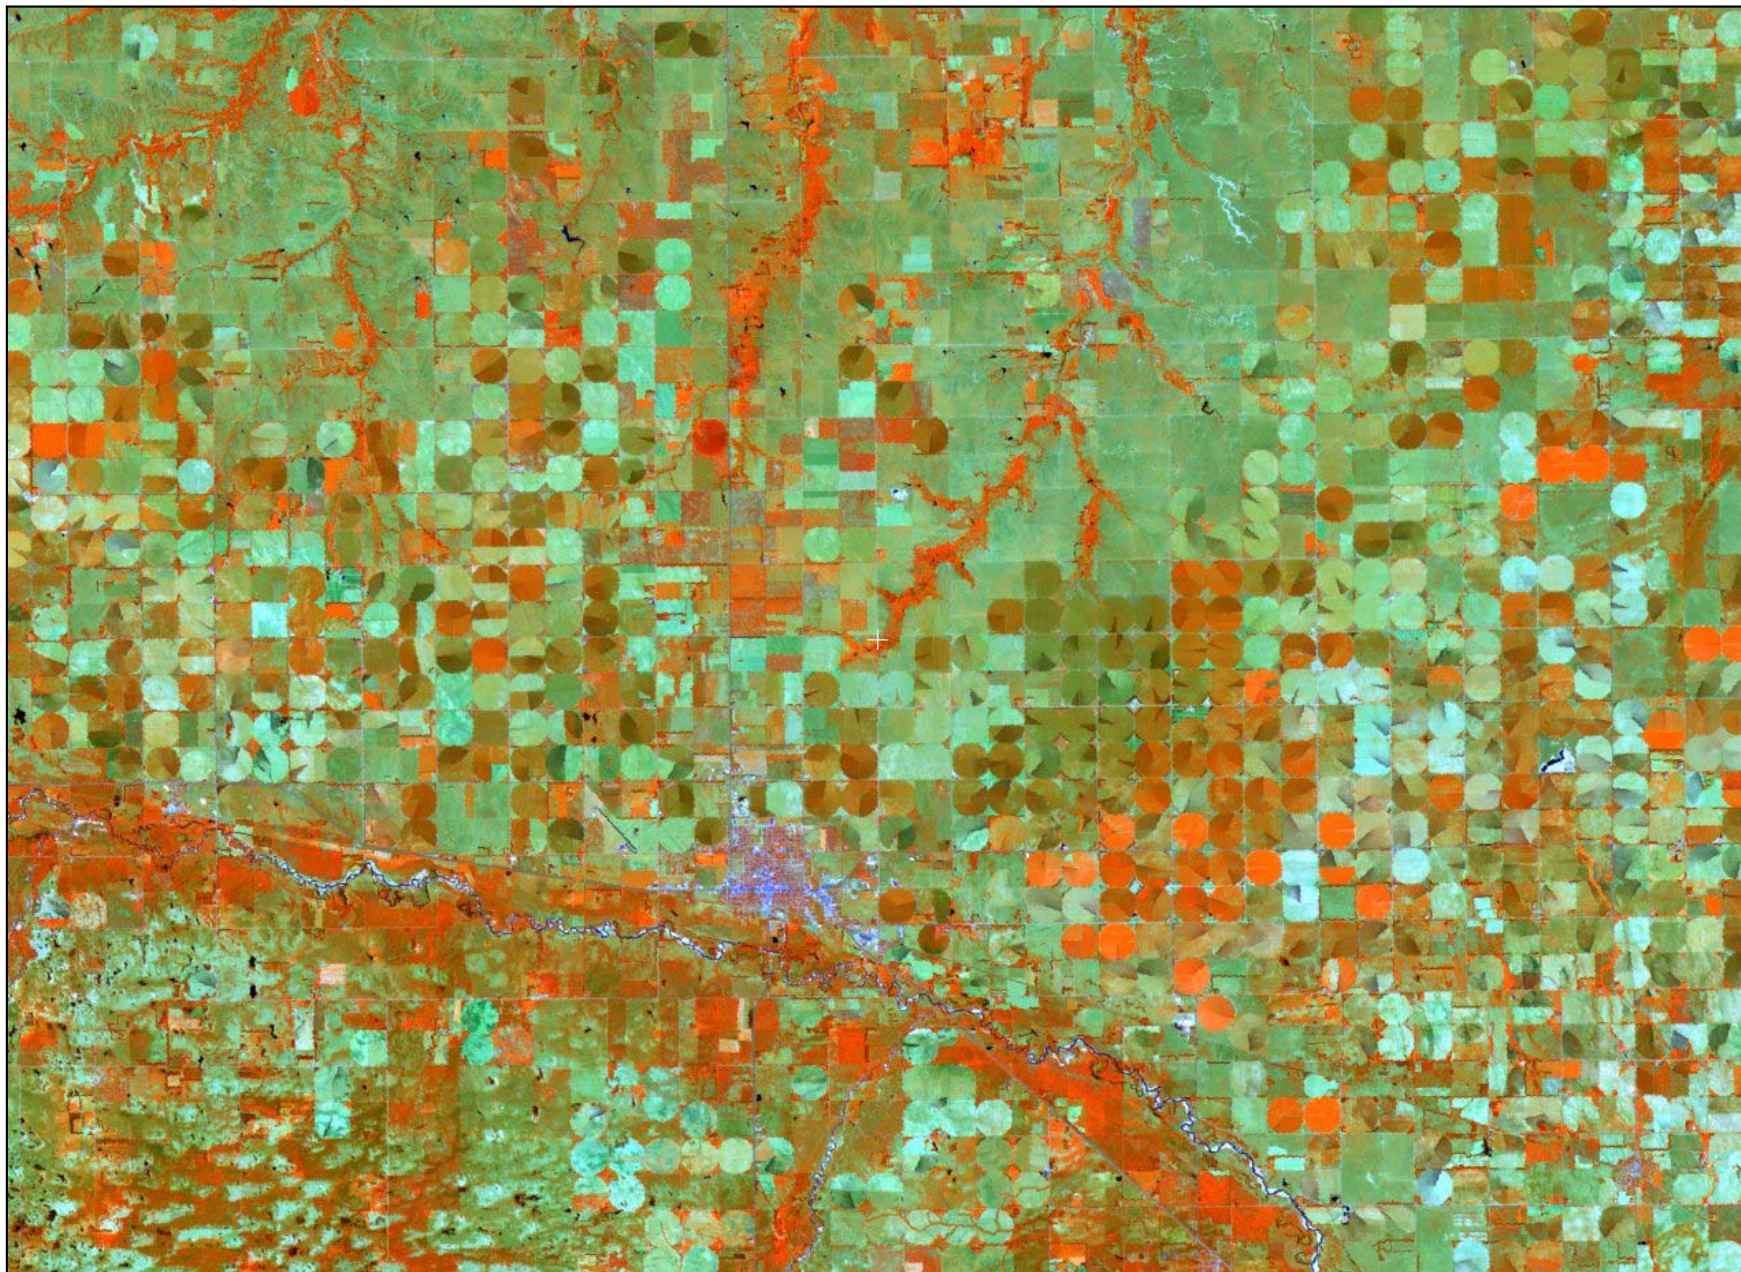

NOAA 10 - Nebraska

Nebraska - Vegetation Comparison

June 2001

NDVI Composite – June 1 - 15, 2001
NOAA 16 Polar Orbiter

June 2002

NDVI Composite – June 1 - 15, 2002
NOAA 16 Polar Orbiter

June 23, 2002 – NE 61% WHW P-VP
48% Pastures/Range P-VP

Holt Co., Nebraska

HOLT CO., NEBRASKA

Landsat 7 TM – Ch. 4,5,3

June 24, 2001

Kearney, Nebraska

June 11, 2002

June 10, 2001