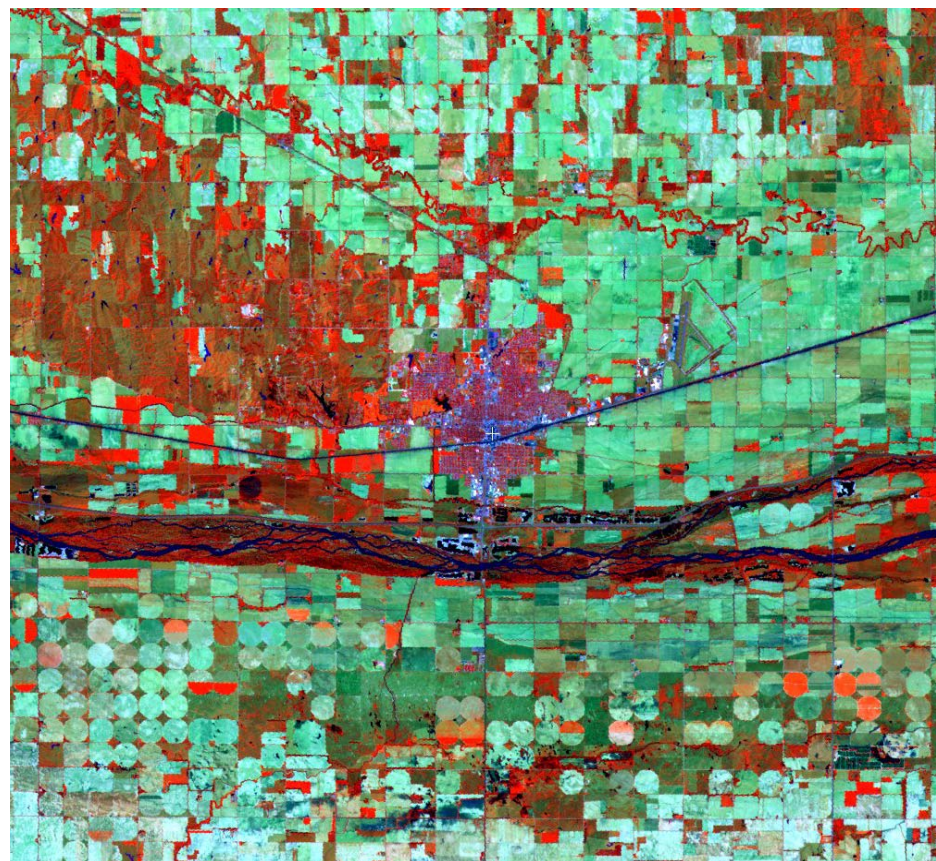

June 10, 2001