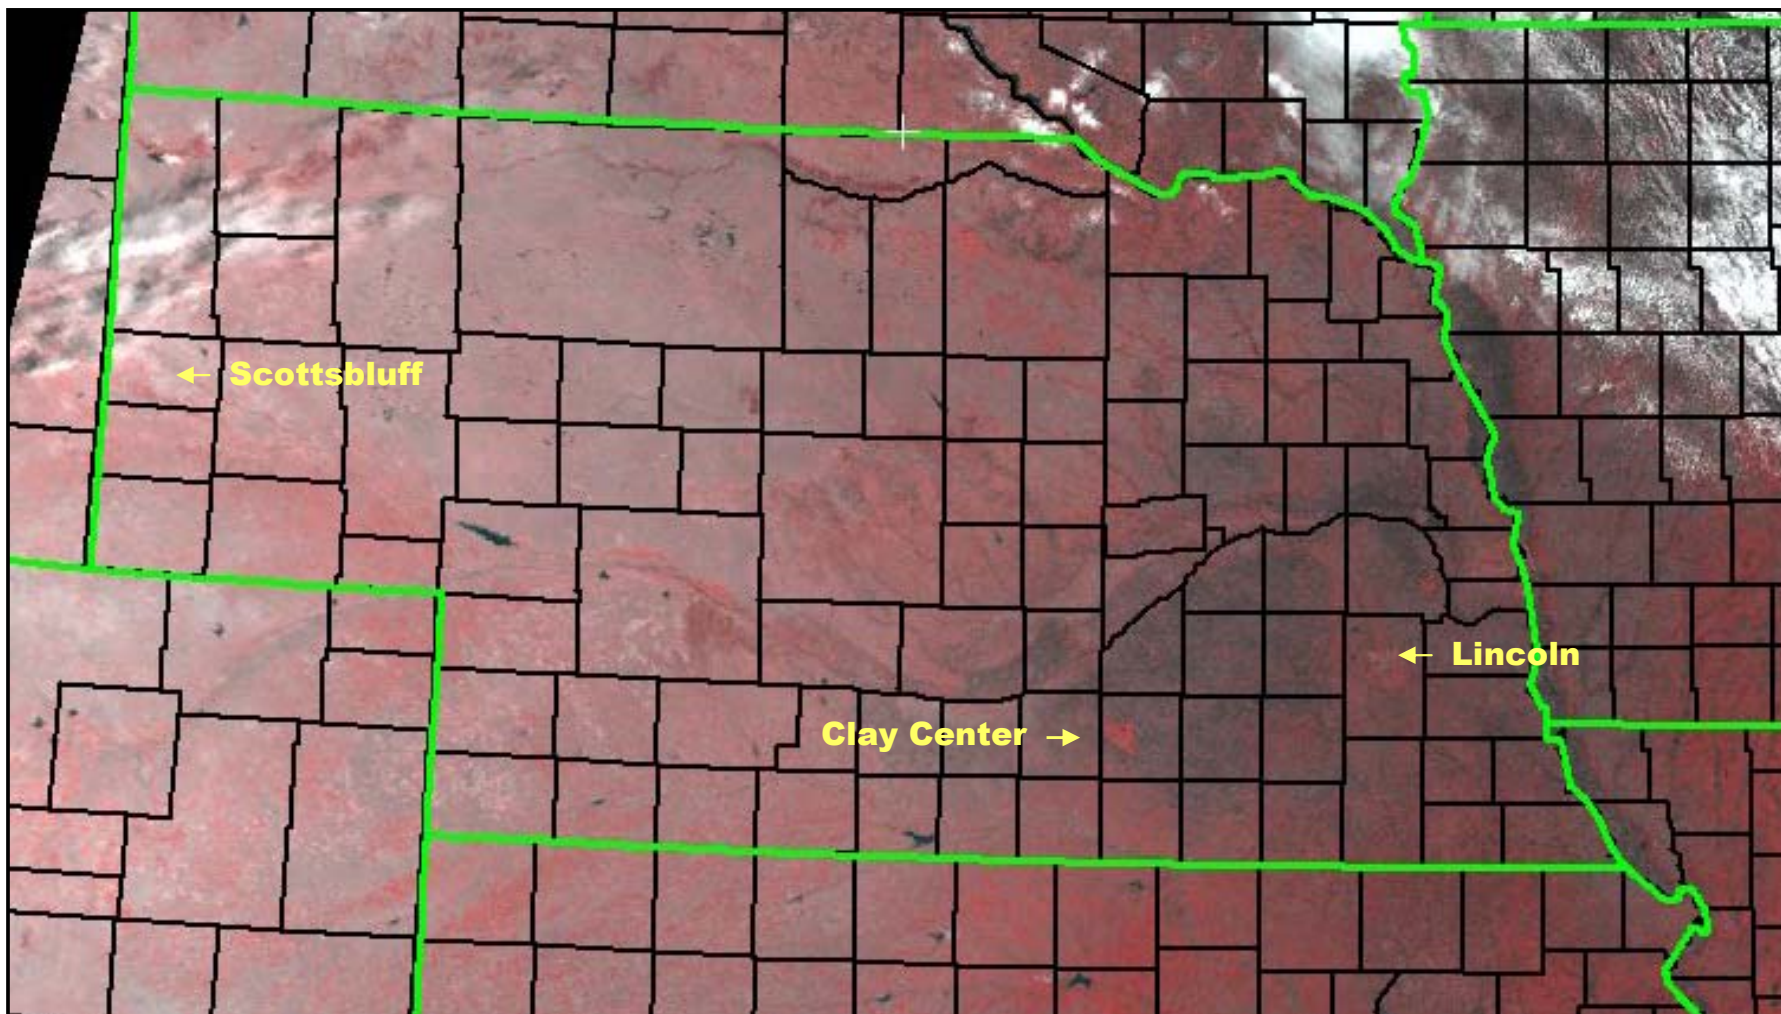

NOAA 10 - Nebraska

Nebraska - Vegetation Comparison

June 2001

NDVI Composite – June 1 - 15, 2001
NOAA 16 Polar Orbiter

June 2002

NDVI Composite – June 1 - 15, 2002
NOAA 16 Polar Orbiter

June 23, 2002 – NE 61% WHW P-VP
48% Pastures/Range P-VP

Holt Co., Nebraska

HOLT CO., NEBRASKA

Landsat 7 TM – Ch. 4,5,3

June 24, 2001

Kearney, Nebraska

June 11, 2002

June 10, 2001