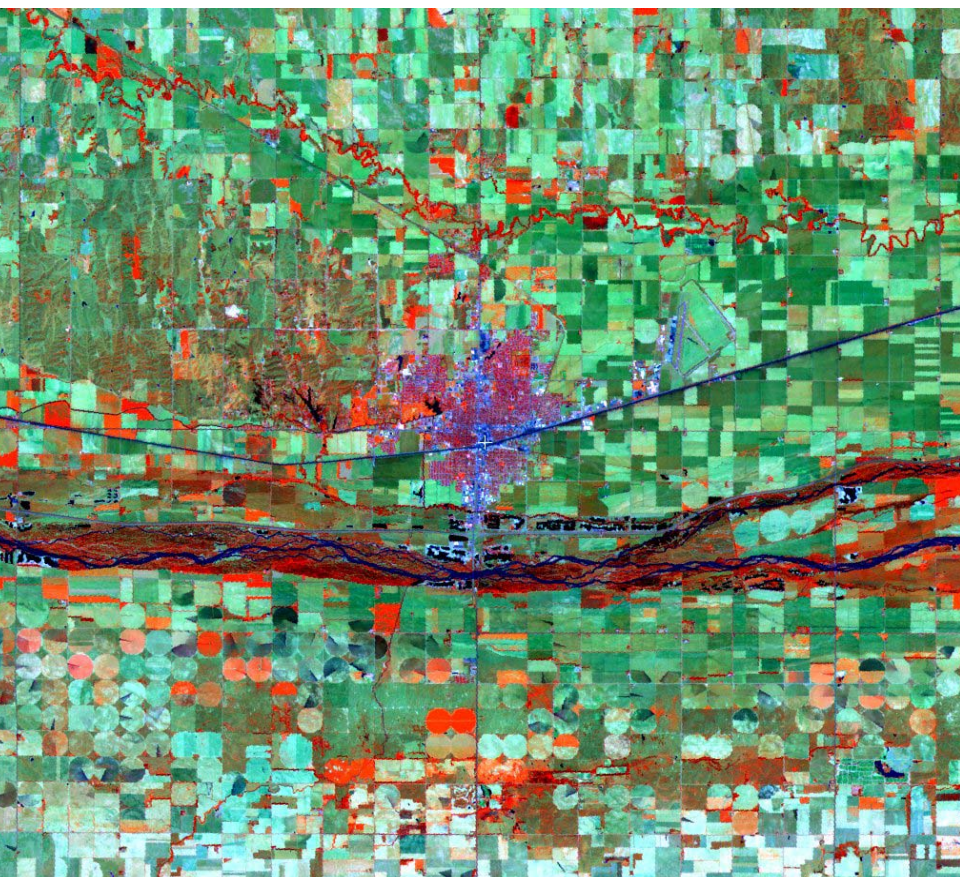

NOAA 10 - Nebraska

Nebraska - Vegetation Comparison

June 2001

NDVI Composite – June 1 - 15, 2001
NOAA 16 Polar Orbiter

June 2002

NDVI Composite – June 1 - 15, 2002
NOAA 16 Polar Orbiter

June 23, 2002 – NE 61% WHW P-VP
48% Pastures/Range P-VP

Holt Co., Nebraska

HOLT CO., NEBRASKA

Landsat 7 TM – Ch. 4,5,3

June 24, 2001

Kearney, Nebraska

June 11, 2002

June 10, 2001