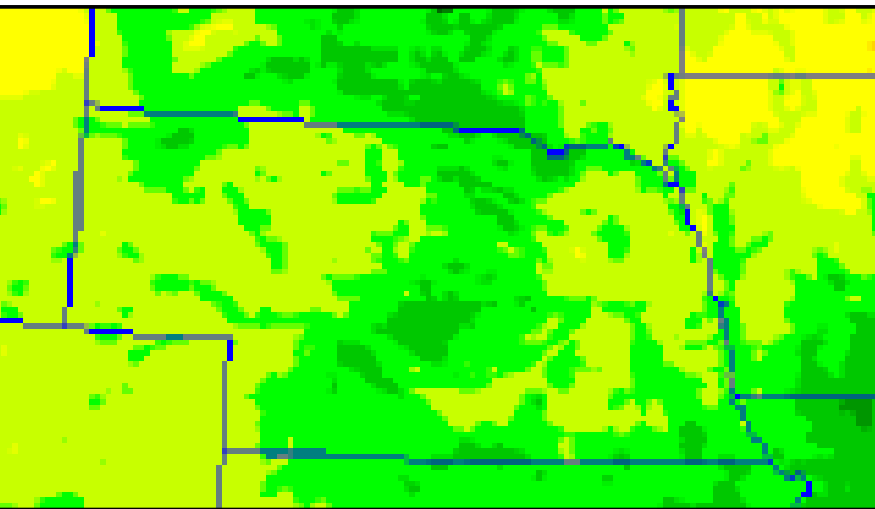

NOAA 10 - Nebraska

Nebraska - Vegetation Comparison

June 2001

NDVI Composite – June 1 - 15, 2001
NOAA 16 Polar Orbiter

June 2002

NDVI Composite – June 1 - 15, 2002
NOAA 16 Polar Orbiter

June 23, 2002 – NE 61% WHW P-VP
48% Pastures/Range P-VP