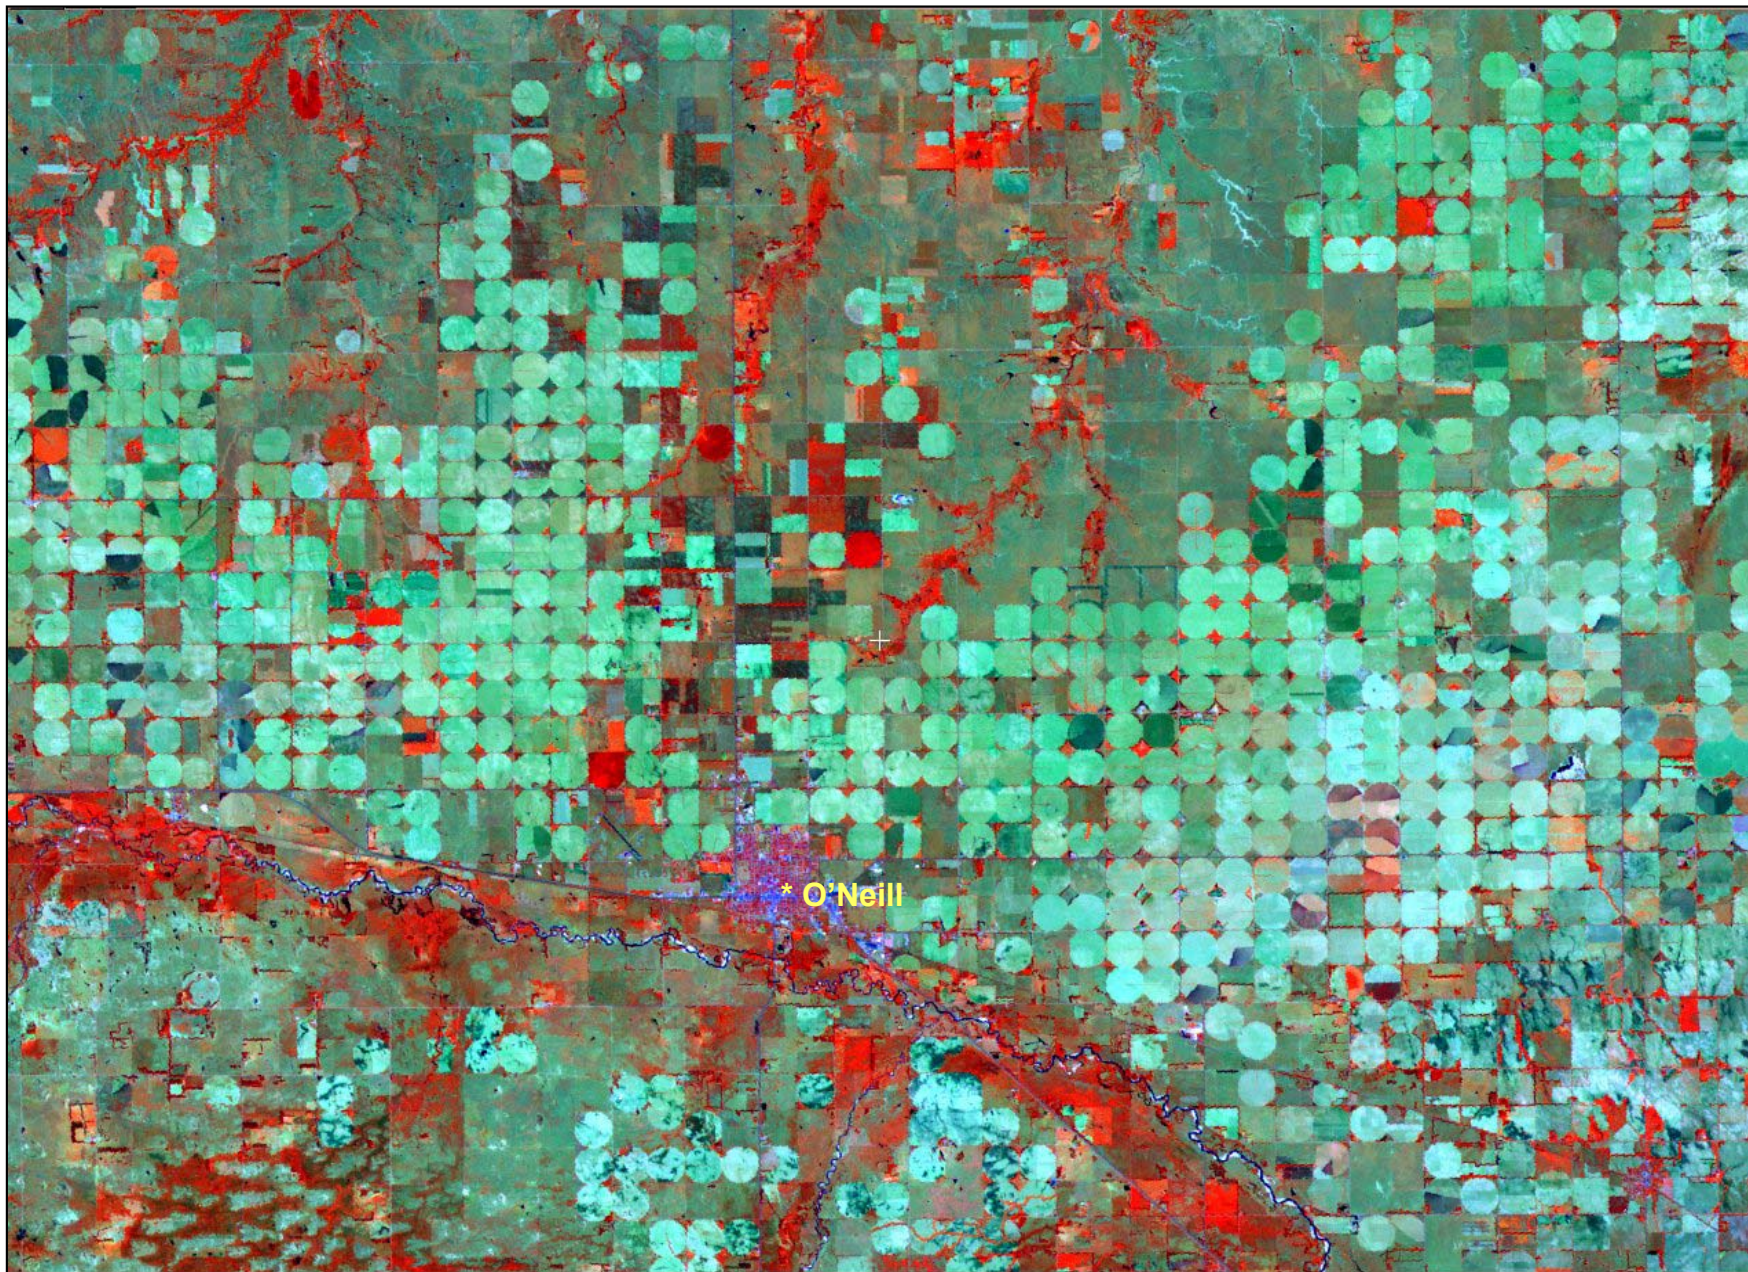

NOAA 10 - Nebraska

Nebraska - Vegetation Comparison

June 2001

NDVI Composite – June 1 - 15, 2001
NOAA 16 Polar Orbiter

June 2002

NDVI Composite – June 1 - 15, 2002
NOAA 16 Polar Orbiter

June 23, 2002 – NE 61% WHW P-VP
48% Pastures/Range P-VP

Holt Co., Nebraska

HOLT CO., NEBRASKA

Landsat 7 TM – Ch. 4,5,3

June 24, 2001

Kearney, Nebraska

June 11, 2002

June 10, 2001