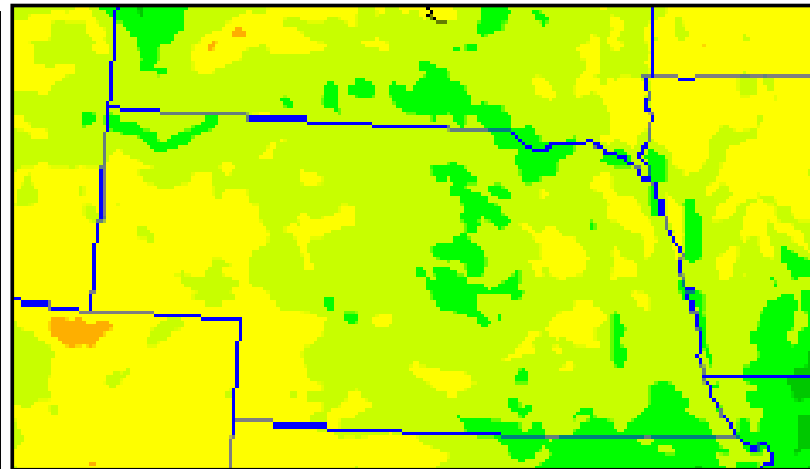

NOAA 10 - Nebraska

Nebraska - Vegetation Comparison

June 2001

NDVI Composite – June 1 - 15, 2001
NOAA 16 Polar Orbiter

June 2002

NDVI Composite – June 1 - 15, 2002
NOAA 16 Polar Orbiter

June 23, 2002 – NE 61% WHW P-VP
48% Pastures/Range P-VP