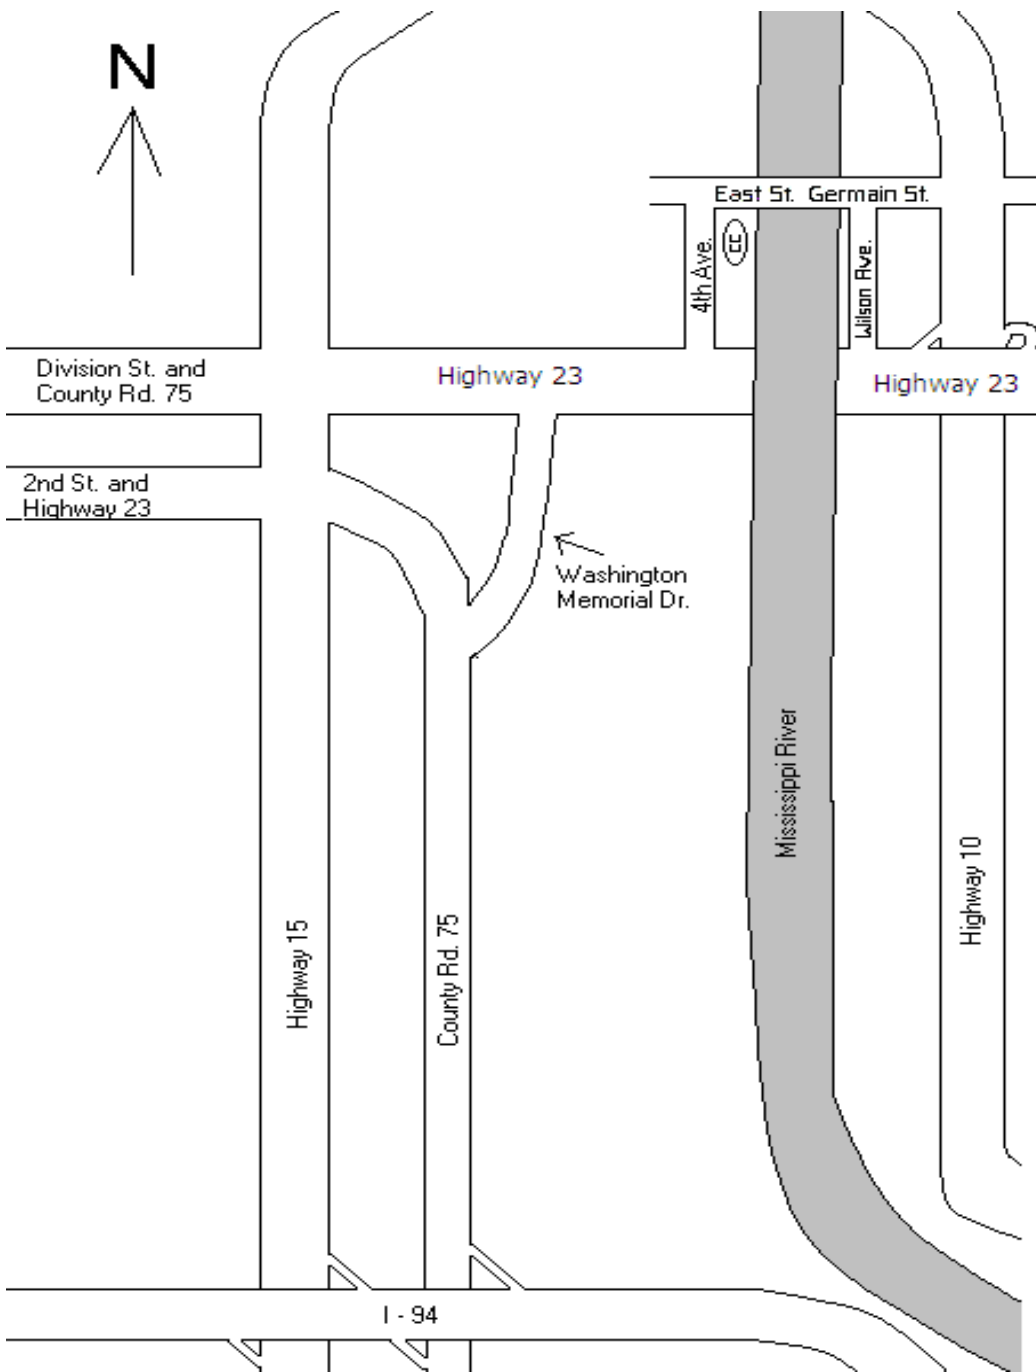

DIRECTIONS TO THE ST. CLOUD CIVIC CENTER

I-94 from East:
 I-94 to County Rd. 75
 Follow it toward St. Cloud
 To Washington Memorial
 Dr. and turn right
 Follow to Highway 23 and
 turn right
 Follow to 4th Ave. and
 turn left.
 Civic Center will be on
 the right side, next
 to the Kelly Inn.

I-94 from West:
 I-94 to County Road 75
 Stay on County Road 75,
 it will turn into
 Hwy. 23, until you
 come to 4th Ave.
 Turn left on 4th Ave.
 Civic Center will be on
 the right side, next
 to the Kelly Inn.

Hwy 15 from North:
 To Highway 23 and
 turn left.
 To 4th Ave. and turn
 left.
 Civic Center will be on
 the right side,
 next to the
 Kelly Inn.

Hwy 15 from South:
 To Highway 23 and turn
 right.
 To 4th Ave. and turn left.
 Civic Center will be on
 the right side,
 next to the
 Kelly Inn.

Hwy 23 from East:
 To Wilson Ave. turn
 right.
 To East St. Germain
 Street turn left
 Follow to 4th Ave.
 and turn left
 Civic Center will be
 on the left
 hand side

Hwy 23 from West:
 To 4th Ave. - turn left.
 Civic Center will be on
 the right side, next
 to the Kelly Inn.