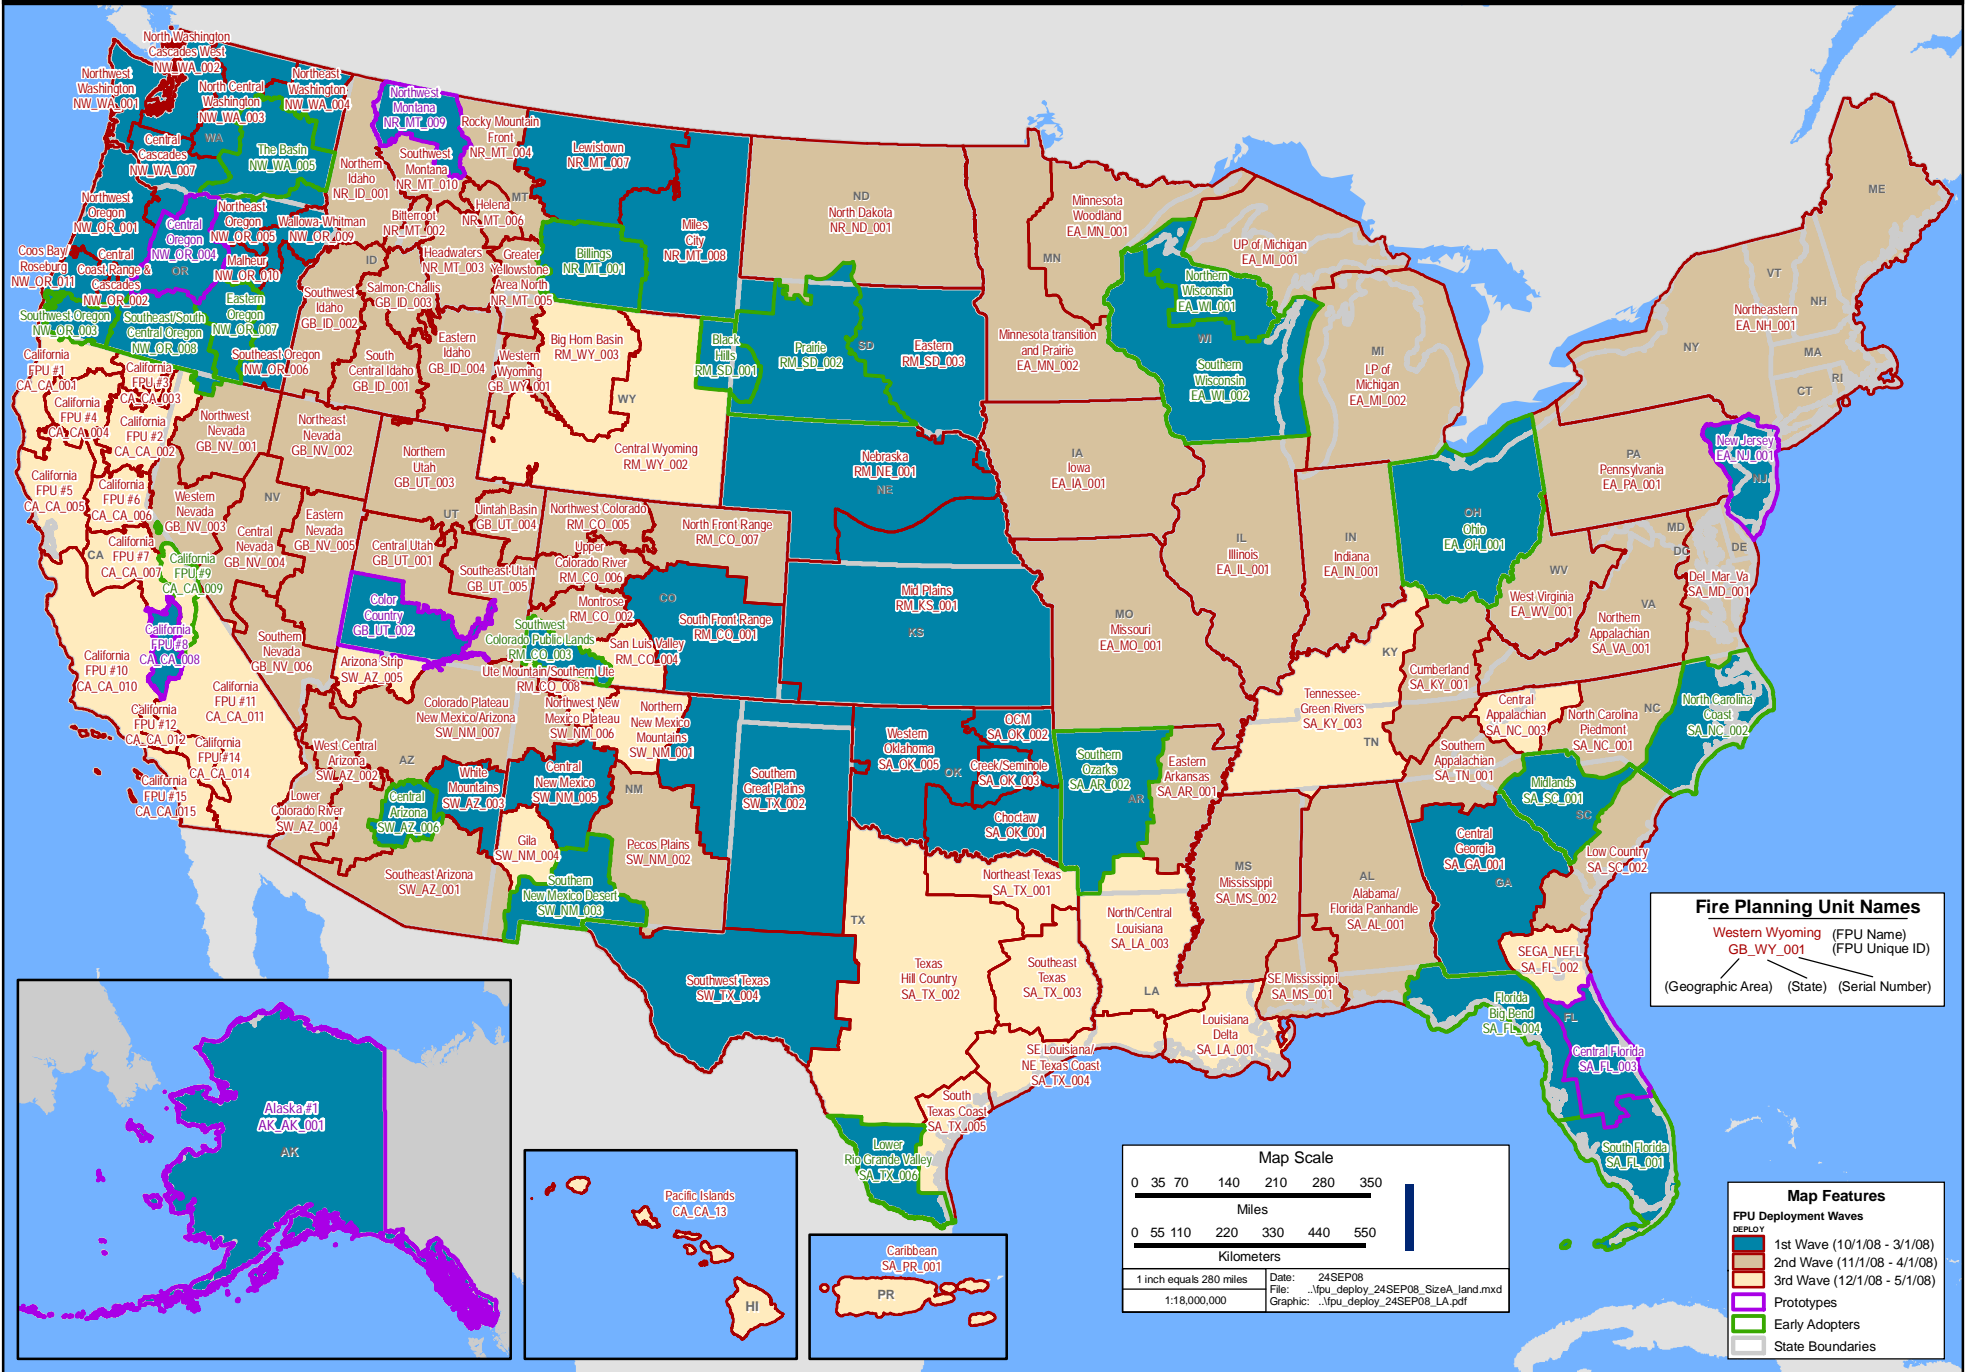

FPU Deployment Wave Order

(- First Wave - Second Wave - Third Wave)

Fire Planning Unit Names
 Western Wyoming (FPU Name)
 GB_WY_001 (FPU Unique ID)
 (Geographic Area) (State) (Serial Number)

Map Features

FPU Deployment Waves

- 1st Wave (10/1/08 - 3/1/08)
- 2nd Wave (11/1/08 - 4/1/08)
- 3rd Wave (12/1/08 - 5/1/08)

Prototypes
 Early Adopters
 State Boundaries