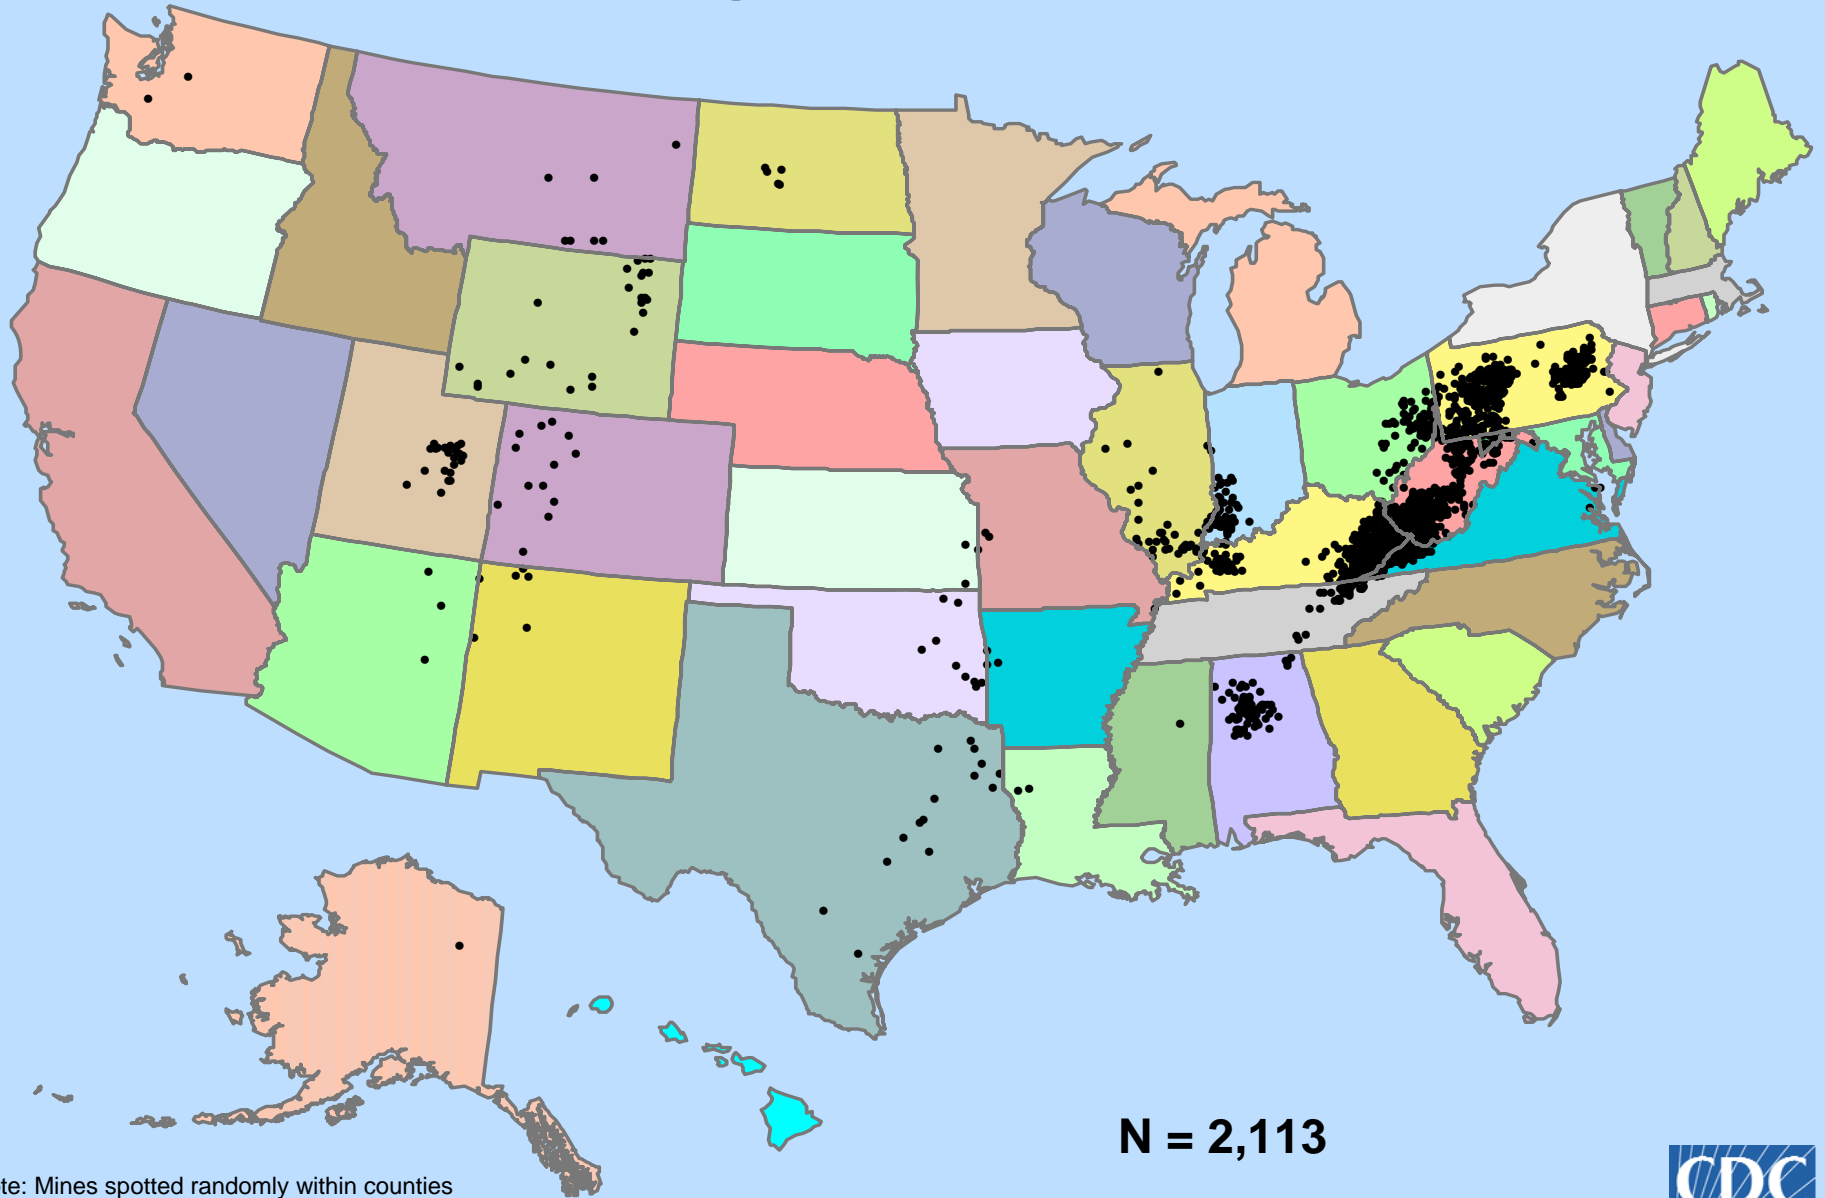

# Coal Mining Operations, 2006

**N = 2,113**

Note: Mines spotted randomly within counties  
Not shown: Puerto Rico and U.S. Virgin Islands

**Data Source: MSHA**