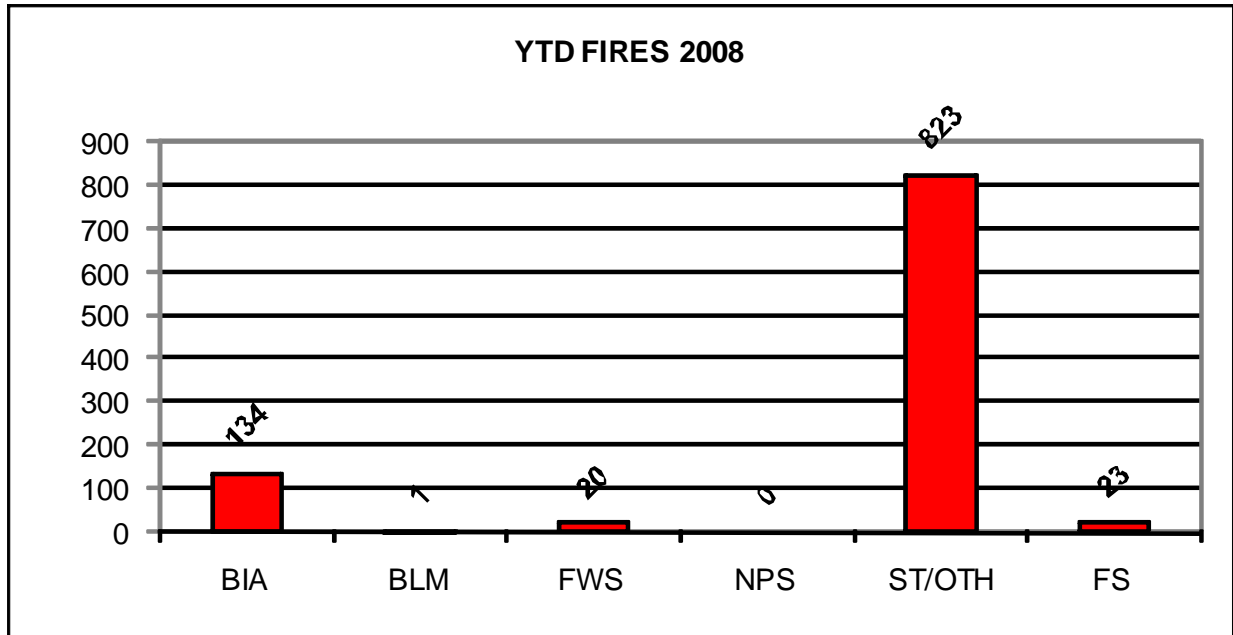

Updated January 16, 2009

Year to Date Reported Fires and Acres by Geographic Area

Year to Date Reported Fires and Acres by Agency

Year to Date Reported Prescribed Fires and Acres by Geographic Area

Year to Date Reported Prescribed Fires and Acres by Agency

Resources Reported Committed Today by Type