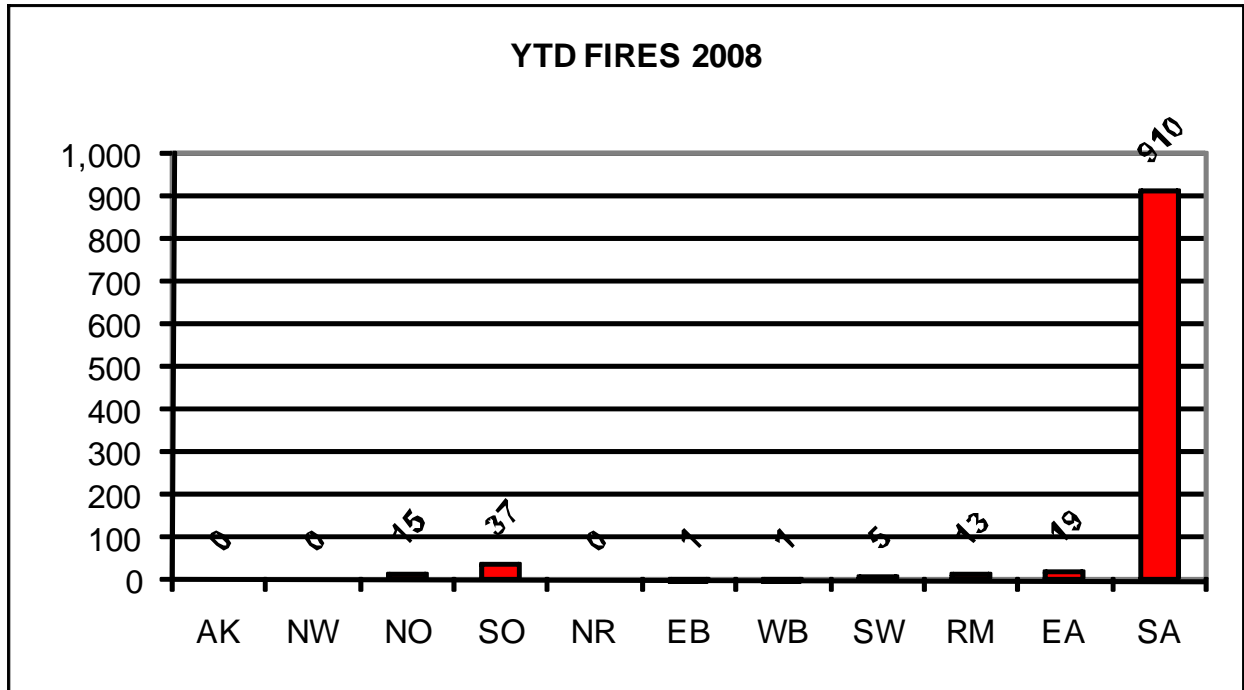

Updated January 16, 2009

Year to Date Reported Fires and Acres by Geographic Area

Year to Date Reported Fires and Acres by Agency

Year to Date Reported Prescribed Fires and Acres by Geographic Area

Year to Date Reported Prescribed Fires and Acres by Agency

Resources Reported Committed Today by Type