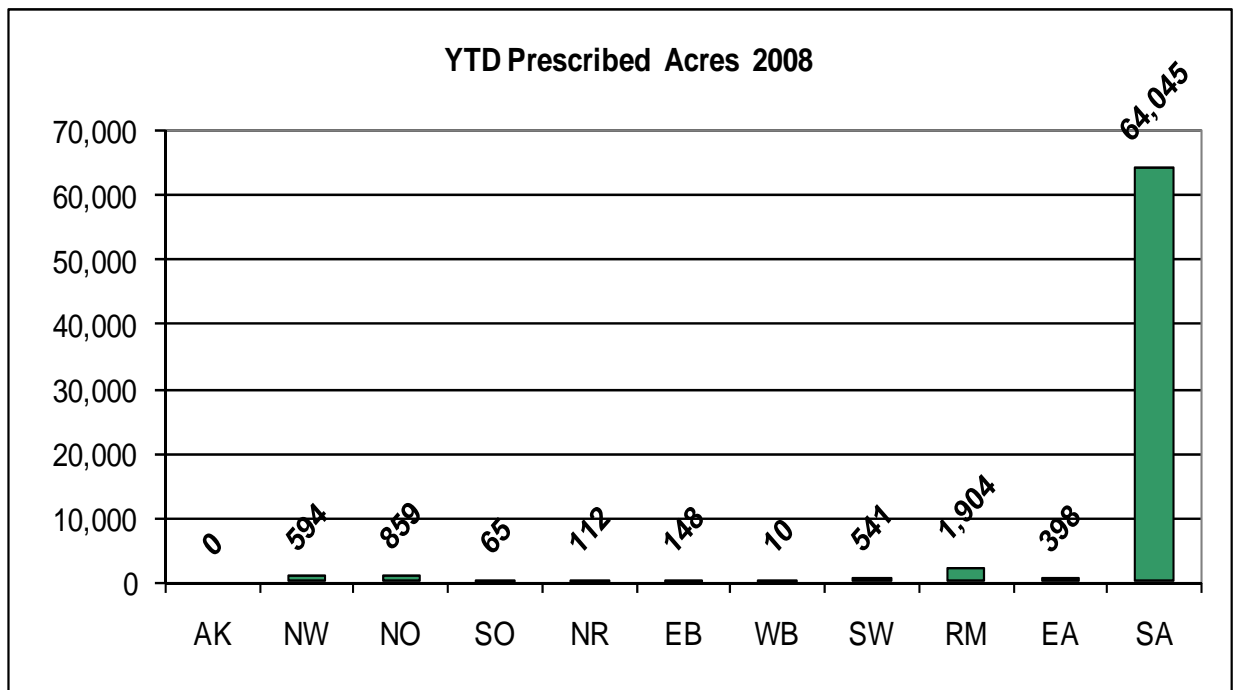

Updated January 16, 2009

Year to Date Reported Fires and Acres by Geographic Area

Year to Date Reported Fires and Acres by Agency

Year to Date Reported Prescribed Fires and Acres by Geographic Area

Year to Date Reported Prescribed Fires and Acres by Agency

Resources Reported Committed Today by Type