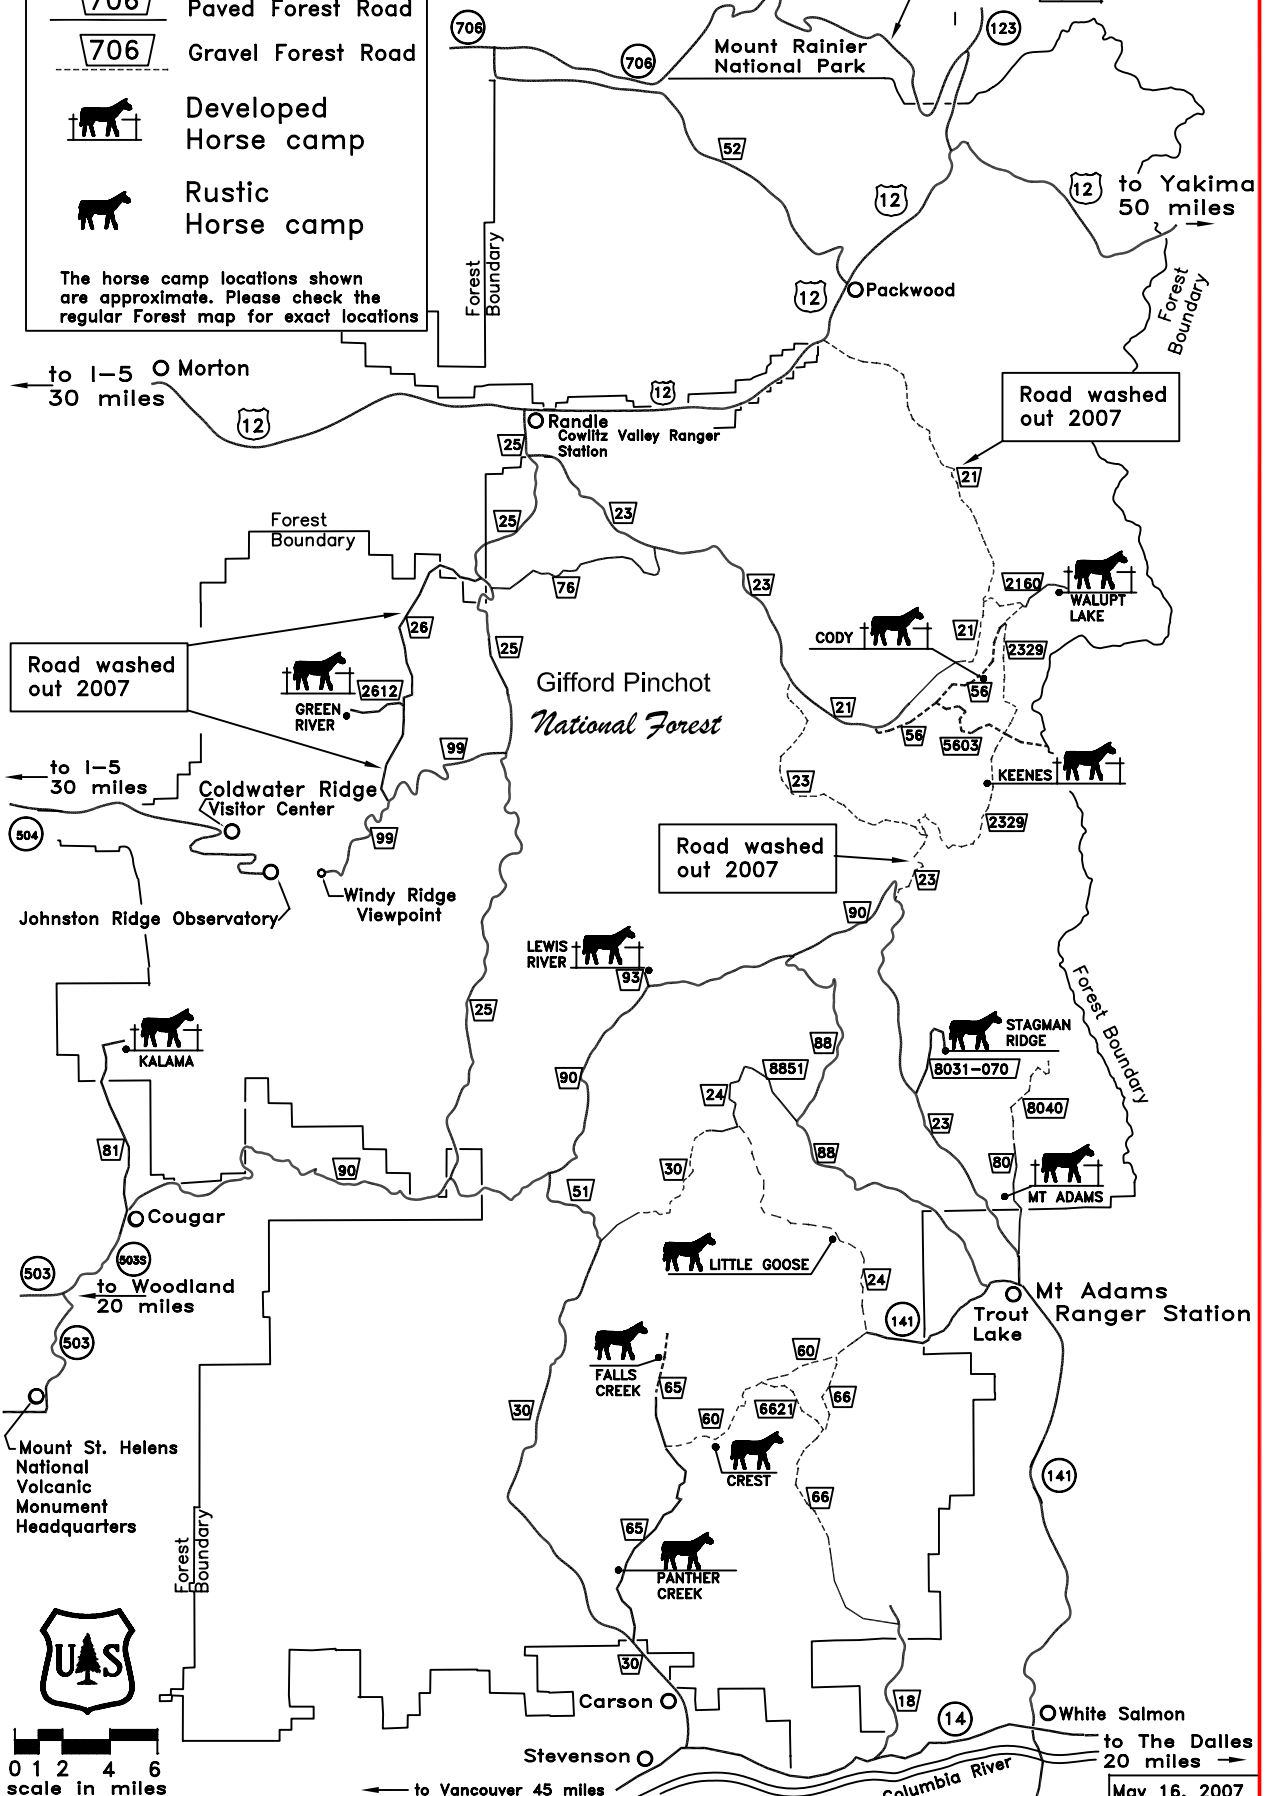

# Gifford Pinchot National Forest Horse Camp Location Map

## Legend

-  US Highway
-  State Highway
-  Paved Forest Road
-  Gravel Forest Road
-  Developed Horse camp
-  Rustic Horse camp

The horse camp locations shown are approximate. Please check the regular Forest map for exact locations

Road damaged for Mt. Rainier NP flood information call 360-569-2211

May 16, 2007