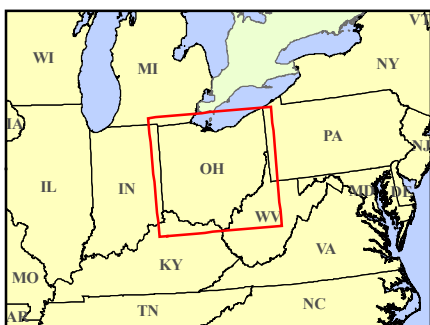

FEMA-1805-DR, Ohio

Disaster Declaration as of 10/24/2008

Location Map

Legend

FEMA

*ITS Mapping & Analysis Center
Washington, DC
10/24/08 -- 03:46 PM EDT*

*Source: Disaster Federal Registry Notice
10/24/2008*

*All counties are eligible
for Hazard Mitigation*