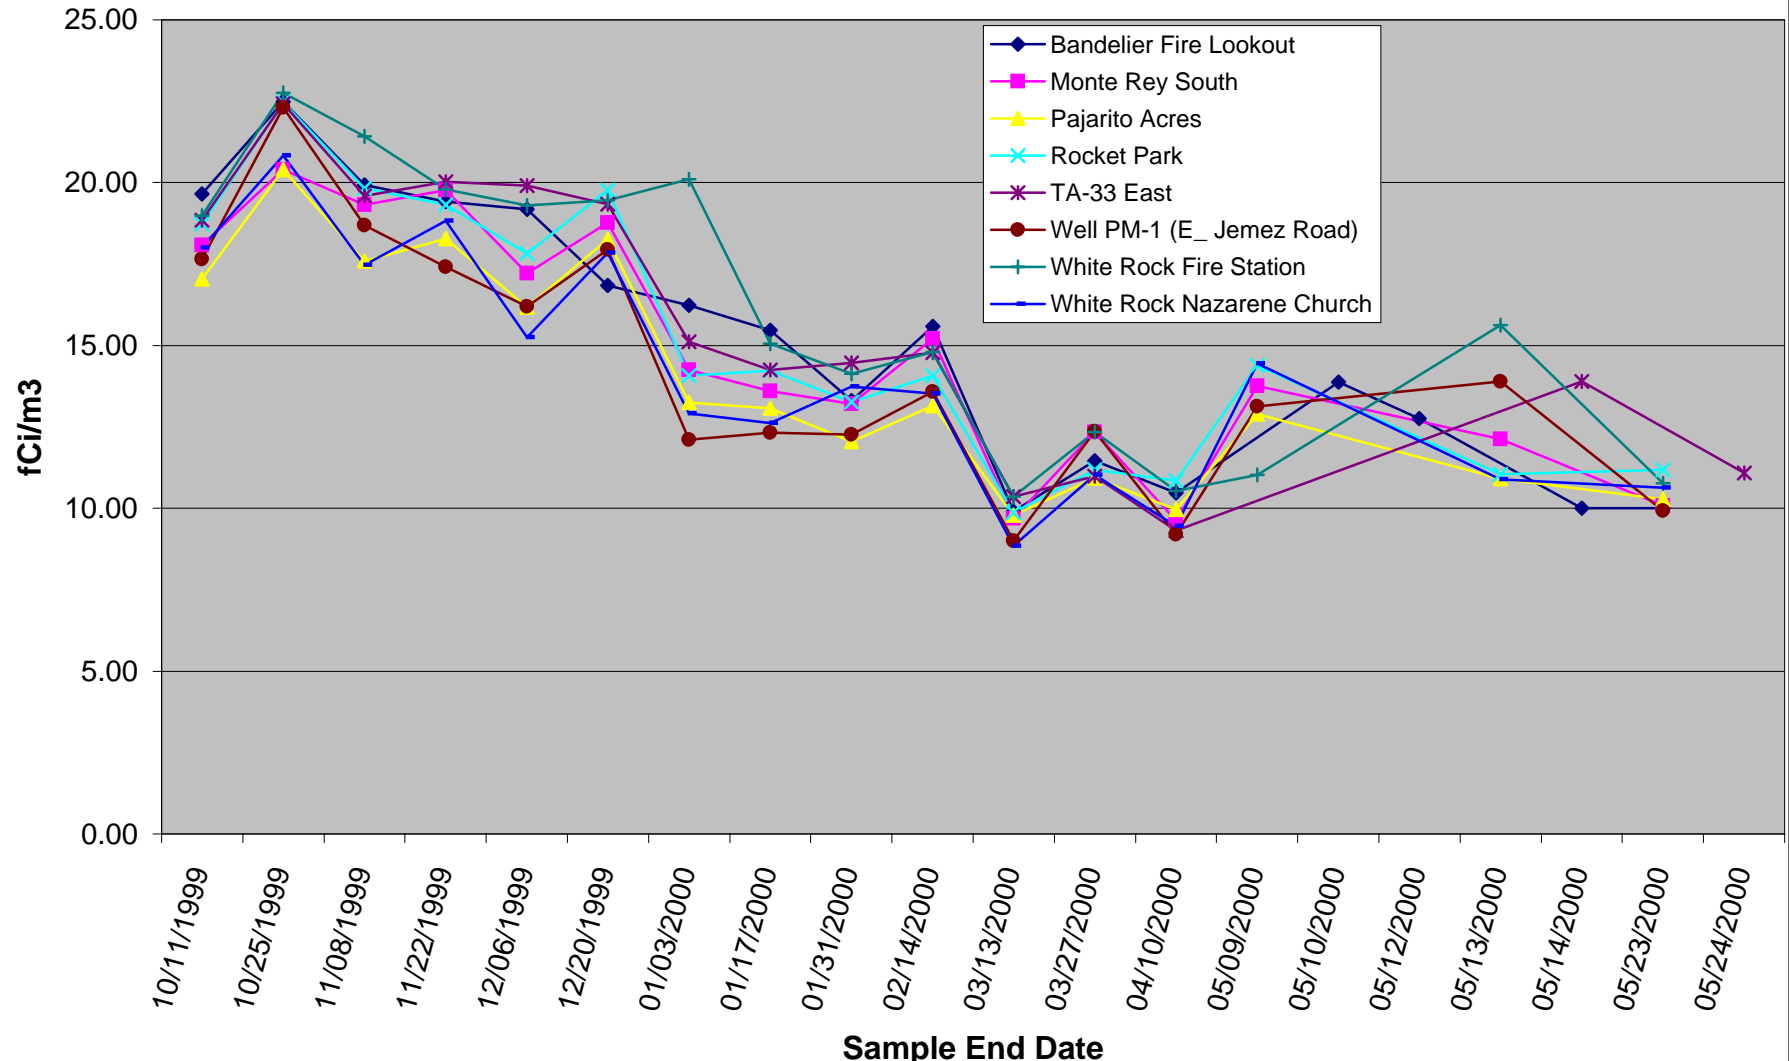

### White Rock- LANL Eastern Boundary - Beta

Note: Axis not to scale due to short sampling periods in the middle of May to monitor Cerro Grande fire.