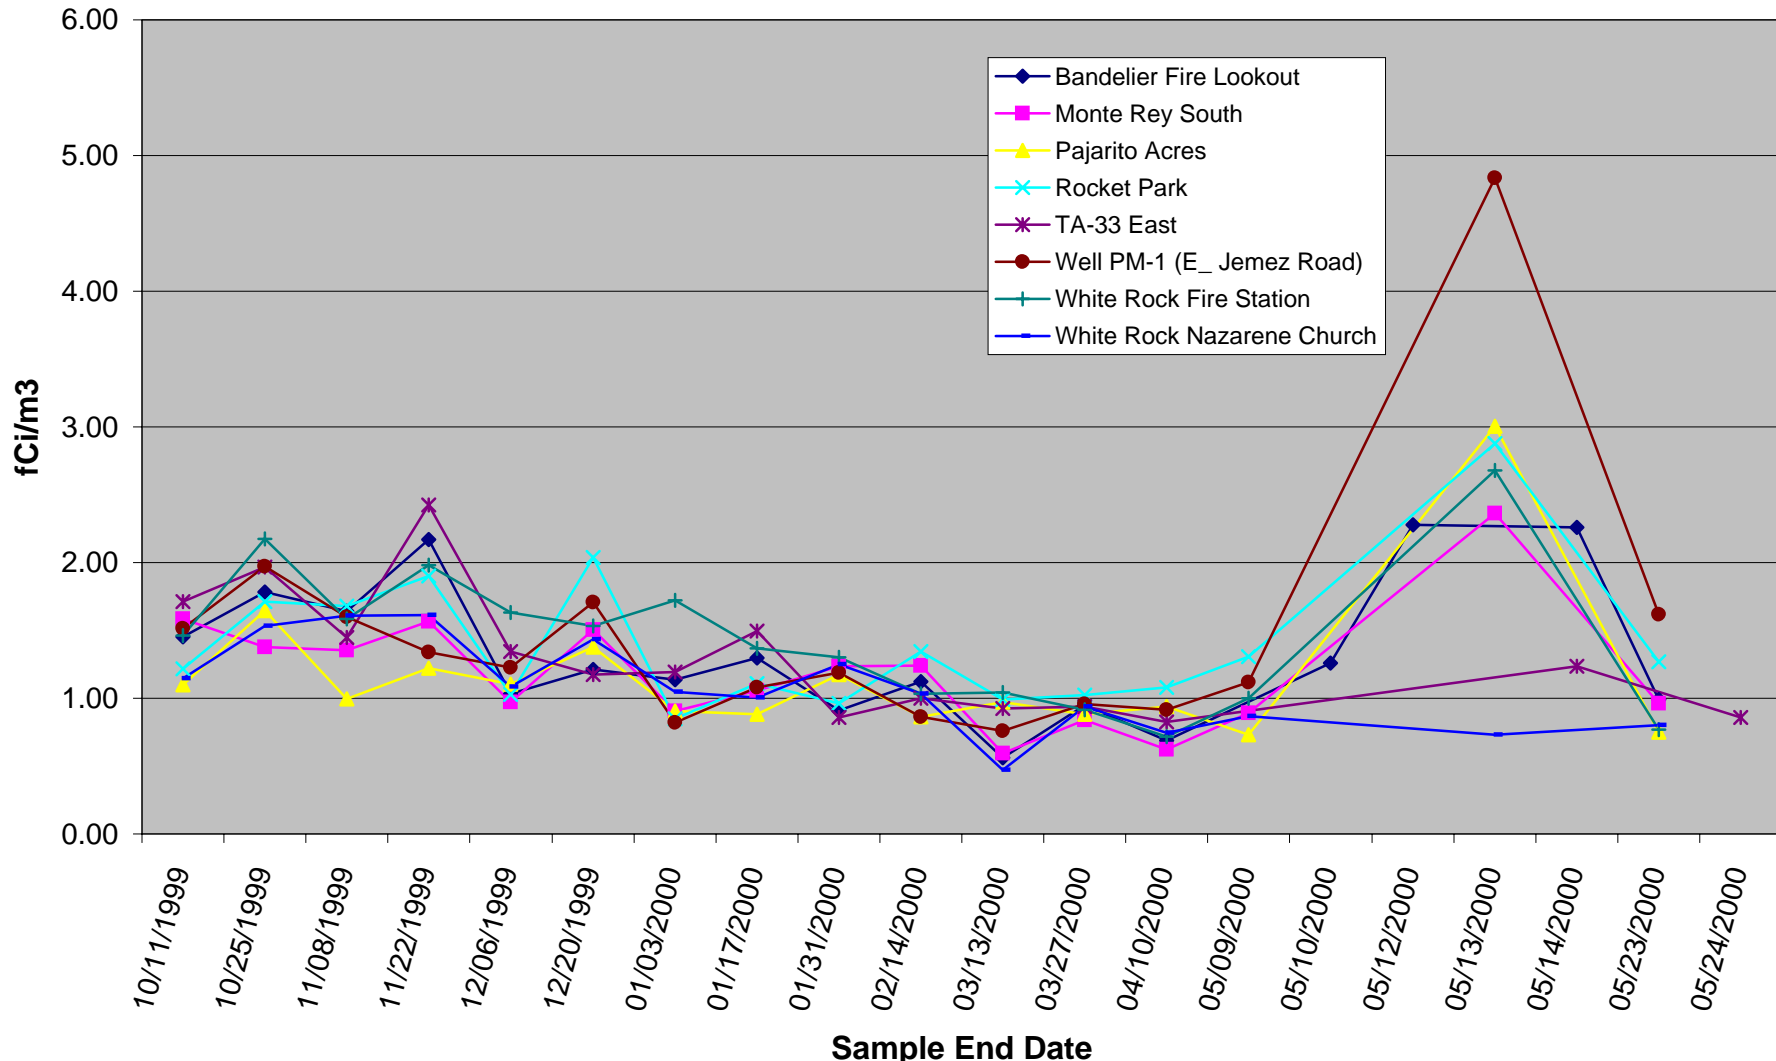

White Rock- LANL Eastern Boundary - Alpha

Note: Axis not to scale due to short sampling periods in the middle of May to monitor Cerro Grande fire.