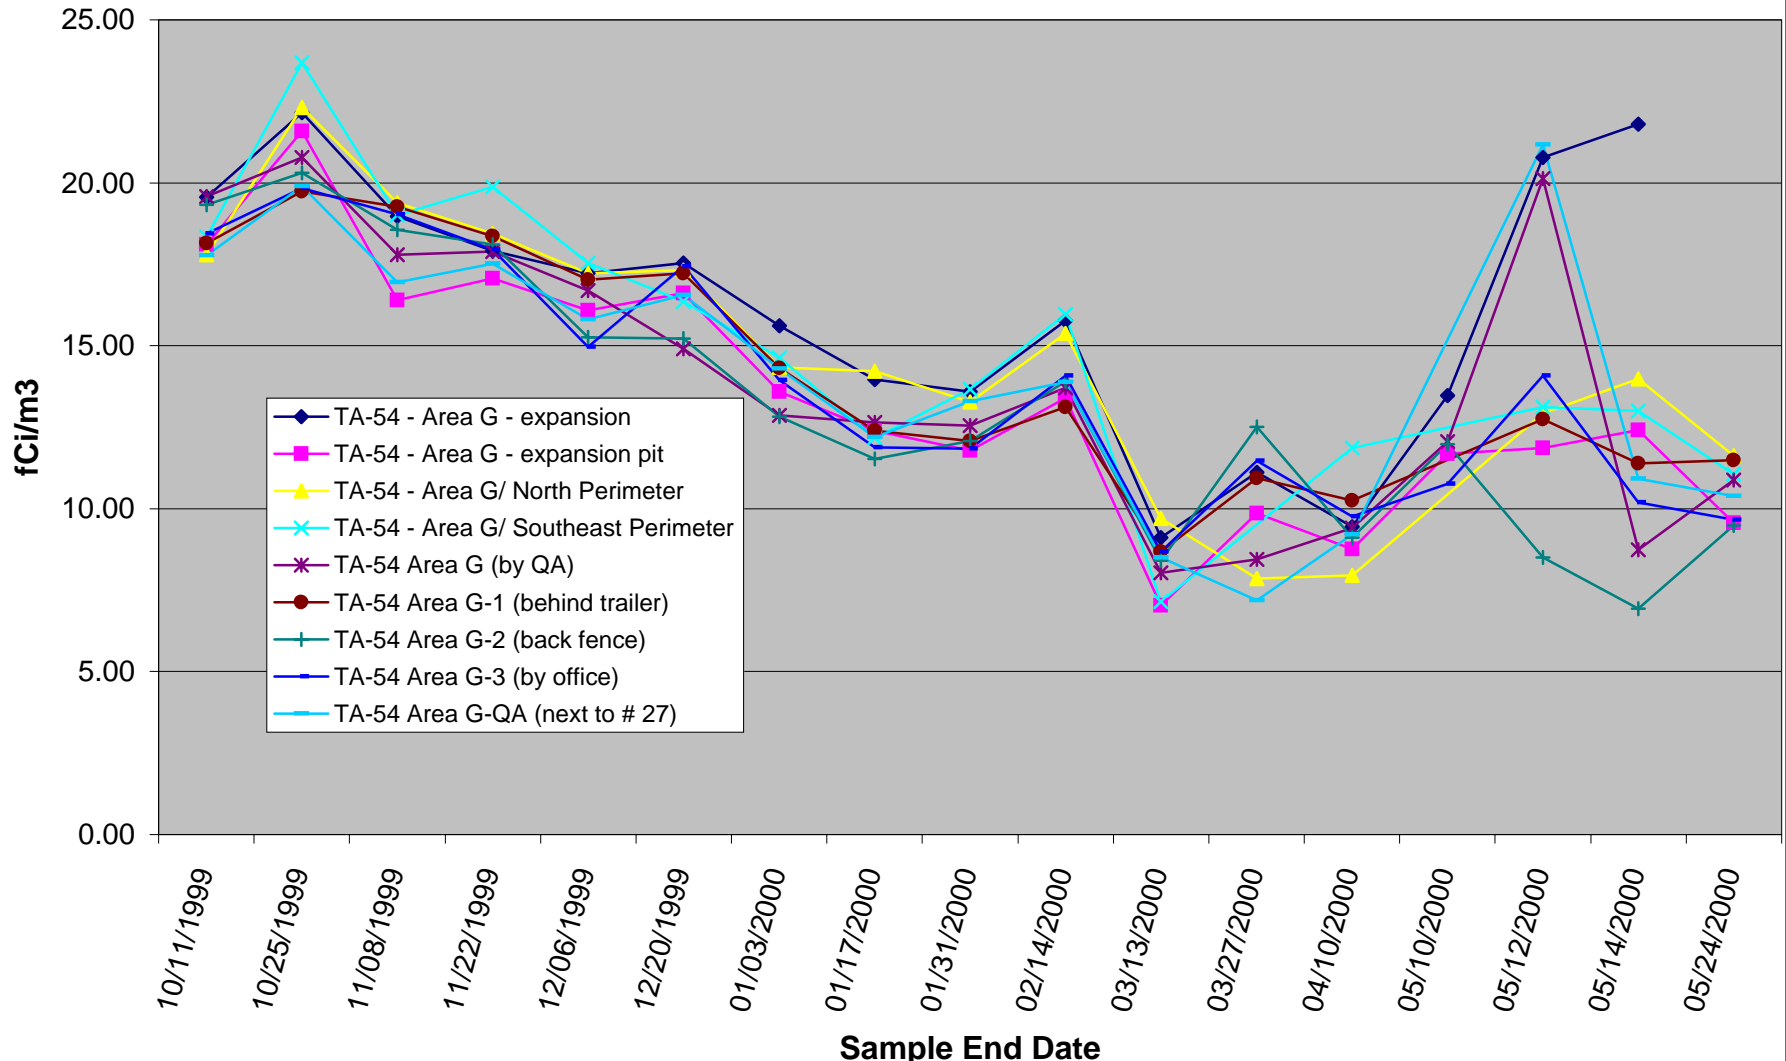

TA-54 Area G - Beta

Note: Axis not to scale due to short sampling periods in the middle of May to monitor Cerro Grande fire.